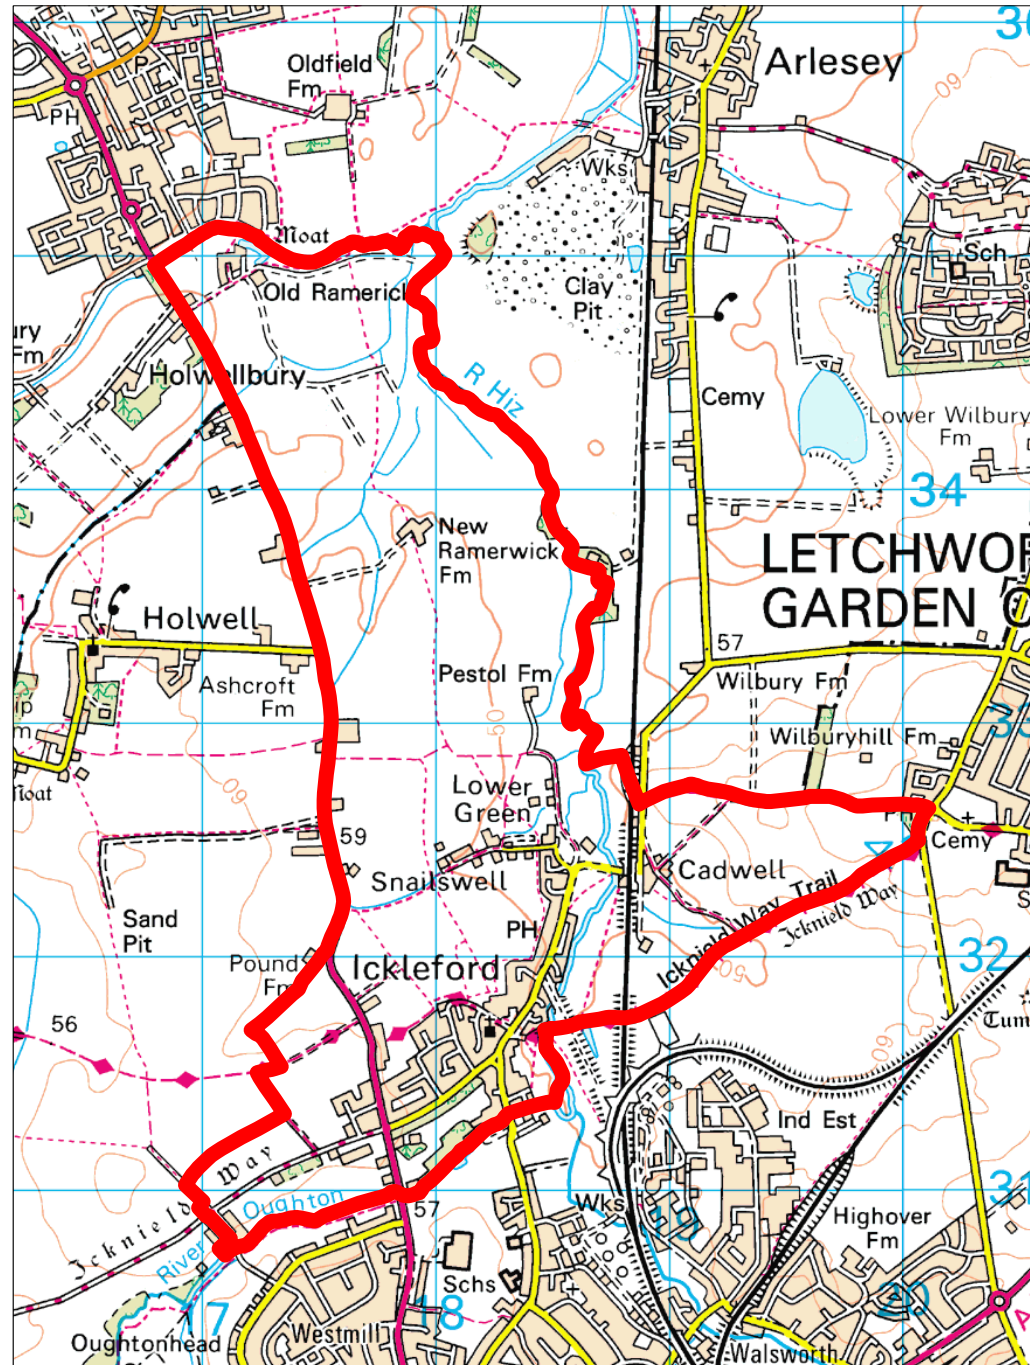

Ickleford Neighbourhood Plan Area - Designated September 2014

Scale: 1:25000
Date: 29.09.14