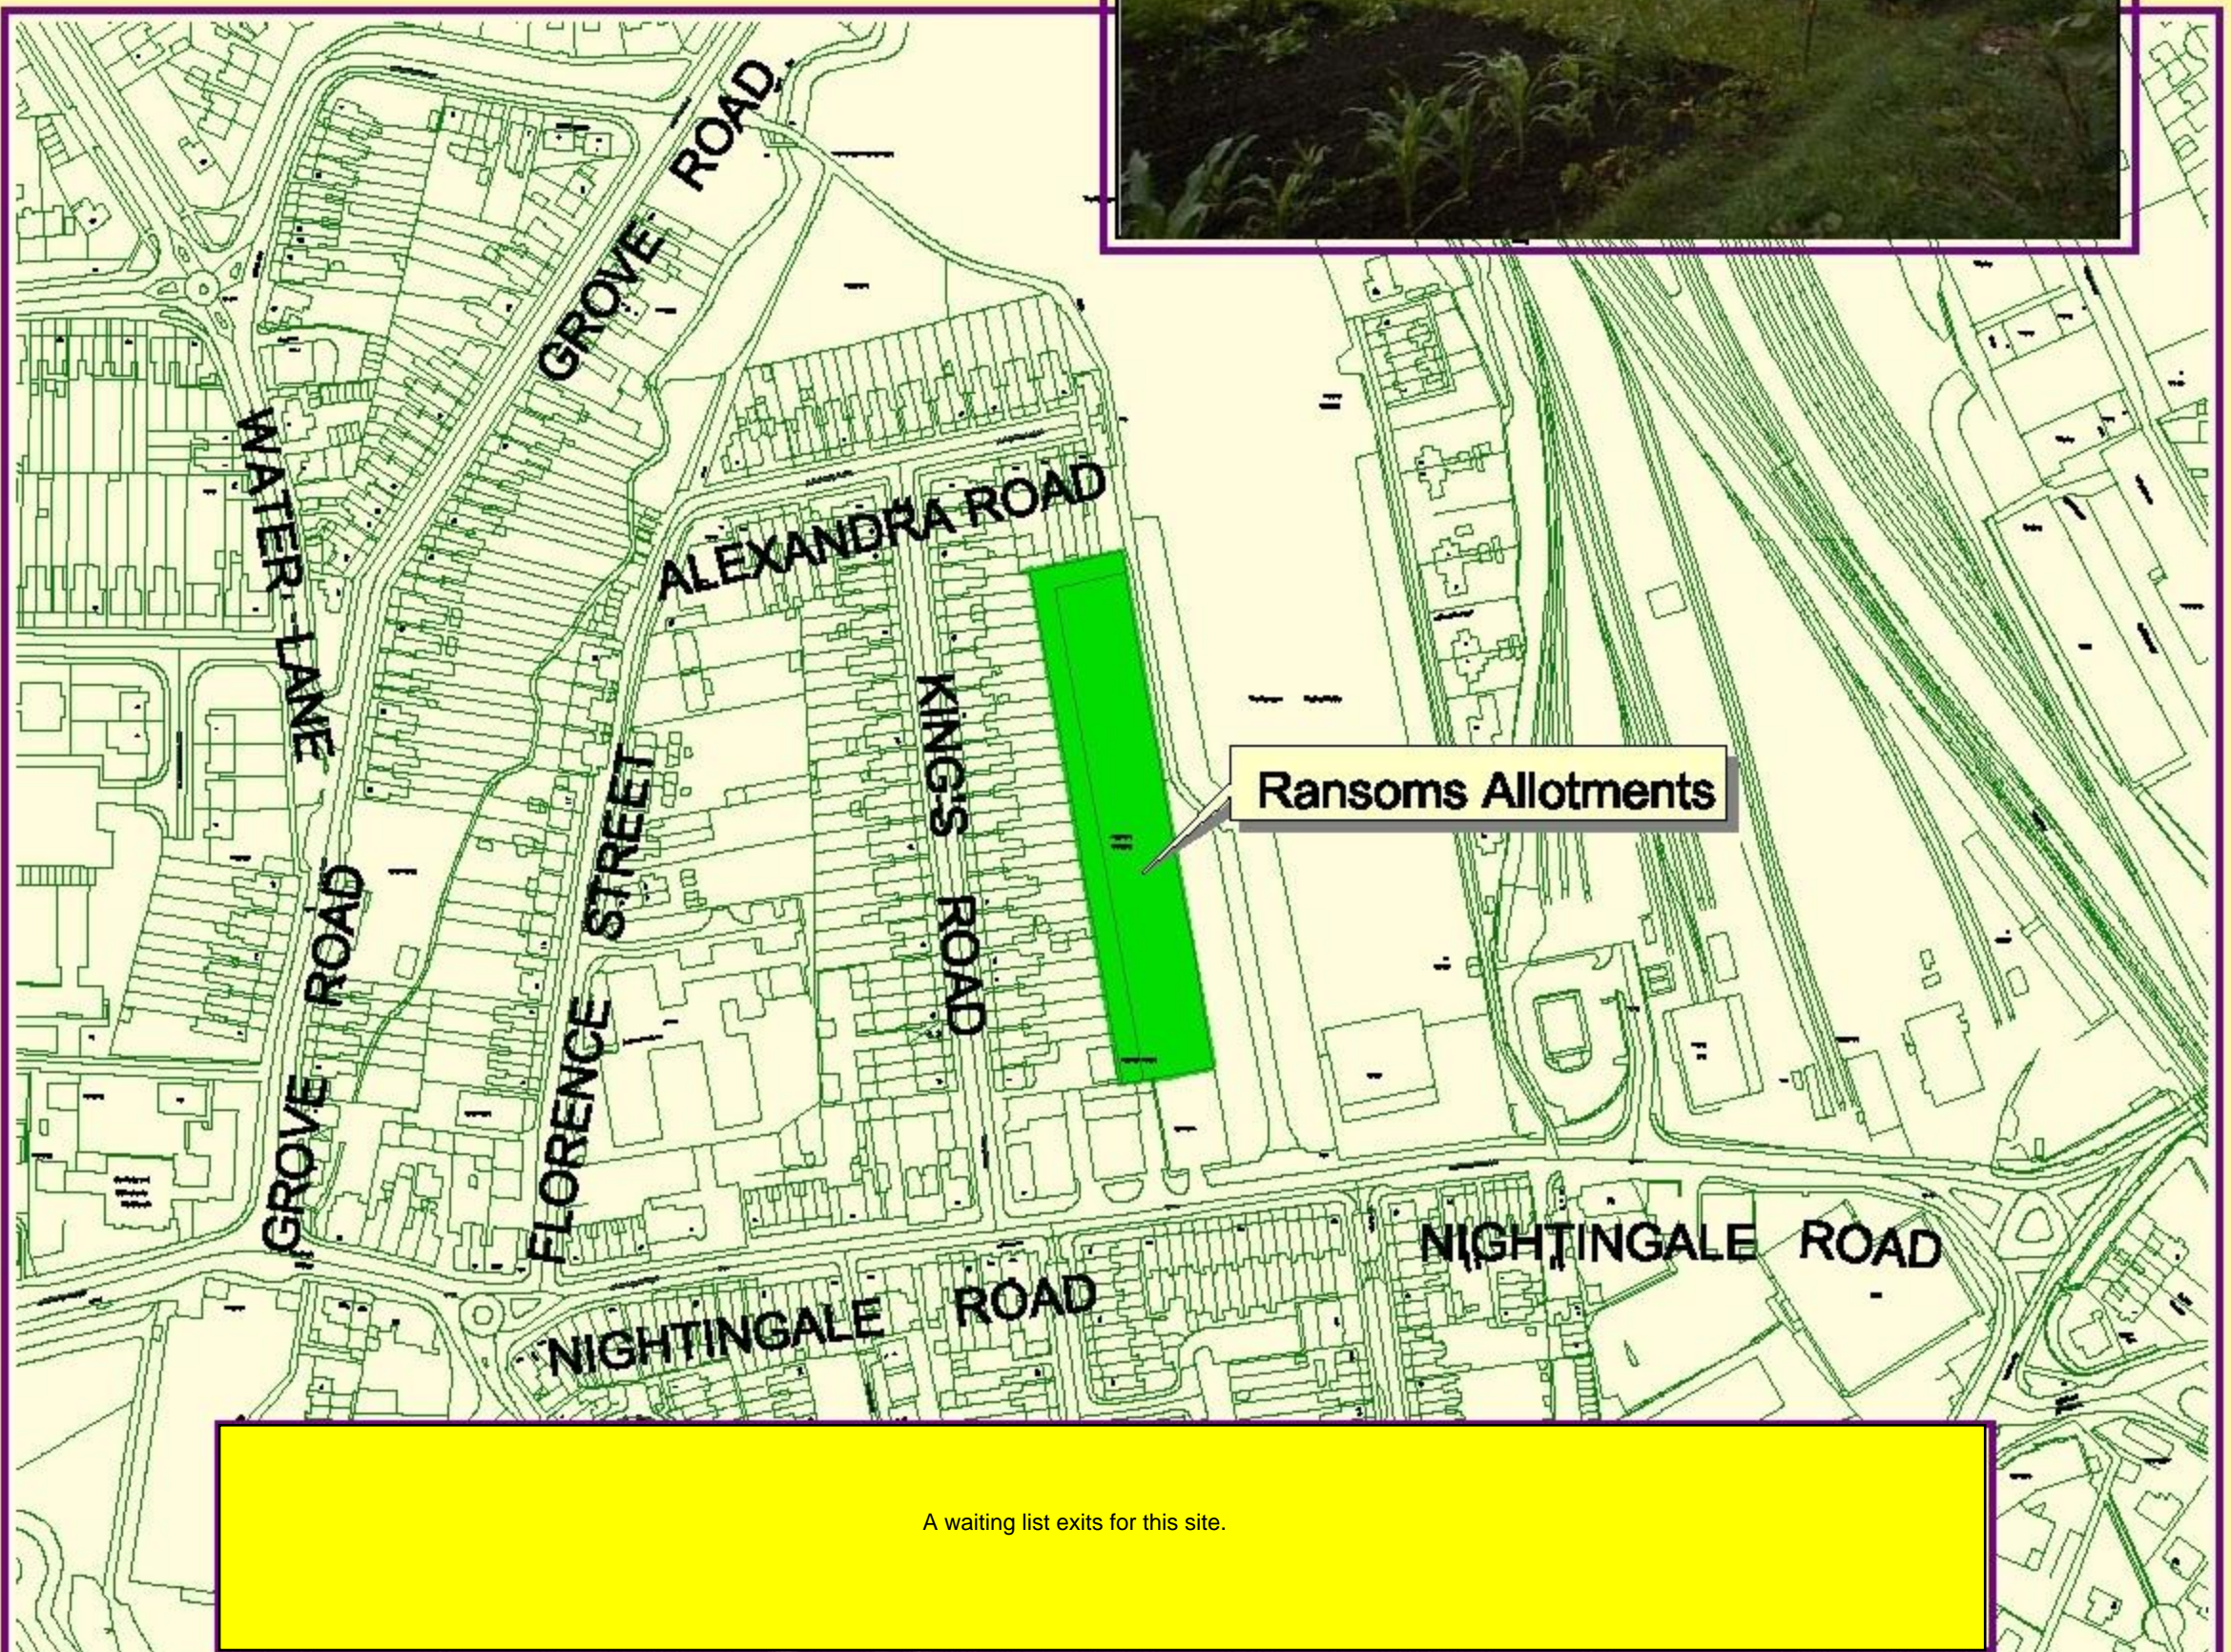

Ransoms Allotment Gardens Nightingale Road, Hitchin

Public car park

Ransoms Allotments

A waiting list exists for this site.

This map is reproduced from Ordnance Survey material with the permission of Ordnance Survey on behalf of the Controller of Her Majesty's Stationery Office © Crown copyright. Unauthorised reproduction infringes Crown copyright and may lead to prosecution or civil proceedings. 100018622 2010