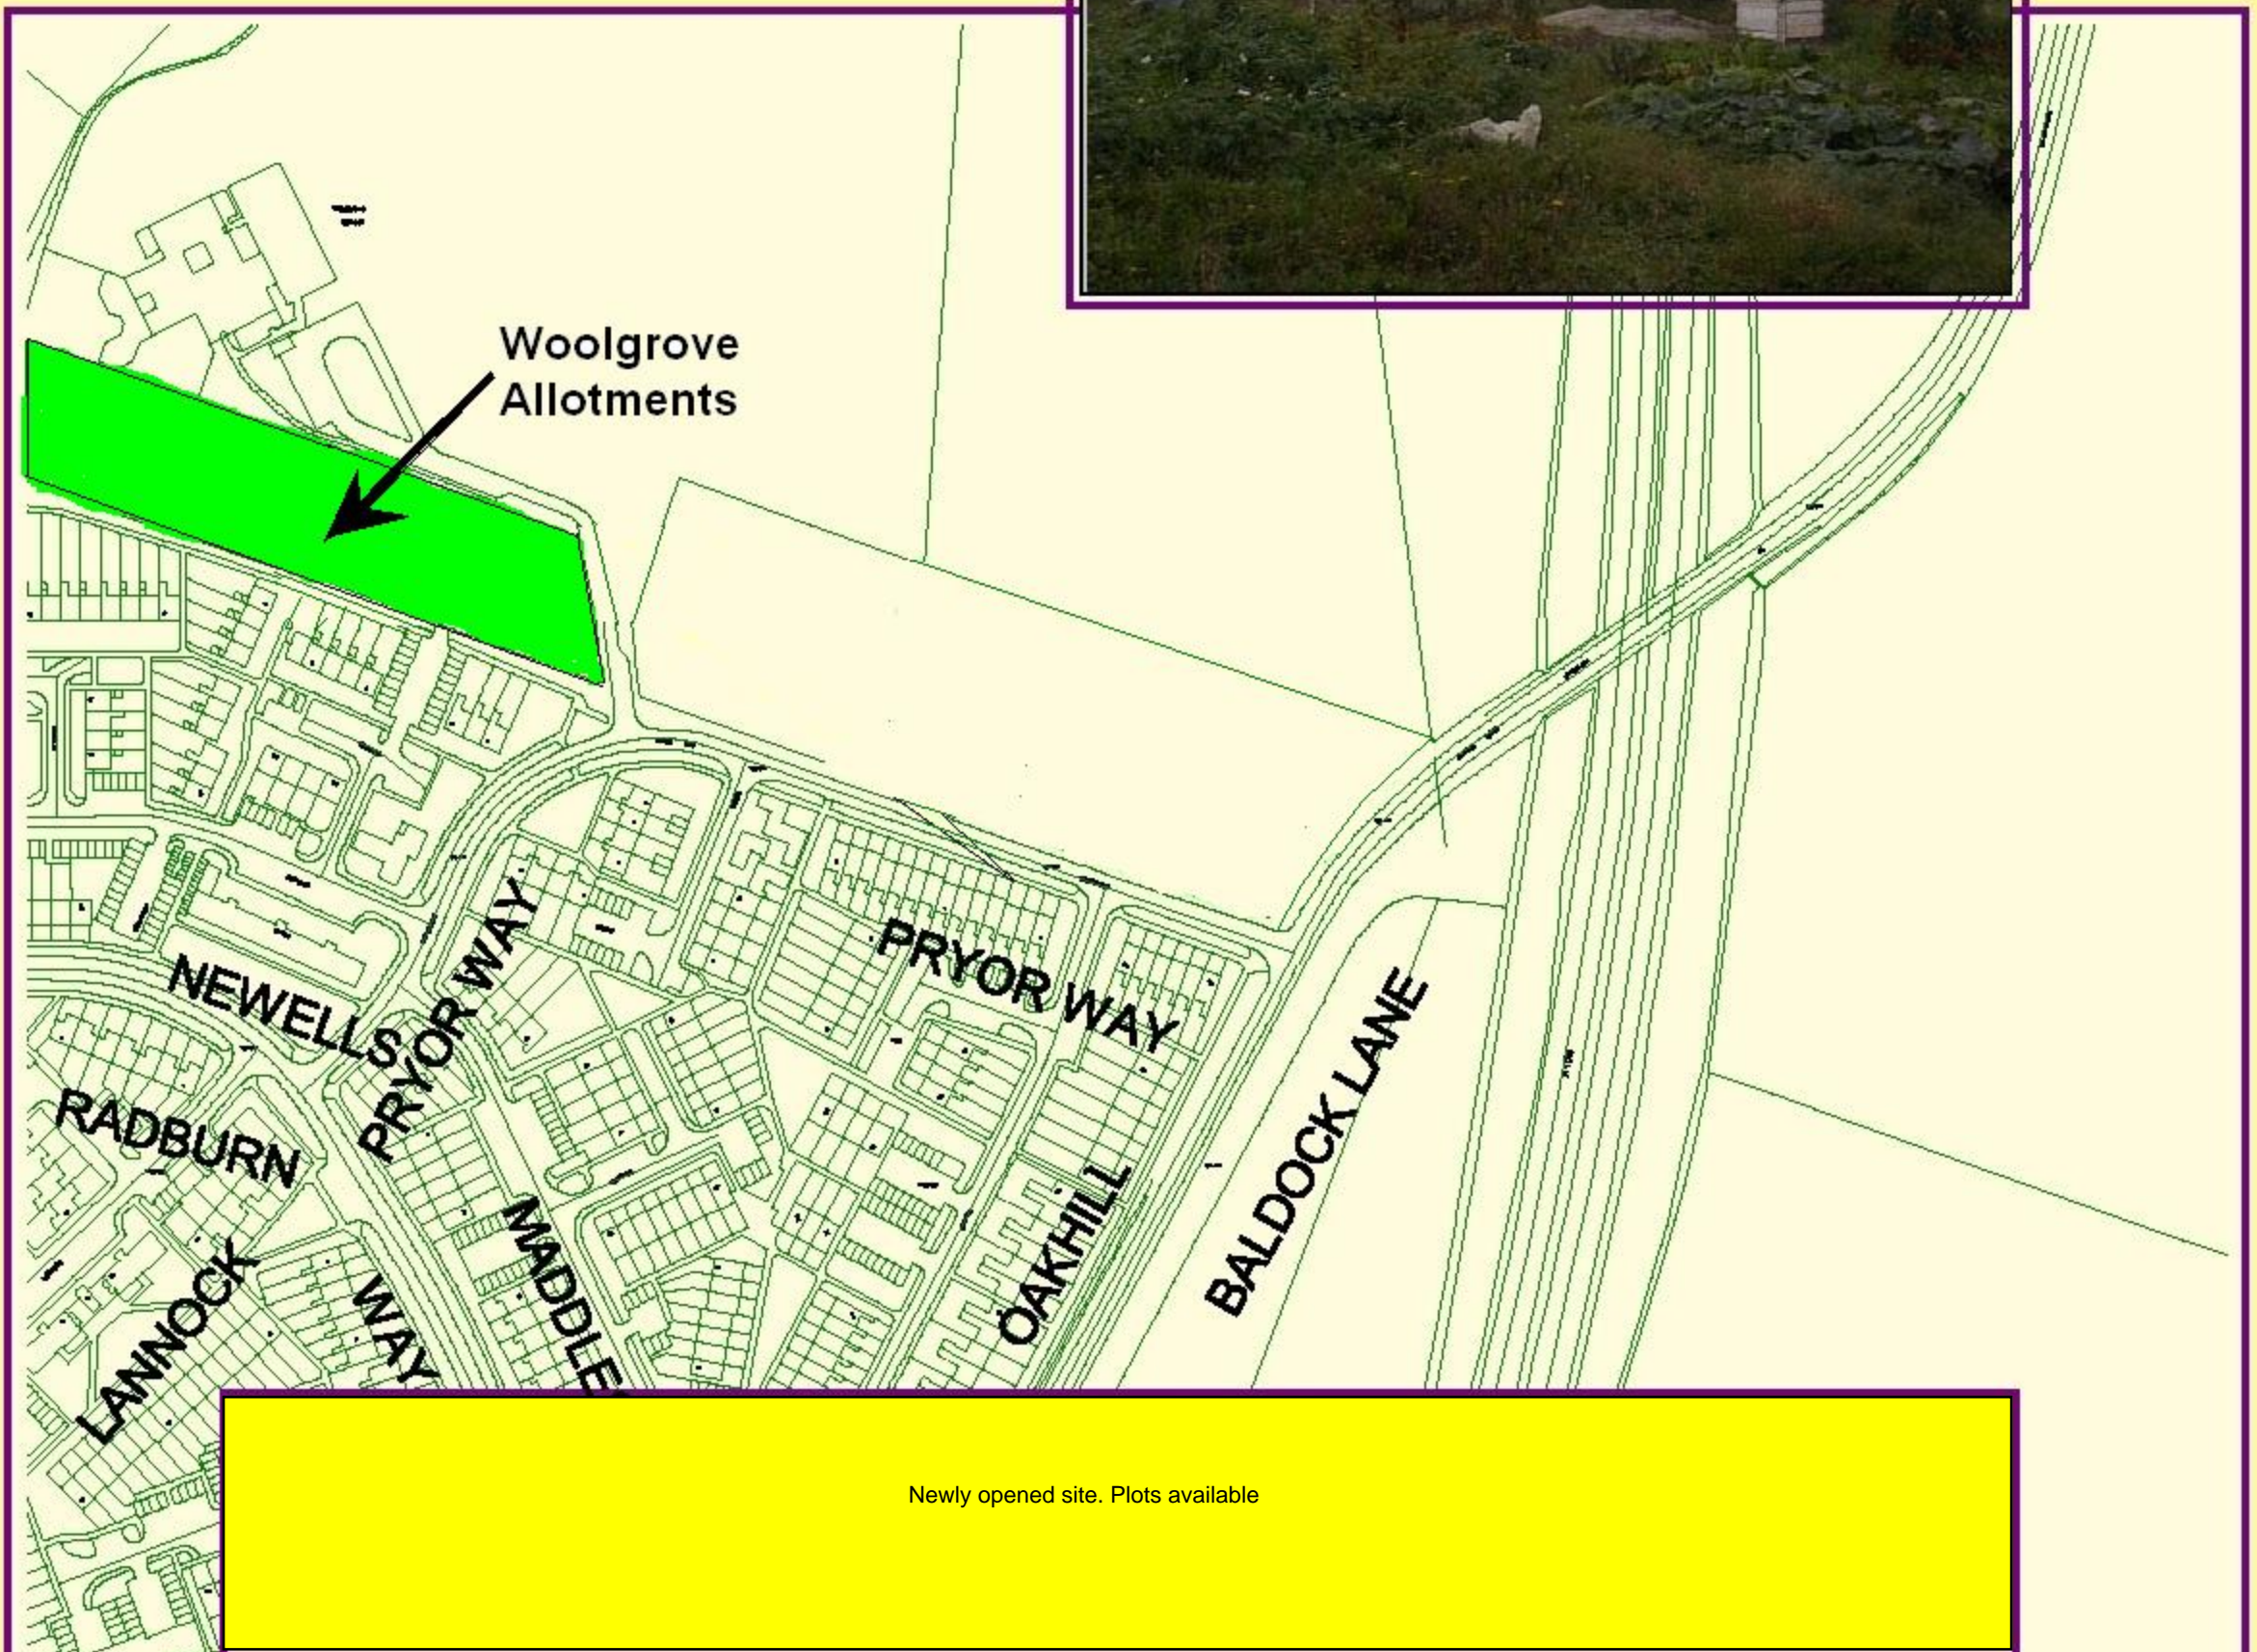

Woolgrove Allotment Gardens Pryor Way, Letchworth

This map is reproduced from Ordnance Survey material with the permission of Ordnance Survey on behalf of the Controller of Her Majesty's Stationery Office © Crown copyright. Unauthorised reproduction infringes Crown copyright and may lead to prosecution or civil proceedings. 100018622 2010