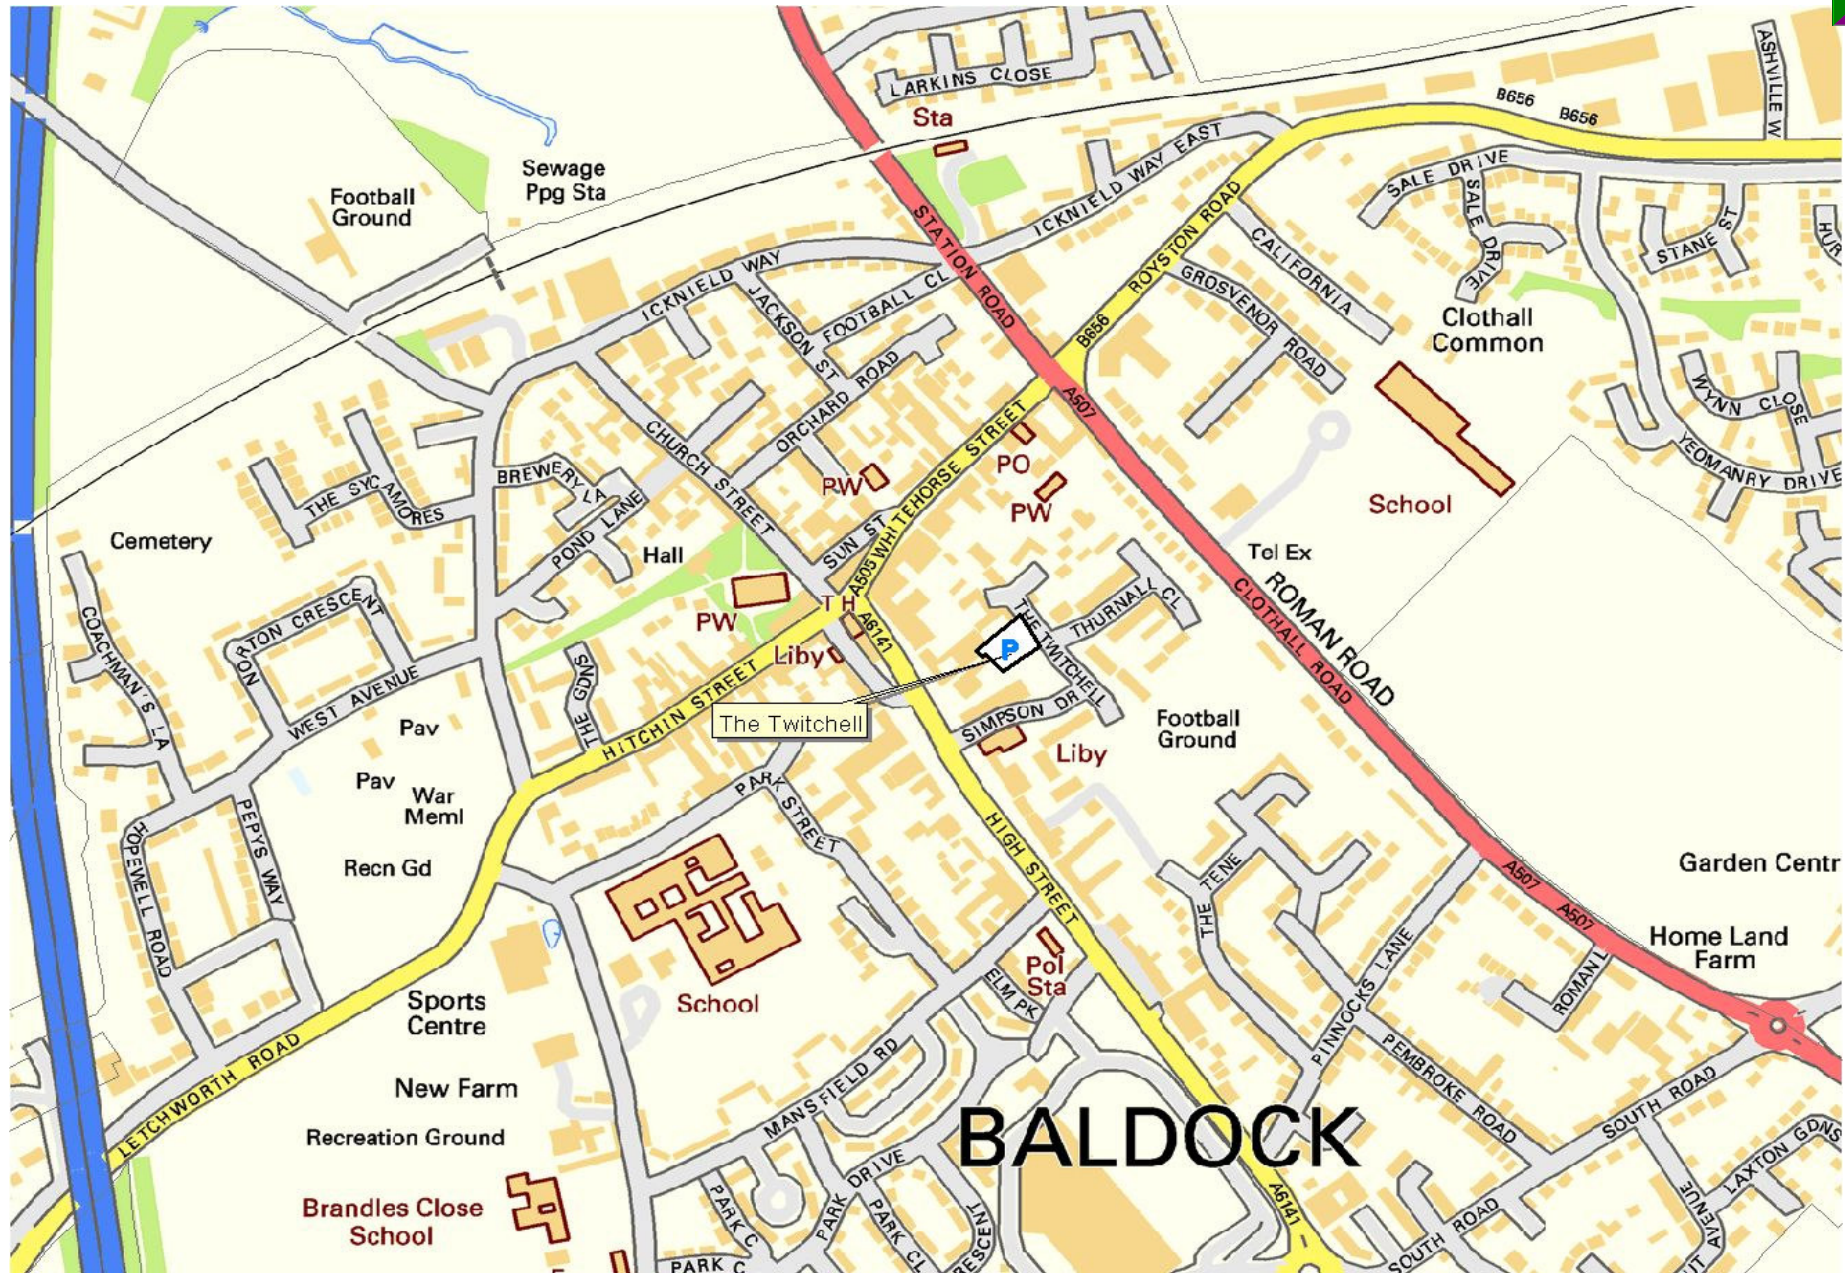

Baldock Car Parks Maps and Tariffs

This map is reproduced from Ordnance Survey material with permission of Ordnance Survey on behalf of Her Majesty's Stationery Office Crown Copyright. Unauthorised reproduction infringes Crown Copyright and may lead to prosecution or civil proceedings. North Hertfordshire District Council. 100018622 2007. This map is not to scale.

Car Park	Opening Times	Charges	Spaces	Type	Disabled Bays
The Twitchell SG7 6JZ	24hr	No Charge	50	Amenity	0