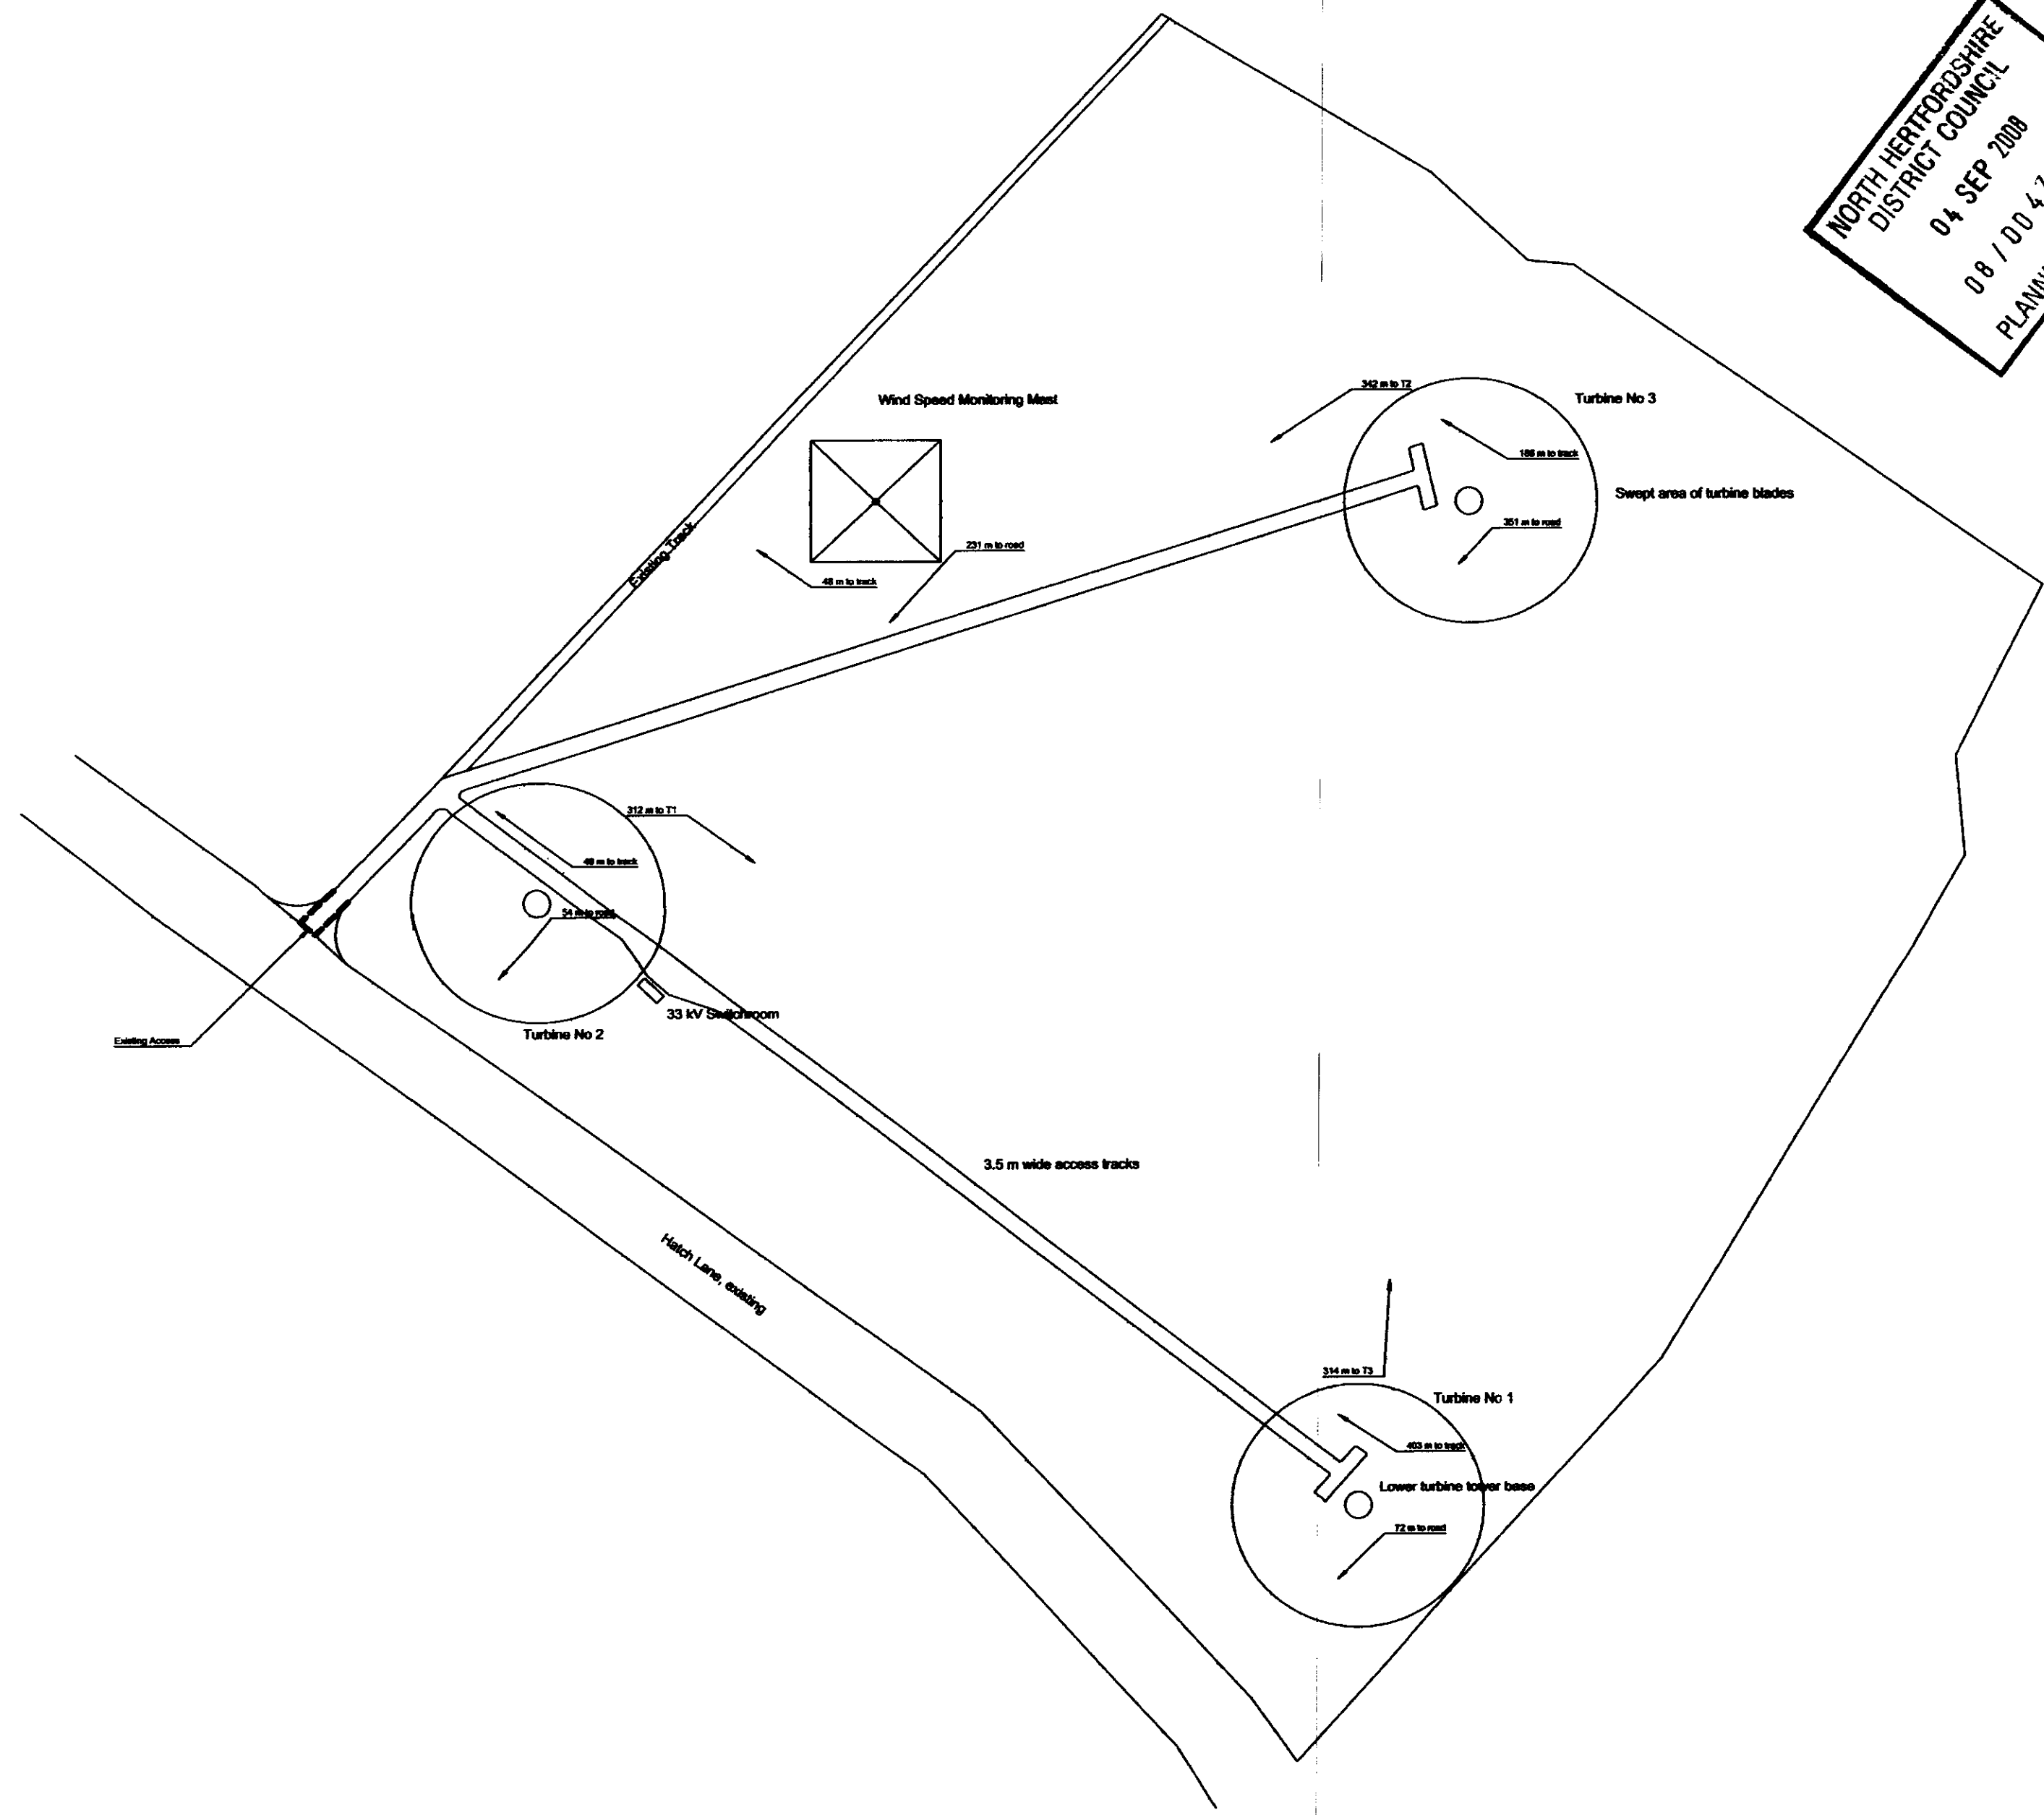

**NORTH HERTFORDSHIRE
DISTRICT COUNCIL**
04 SEP 2008
08 / DD 47 / 1
PLANNING CONTROL

Site Address:
Weston Park Farms
Weston Hills
Weston
Hitchin
Hertfordshire
SG4 7AL

Issue	Date	Description	By	Chk

AMENDMENTS

Proposed Wind Turbine Installation
Layout of Wind Turbines and Switchrooms

LOCATION	Weston	SCALE	1:1000	A1	
DRAWN BY	TB	DATE	January 08	CHECKED BY	DATE

Combus Energy Consultancy Ltd
Headoffice
Home Farm Close
Hemlington
Cushworth
PE28 5BF
07831 888324
Email: info@combus.co.uk