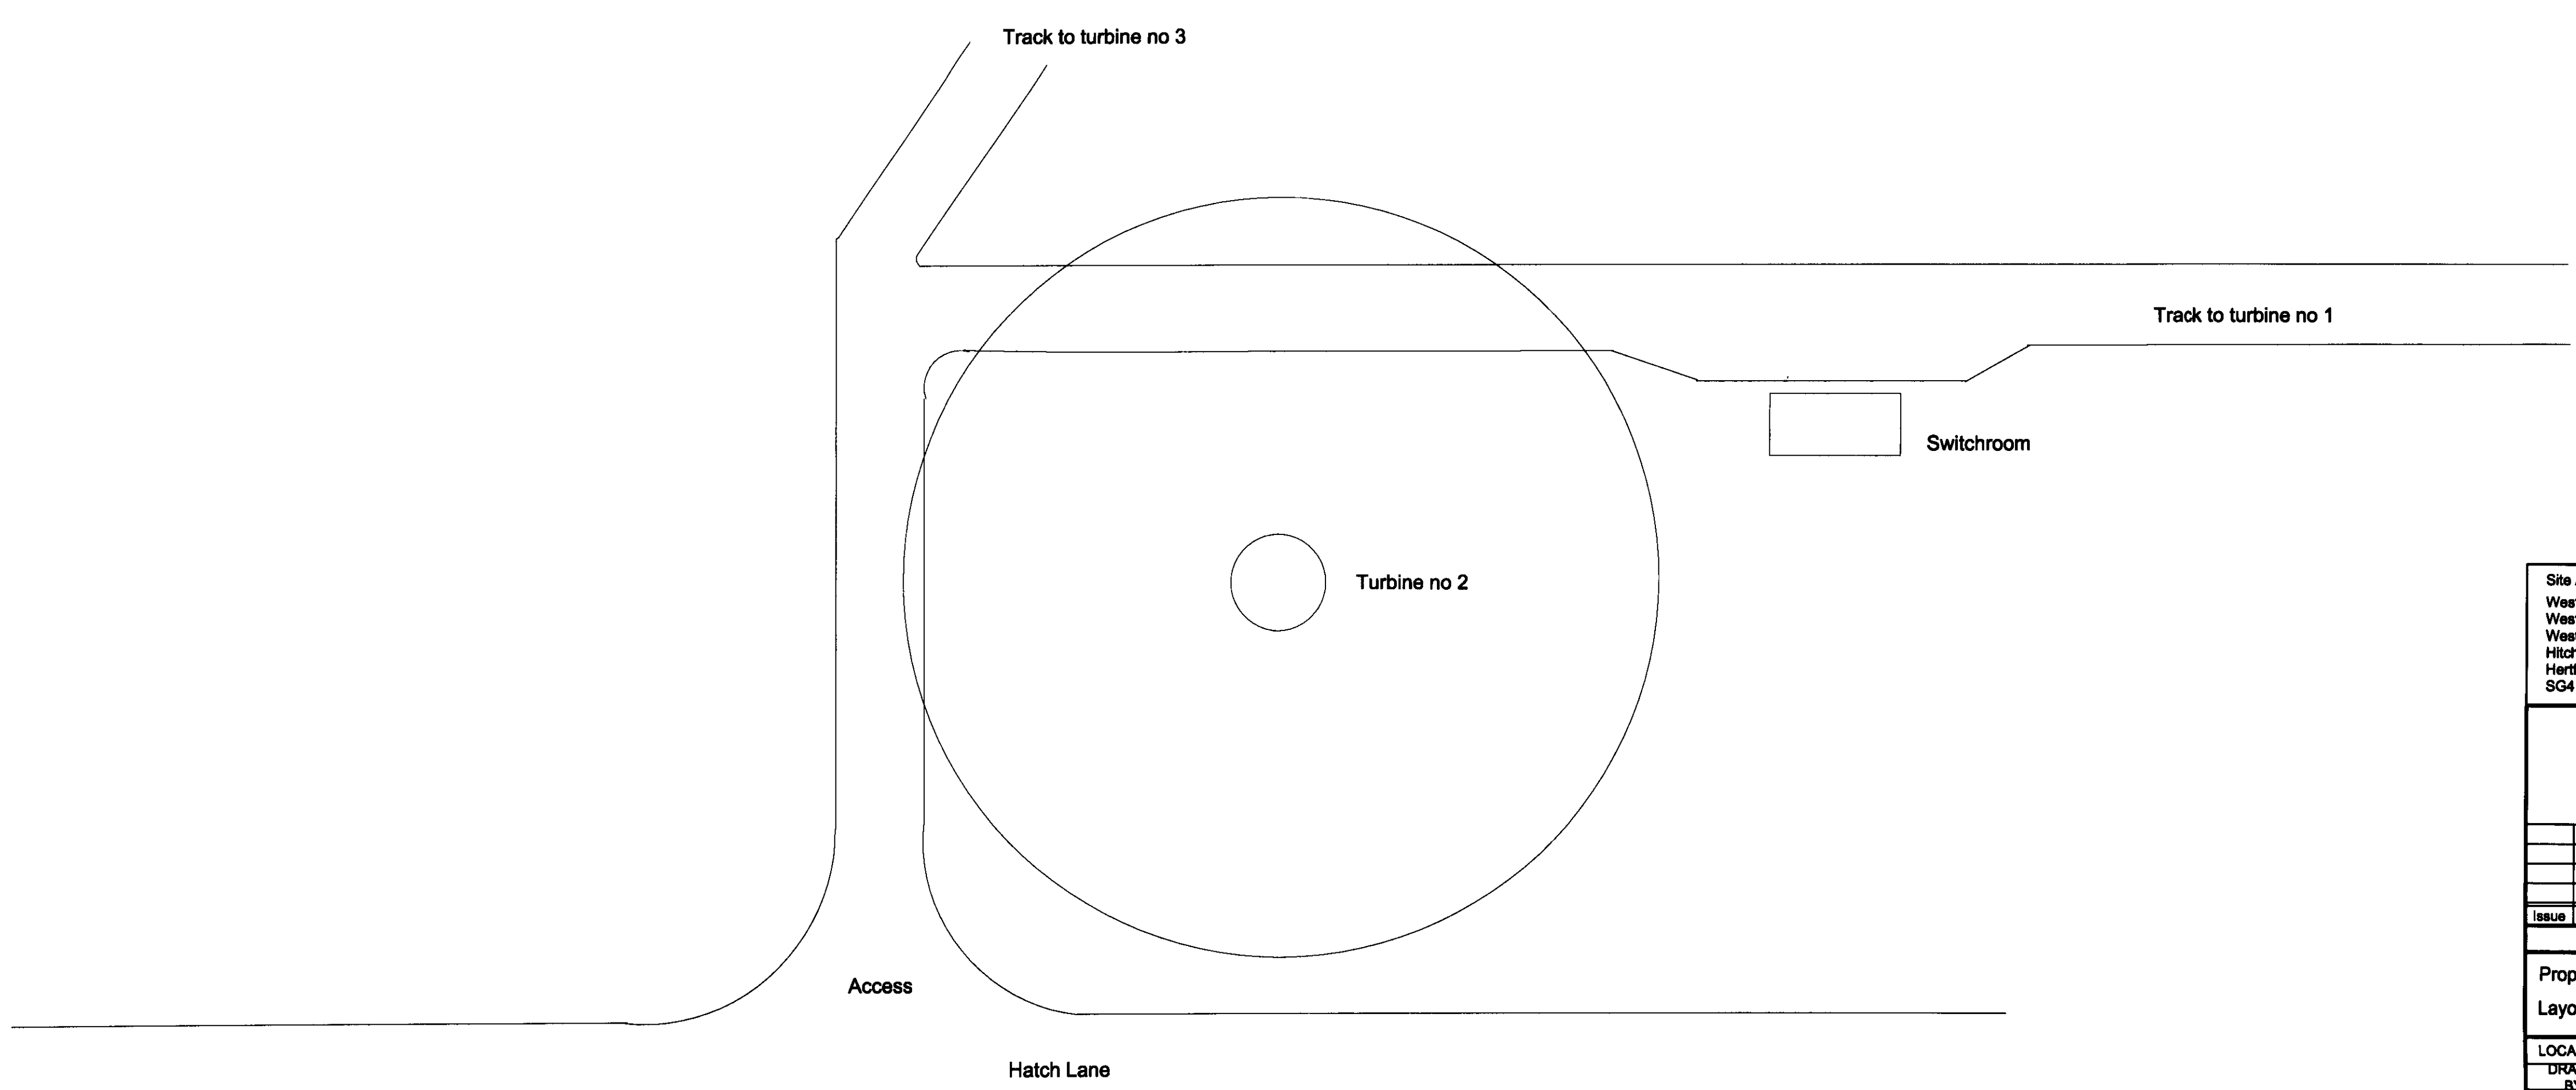

Front Elevation on Switchroom

End Elevation on Switchroom

Received on  
05 JUL 2008  
at Planning reception  
Signed: \_\_\_\_\_

Site Address:  
Weston Park Farm  
Weston Hills  
Weston  
Hitchin  
Hertfordshire  
SG4 7AL

Issue	Date	Description	By	Chk
AMENDMENTS				

Proposed Wind Turbine Installation  
Layout of Access and Switchrooms

LOCATION	Weston	SCALE	1:500 AND 1:50	A1
DRAWN BY	TB	DATE	January 08	CHECKED BY
				DATE