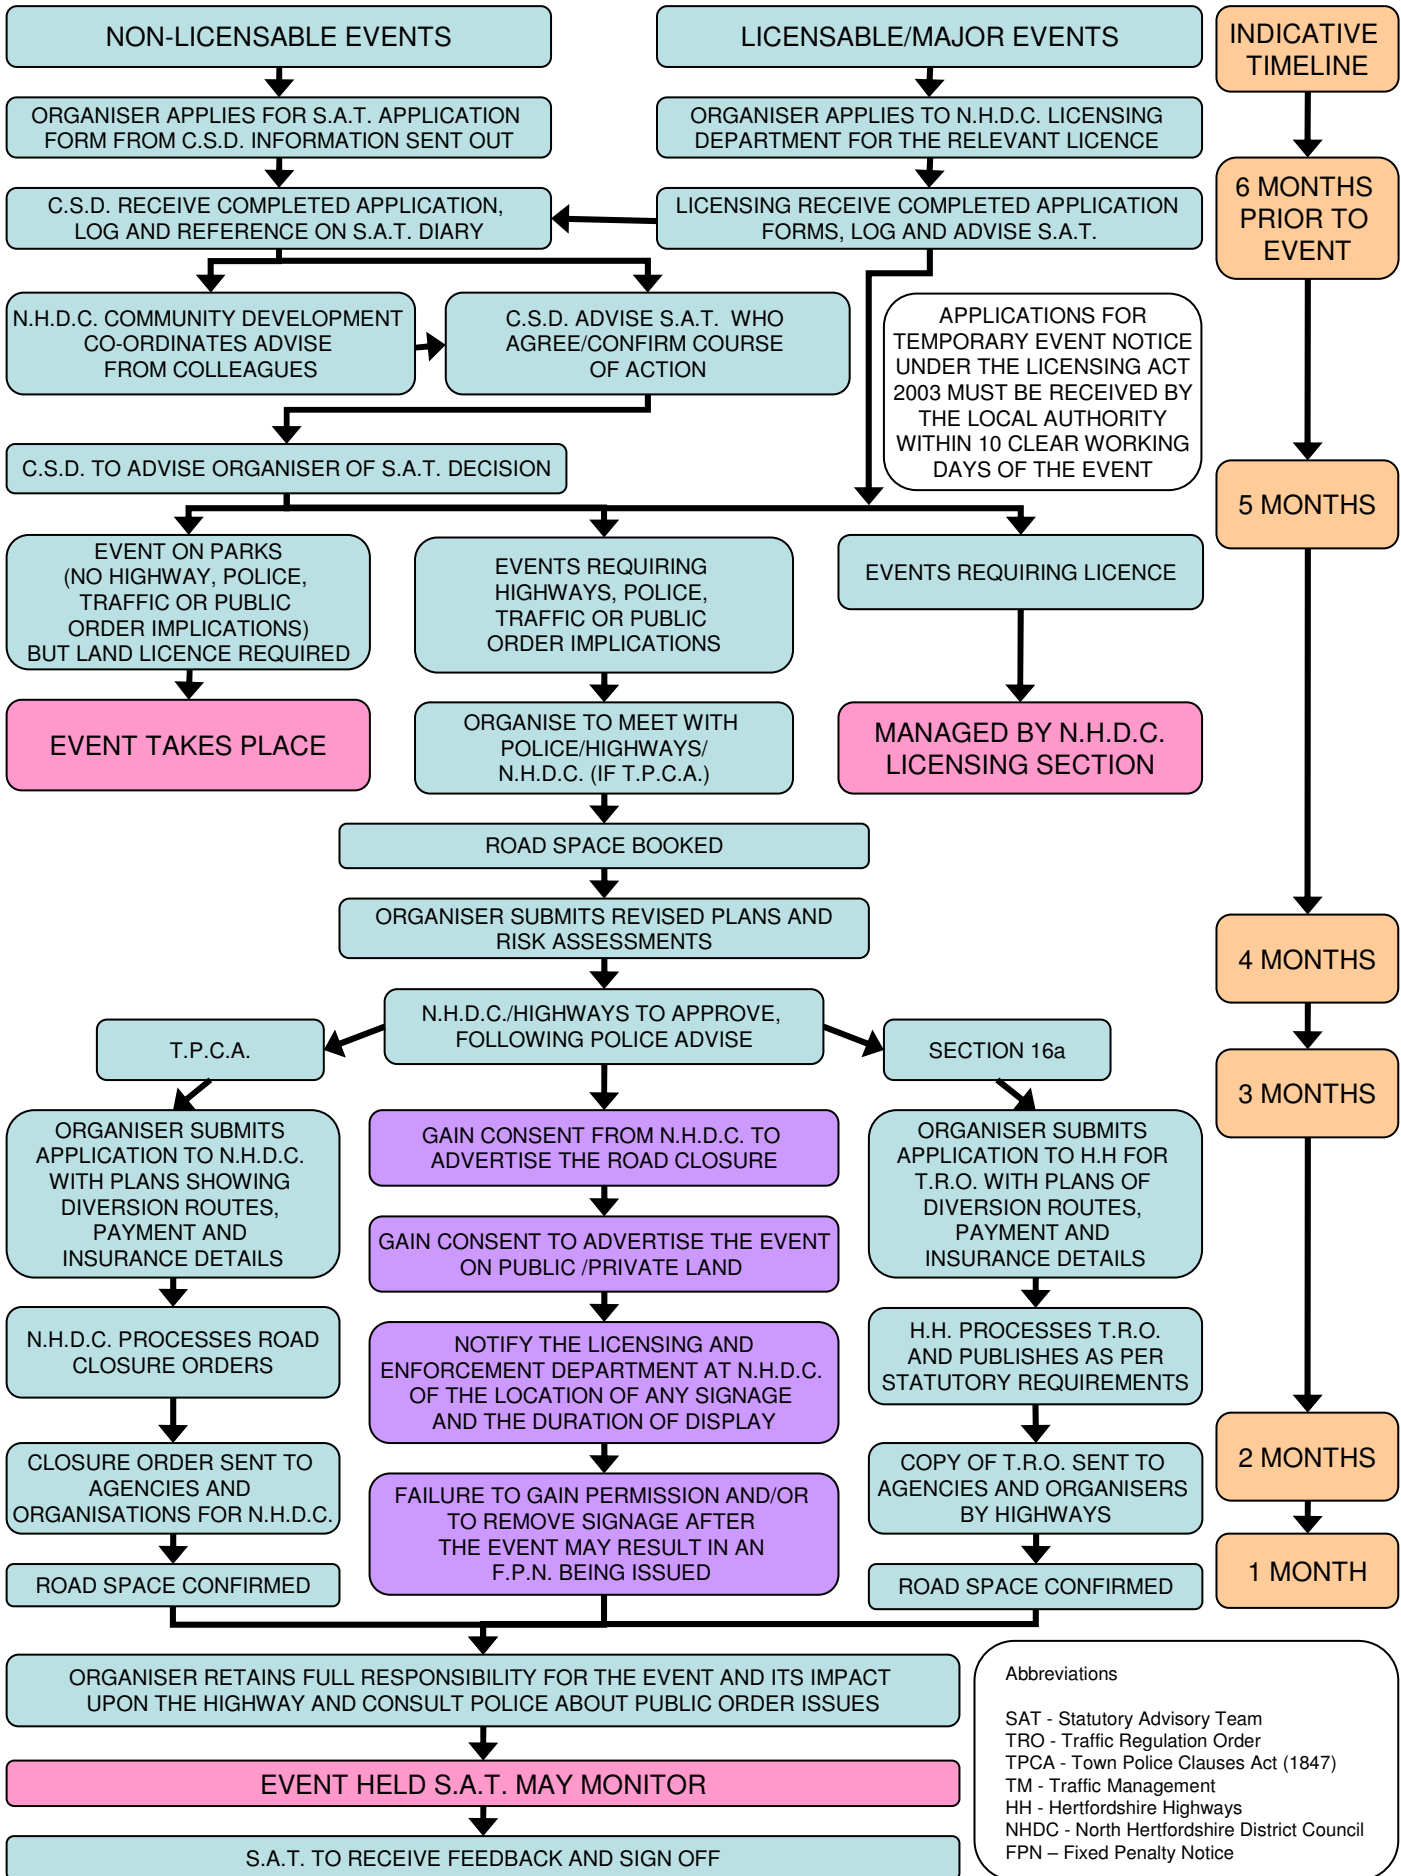

EVENT APPLICATION GUIDE TO TIMESCALES

Abbreviations

- SAT - Statutory Advisory Team
- TRO - Traffic Regulation Order
- TPCA - Town Police Clauses Act (1847)
- TM - Traffic Management
- HH - Hertfordshire Highways
- NHDC - North Hertfordshire District Council
- FPN - Fixed Penalty Notice