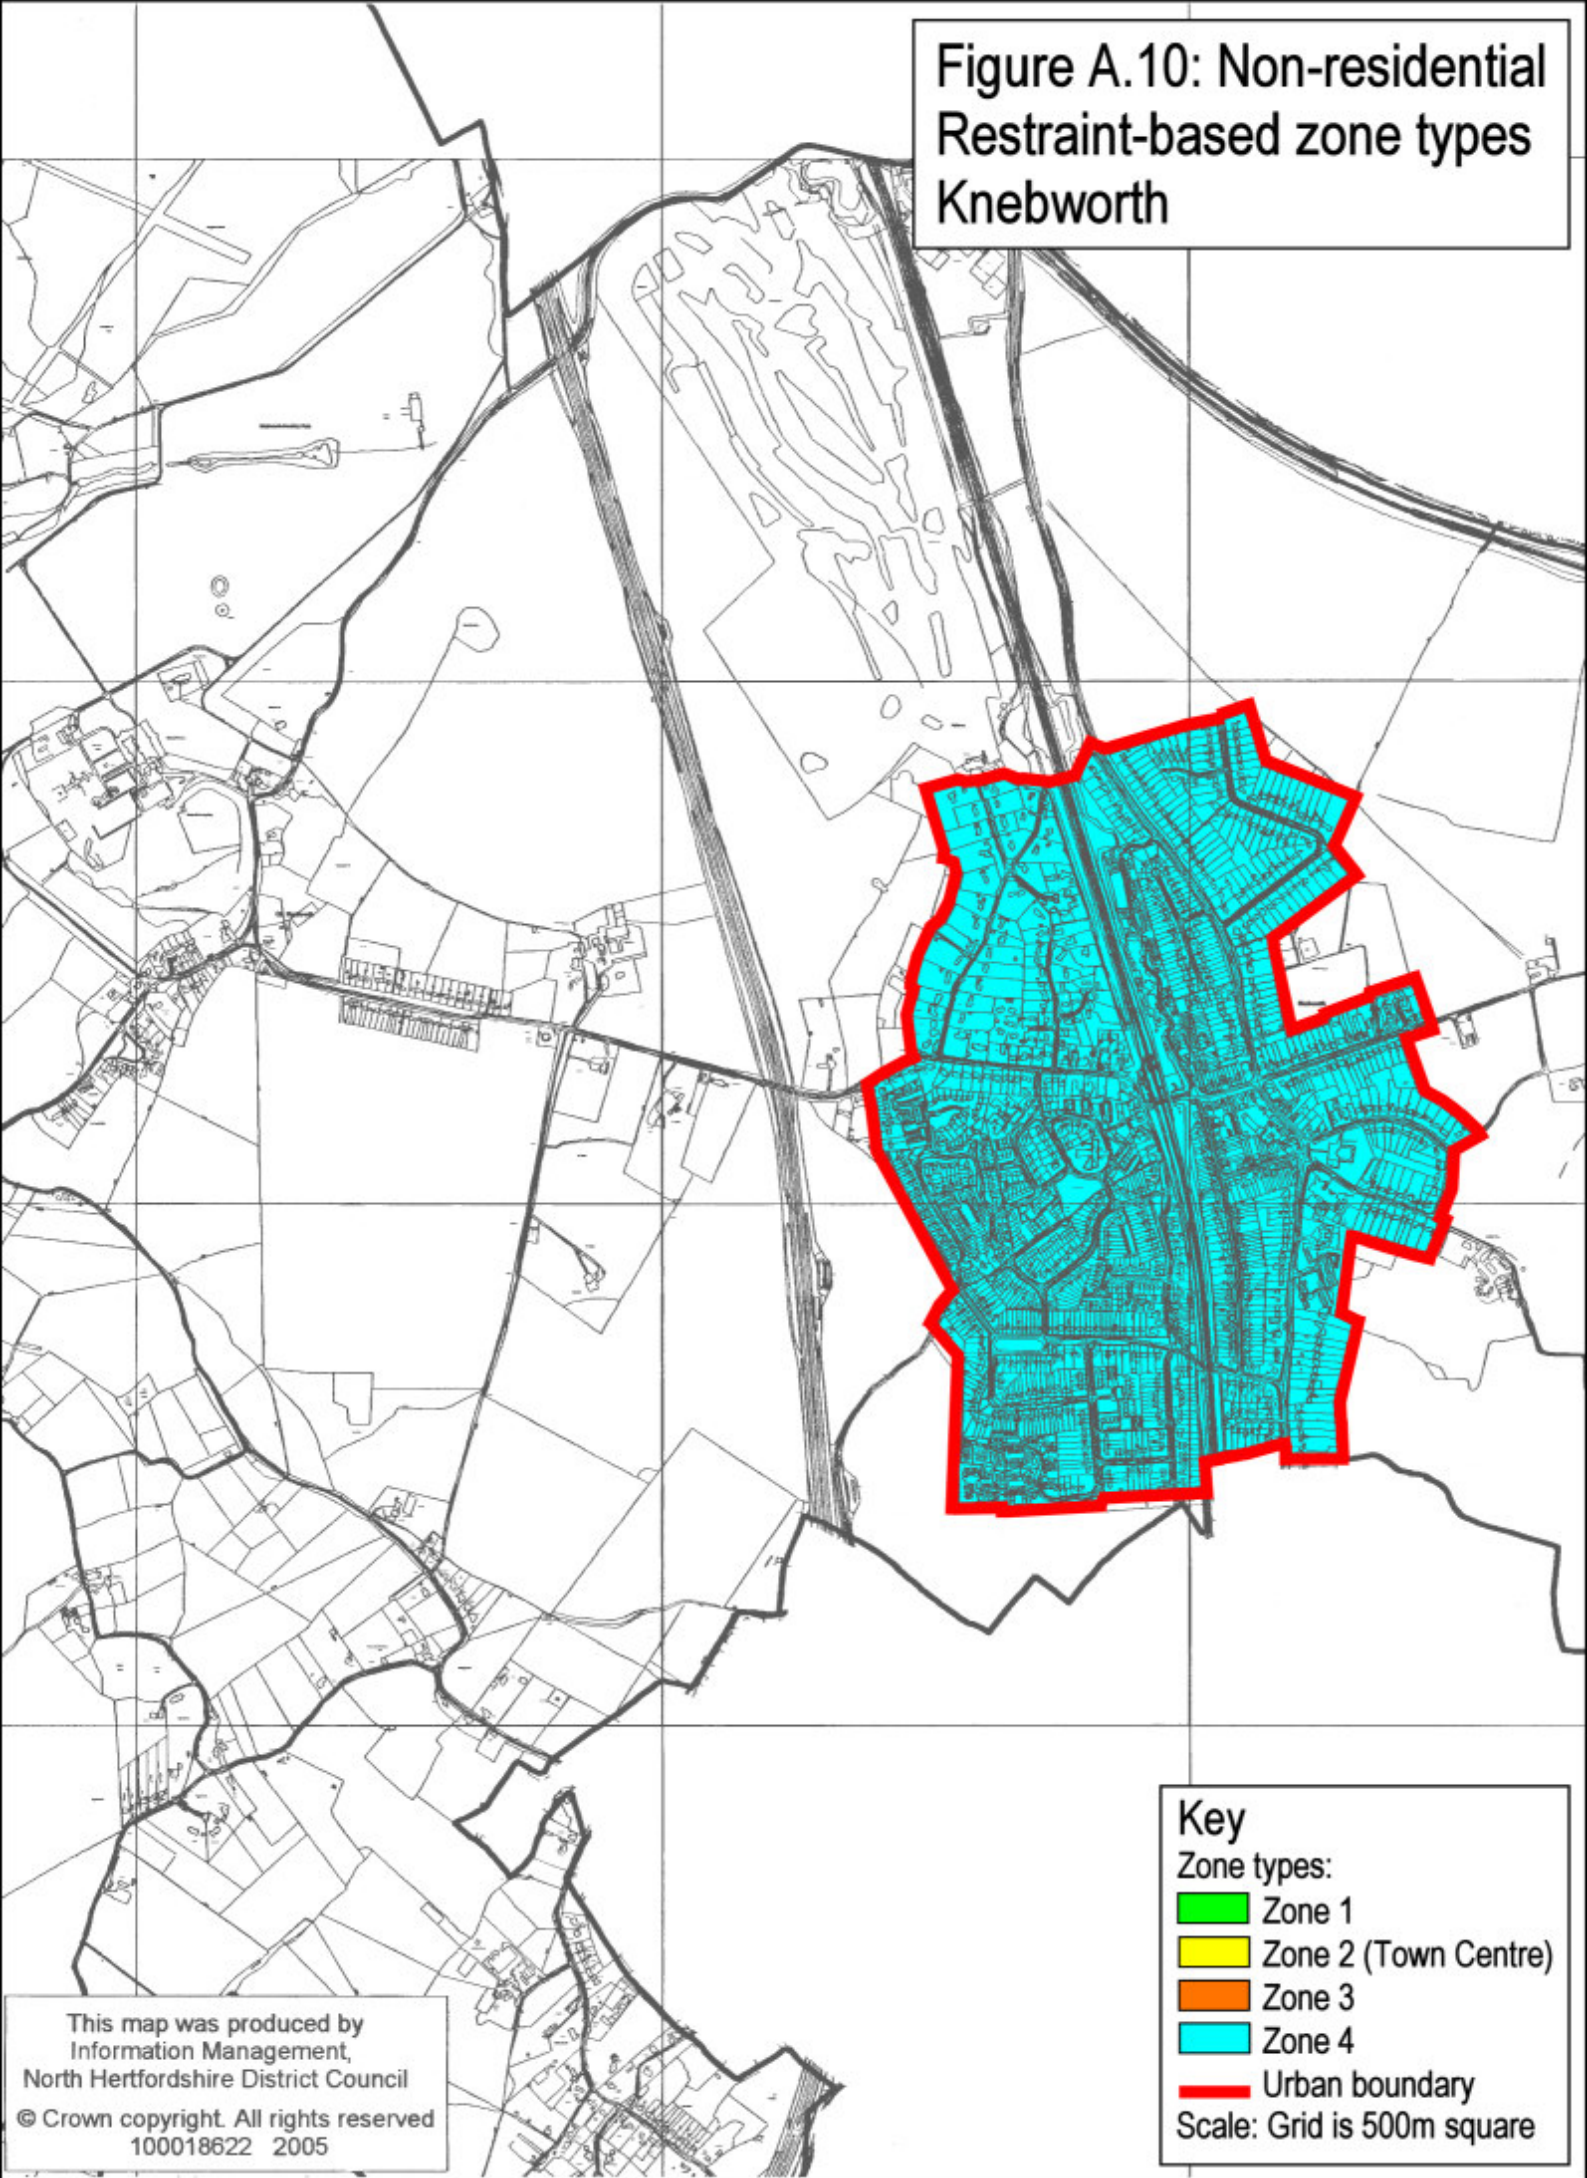

Figure A.10: Non-residential
Restraint-based zone types
Knebworth

Key
Zone types:
■ Zone 1
■ Zone 2 (Town Centre)
■ Zone 3
■ Zone 4
— Urban boundary
Scale: Grid is 500m square

This map was produced by
Information Management,
North Hertfordshire District Council
© Crown copyright. All rights reserved
100018622 2005