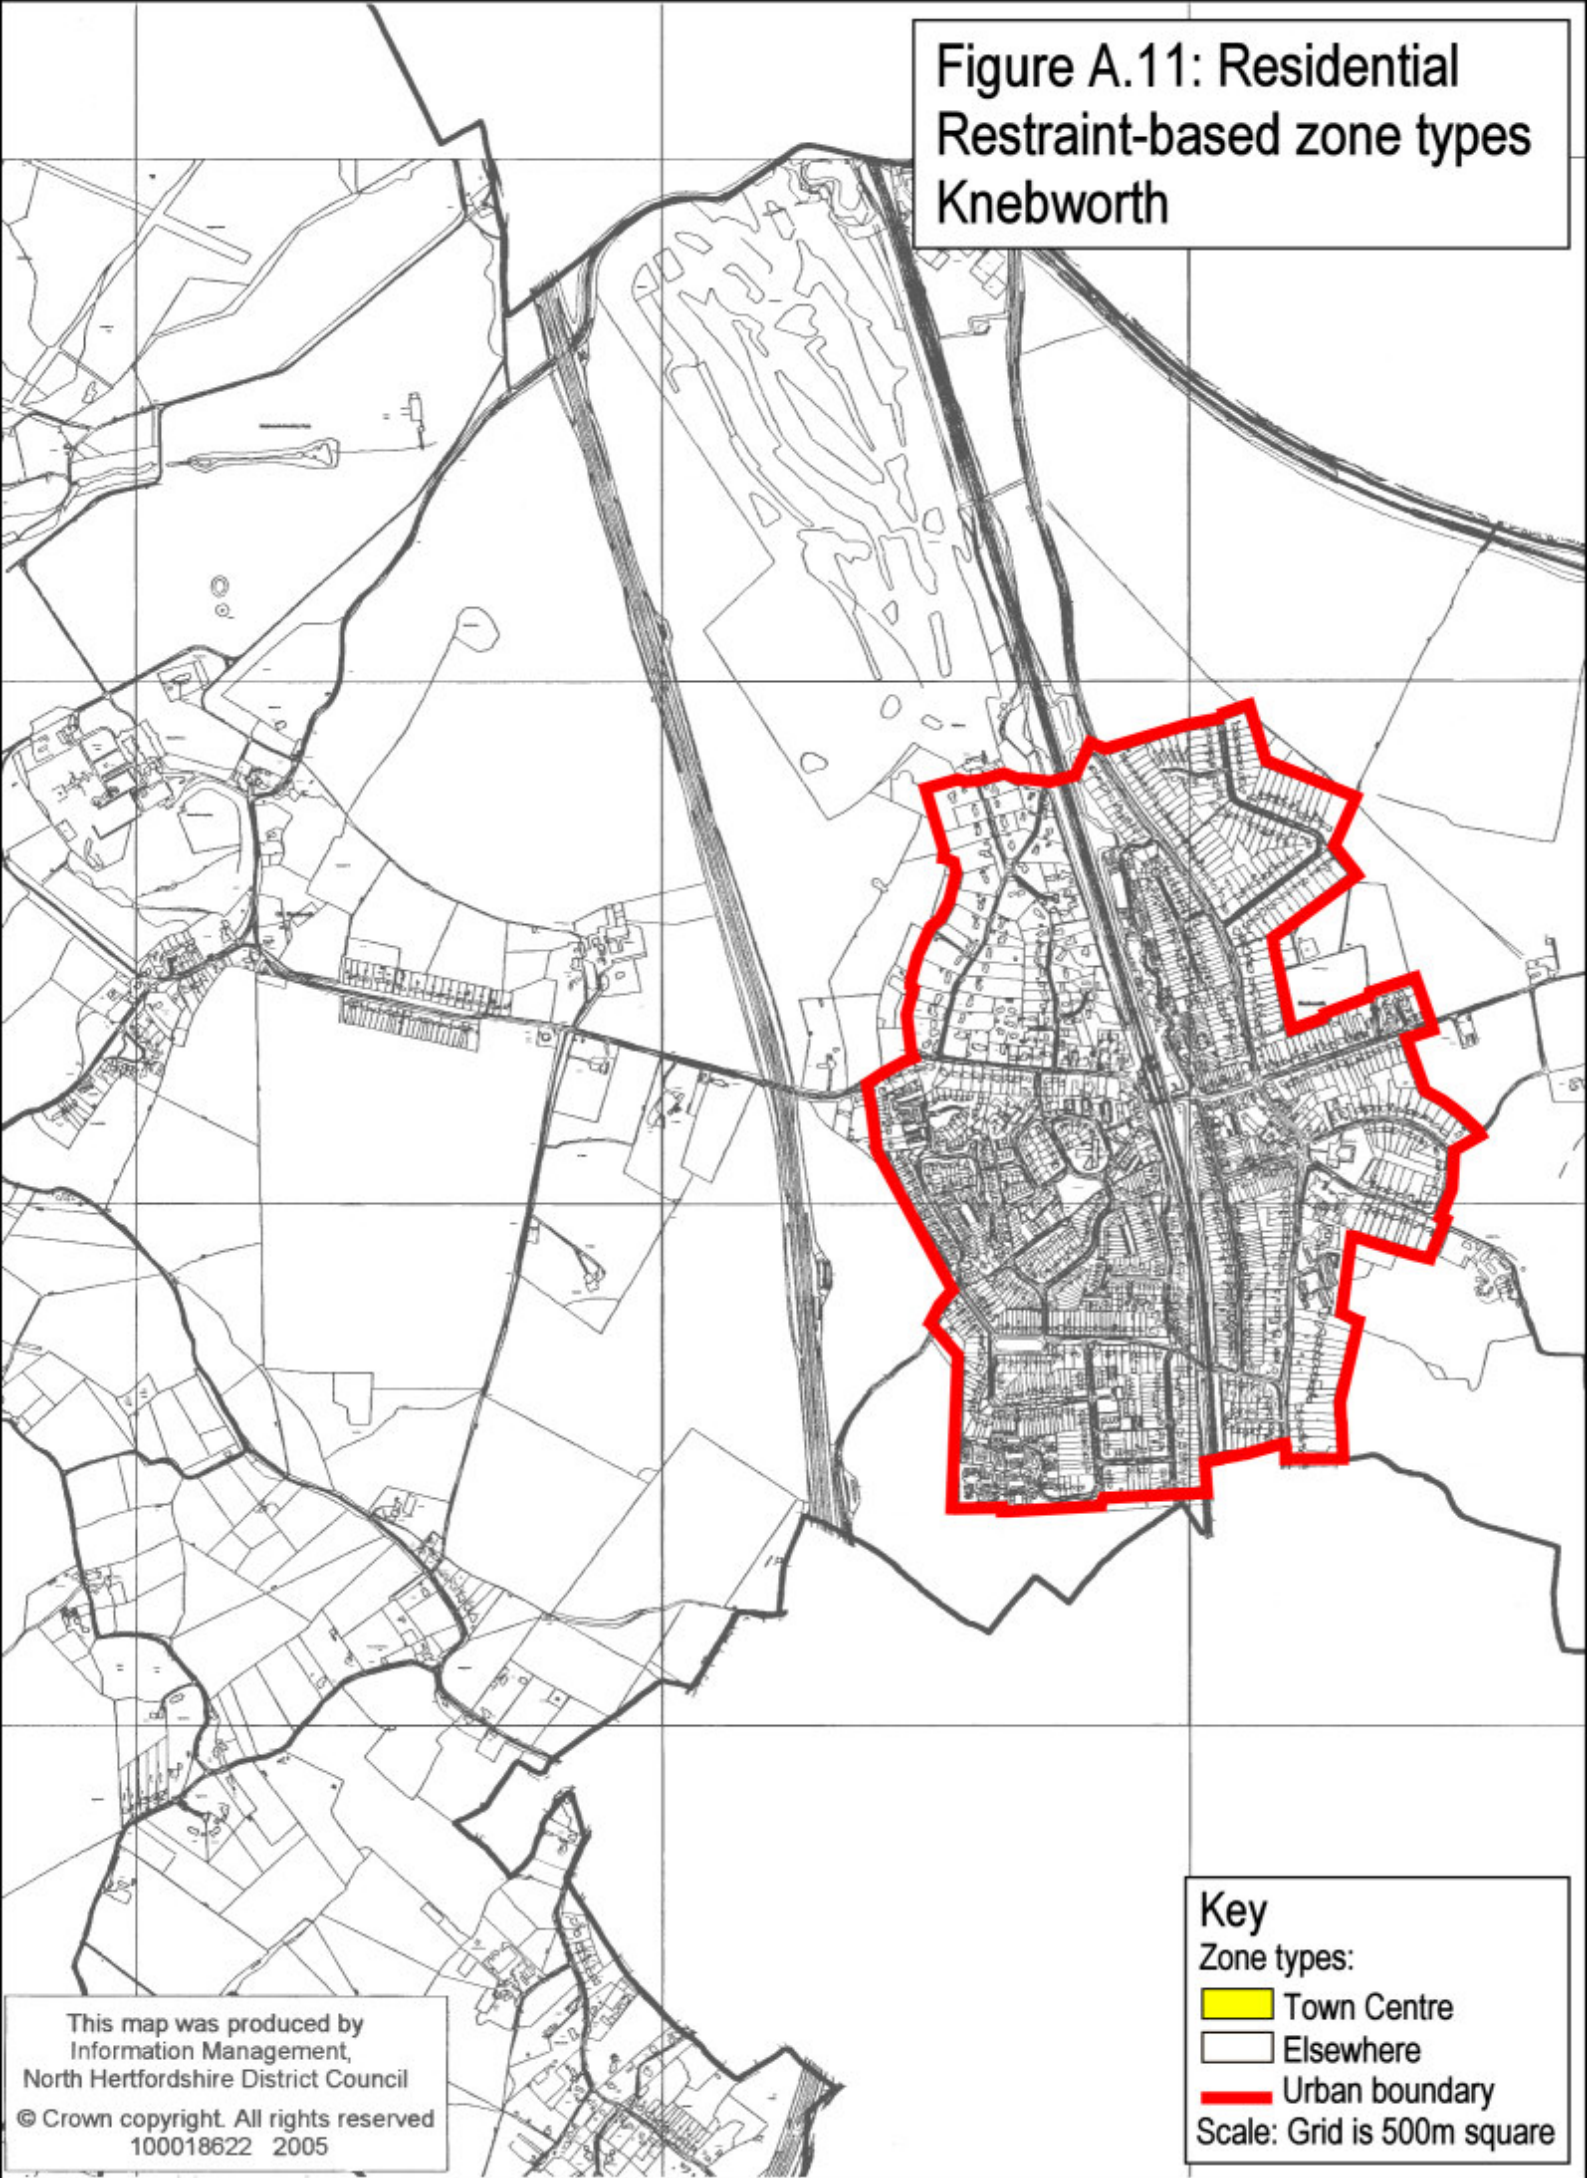

Figure A.11: Residential
Restraint-based zone types
Knebworth

Key
Zone types:
■ Town Centre
□ Elsewhere
— Urban boundary
Scale: Grid is 500m square

This map was produced by
Information Management,
North Hertfordshire District Council
© Crown copyright. All rights reserved
100018622 2005