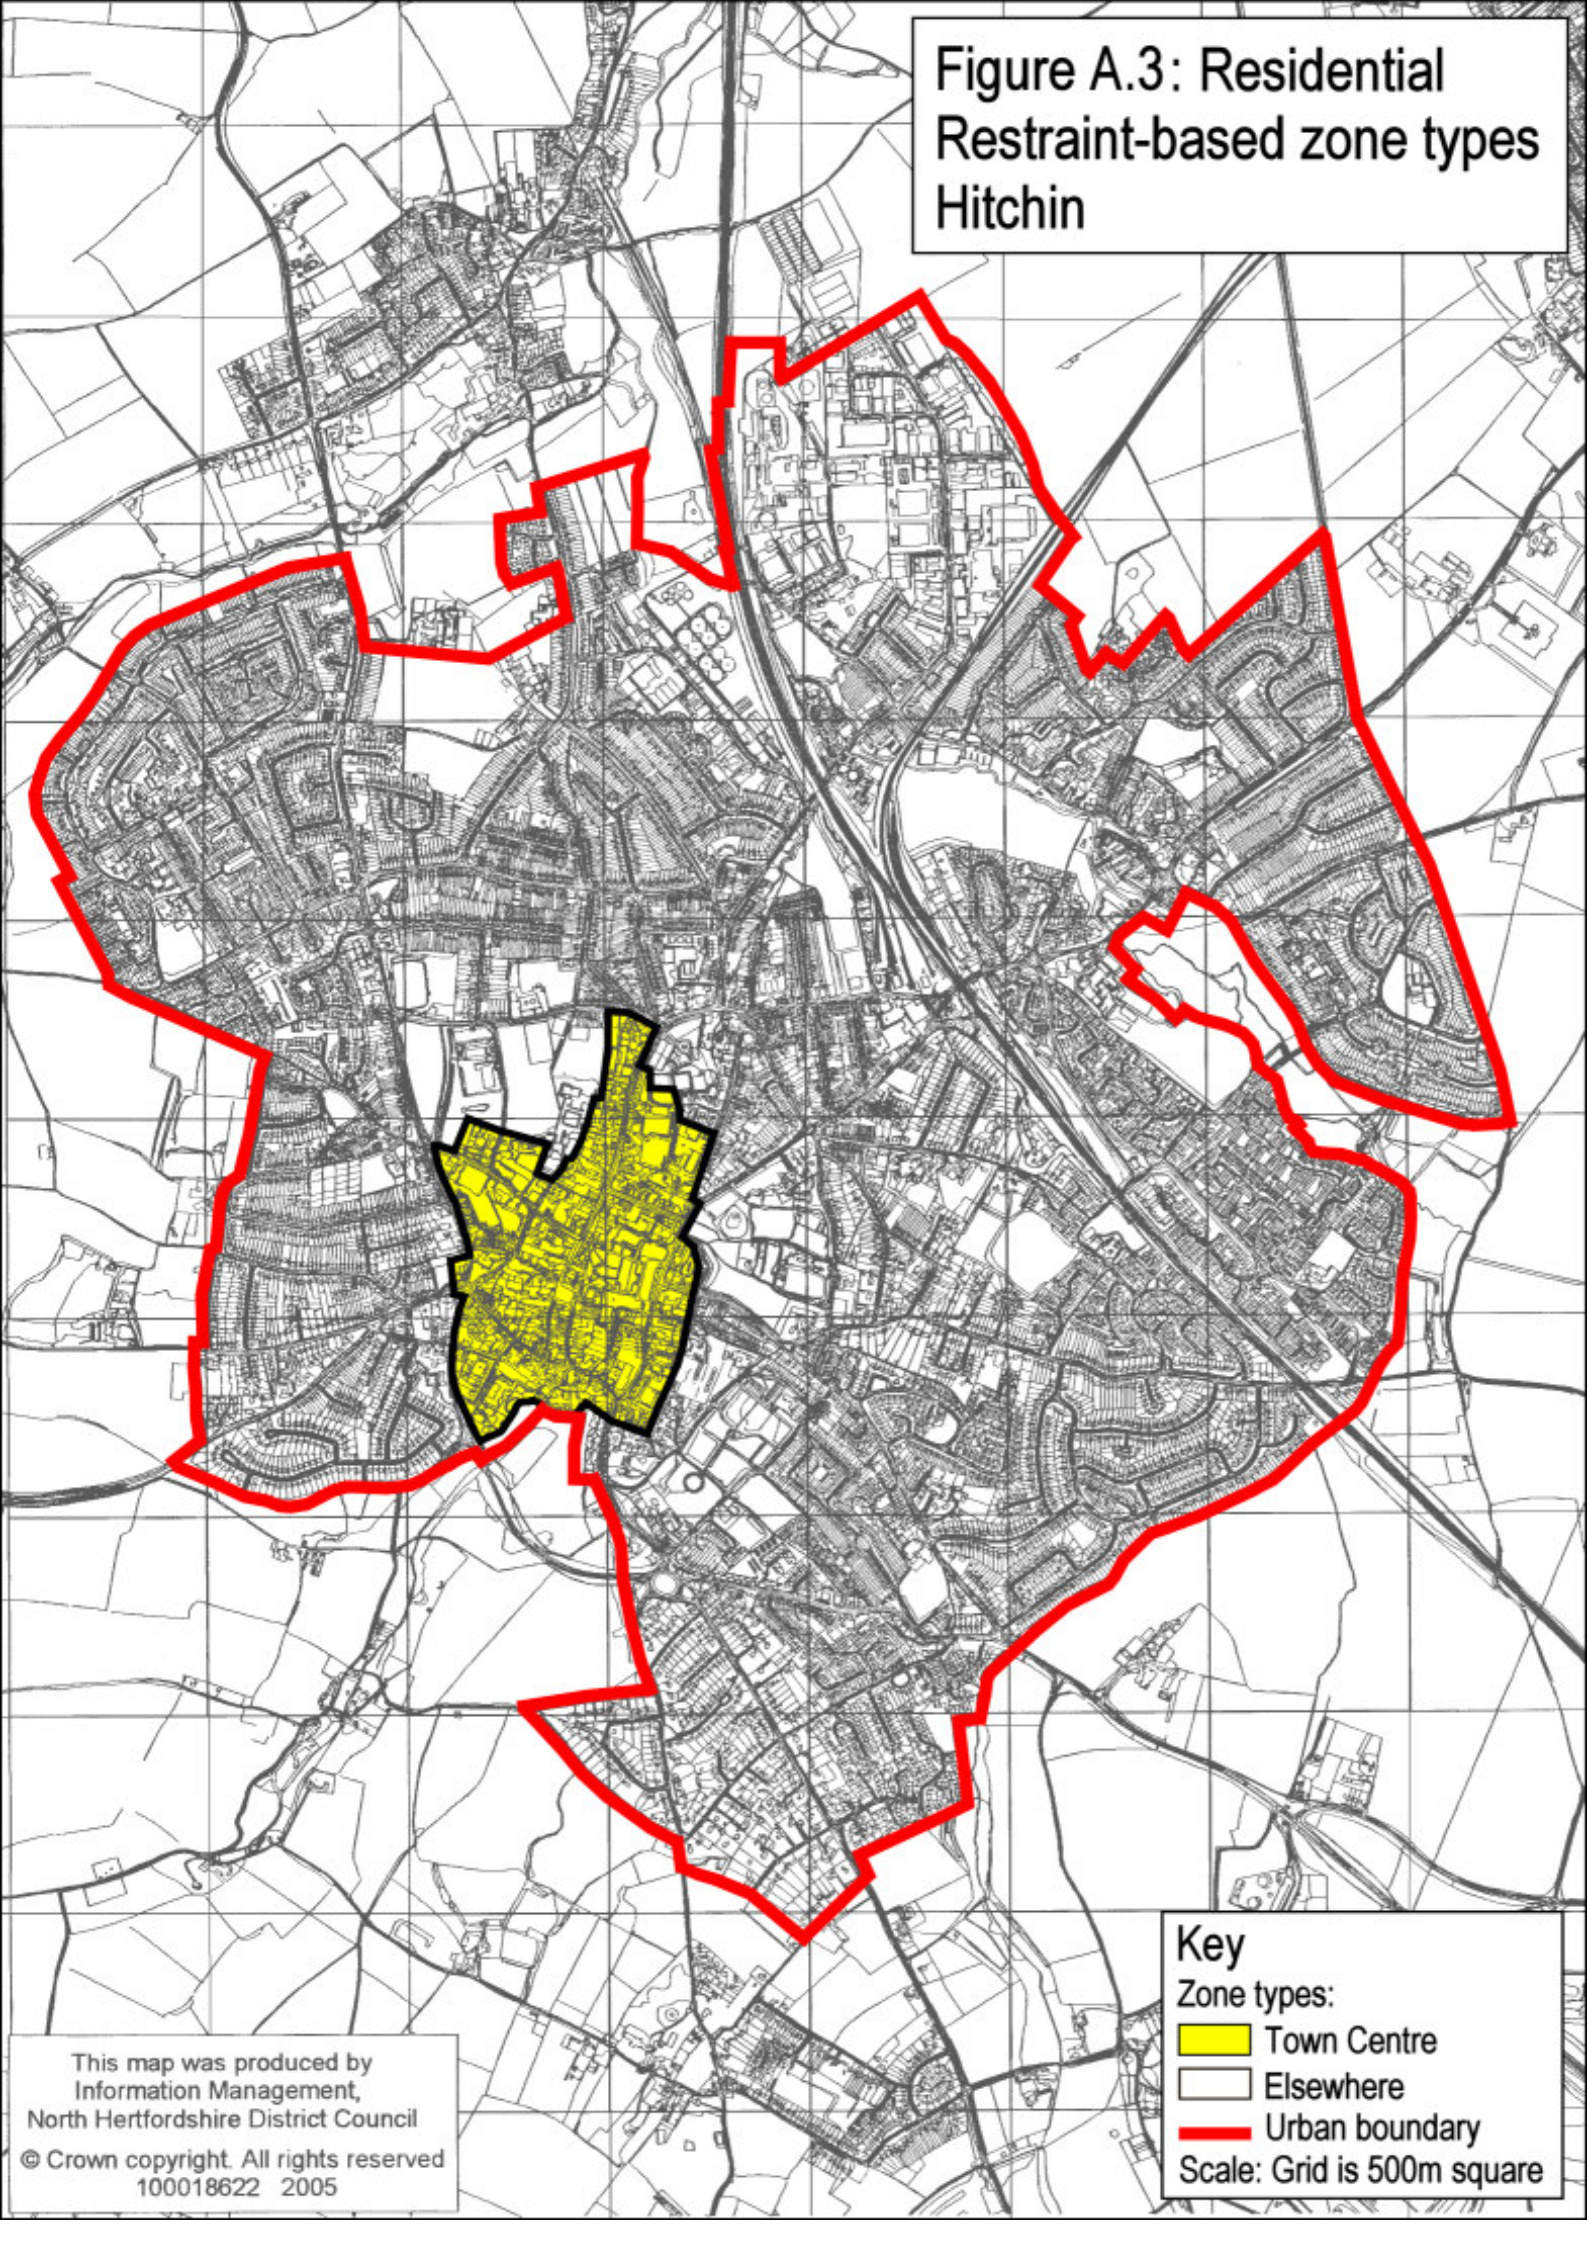

Figure A.3: Residential  
Restraint-based zone types  
Hitchin

**Key**  
Zone types:  
 Town Centre  
 Elsewhere  
 Urban boundary  
Scale: Grid is 500m square

This map was produced by  
Information Management,  
North Hertfordshire District Council  
© Crown copyright. All rights reserved  
100018622 2005