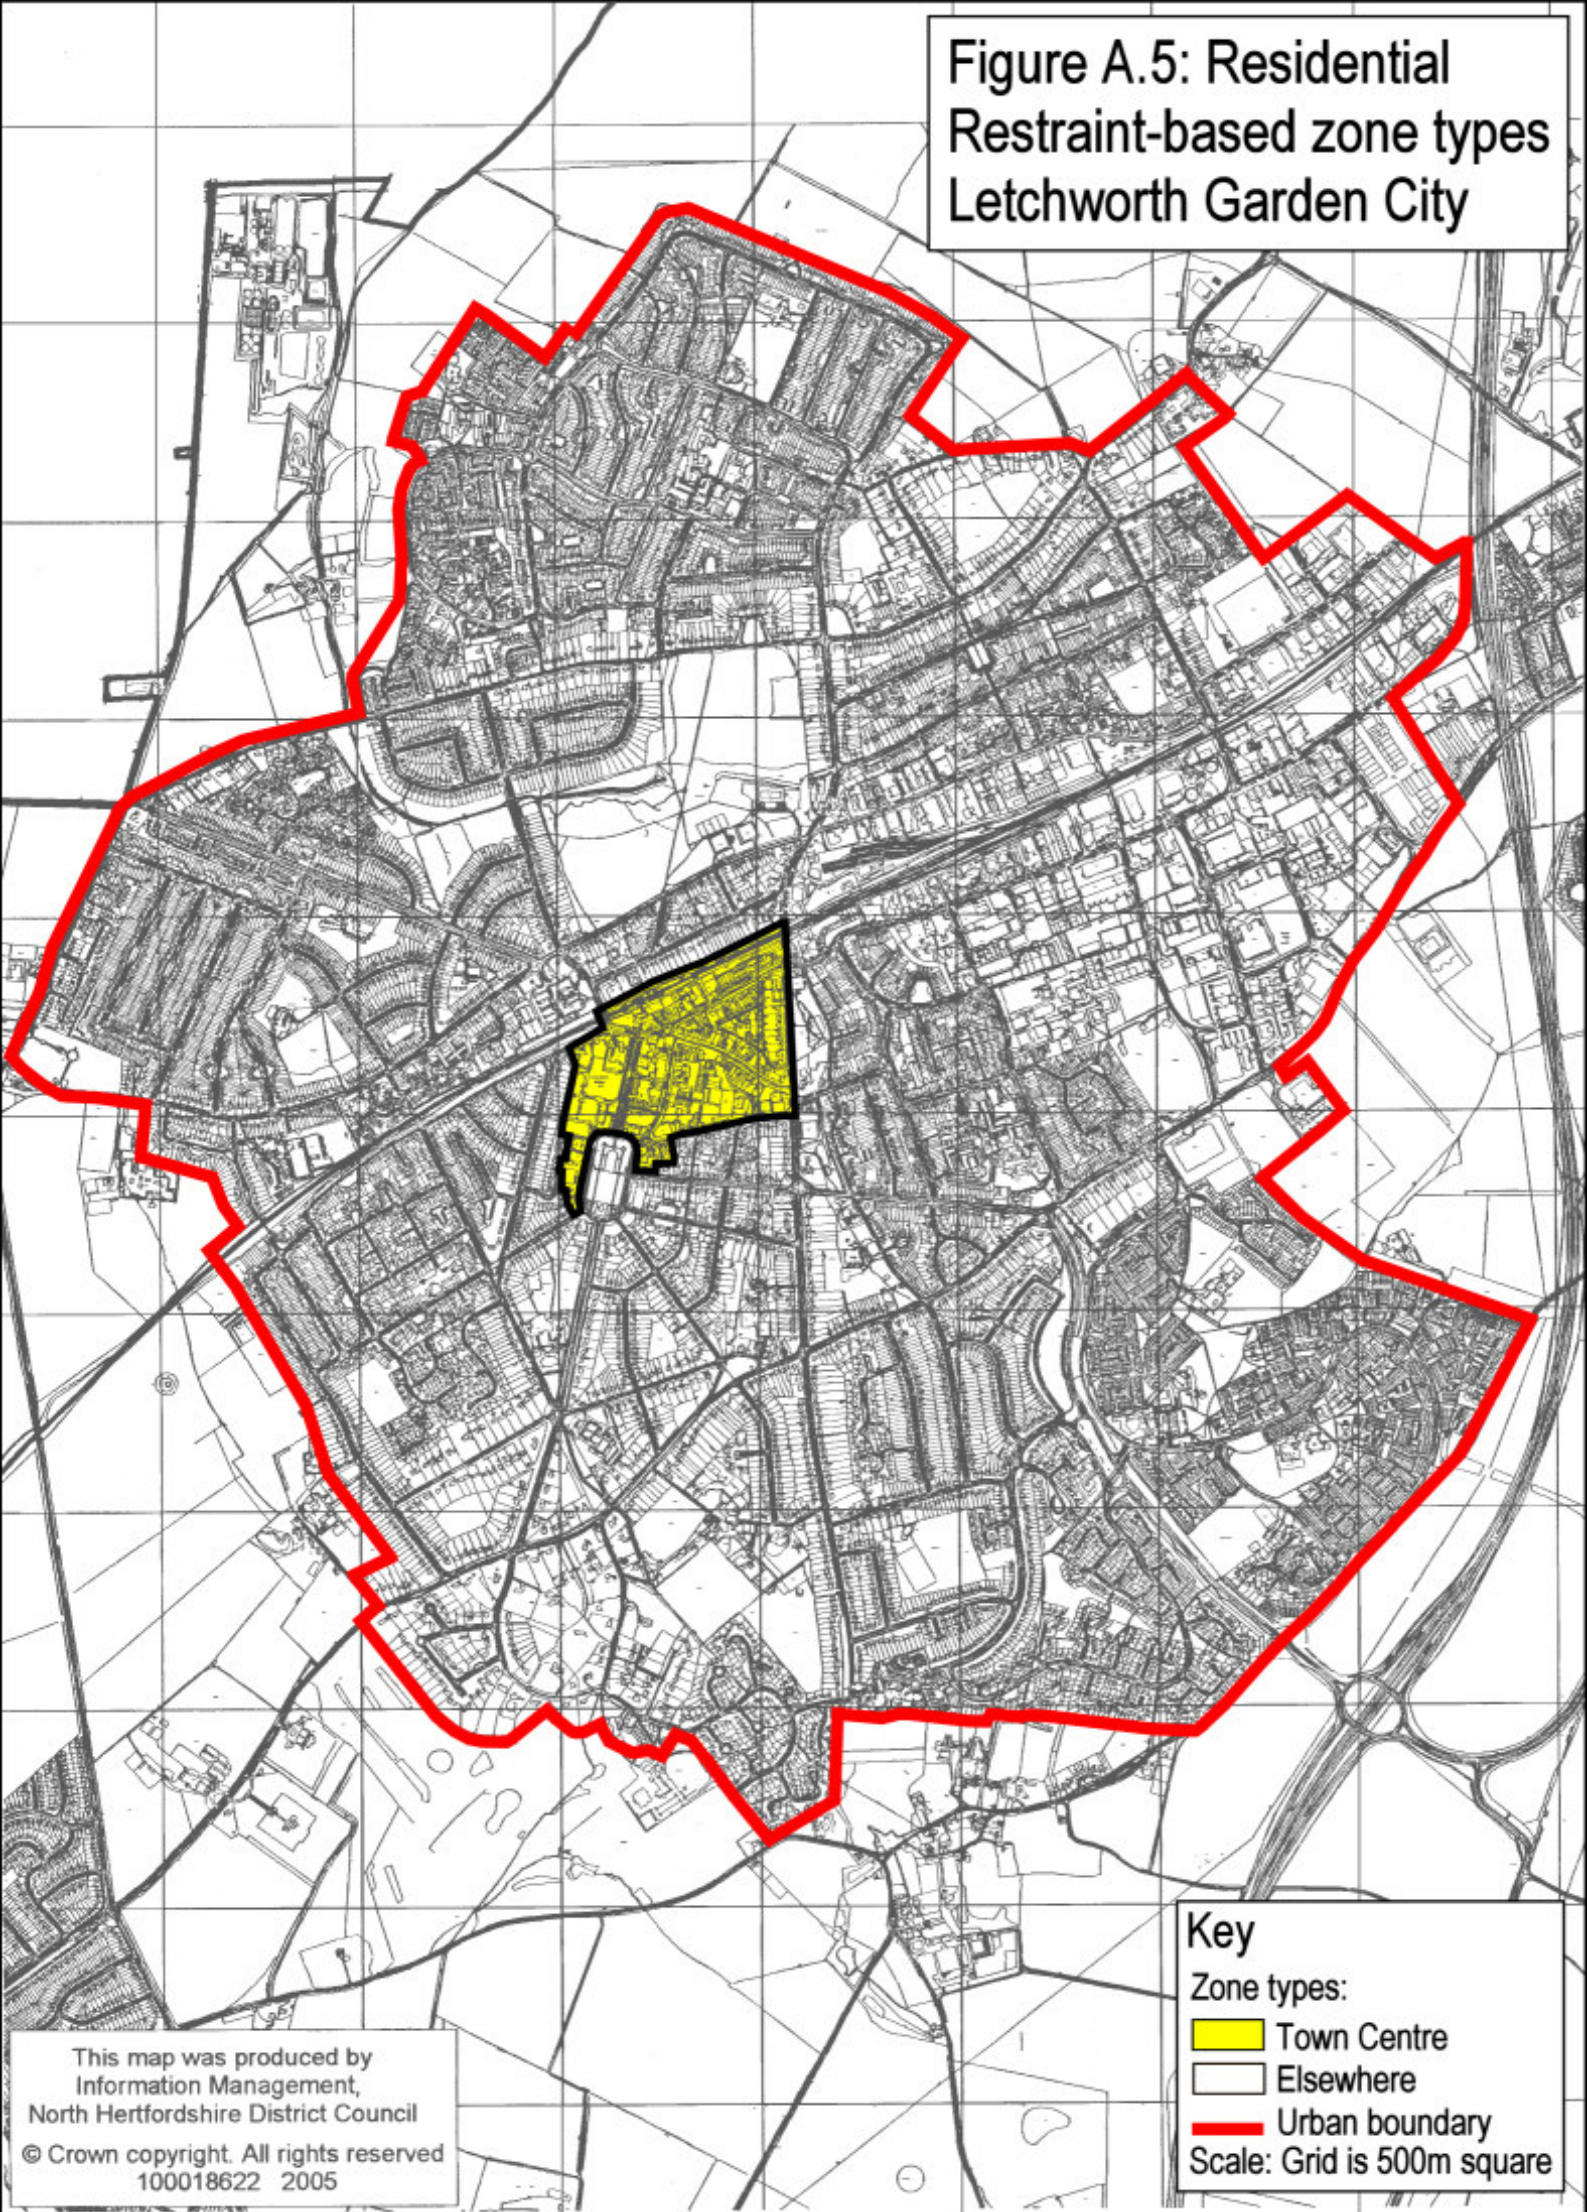

Figure A.5: Residential  
Restraint-based zone types  
Letchworth Garden City

**Key**

Zone types:

- Town Centre
- Elsewhere
- Urban boundary

Scale: Grid is 500m square

This map was produced by  
Information Management,  
North Hertfordshire District Council  
© Crown copyright. All rights reserved  
100018622 2005