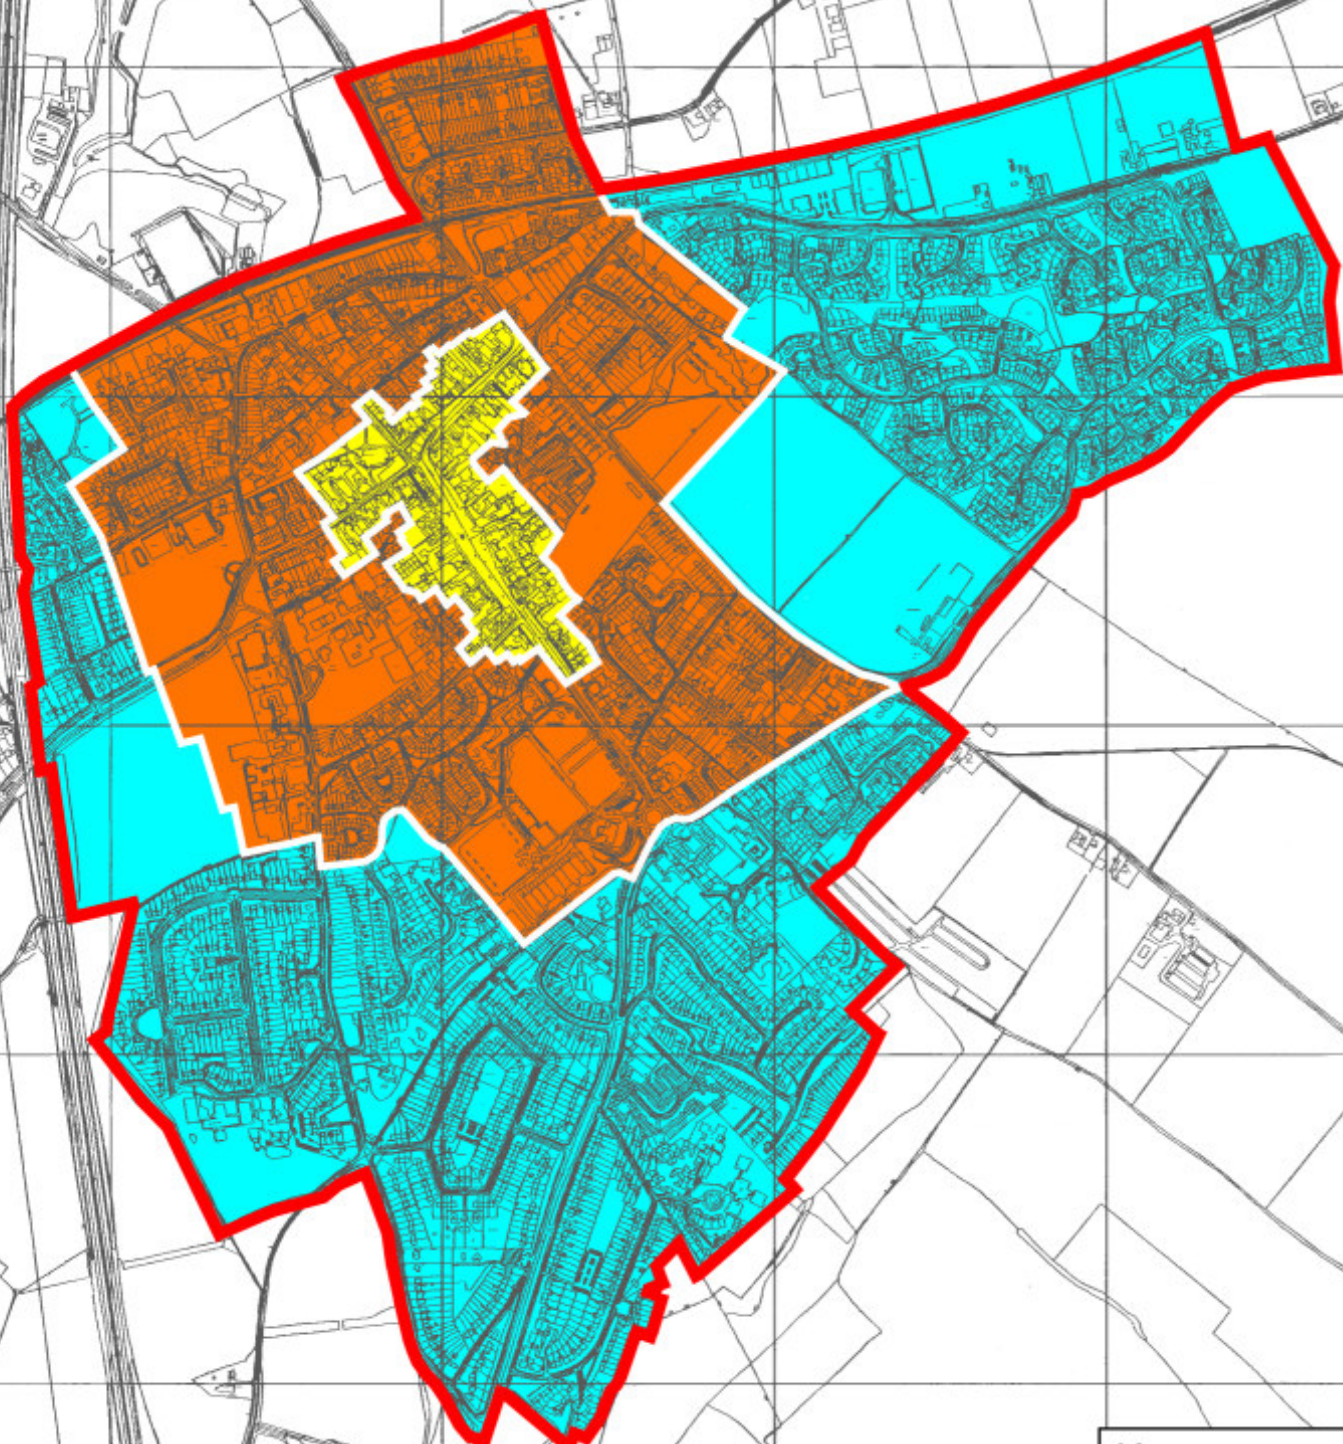

Figure A.6: Non-residential
Restraint-based zone types
Baldock

Key

Zone types:

- Zone 1
- Zone 2 (Town Centre)
- Zone 3
- Zone 4
- Urban boundary

Scale: Grid is 500m square

This map was produced by
Information Management,
North Hertfordshire District Council
© Crown copyright. All rights reserved
100018622 2005