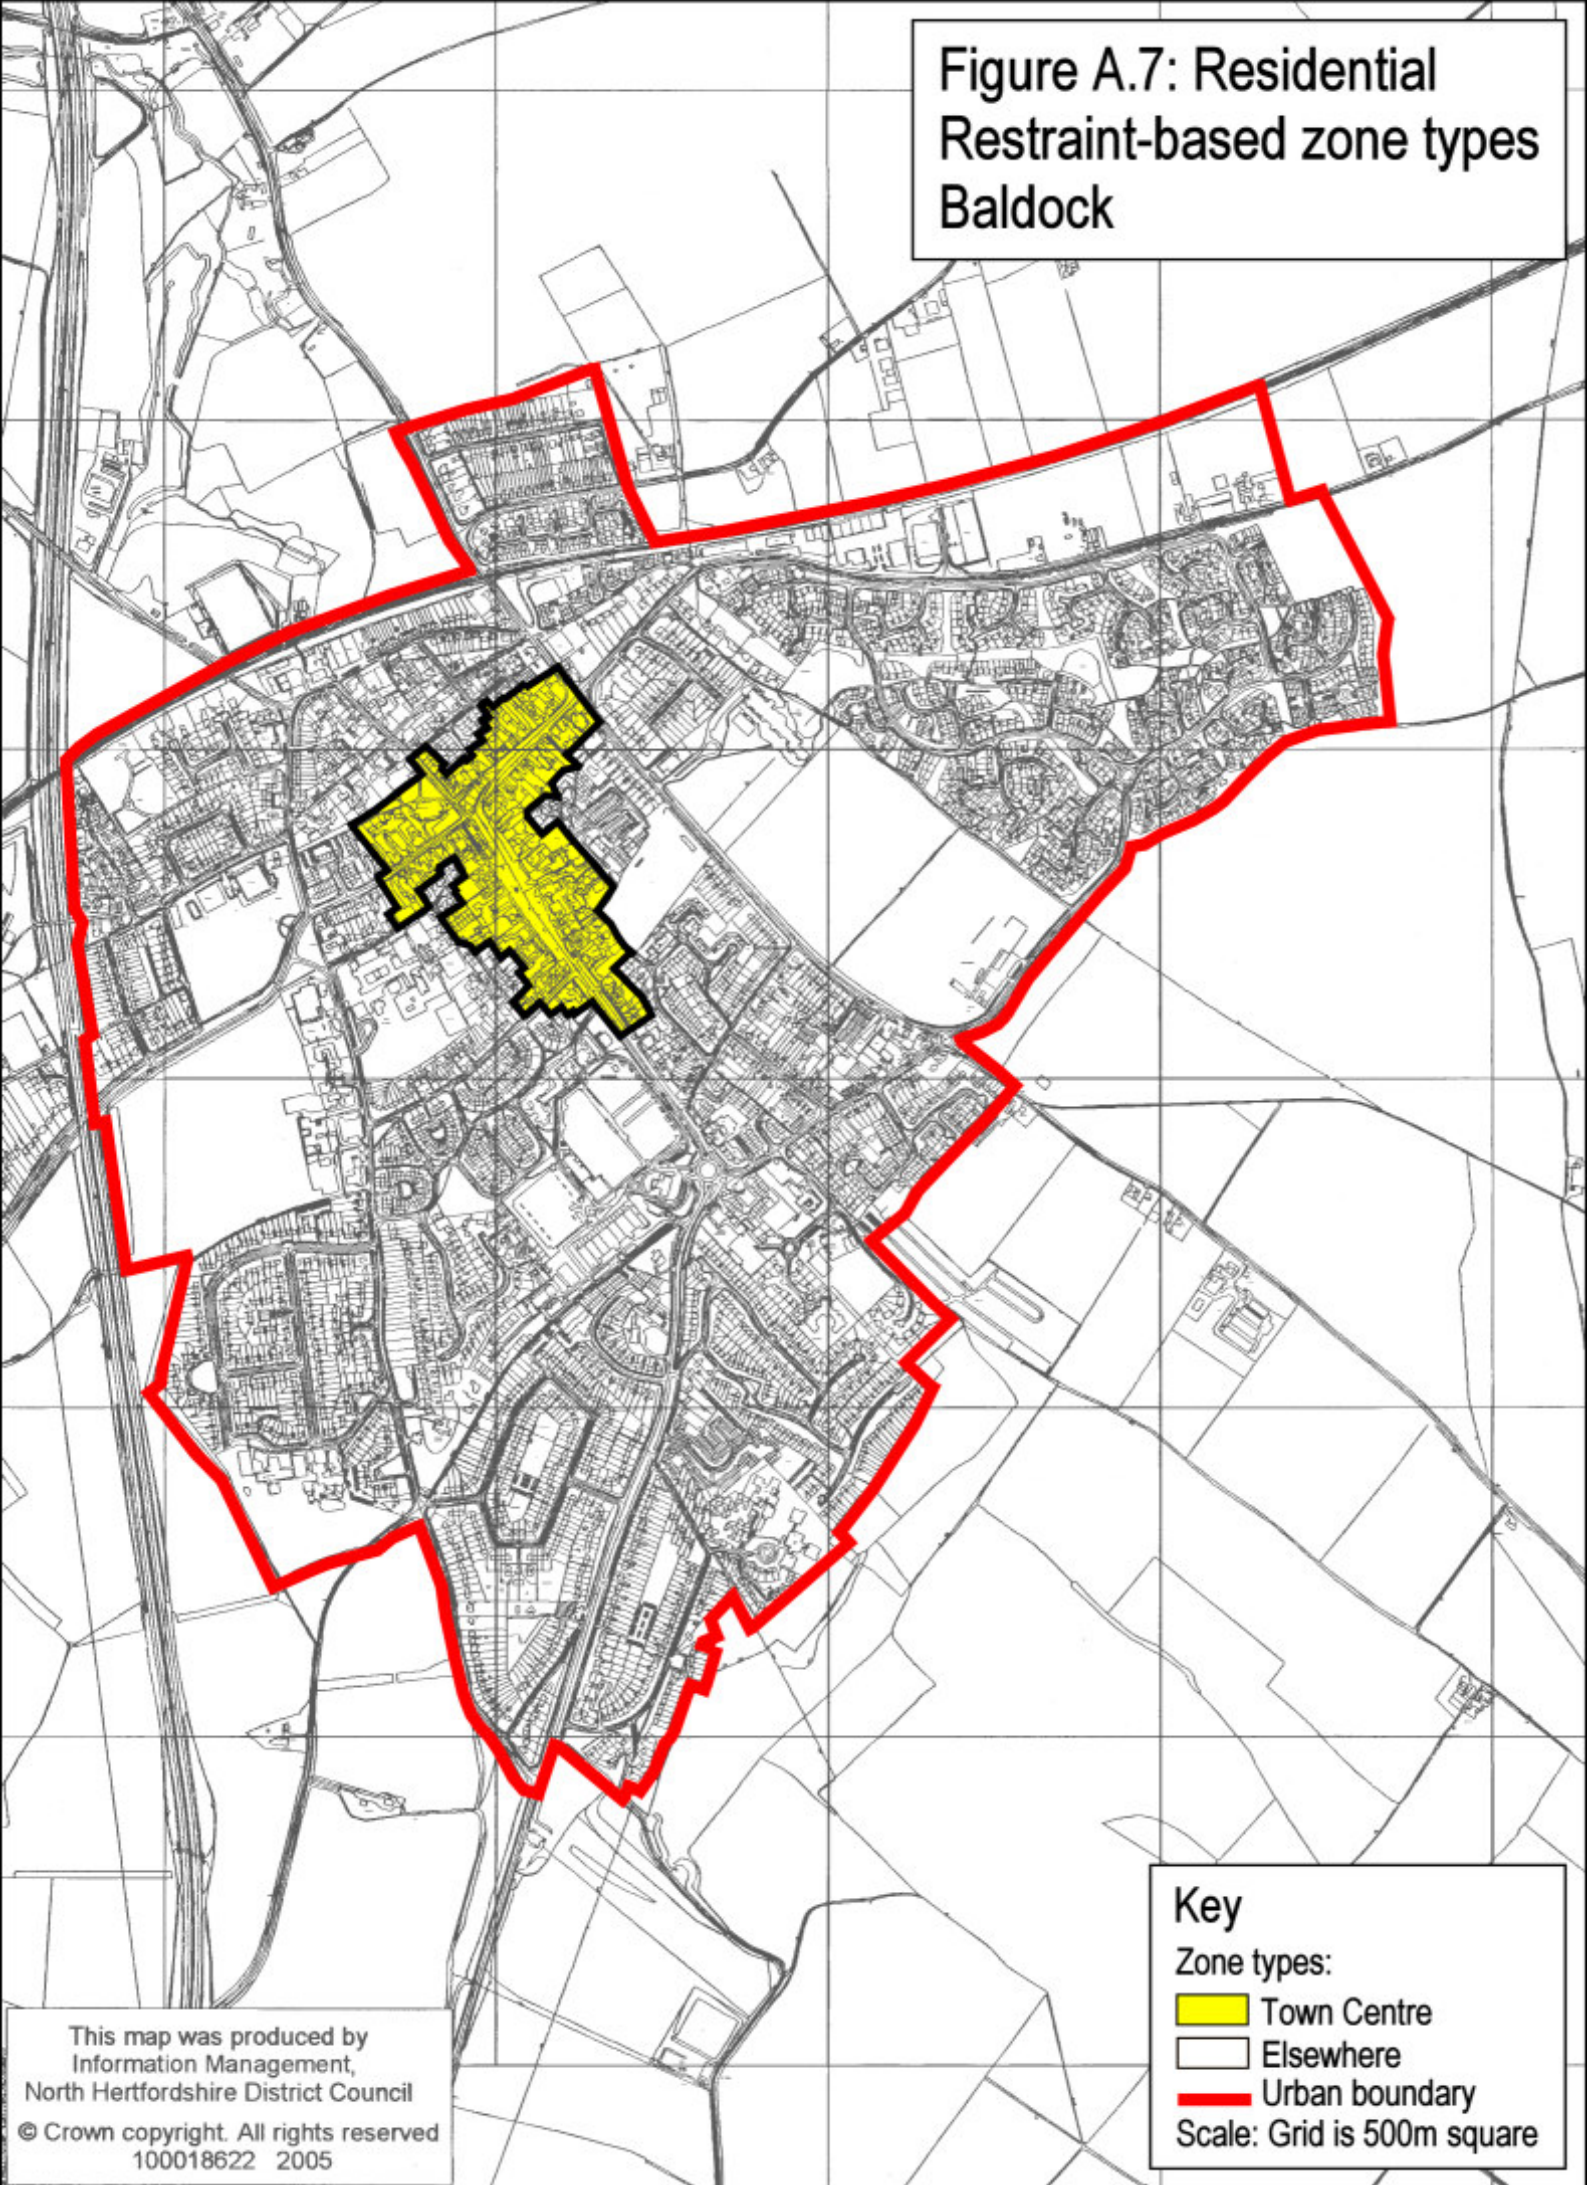

Figure A.7: Residential
Restraint-based zone types
Baldock

Key
Zone types:
■ Town Centre
□ Elsewhere
— Urban boundary
Scale: Grid is 500m square

This map was produced by
Information Management,
North Hertfordshire District Council
© Crown copyright. All rights reserved
100018622 2005