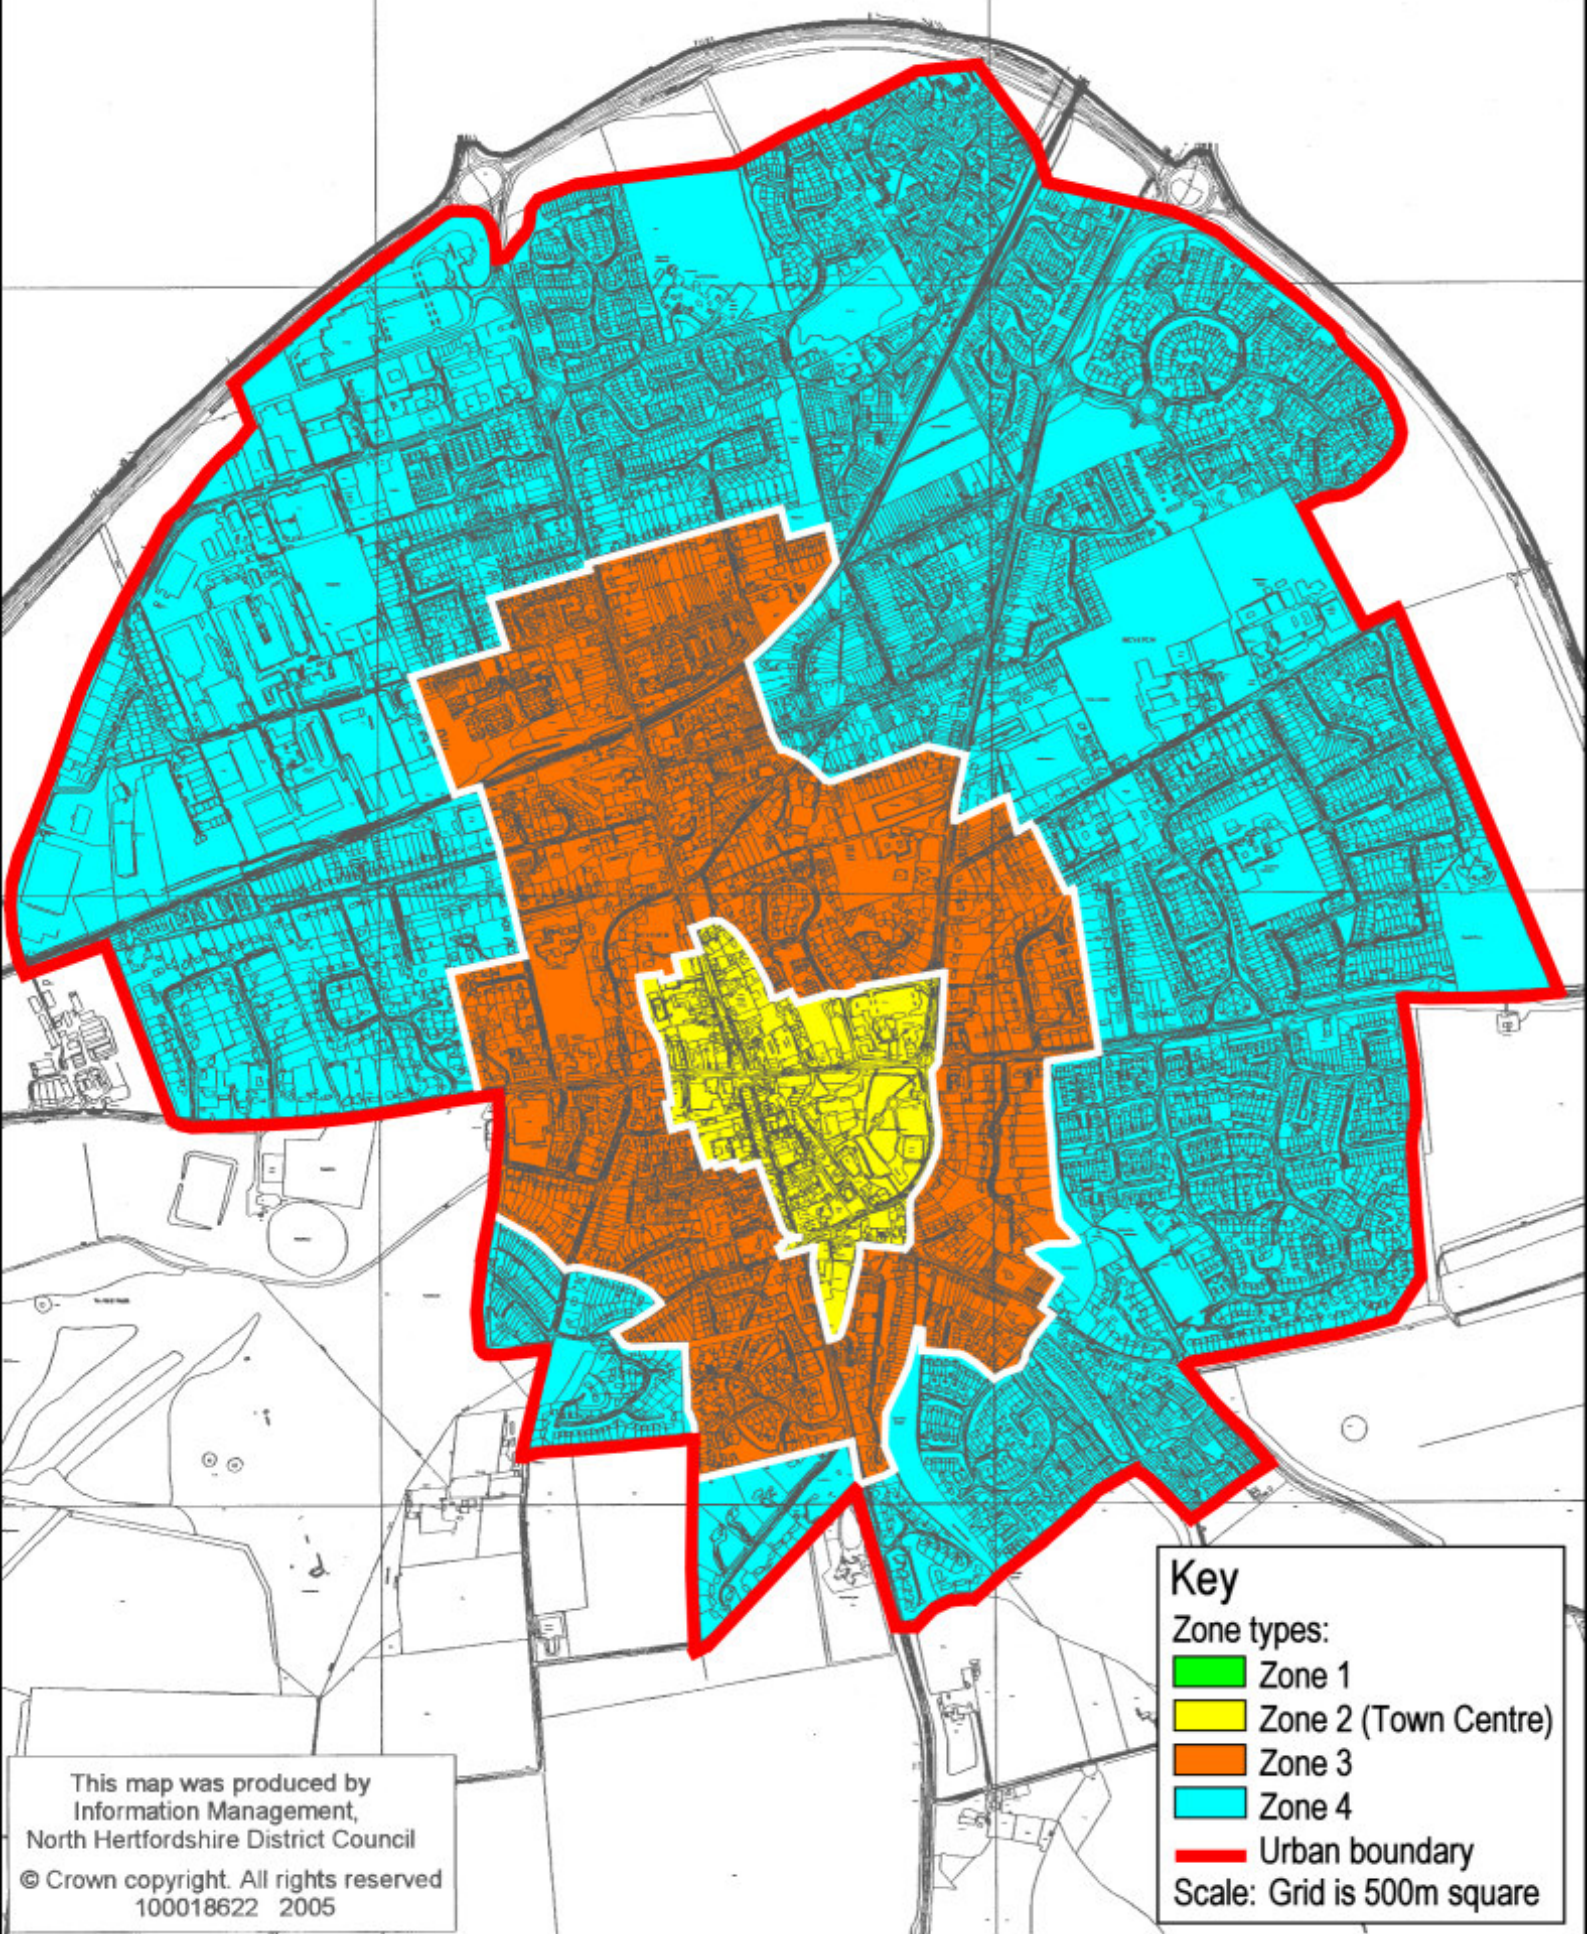

Figure A.8: Non-residential  
Restraint-based zone types  
Royston

This map was produced by  
Information Management,  
North Hertfordshire District Council  
© Crown copyright. All rights reserved  
100018622 2005