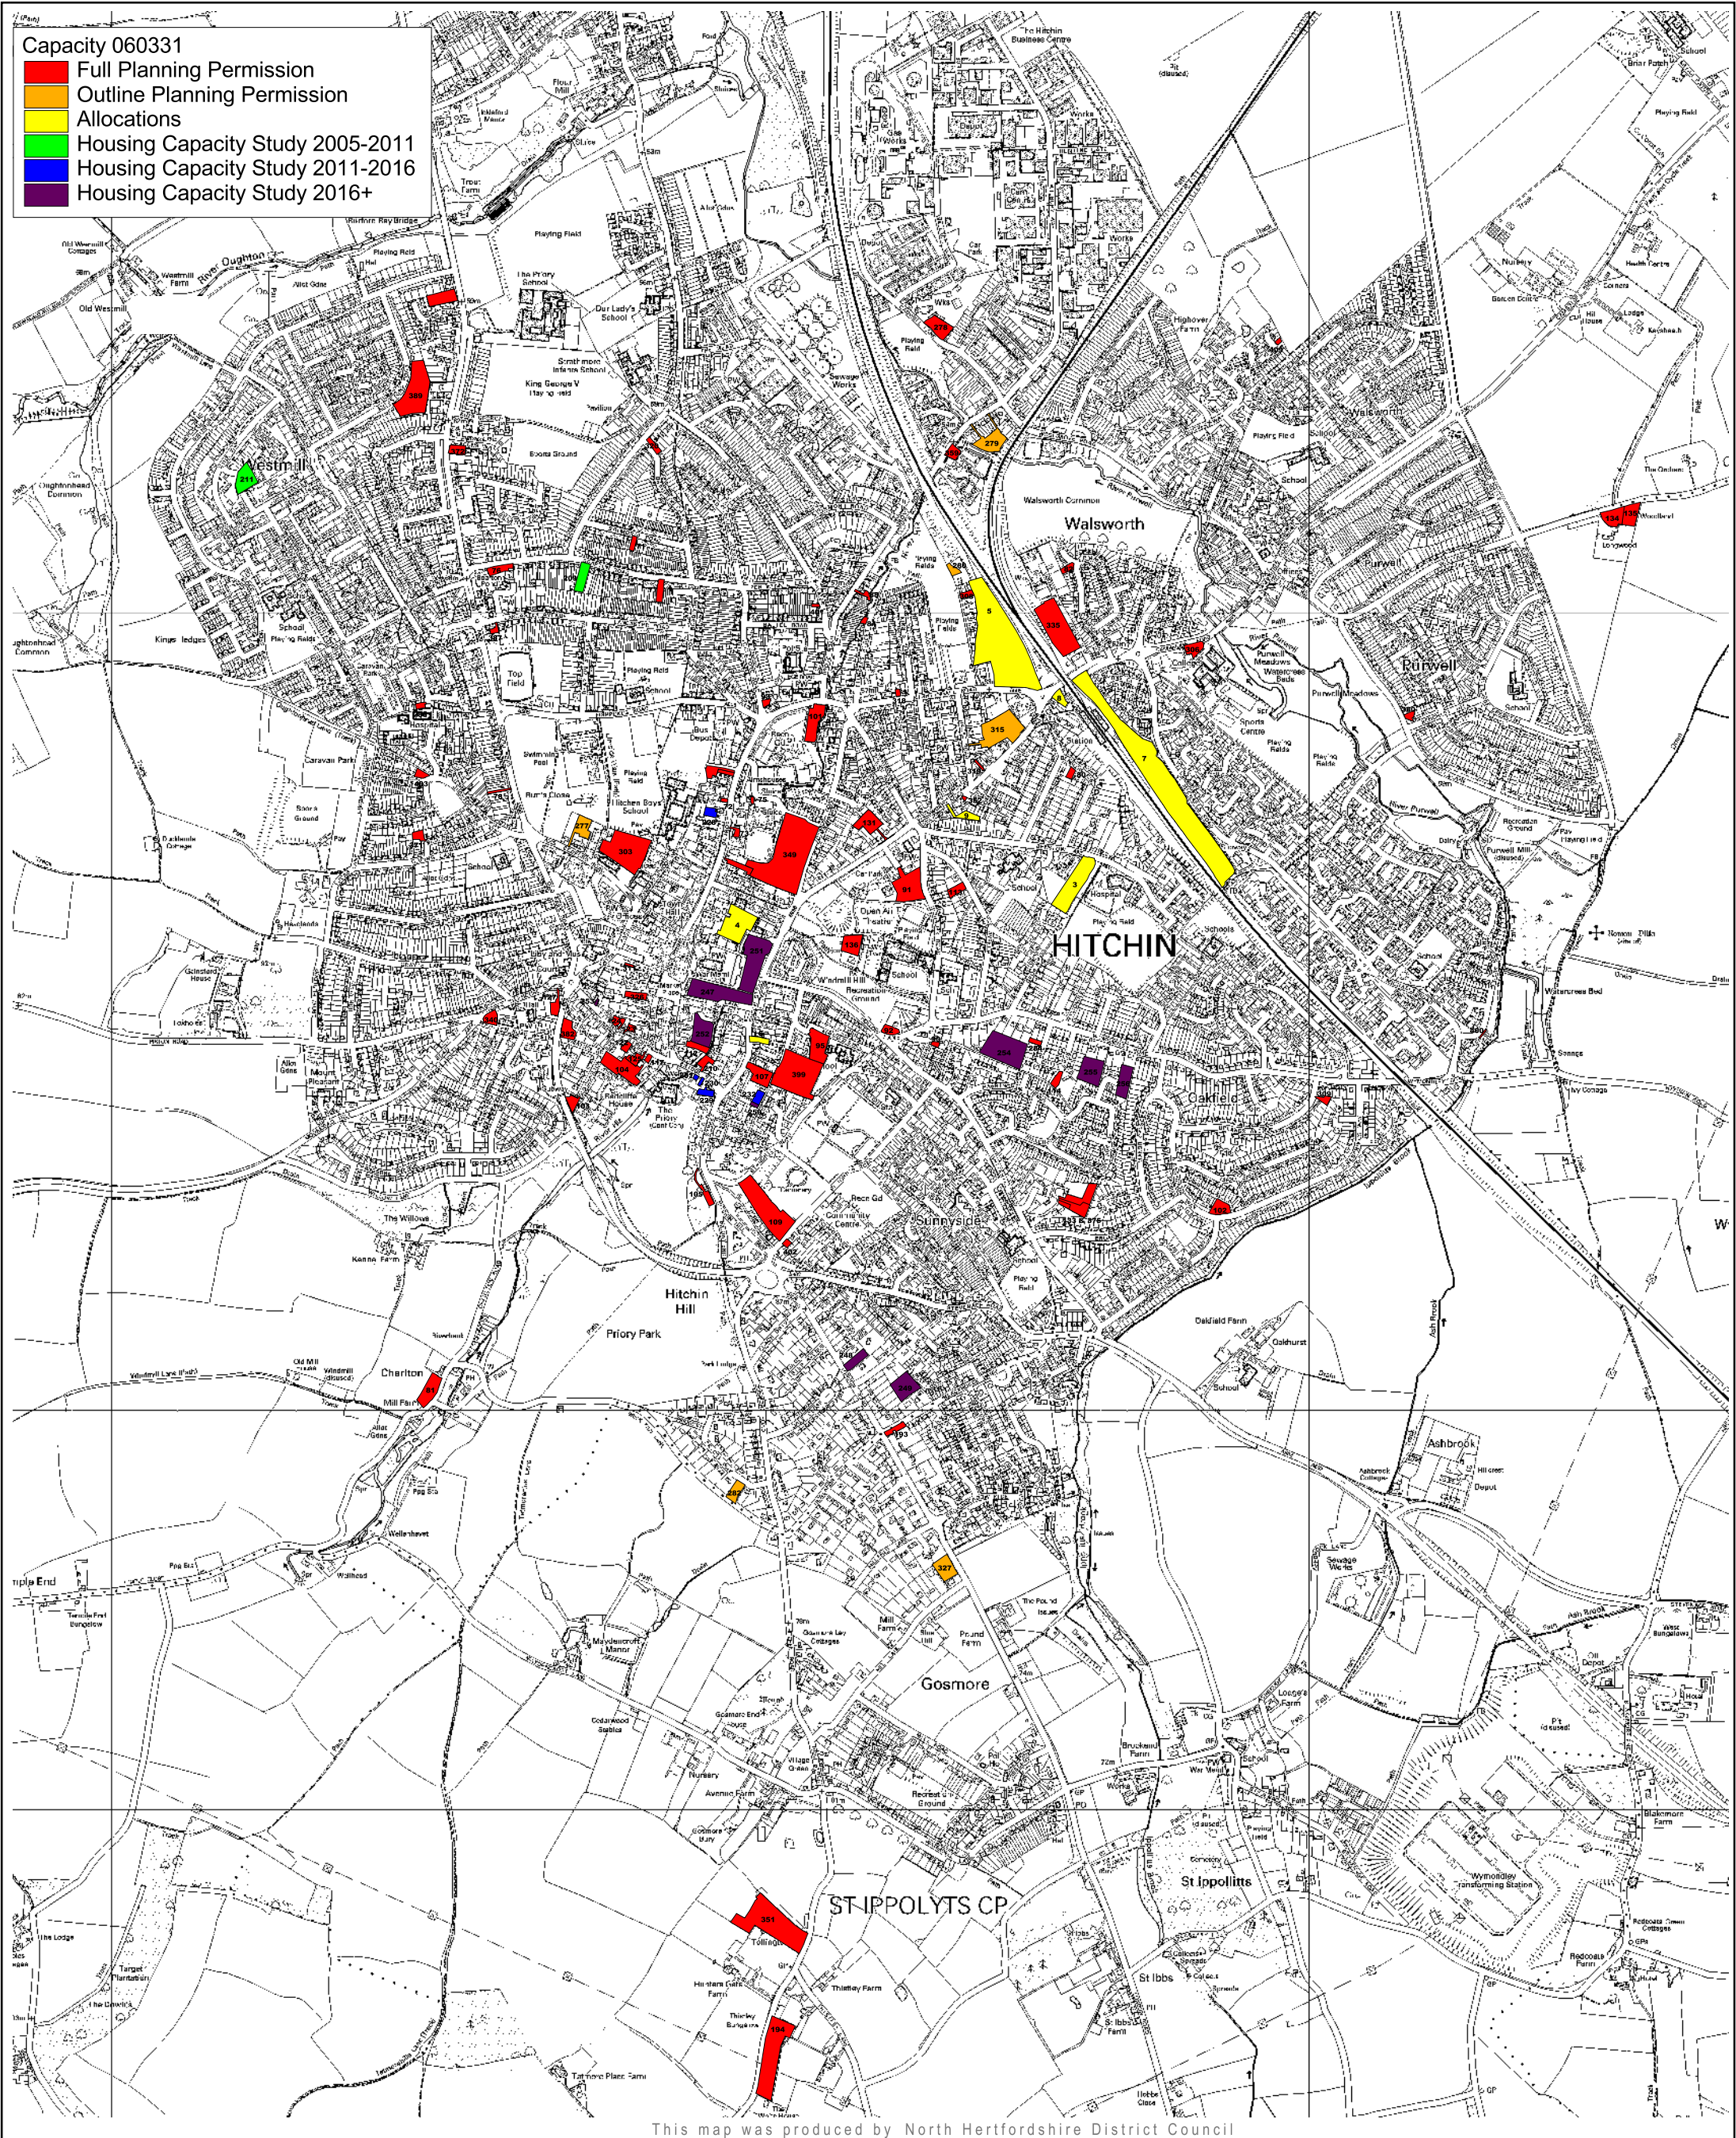

NORTH HERTFORDSHIRE DISTRICT COUNCIL

Capacity sites in Hitchin Parish and St. Ippolyts Parish

For identification

This map was produced by North Hertfordshire District Council

This map is reproduced from Ordnance Survey material with the permission of Ordnance Survey on behalf of the Controller of Her Majesty's Stationery Office © Crown copyright. Unauthorised reproduction infringes Crown copyright and may lead to prosecution or civil proceedings. 100018622 2006