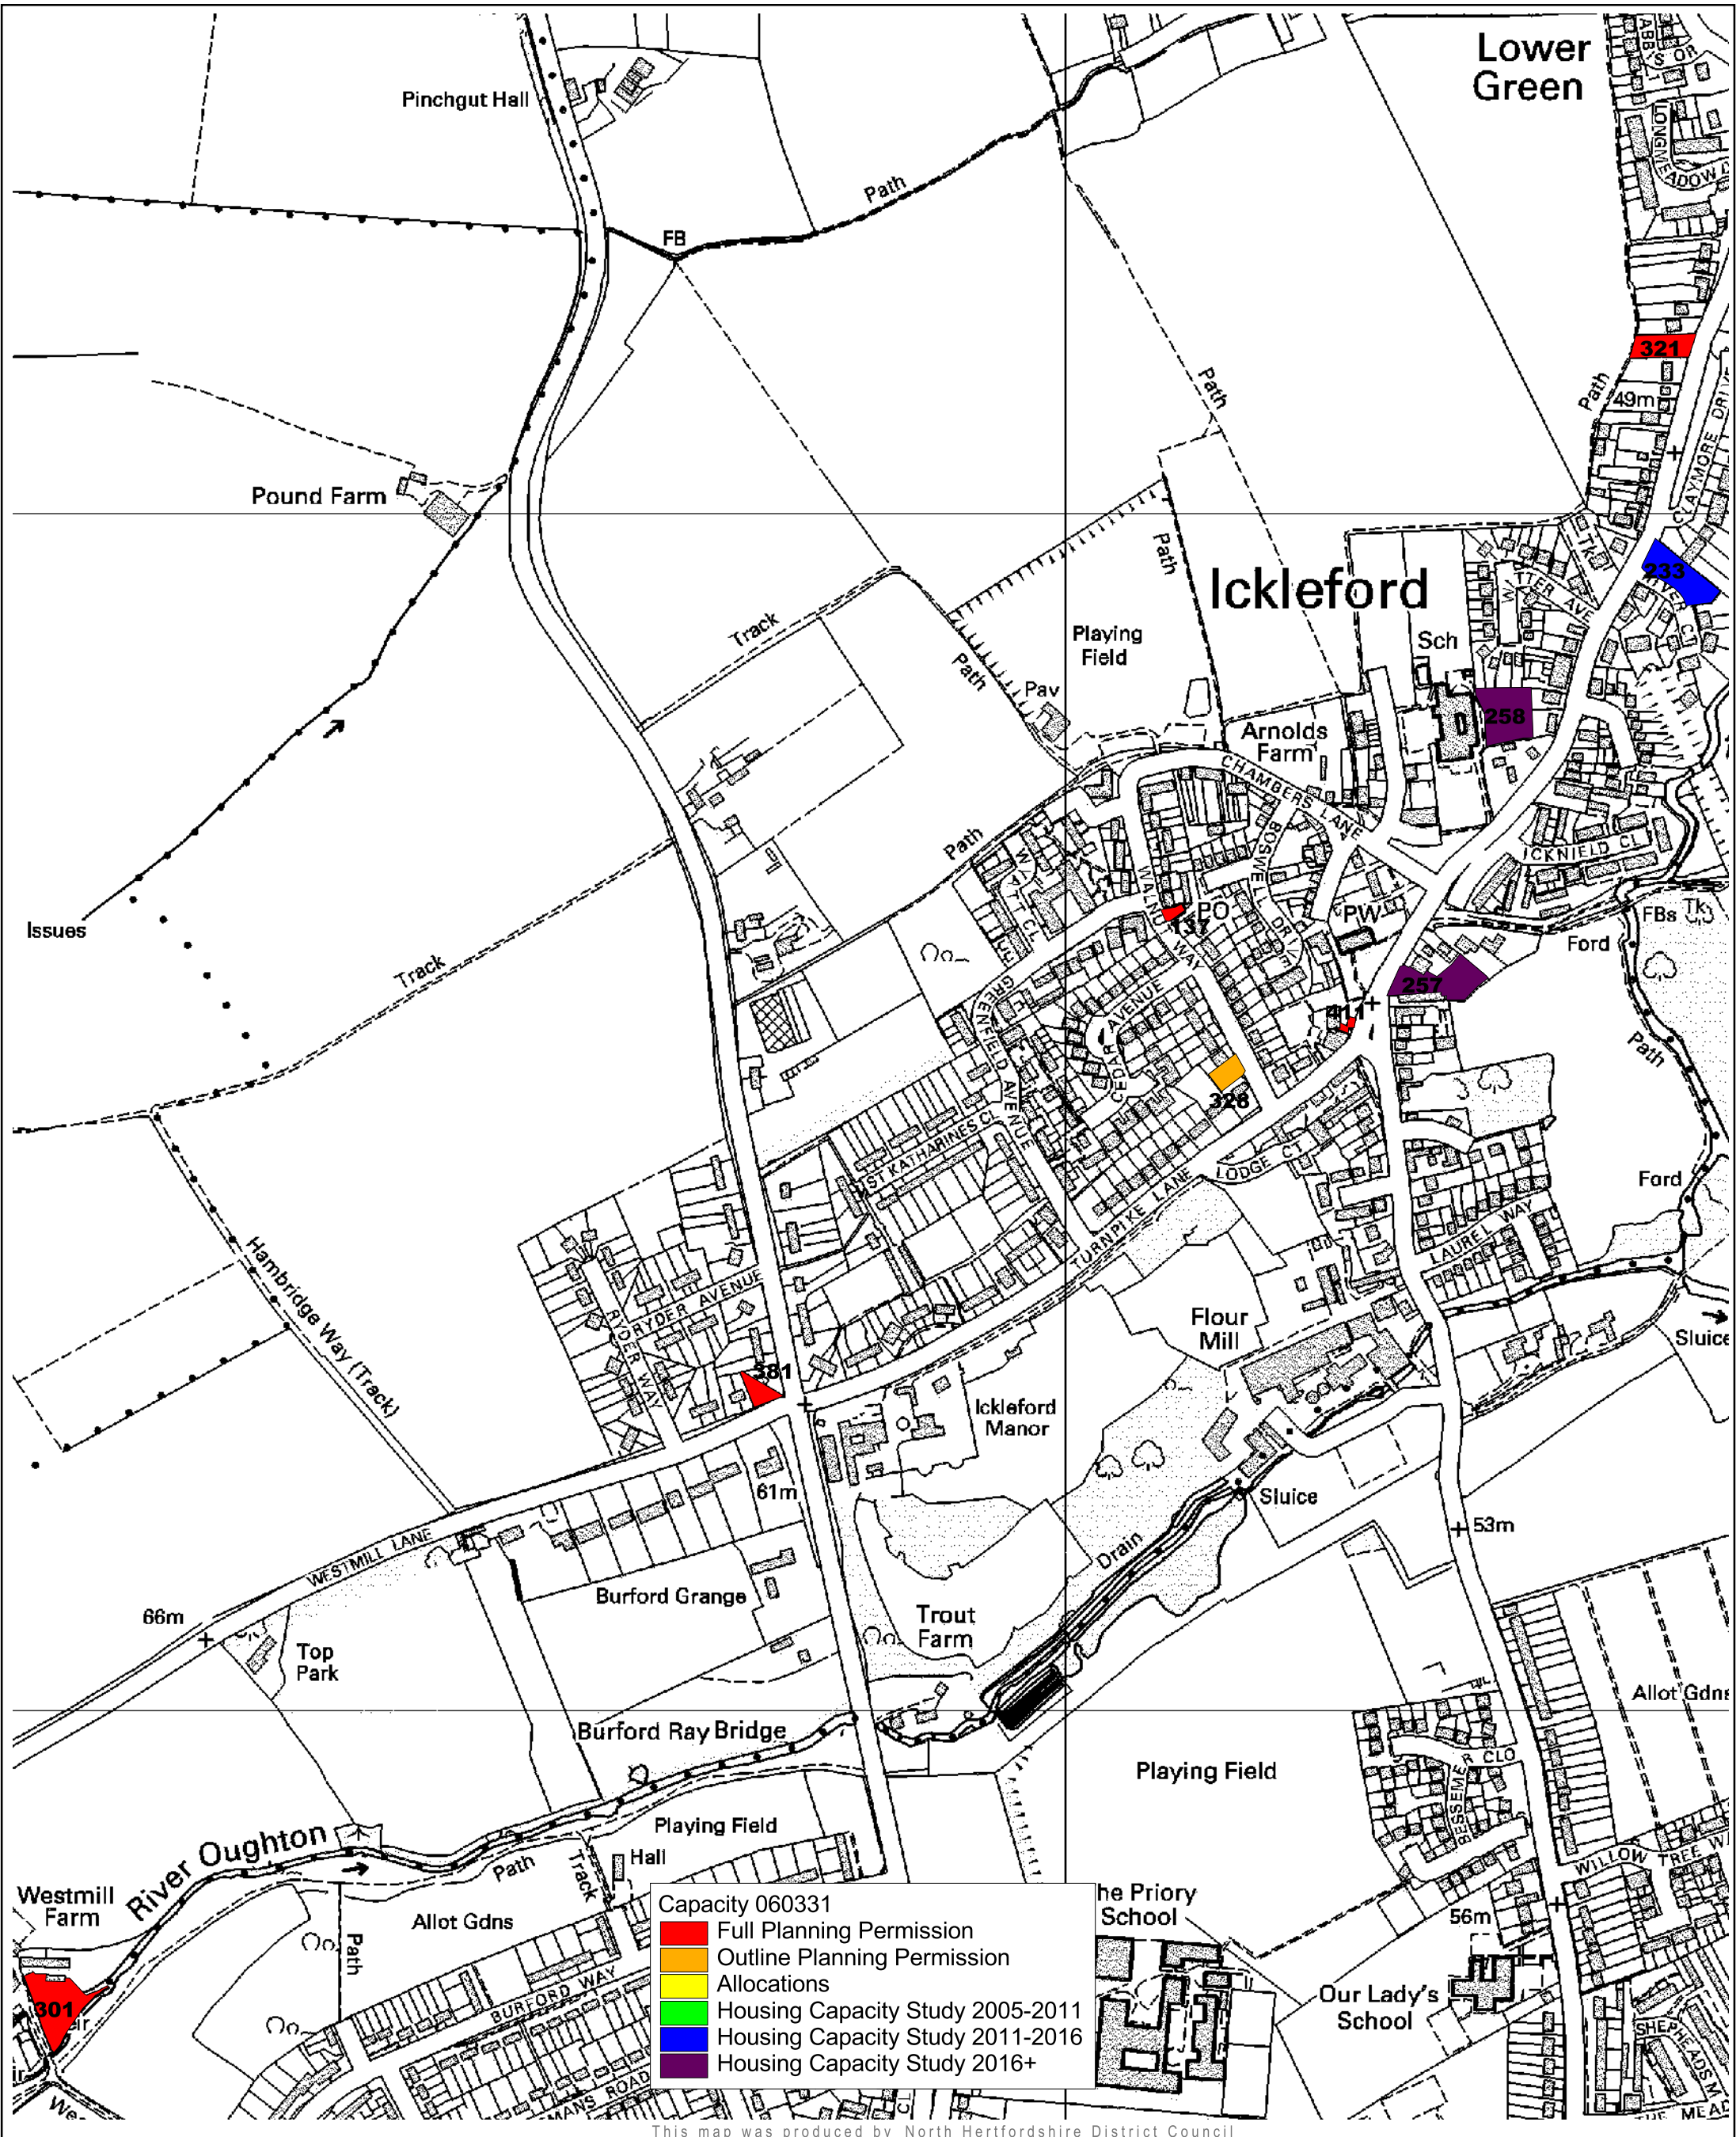

Capacity sites in Ickleford Parish

Site identification

This map was produced by North Hertfordshire District Council