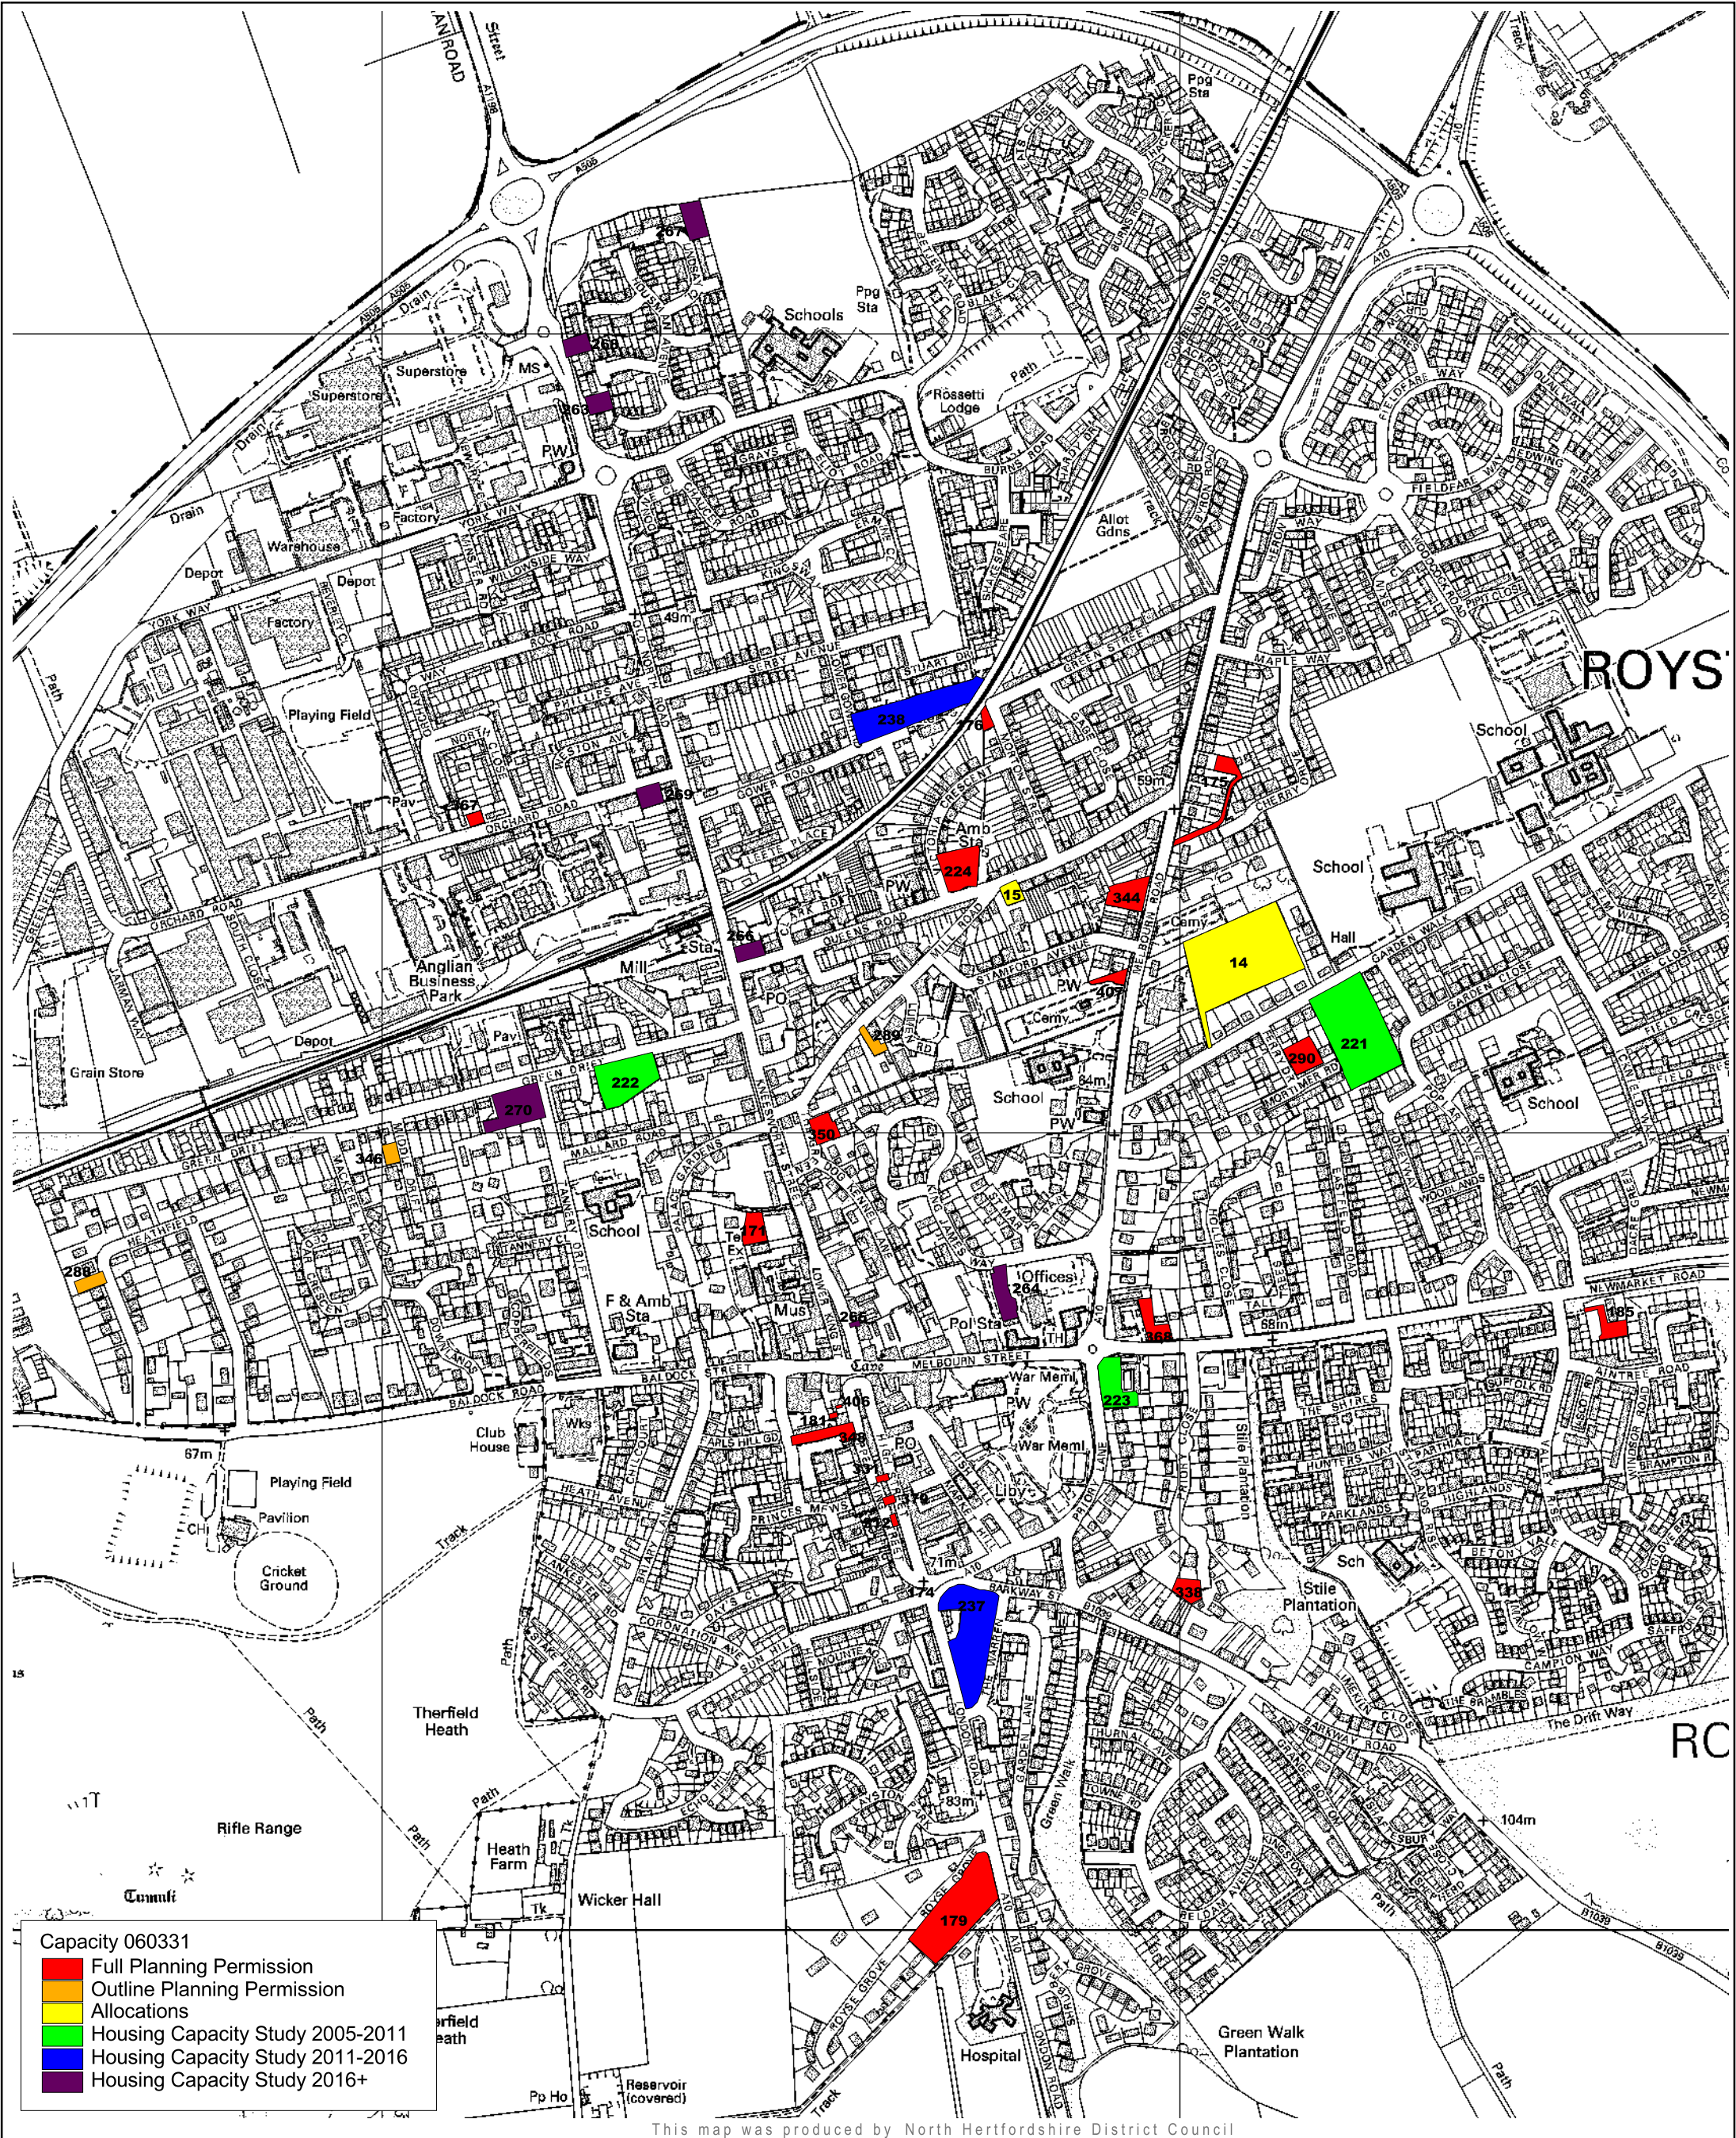

## Capacity Sites in Royston Paish

For identification

This map was produced by North Hertfordshire District Council

This map is reproduced from Ordnance Survey material with the permission of Ordnance Survey on behalf of the Controller of Her Majesty's Stationery Office © Crown copyright. Unauthorised reproduction infringes Crown copyright and may lead to prosecution or civil proceedings. 100018622 2006