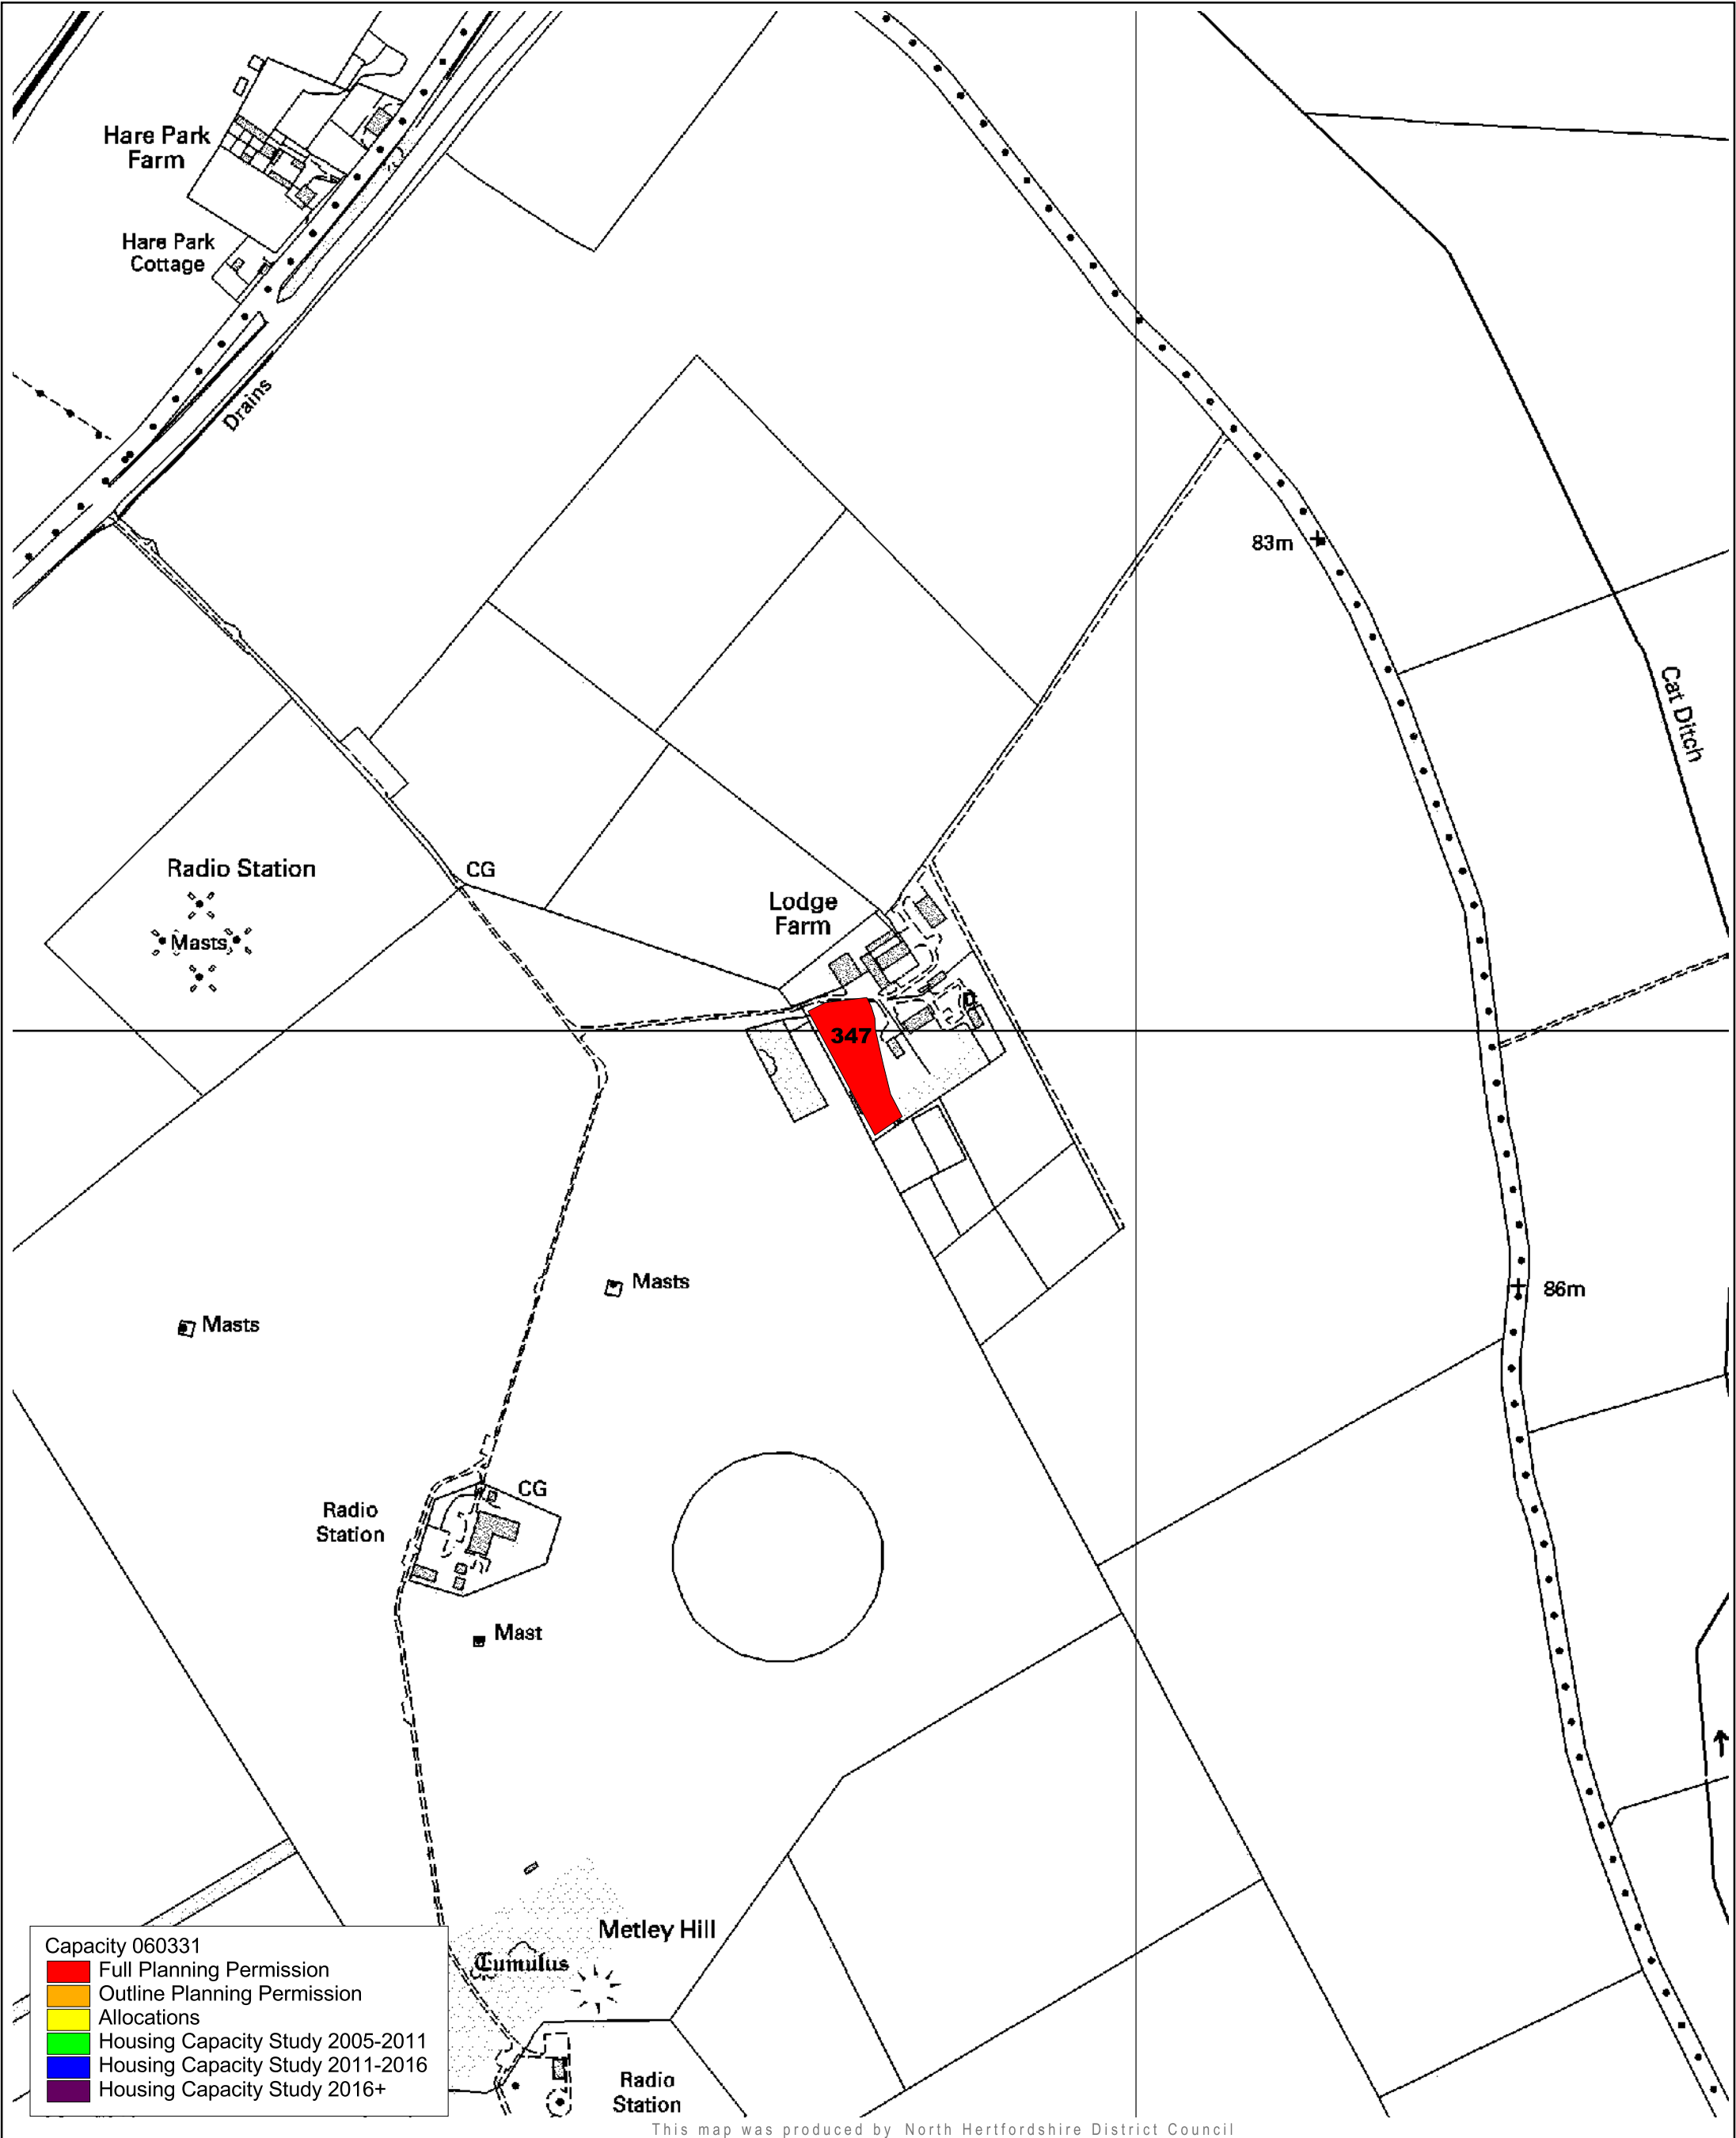

## Capacity sites in Wallington Parish

For identification

This map was produced by North Hertfordshire District Council