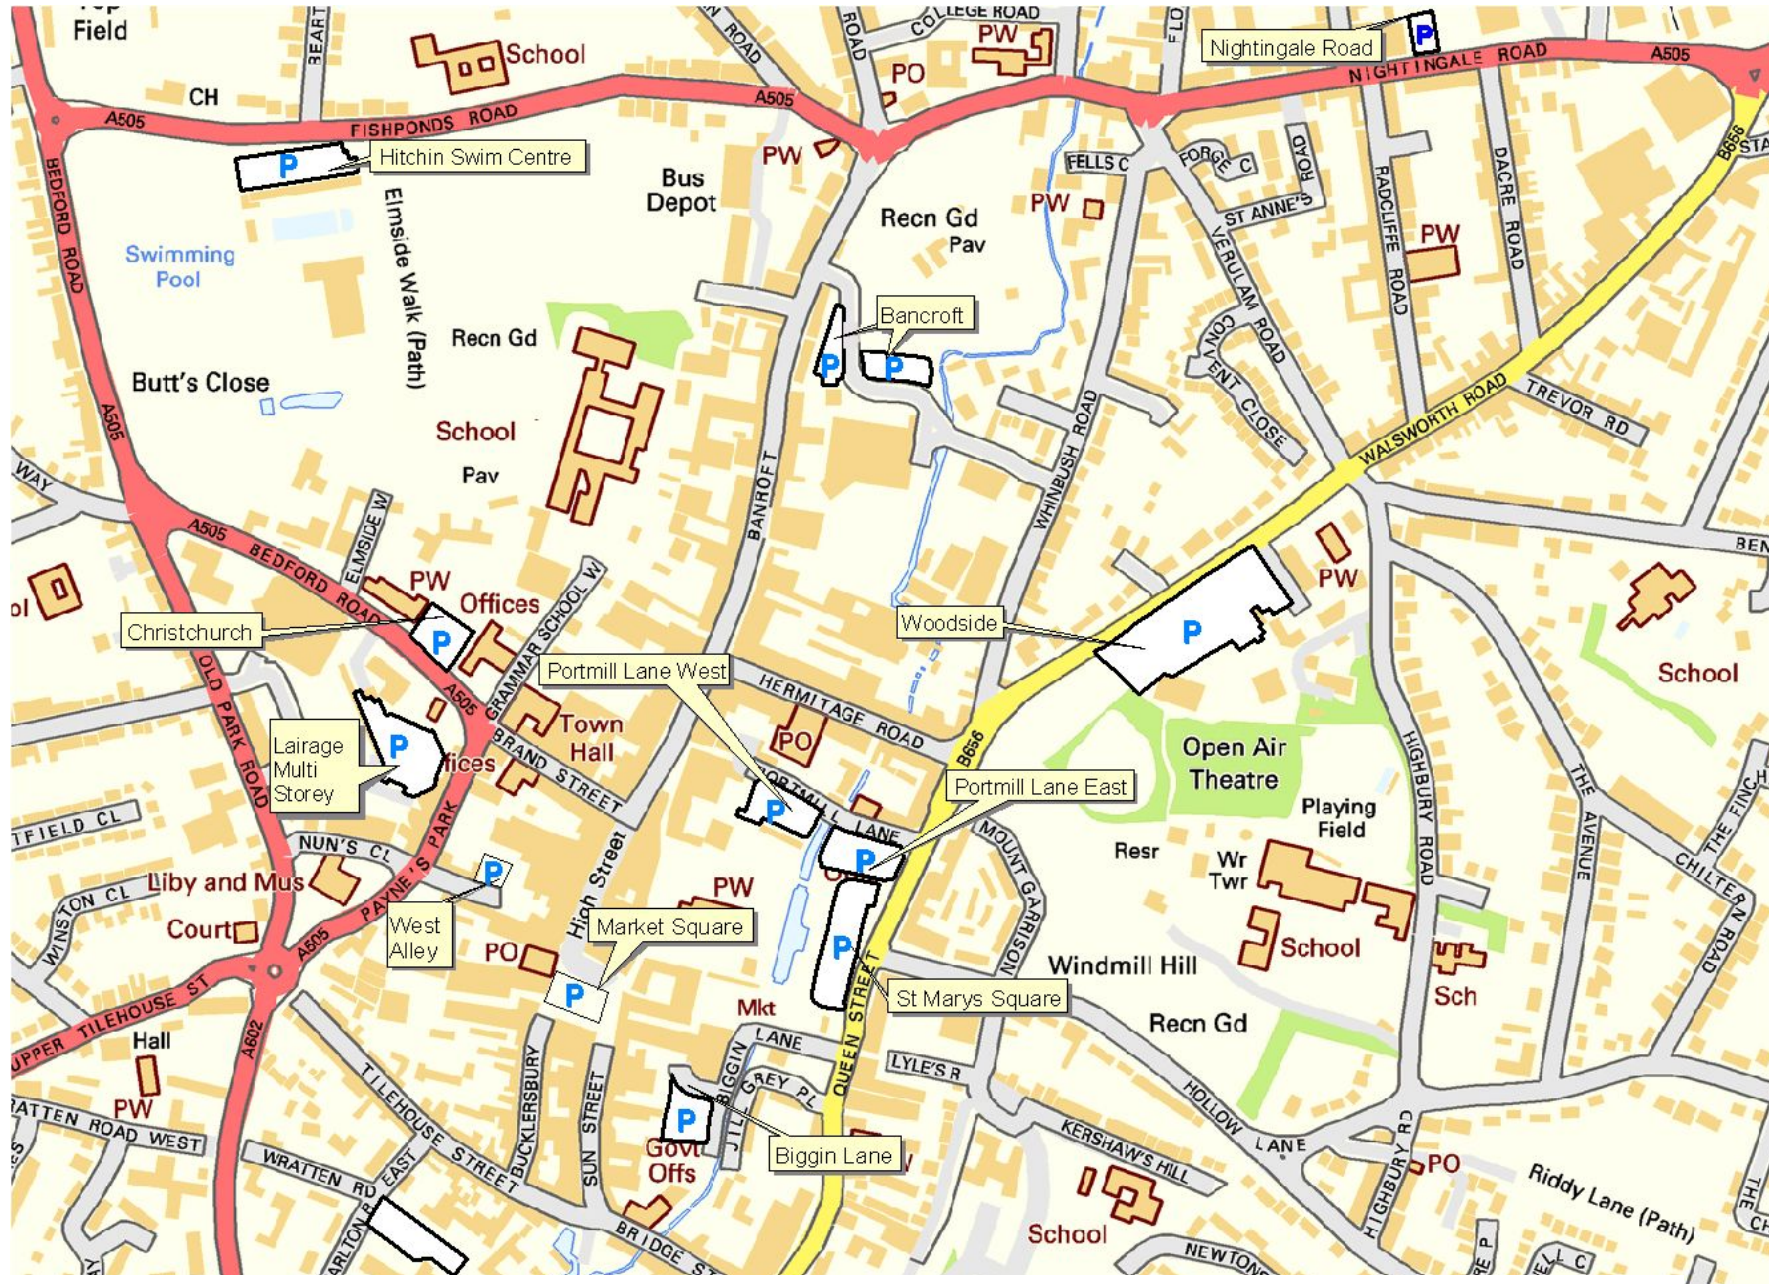

Hitchin Car Parks Maps and Tariffs

This map is reproduced from Ordnance Survey material with permission of Ordnance Survey on behalf of Her Majesty's Stationery Office Crown Copyright. Unauthorised reproduction infringes Crown Copyright and may lead to prosecution or civil proceedings. North Hertfordshire District Council. 100018622 2007. This map is not to scale.

Car Park	Opening Times	Charges	Spaces	Type	Disabled Bays
Woodside Walsworth Road SG4 9SG	24hr	up to 1 hour 0.60 up to 2 hours 0.80 up to 3 hours 2.30 over 3 hours 3.40	314	Long	0
Bancroft SG5 1PP	24hr	up to 1 hour 0.60 up to 2 hours 0.80 up to 3 hours 2.30 over 3 hours 3.40	125	Long	3
Hitchin Swim Centre Fishponds Road SG5 1HA	24hr	up to 3 hours 1.00 up to 4 hours 2.00 up to 6 hours 3.00 up to 8 hours 4.00 up to 10 hours 5.00	93	Short	6
West Alley Off Paynes Park SG5 1EH (100% Disabled Parking)	24hr	No Charge	10	3 hours maximum	0
Nightingale Road SG5 1RQ	24hr	No Charge	20	Amenity	0
St Faiths Church Woolgrove Road SG4 0BS	24hr	No Charge	30	Amenity	0
Market Square SG5 1DR	24hr	No Charge	20	Amenity	0