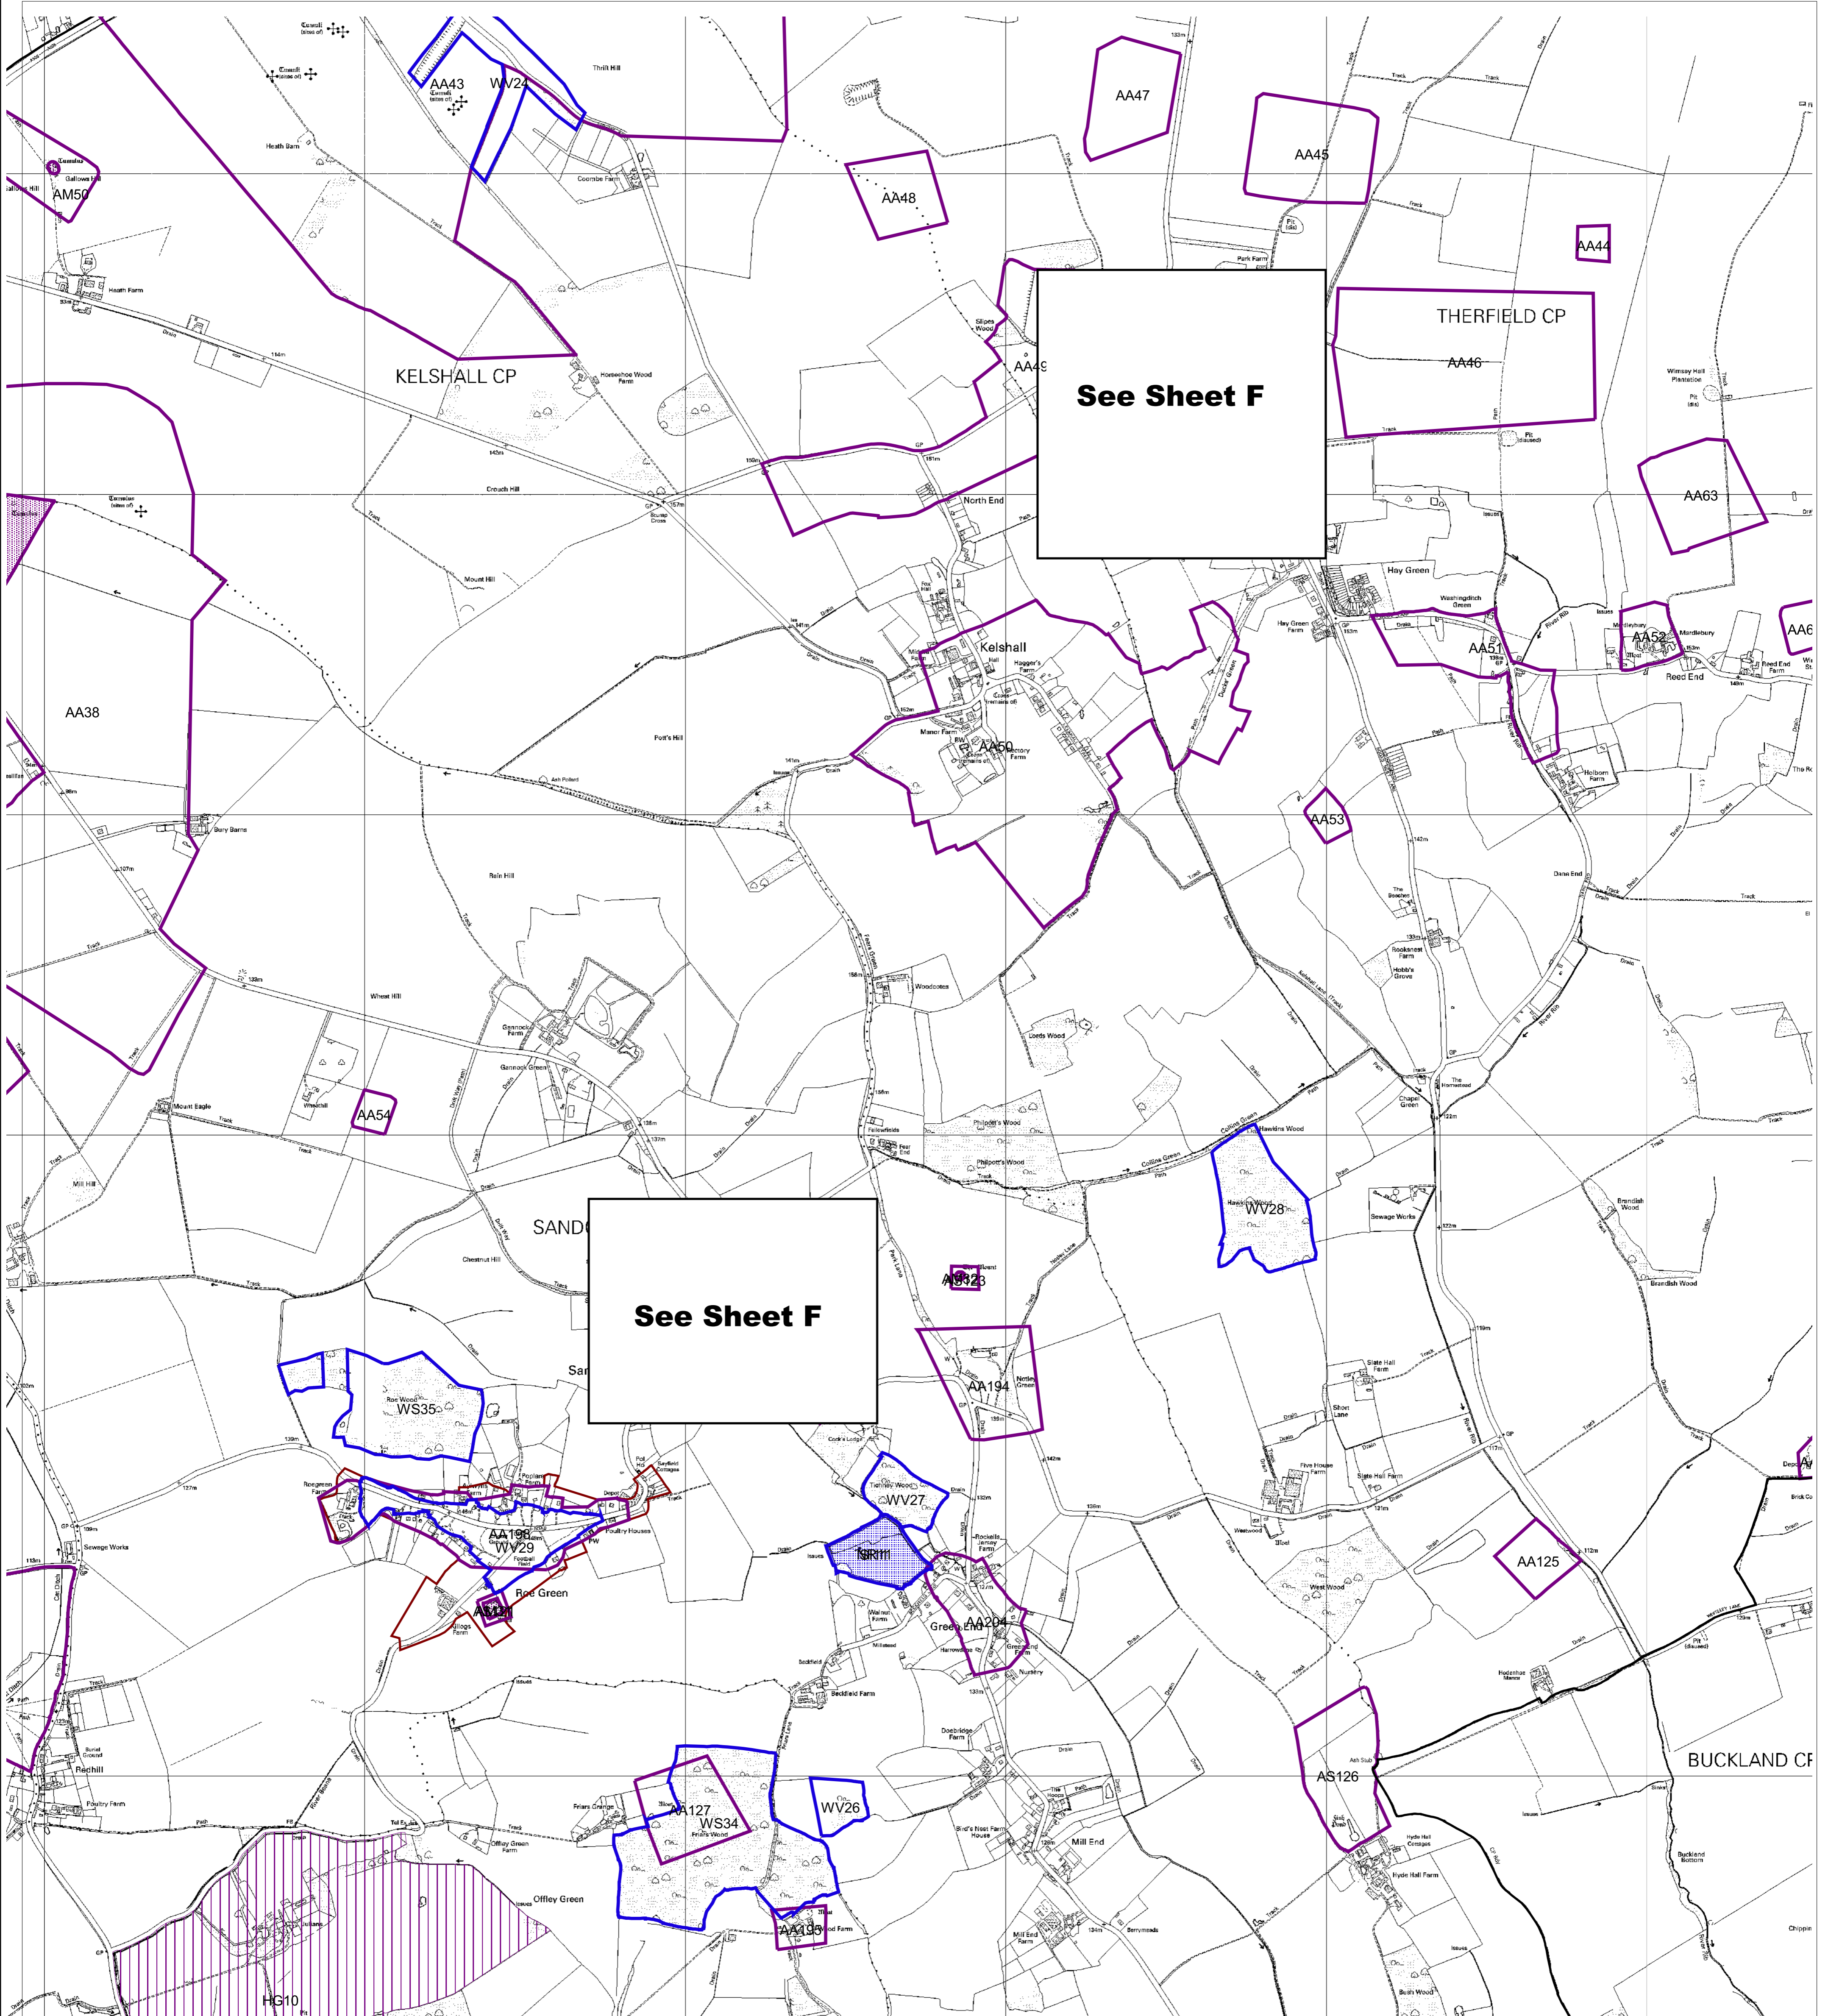

Saved policies

- Town centre mask**
- Rest
 - TC
 - Proposals
 - North East Stevenage: Policy 4
 - Additional essential landscaping: Policy 21
 - Landscape and open space pattern: Policy 21
 - Consolidation of Landscape and Open Space Pattern
 - Landscape and Open Space Pattern
- Wildlife and nature: Policy 14**
- Local Nature Reserve
 - Nature Reserve
 - Site of Wildlife Significance
 - Site of Wildlife Value
 - Sites of Special Scientific Interest: Policy 14
- Archaeology: Policy 16**
- Archaeological areas
 - Areas of archaeological significance
 - Ancient monuments: shown for information only - not part of saved Local Plan
 - Historic Parks and Gardens: Policy 19
 - Town centre areas: Policy 42
 - Shopping frontages: Policy 43
 - Area of Outstanding Natural Beauty: Policy 11
 - Business areas: Policy 37
 - Employment areas: Policy 36
 - Conservation area: shown for information only - not part of saved Local Plan
 - Selected villages: Policy 7
 - Village character areas: Policy 7
 - Royston development limits: Policy 9
 - Rural area beyond the green belt: Policy 6
 - Green belt: Policy 2

This map is reproduced from Ordnance Survey material with the permission of Ordnance Survey on behalf of Her Majesty's Stationery Office © Crown copyright. Unauthorised reproduction infringes Crown copyright and may lead to prosecution or civil proceedings. 100018622 2006

Scale 1 : 10 000

This map was produced by North Hertfordshire District Council