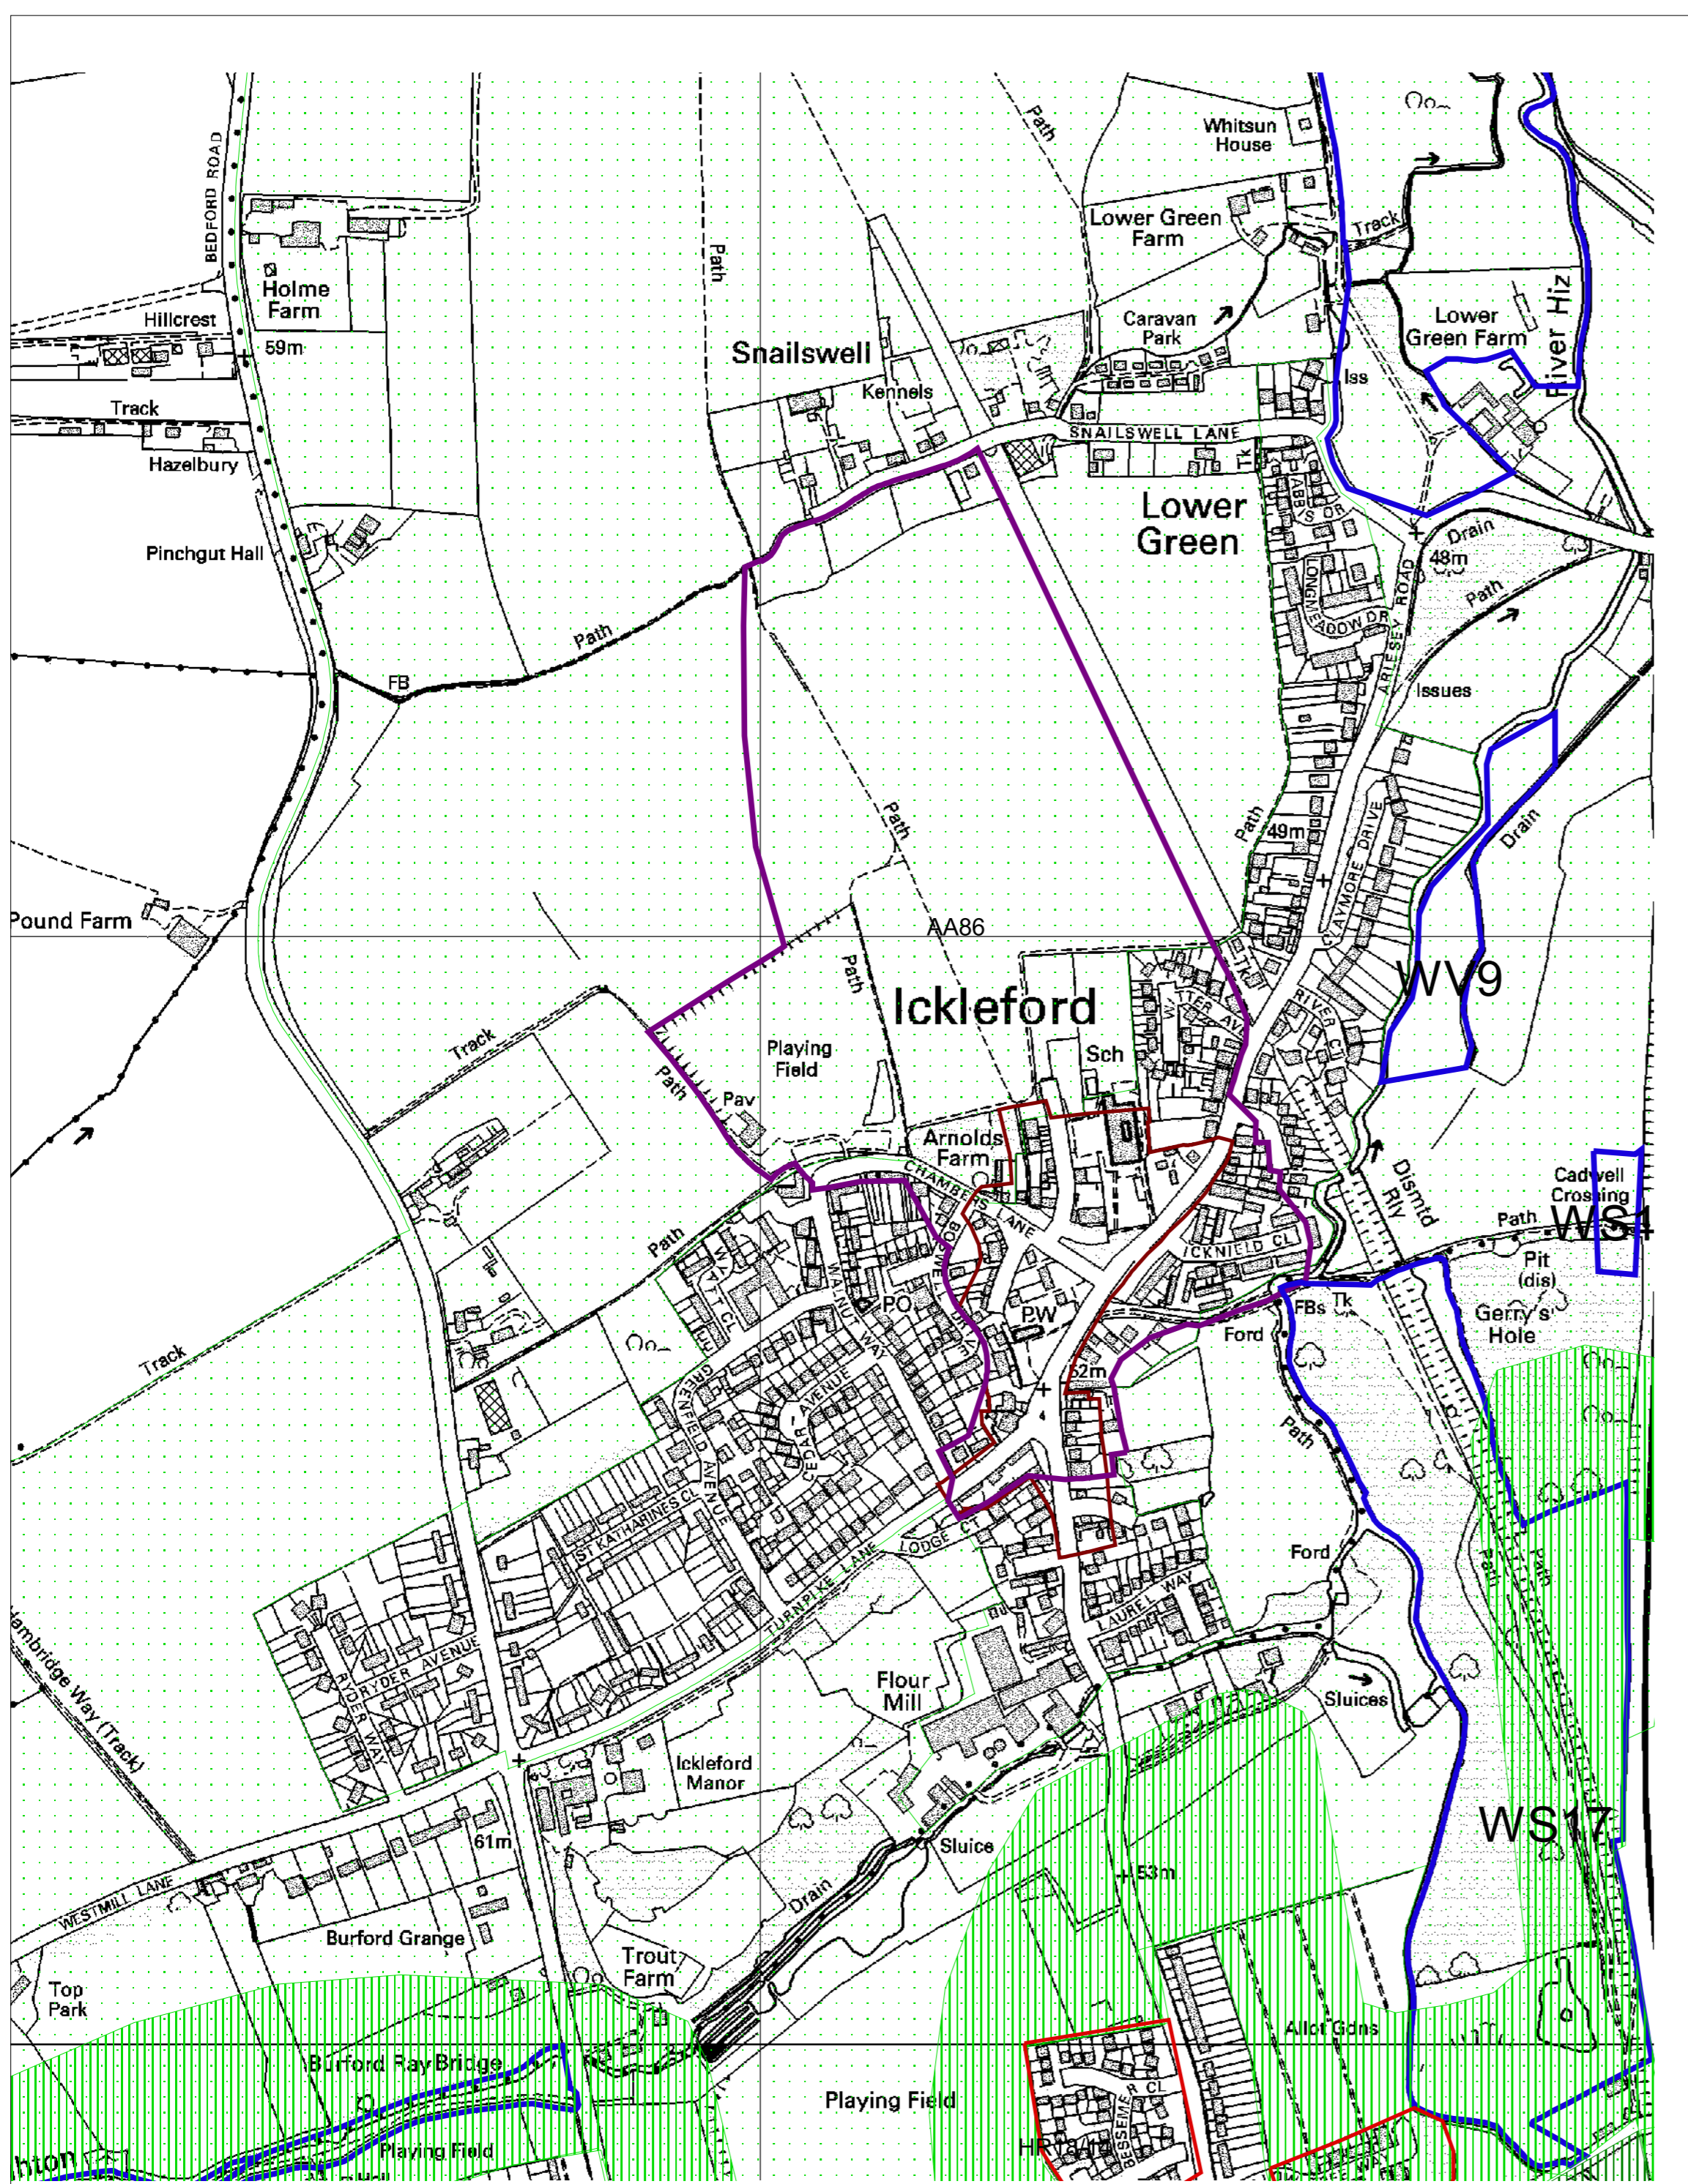

### Ickleford

- District boundary
- Graveley proposals
- Proposals
- Additional essential landscaping: Policy 21
- Landscape and open space pattern: Policy 21
- Consolidation of Landscape and Open Space Pattern
- Landscape and Open Space Pattern
- Wildlife and nature: Policy 14
- Local Nature Reserve
- Nature Reserve
- Site of Wildlife Significance
- Site of Wildlife Value
- Sites of Special Scientific Interest: Policy 14
- Archaeology: Policy 16
- Archaeological areas
- Areas of archaeological significance
- Ancient monuments: shown for information only - not part of saved Local Plan
- Historic Parks and Gardens: Policy 19
- Town centre areas: Policy 42
- Shopping frontages: Policy 43
- Area of Outstanding Natural Beauty: Policy 11
- Business areas: Policy 37
- Employment areas: Policy 36
- Conservation area: shown for information only - not part of saved Local Plan
- Selected villages: Policy 7
- Village character areas: Policy 7
- Royston development limits: Policy 9
- Rural area beyond the green belt: Policy 6
- Green belt: Policy 2

### Little Wymondley