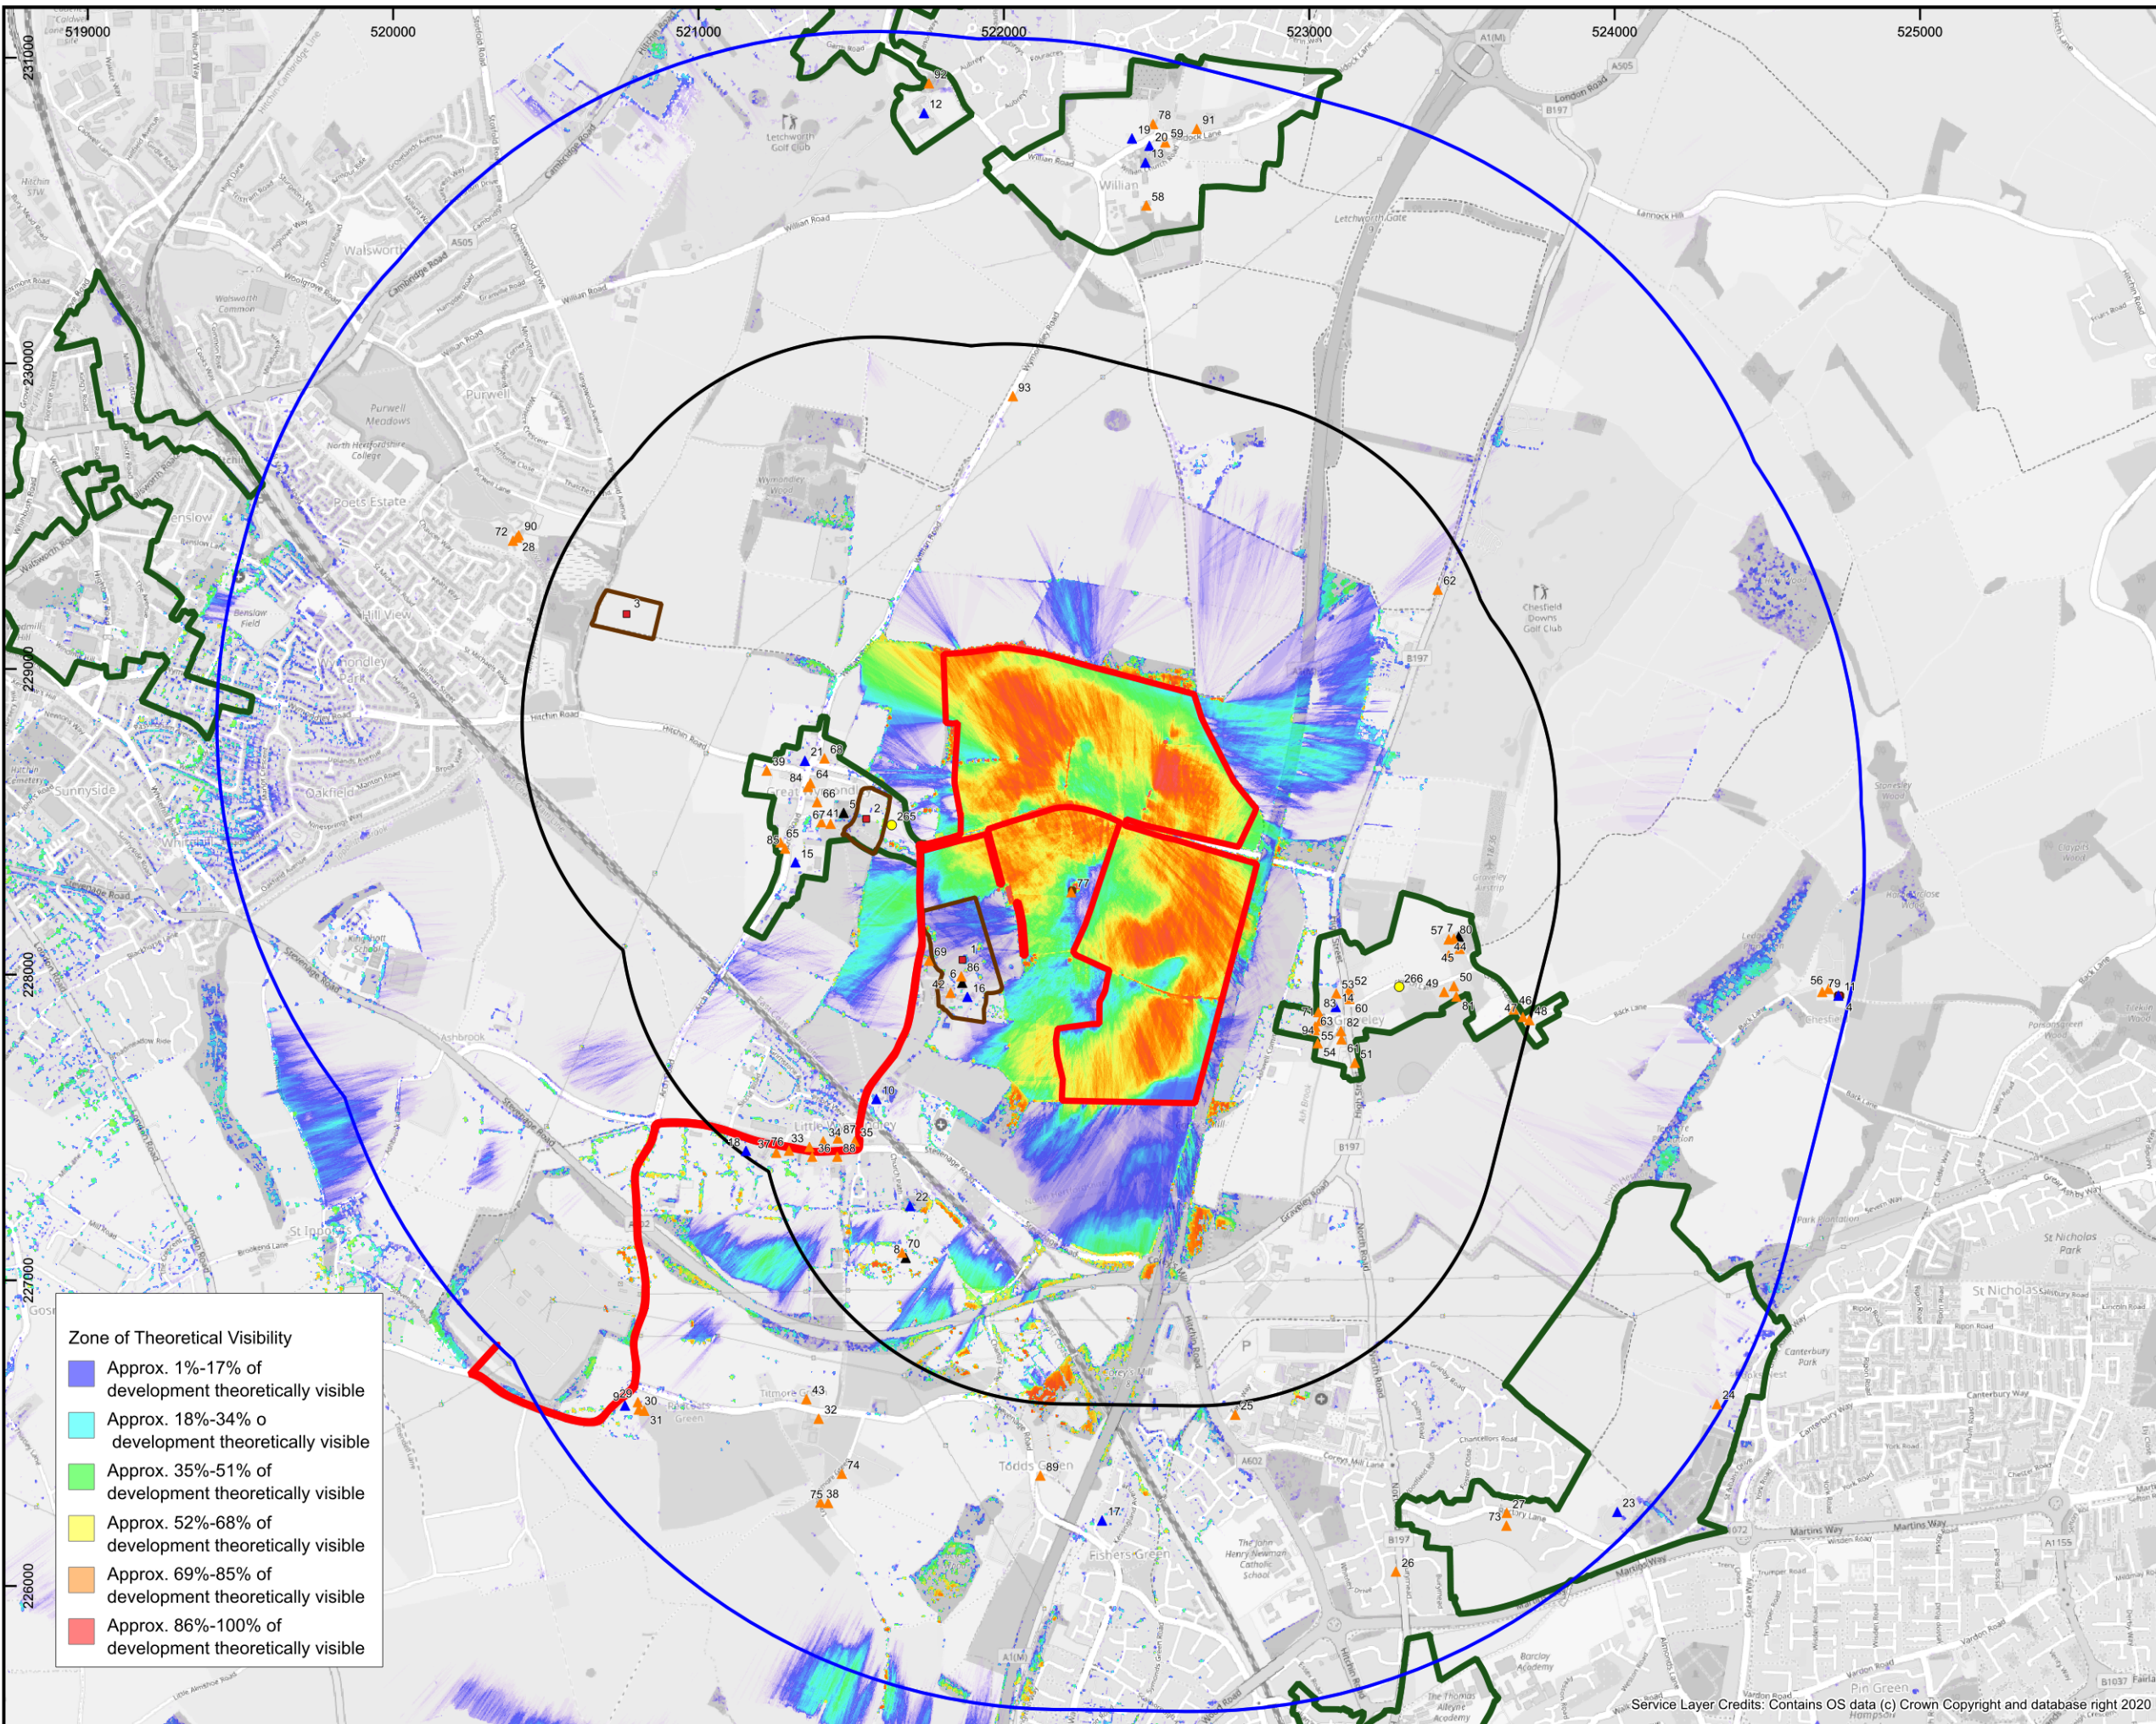

Designated Heritage Assets within 2km of the Site with the Bare Earth Zone of Theoretical Visibility

Legend

- Site Boundary
- 1km Study Area
- 2km Study Area
- Scheduled Monument
- ▲ Listed Building - Grade I
- ▲ Listed Building - Grade II\*
- ▲ Listed Building - Grade II
- Conservation Area
- Scheduled Monument Extent
- Conservation Area Extent

FOR  
AXIS

Drawn/checked:	LB/SO
DWG no:	01/27249/REP/01/01
AOC Project No:	27249

SYSTEM  
Coordinate System: British National Grid  
Projection: Transverse Mercator  
Datum: OSGB 1936

SCALE 1:21,000@A3

- Zone of Theoretical Visibility**
- Approx. 1%-17% of development theoretically visible
  - Approx. 18%-34% of development theoretically visible
  - Approx. 35%-51% of development theoretically visible
  - Approx. 52%-68% of development theoretically visible
  - Approx. 69%-85% of development theoretically visible
  - Approx. 86%-100% of development theoretically visible

FOR AXIS

<b>Drawn/checked:</b>	LB/SO
<b>DWG no:</b>	01/27249/REP/01/01
<b>AOC Project No:</b>	27249

SYSTEM  
 Coordinate System: British National Grid  
 Projection: Transverse Mercator  
 Datum: OSGB 1936

SCALE 1:21,000@A3

- Zone of Theoretical Visibility**
- Approx. 1%-17% of development theoretically visible
  - Approx. 18%-34% of development theoretically visible
  - Approx. 35%-51% of development theoretically visible
  - Approx. 52%-68% of development theoretically visible
  - Approx. 69%-85% of development theoretically visible
  - Approx. 86%-100% of development theoretically visible