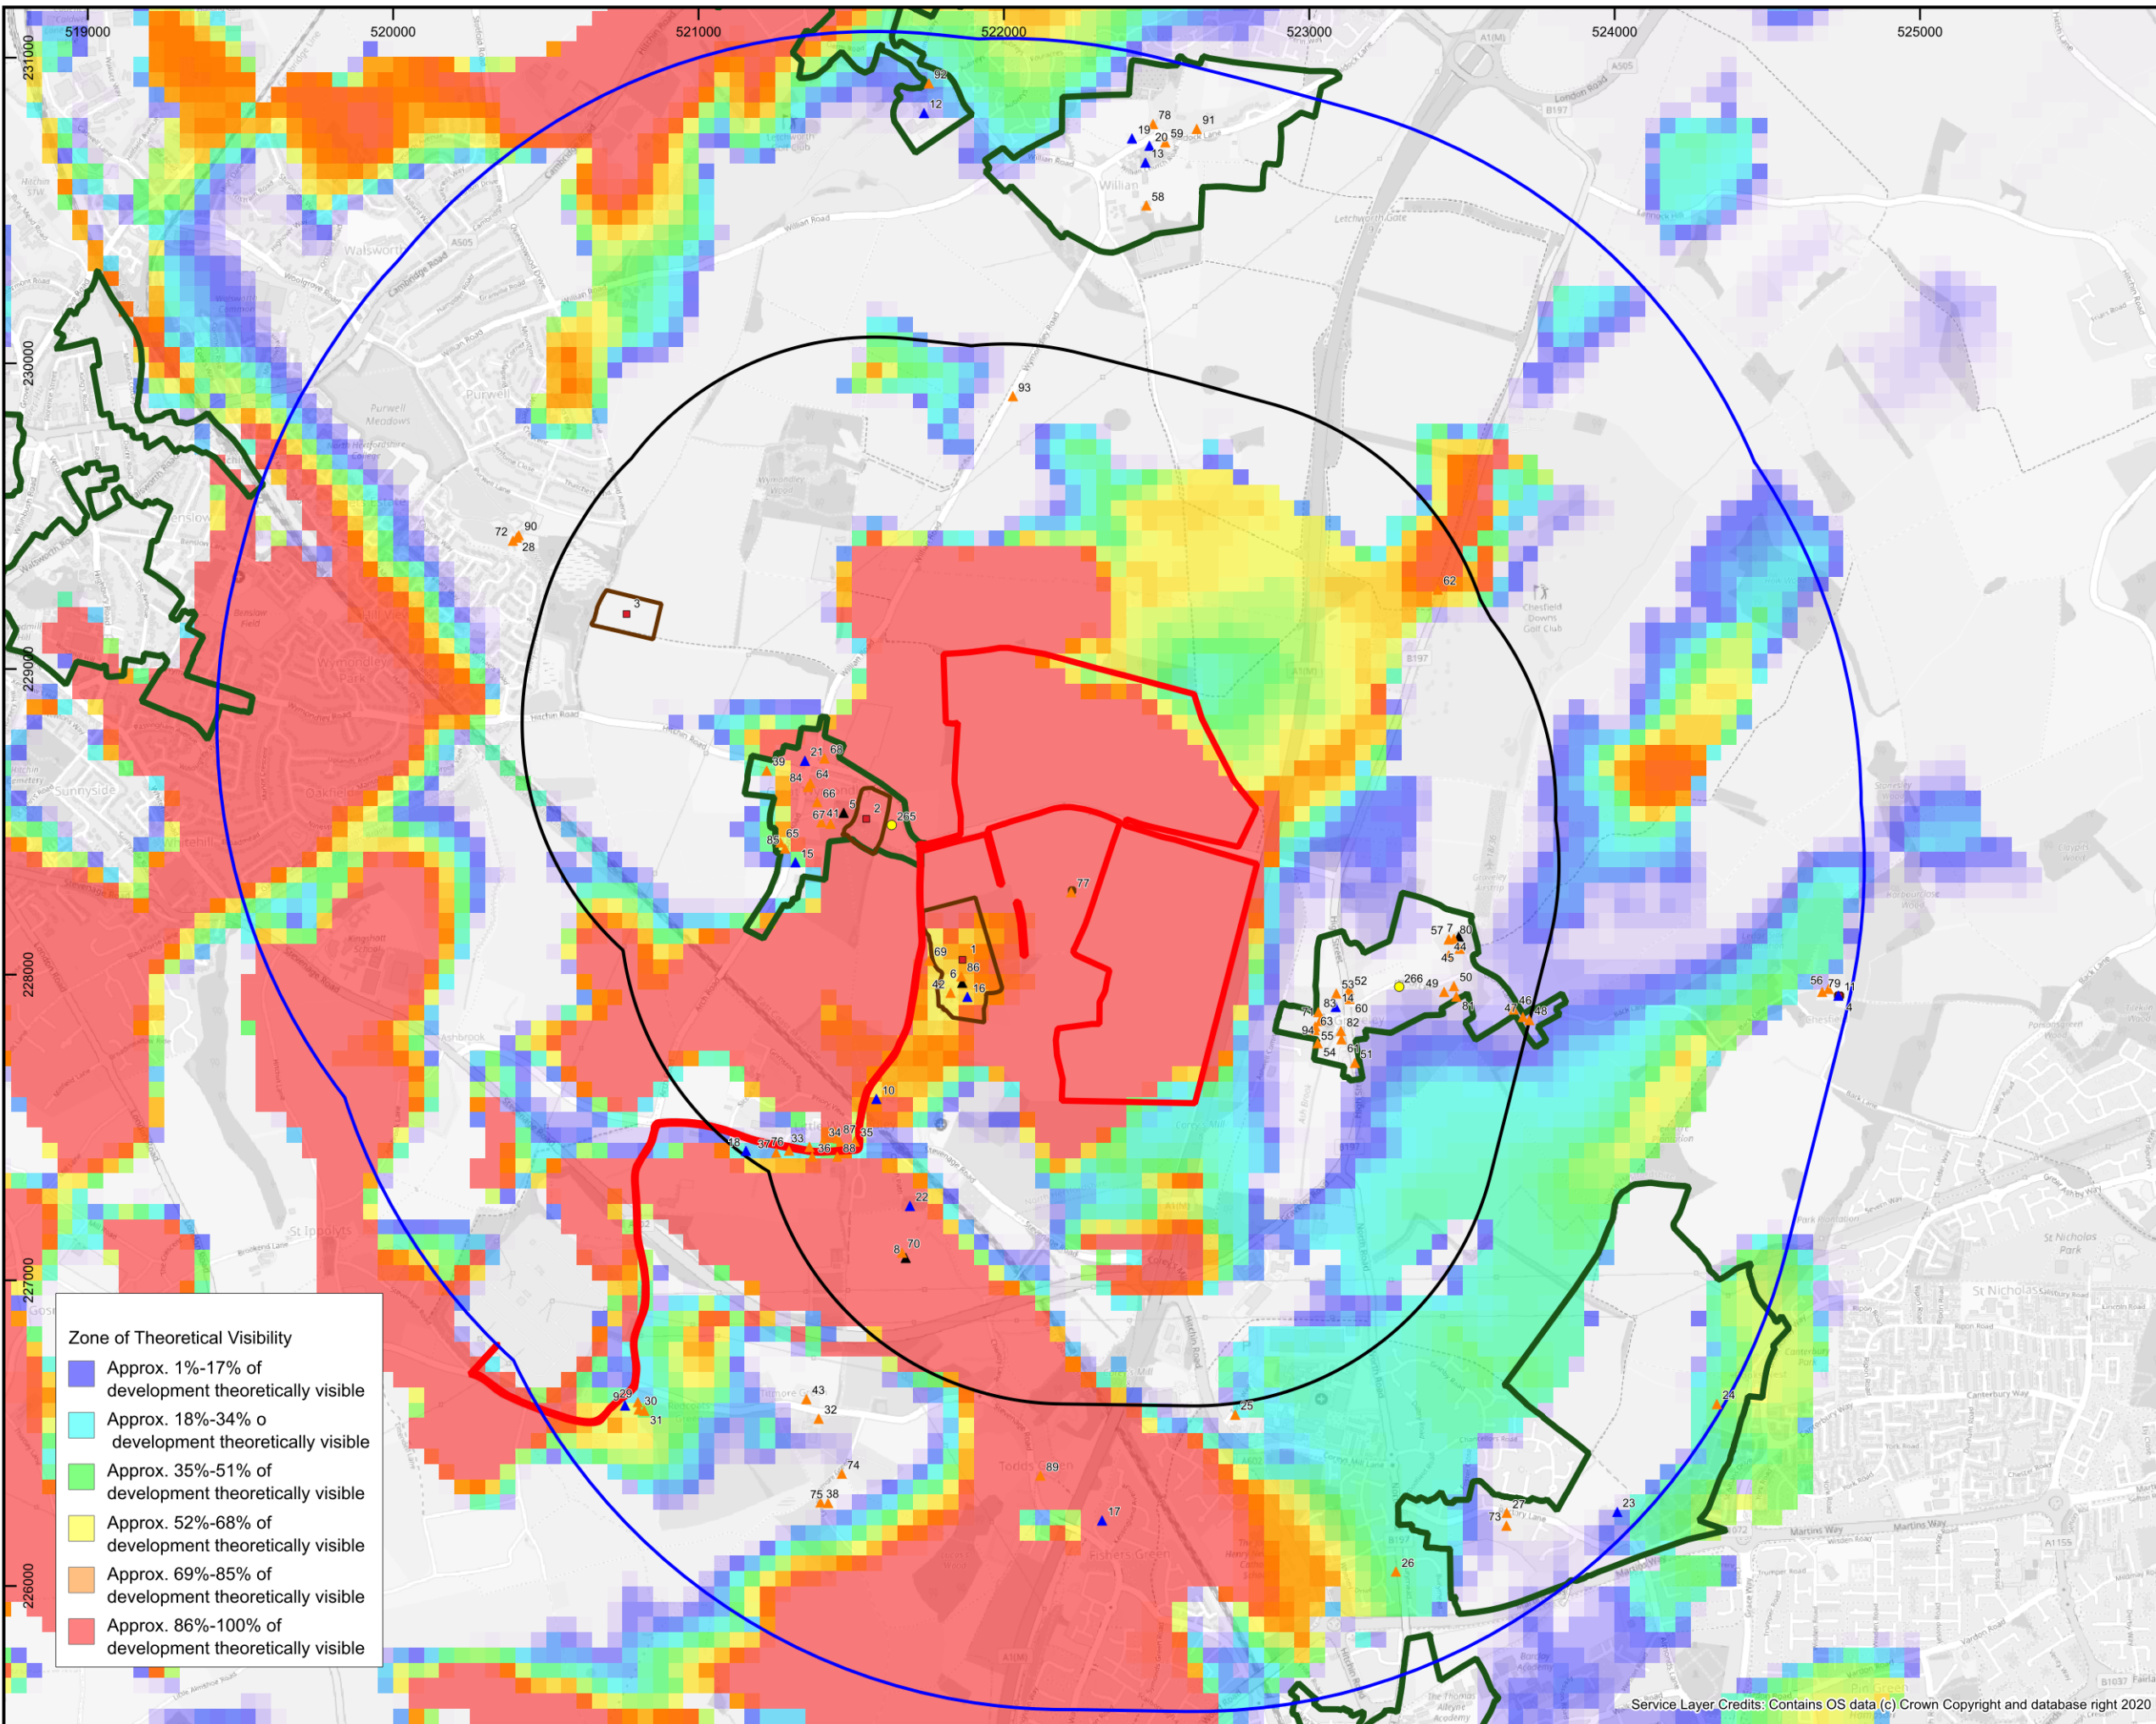

Designated Heritage Assets within 2km of the Site with the Bare Earth Zone of Theoretical Visibility

Legend

- Site Boundary
- 1km Study Area
- 2km Study Area
- Scheduled Monument
- ▲ Listed Building - Grade I
- ▲ Listed Building - Grade II\*
- ▲ Listed Building - Grade II
- Conservation Area
- Scheduled Monument Extent
- Conservation Area Extent

FOR  
AXIS

Drawn/checked:	LB/SO
DWG no:	01/27249/REP/01/01
AOC Project No:	27249

SYSTEM  
Coordinate System: British National Grid  
Projection: Transverse Mercator  
Datum: OSGB 1936

SCALE 1:21,000@A3

- Zone of Theoretical Visibility**
- Approx. 1%-17% of development theoretically visible
  - Approx. 18%-34% of development theoretically visible
  - Approx. 35%-51% of development theoretically visible
  - Approx. 52%-68% of development theoretically visible
  - Approx. 69%-85% of development theoretically visible
  - Approx. 86%-100% of development theoretically visible

Service Layer Credits: Contains OS data (c) Crown Copyright and database right 2020

Designated Heritage Assets within 2km of the Site with the Screened Zone of Theoretical Visibility

Legend

- Site Boundary
- 1km Study Area
- 2km Study Area
- Scheduled Monument
- ▲ Listed Building - Grade I
- ▲ Listed Building - Grade II\*
- ▲ Listed Building - Grade II
- Conservation Area
- Scheduled Monument Extent
- Conservation Area Extent

SCALE 1:21,000@A3

- Zone of Theoretical Visibility**
- Approx. 1%-17% of development theoretically visible
  - Approx. 18%-34% of development theoretically visible
  - Approx. 35%-51% of development theoretically visible
  - Approx. 52%-68% of development theoretically visible
  - Approx. 69%-85% of development theoretically visible
  - Approx. 86%-100% of development theoretically visible