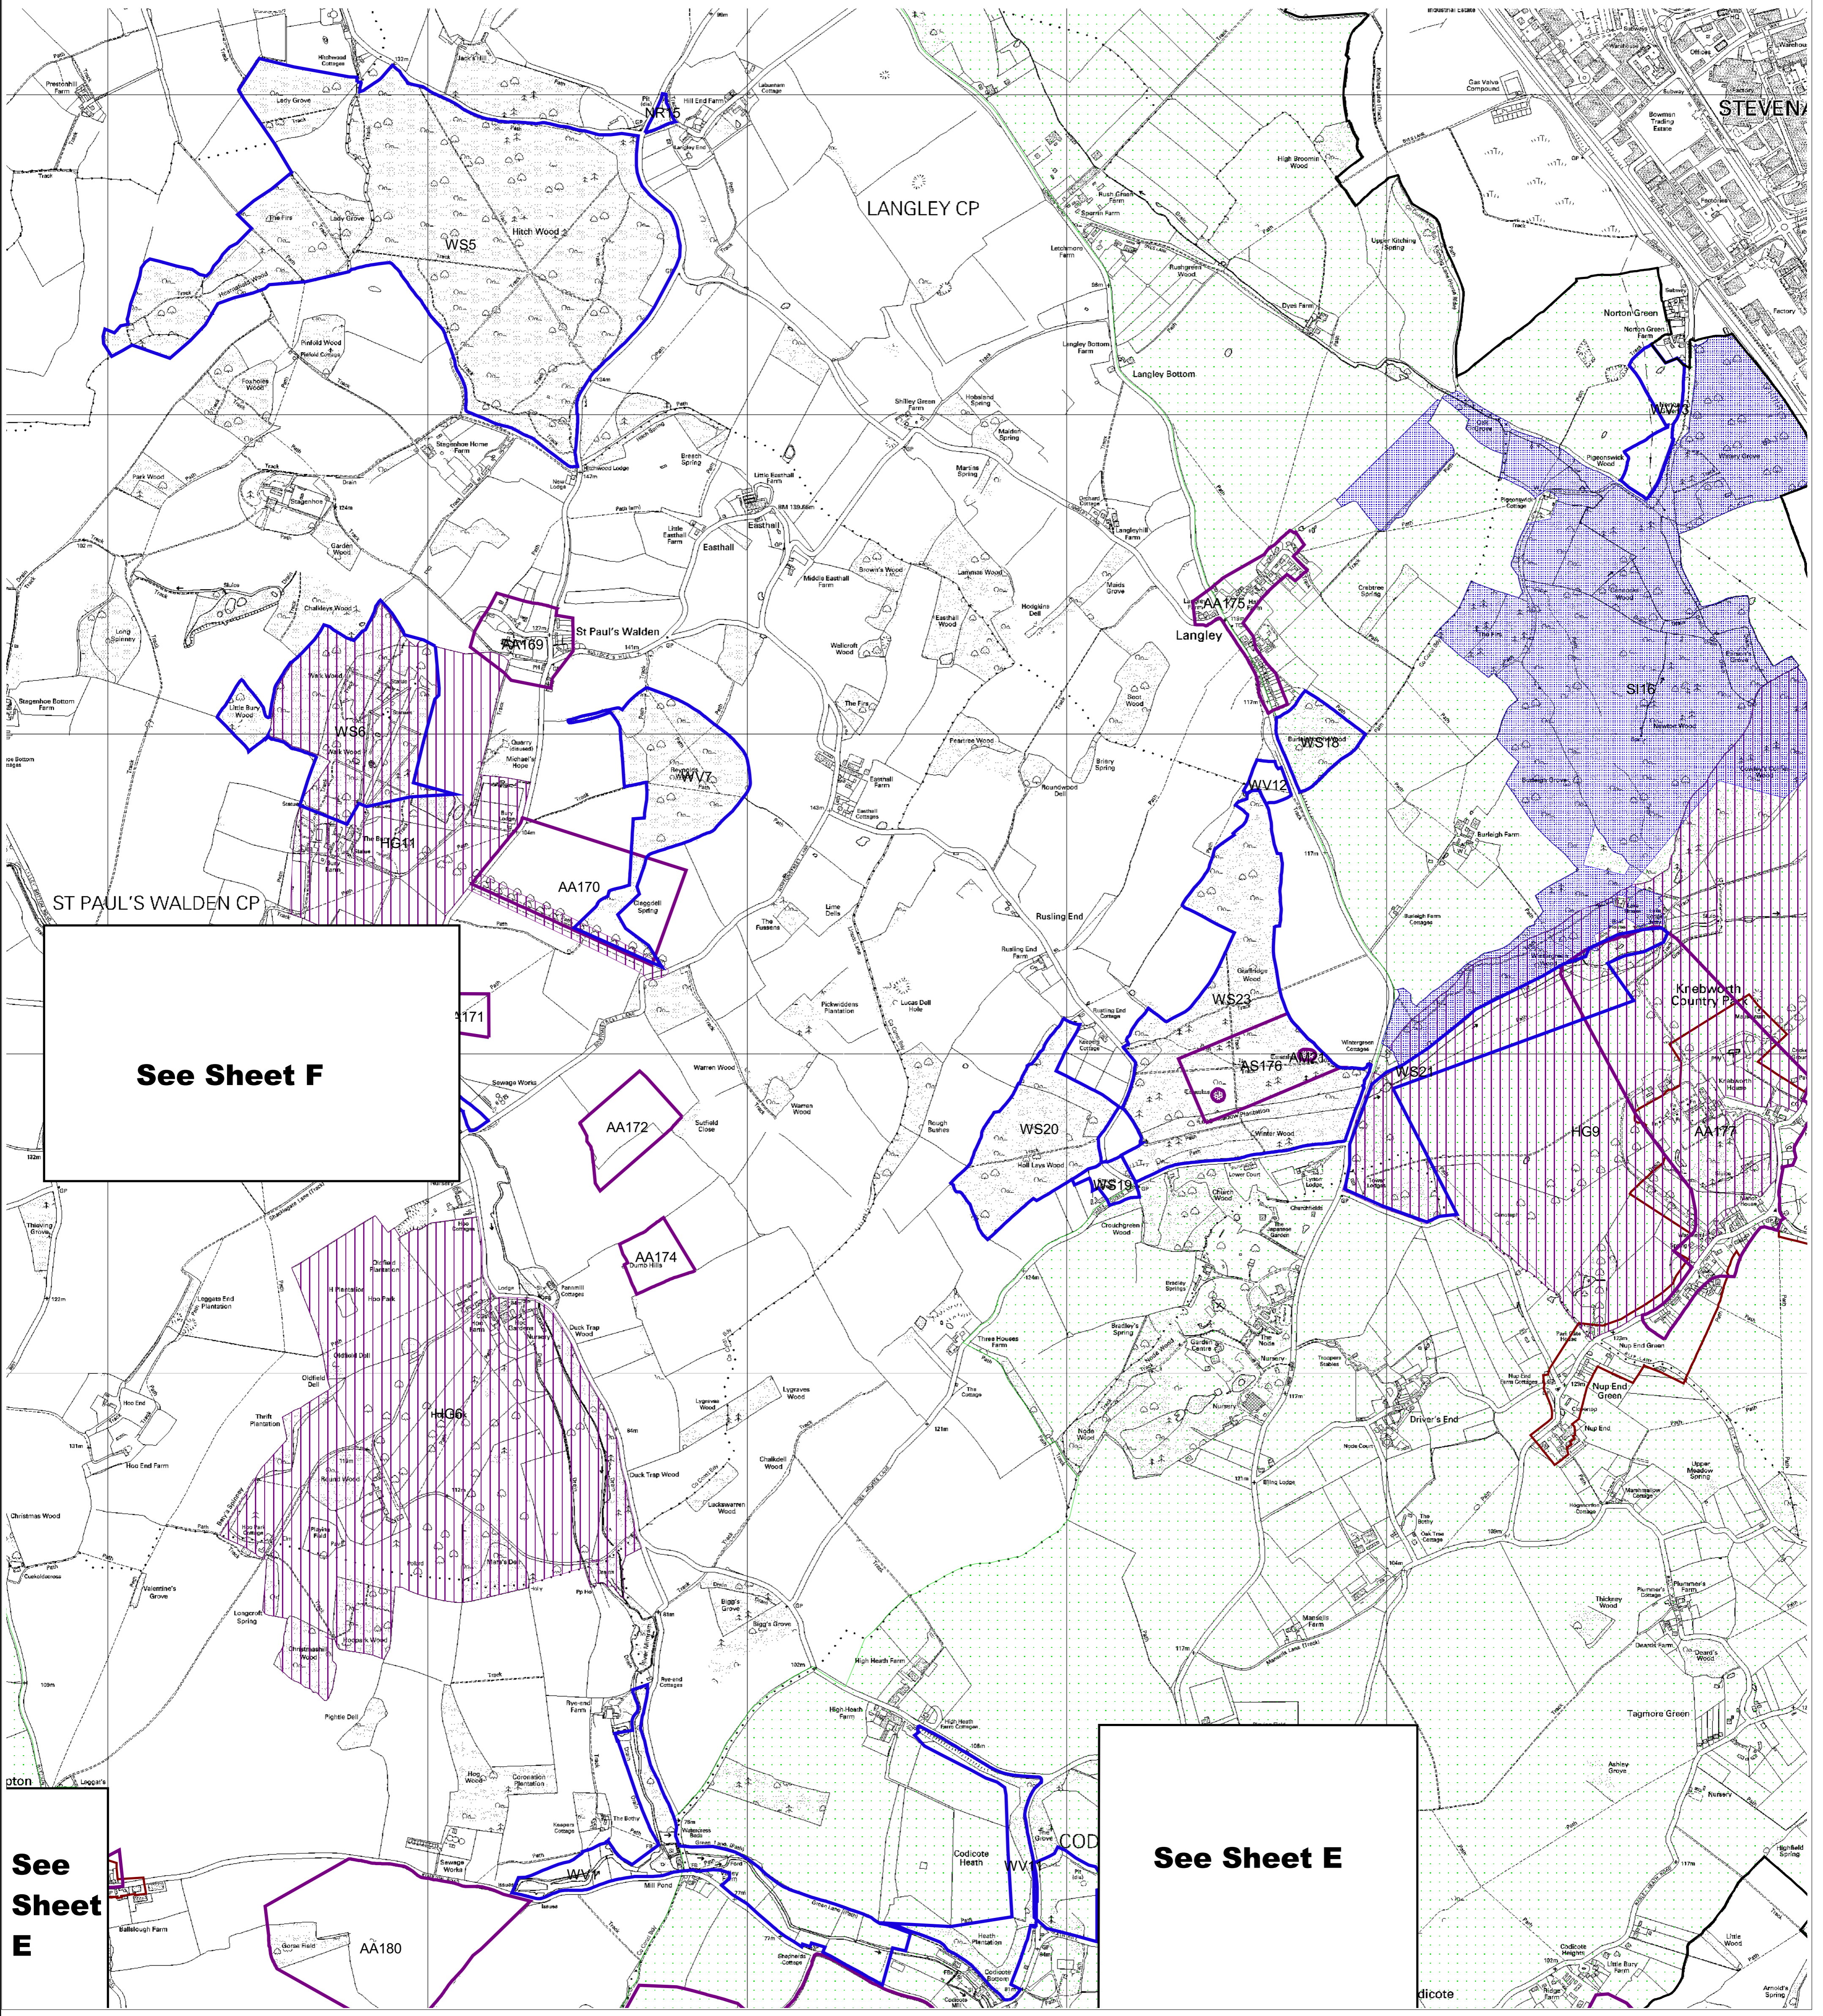

Saved policies

- Town centre mask
  - Rest
  - TC
  - Proposals
  - North East Stevenage: Policy 4
  - Additional essential landscaping: Policy 21
  - Landscape and open space pattern: Policy 21
  - Consolidation of Landscape and Open Space Pattern
  - Landscape and Open Space Pattern
- Wildlife and nature: Policy 14
  - Local Nature Reserve
  - Nature Reserve
  - Site of Wildlife Significance
  - Site of Wildlife Value
  - Sites of Special Scientific Interest: Policy 14
- District Boundary
- Archaeology: Policy 16
  - Archaeological areas
  - Areas of archaeological significance
  - Ancient monuments: shown for information only - not part of saved Local Plan
  - Historic Parks and Gardens: Policy 19
  - Town centre areas: Policy 42
  - Shopping frontages: Policy 43
  - Area of Outstanding Natural Beauty: Policy 11
  - Business areas: Policy 37
  - Employment areas: Policy 36
  - Conservation area: shown for information only - not part of saved Local Plan
  - Selected villages: Policy 7
  - Village character areas: Policy 7
  - Royston development limits: Policy 9
  - Rural area beyond the green belt: Policy 6
  - Green belt: Policy 2

**See Sheet F**

**See Sheet E**

**See Sheet E**

This map is reproduced from Ordnance Survey material with the permission of Ordnance Survey on behalf of Her Majesty's Stationery Office © Crown copyright. Unauthorised reproduction infringes Crown copyright and may lead to prosecution or civil proceedings. 100018622 2006

Scale 1 : 10 000

This map was produced by North Hertfordshire District Council