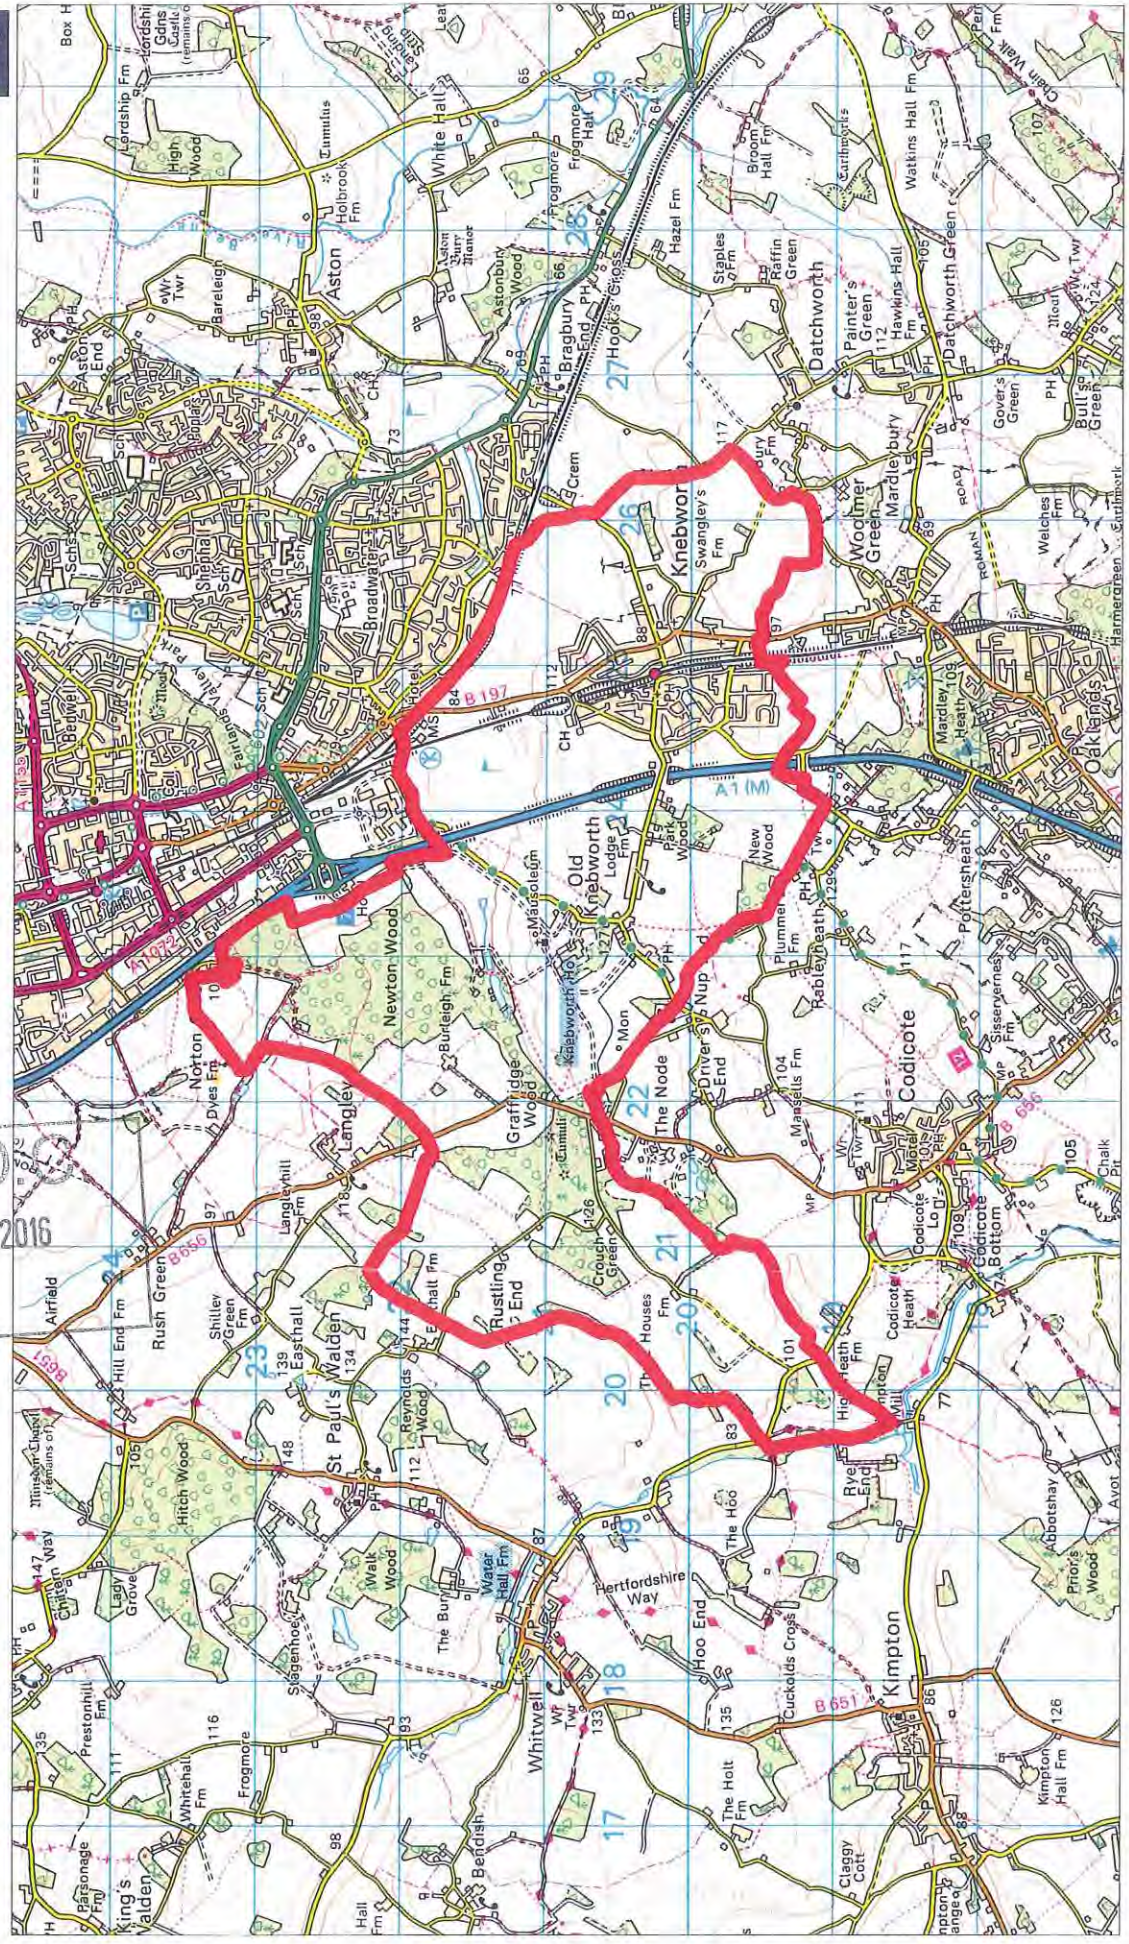

NORTH HERTFORDSHIRE DISTRICT COUNCIL

Knebworth Parish Boundary

N.H.D.C.
18 APR 2016

Scale: 1:49999
Date: 23.03.16

© Crown copyright and database rights 2016 Ordnance Survey 100018622