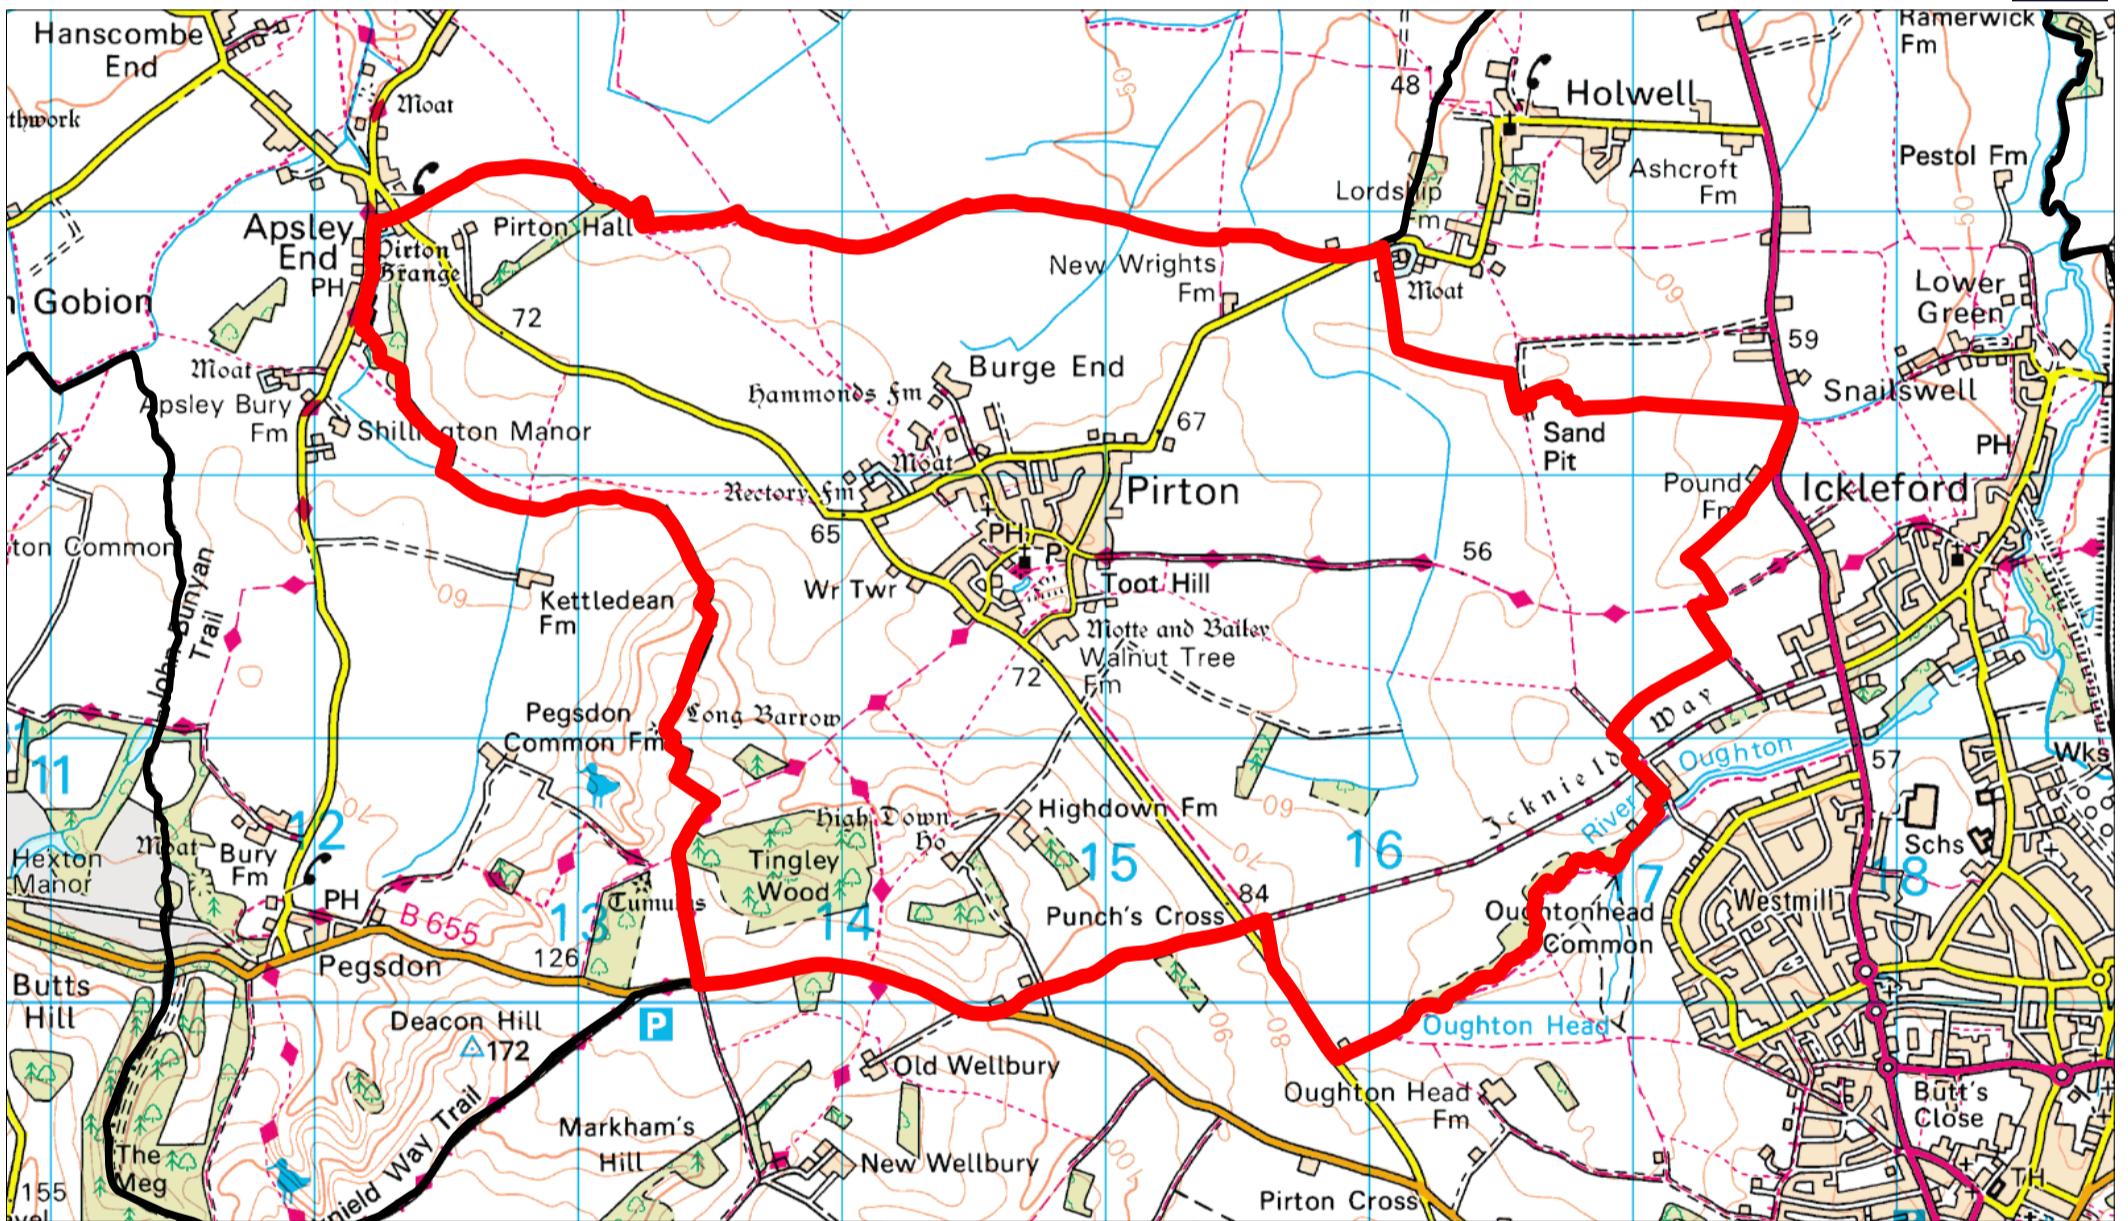

Pirton Neighbourhood Plan Area - Designated January 2014

Scale: 1:30000
Date: January 2014

© Crown copyright and database rights 2014 Ordnance Survey 100018622