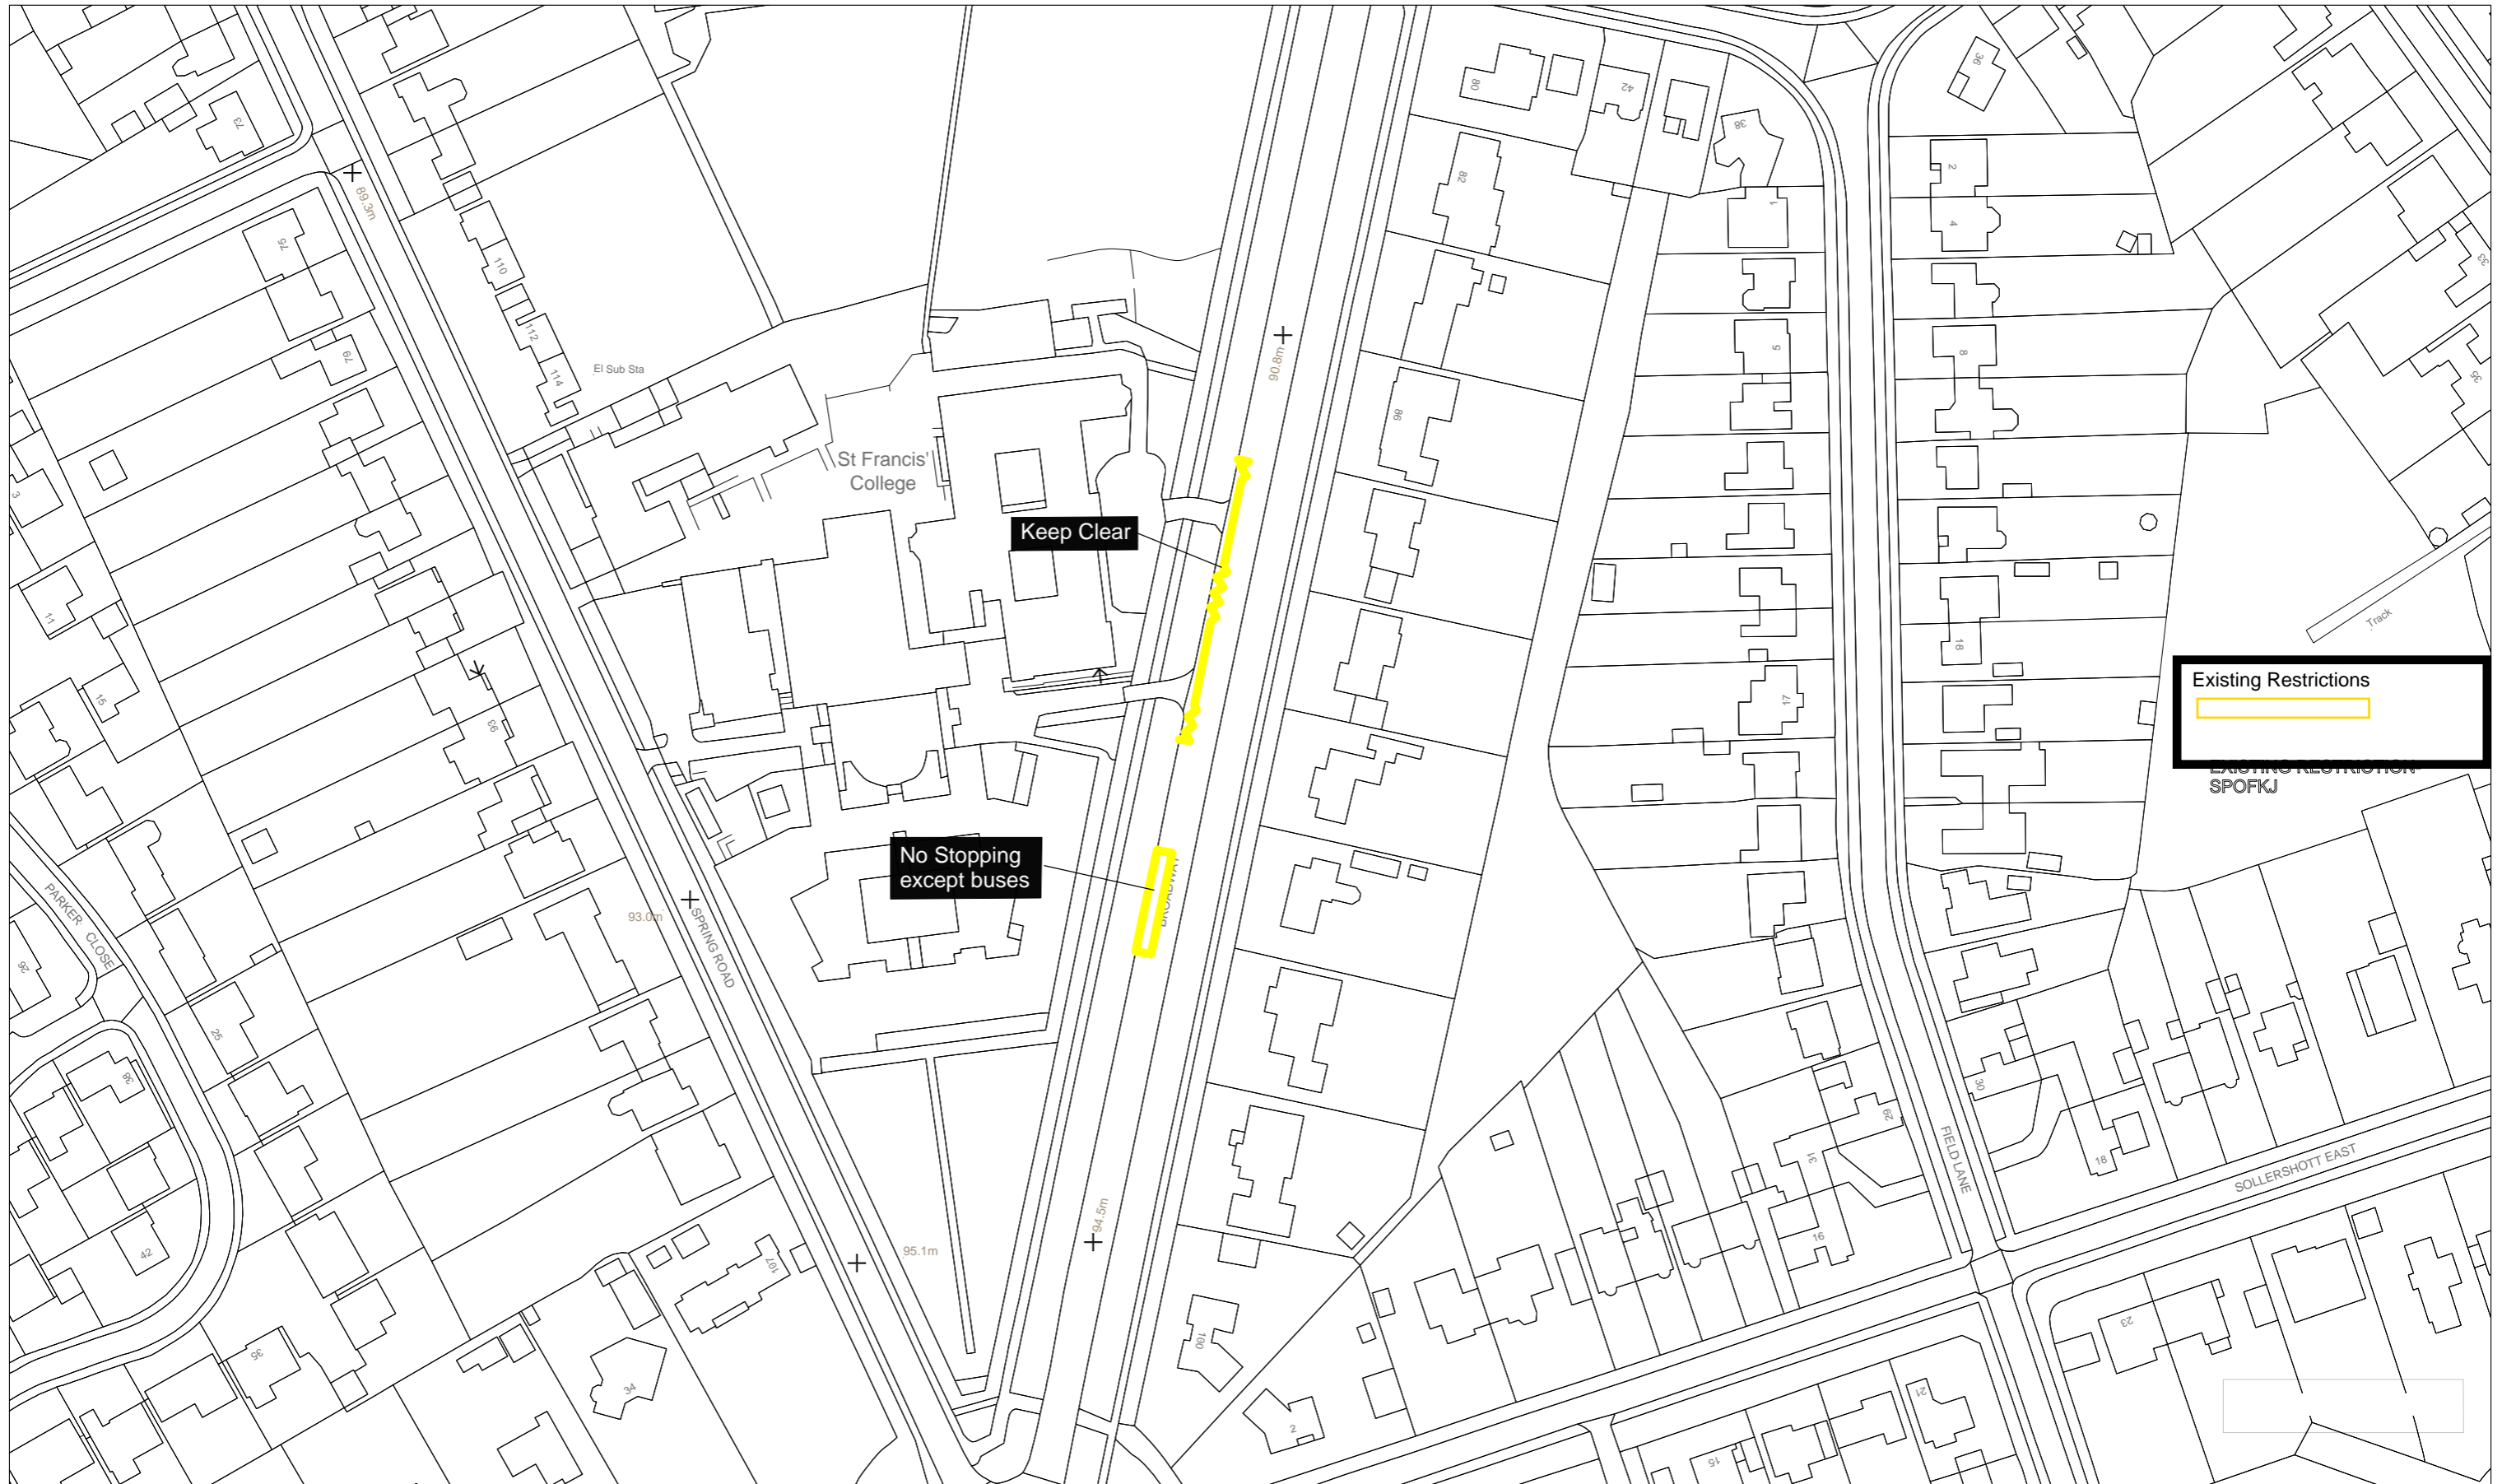

Existing Plan

Scale: 1:1250
Date: 10:12:20