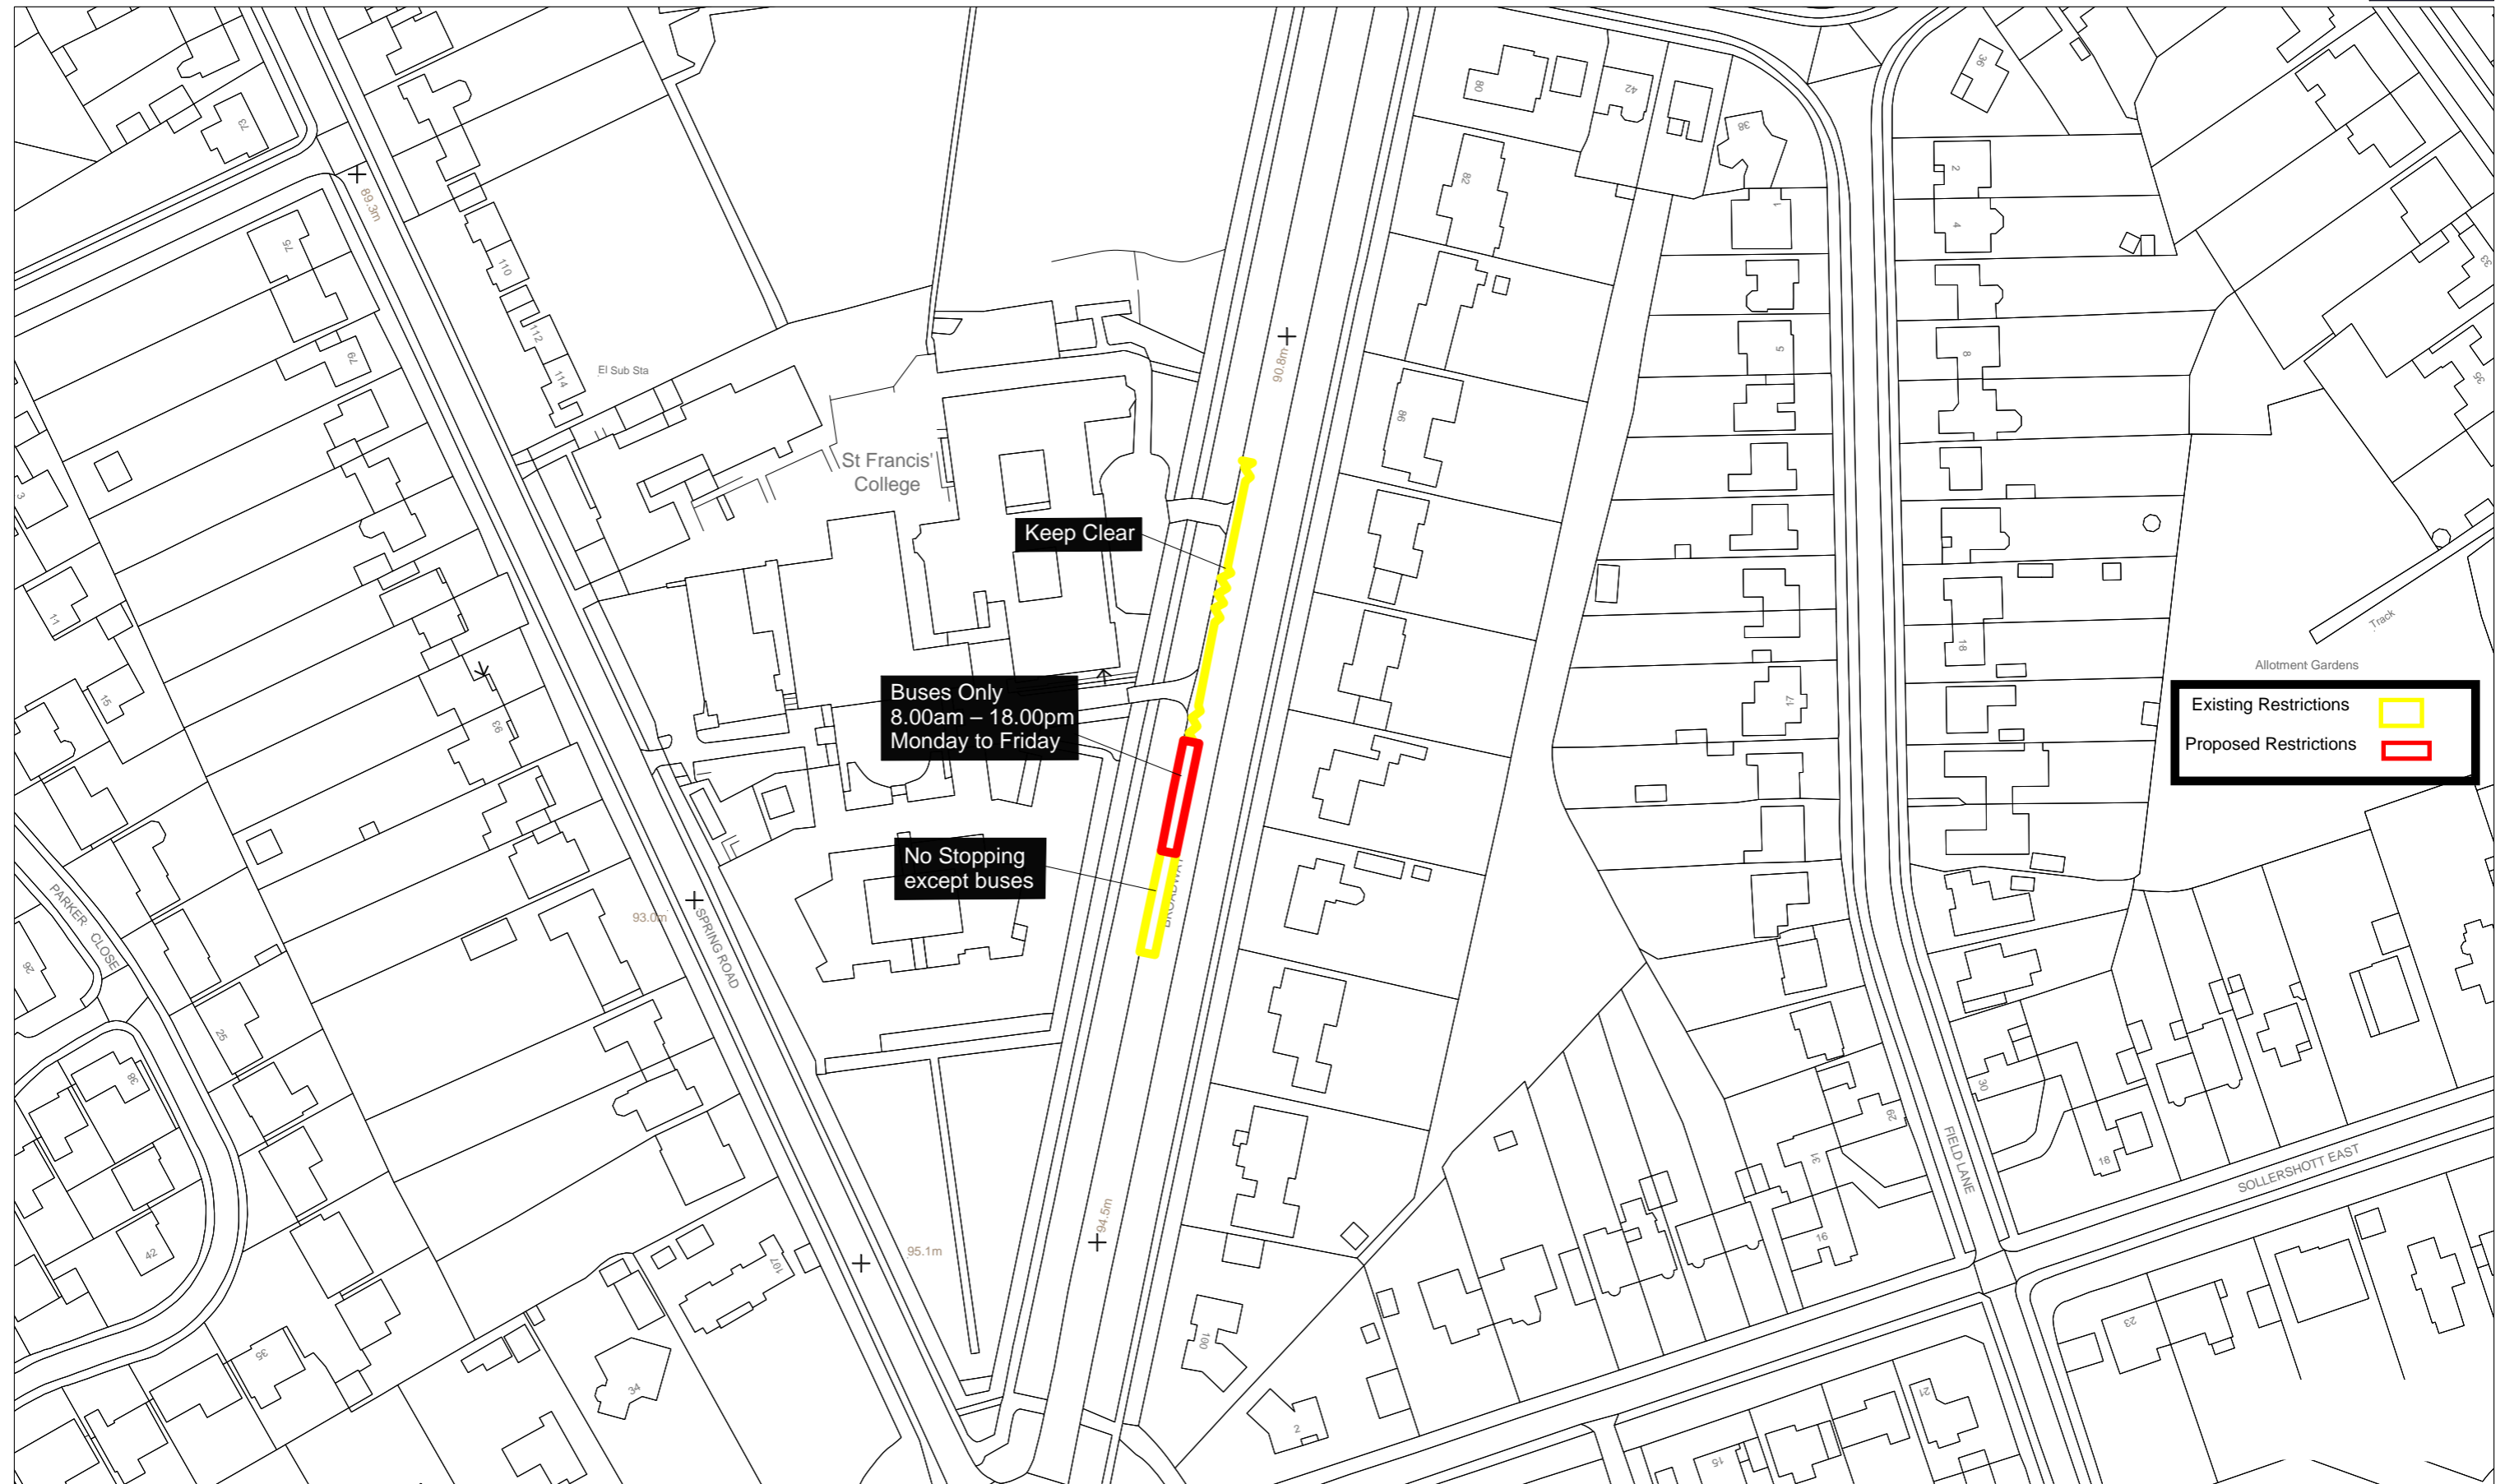

Proposed Plan

Scale: 1:1250  
Date: 10:12:20