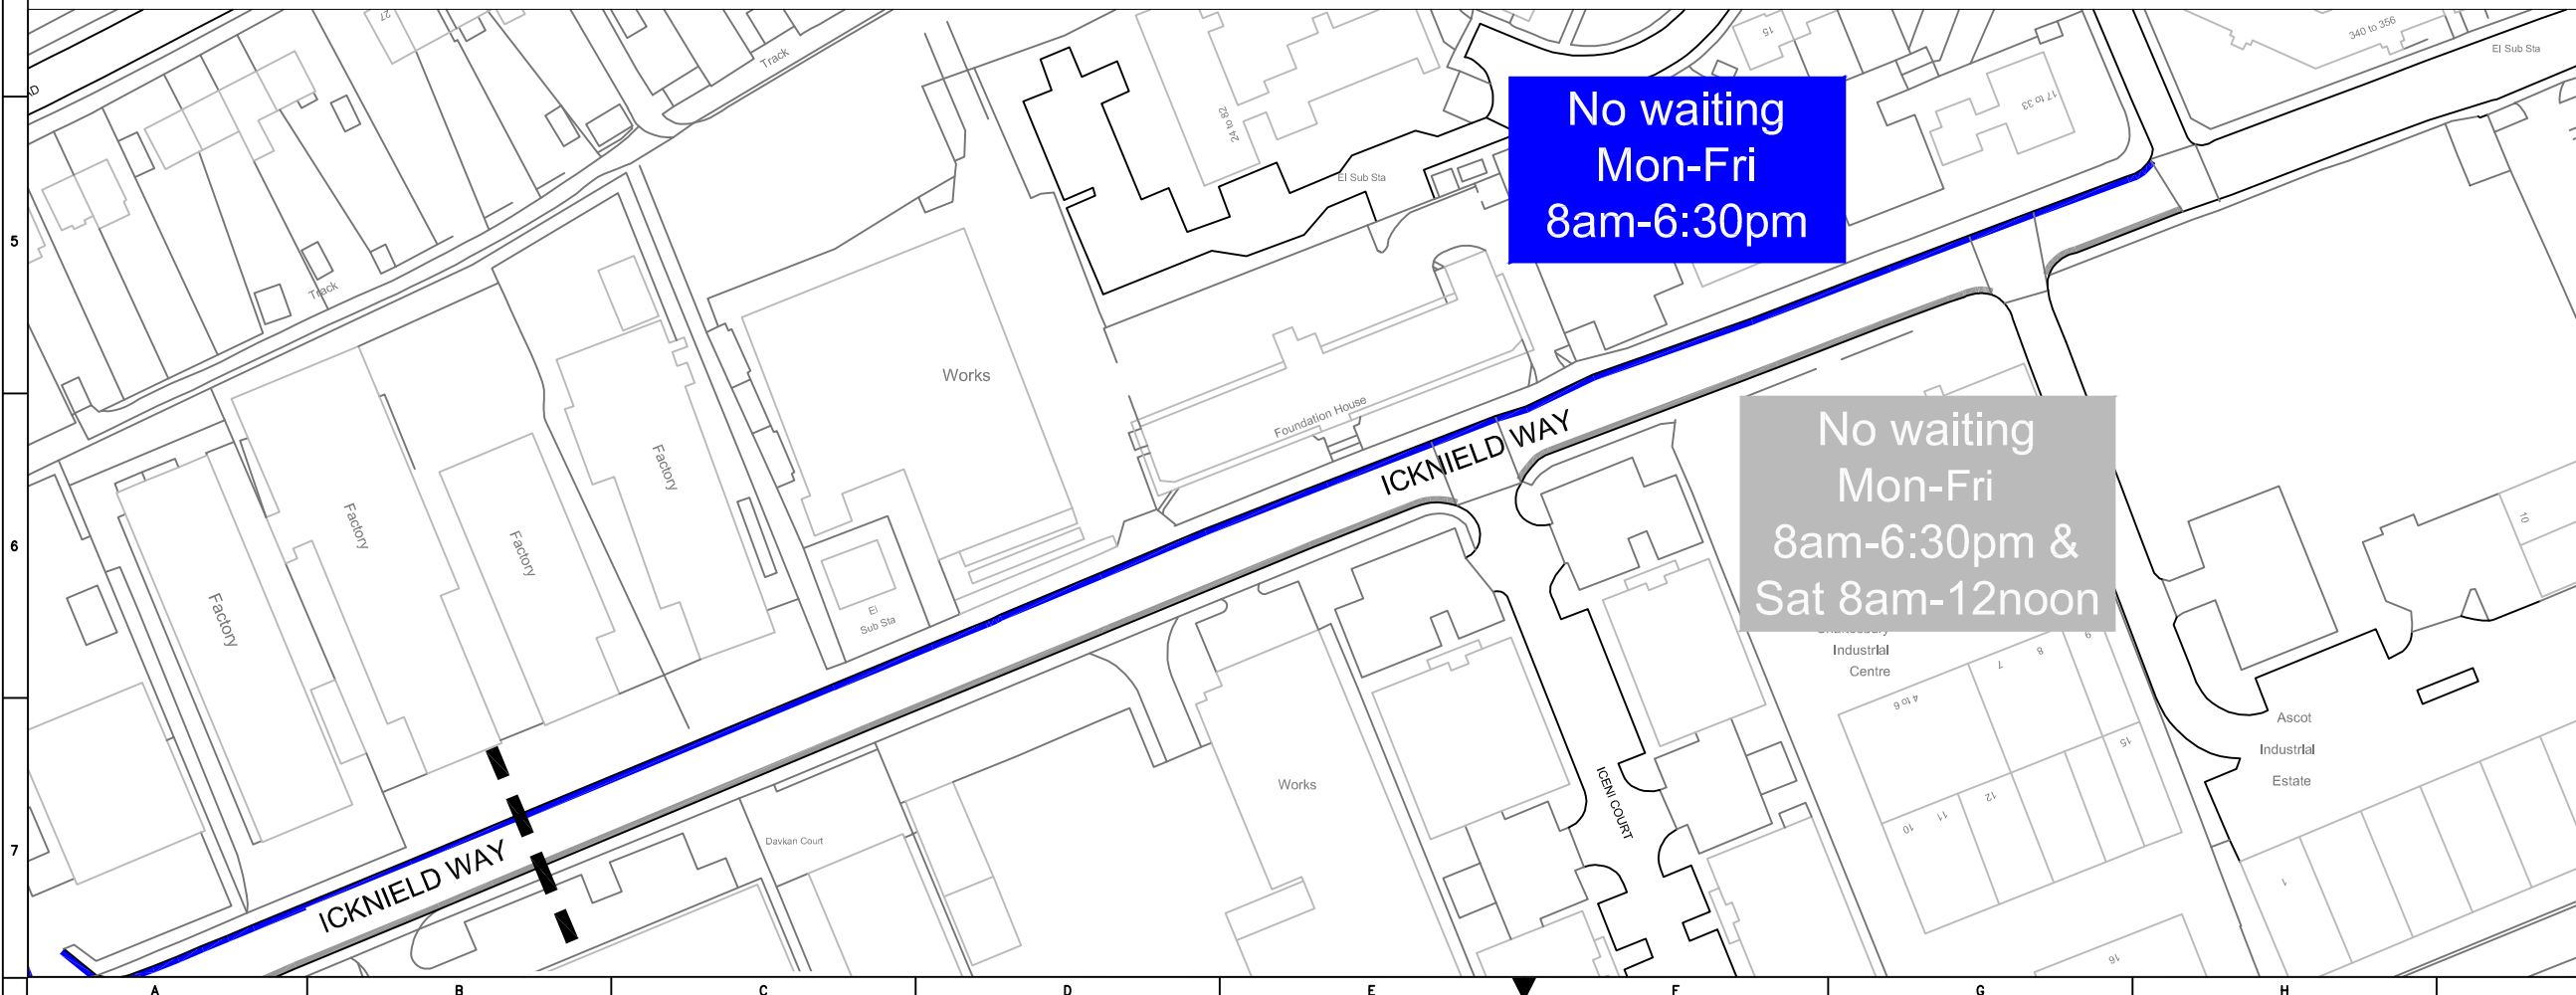

No waiting
Mon-Fri
8am-6:30pm

See plan below
for continuation

No waiting
Mon-Fri
8am-6:30pm &
Sat 8am-12noon

ORDNANCE SURVEY
© Crown copyright and database rights 2022 Ordnance Survey 100018622.
This map has been provided for this scheme consultation and must not be used for any other purpose. Only one paper copy may be made for your own use.

KEY

	Existing
	No waiting Mon-Fri 8am - 6:30pm & Sat 8am - 12noon
	Proposed
	No waiting Mon-Fri 8am-6:30pm

No waiting
Mon-Fri
8am-6:30pm

No waiting
Mon-Fri
8am-6:30pm &
Sat 8am-12noon

Rev	Description	Drawn	App'd	Date

Project
Icknield Way Letchworth
NO_WAITING_AT_SPECIFIC_TIME

Title
Icknield Way Letchworth

Acad Ref		Drawn	MH
Scale @ A0	1:500	Approved	MH
Date	Nov 2021	Scheme	
Dwg No.	Parish L3_1B	Number	Rev.

C:\Users\ak22\Desktop\Personal\North Herfordshire\RLZ.dwg : Plotted by ak22 on Mar 13, 2015 - 1:41pm