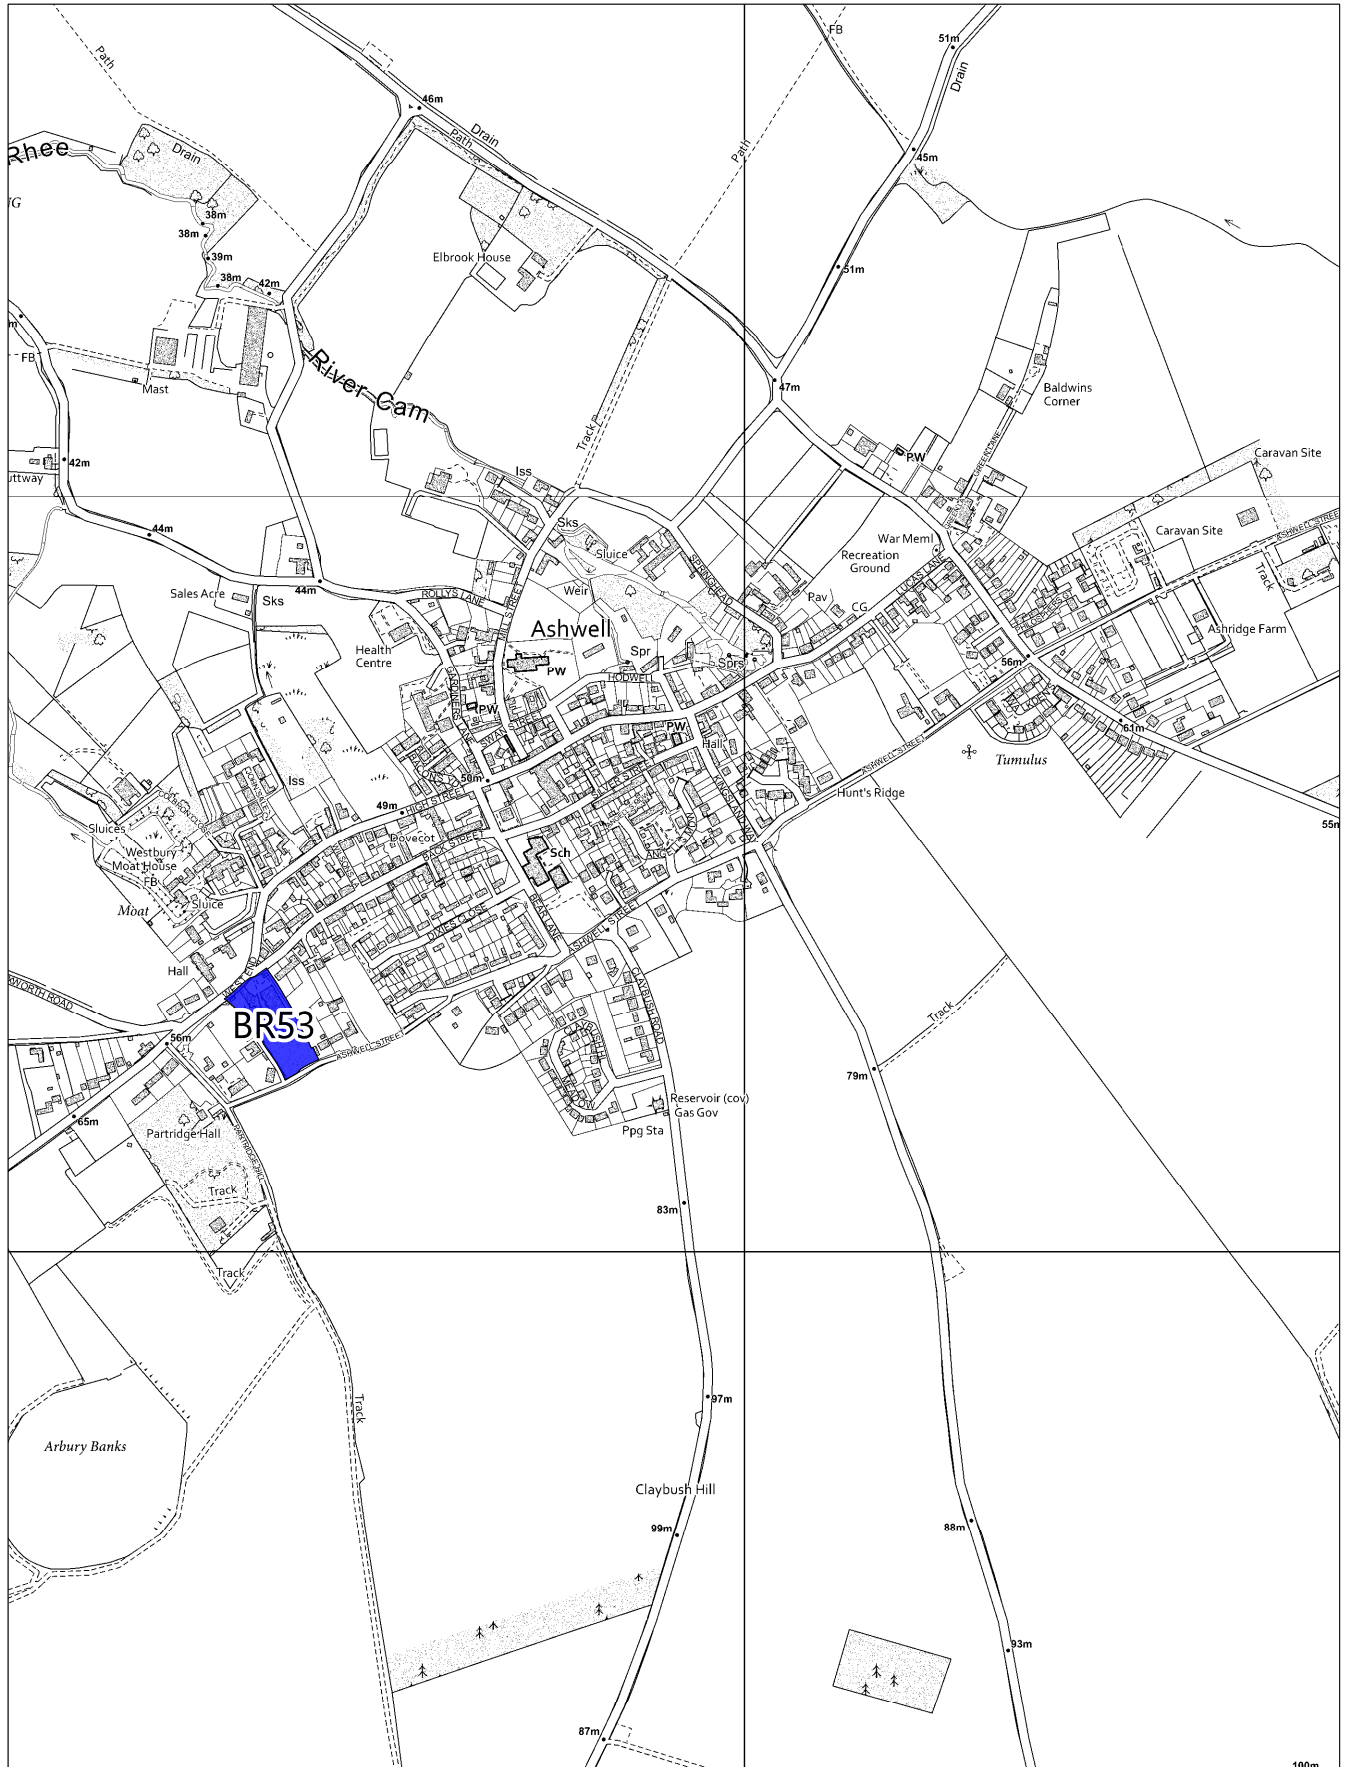

Ashwell Brownfield Sites

Scale: 1:10000
Date: 21:12:22