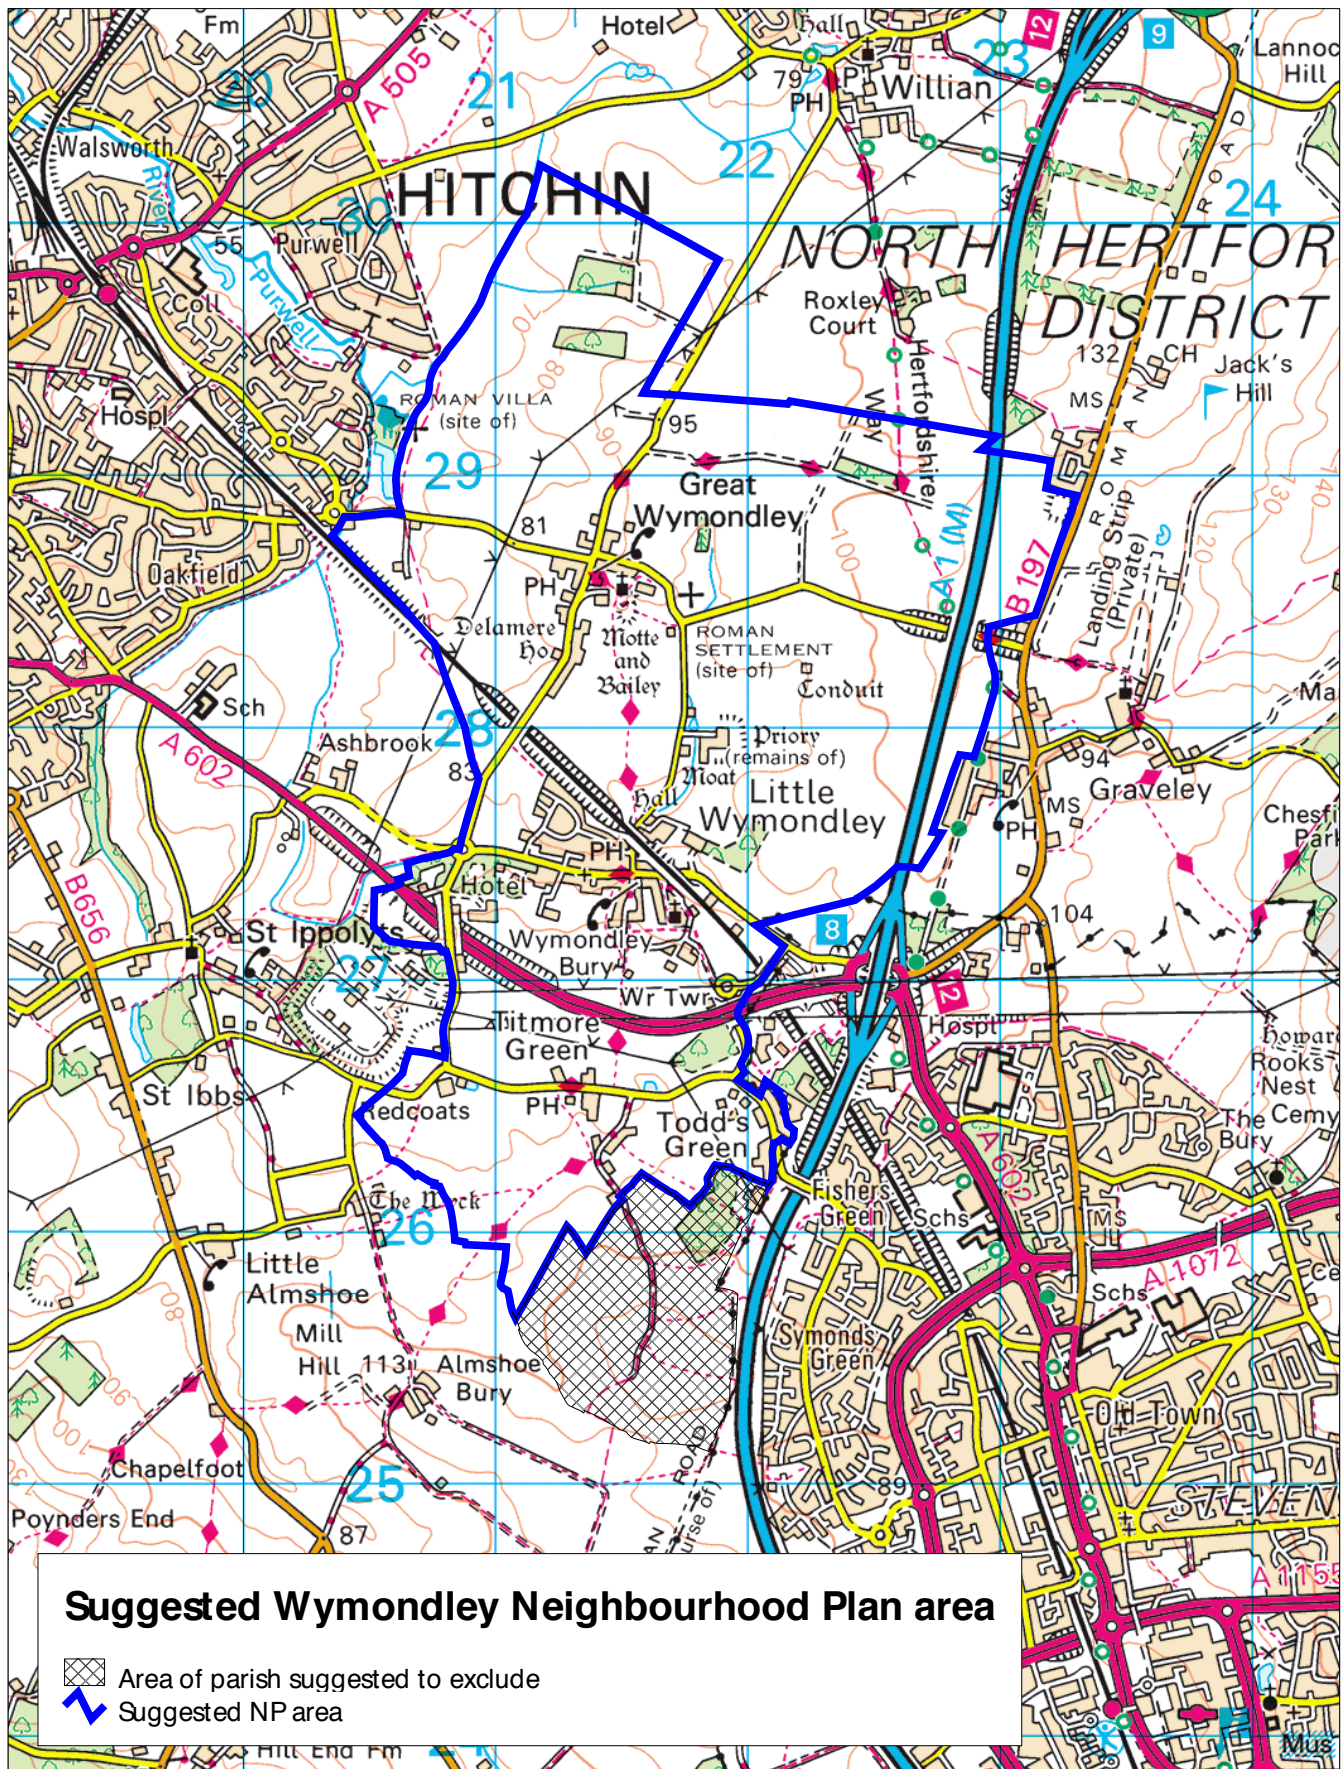

Suggested Wymondley Neighbourhood Plan area

Scale: 1:30000
Date: 02:07:15