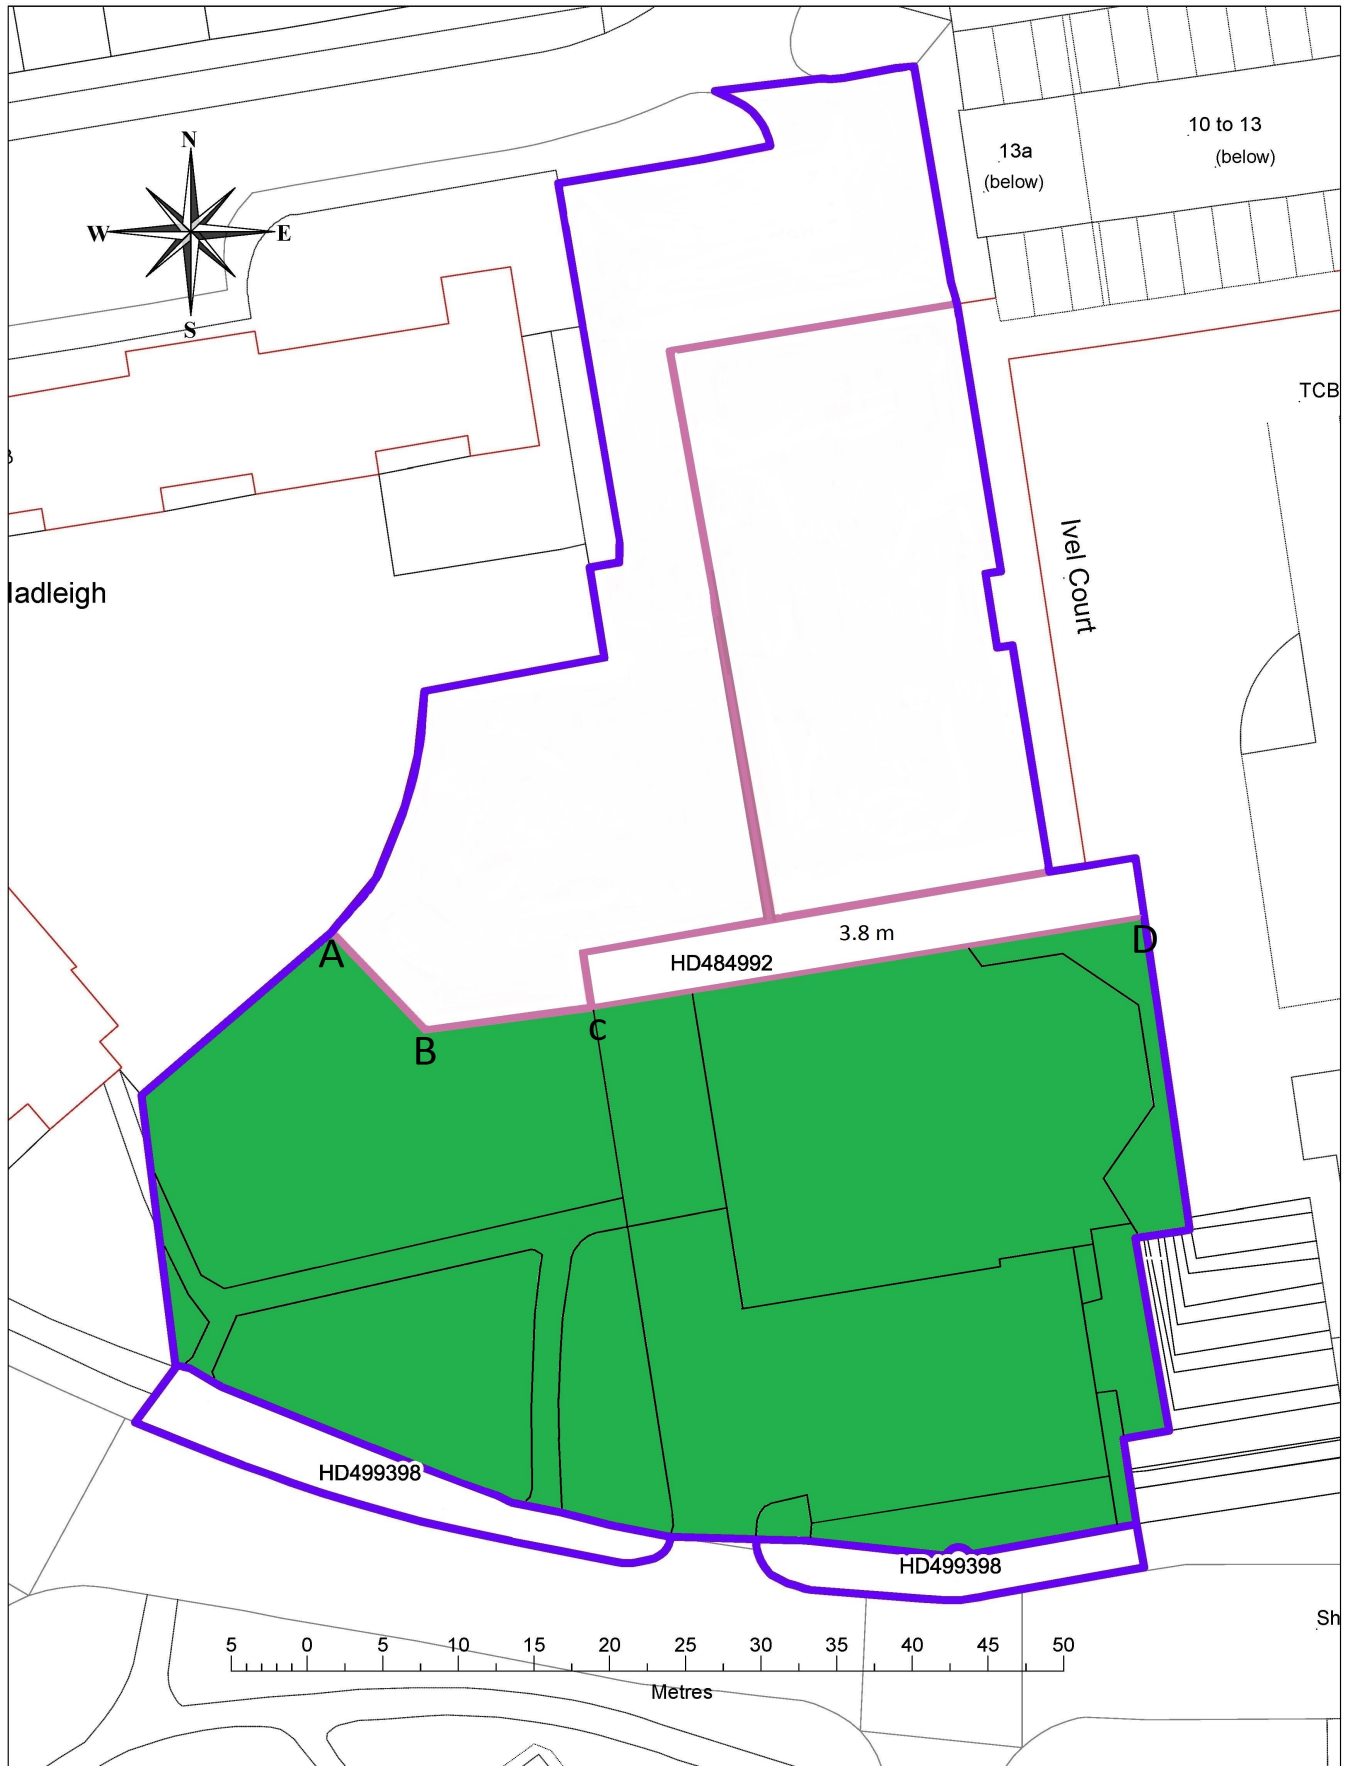

NORTH HERTFORDSHIRE DISTRICT COUNCIL

Land adjoining Ivel Court, Letchworth Garden City, Hertfordshire SG6 2NL

Scale: 1:500
Date: 25:09:17