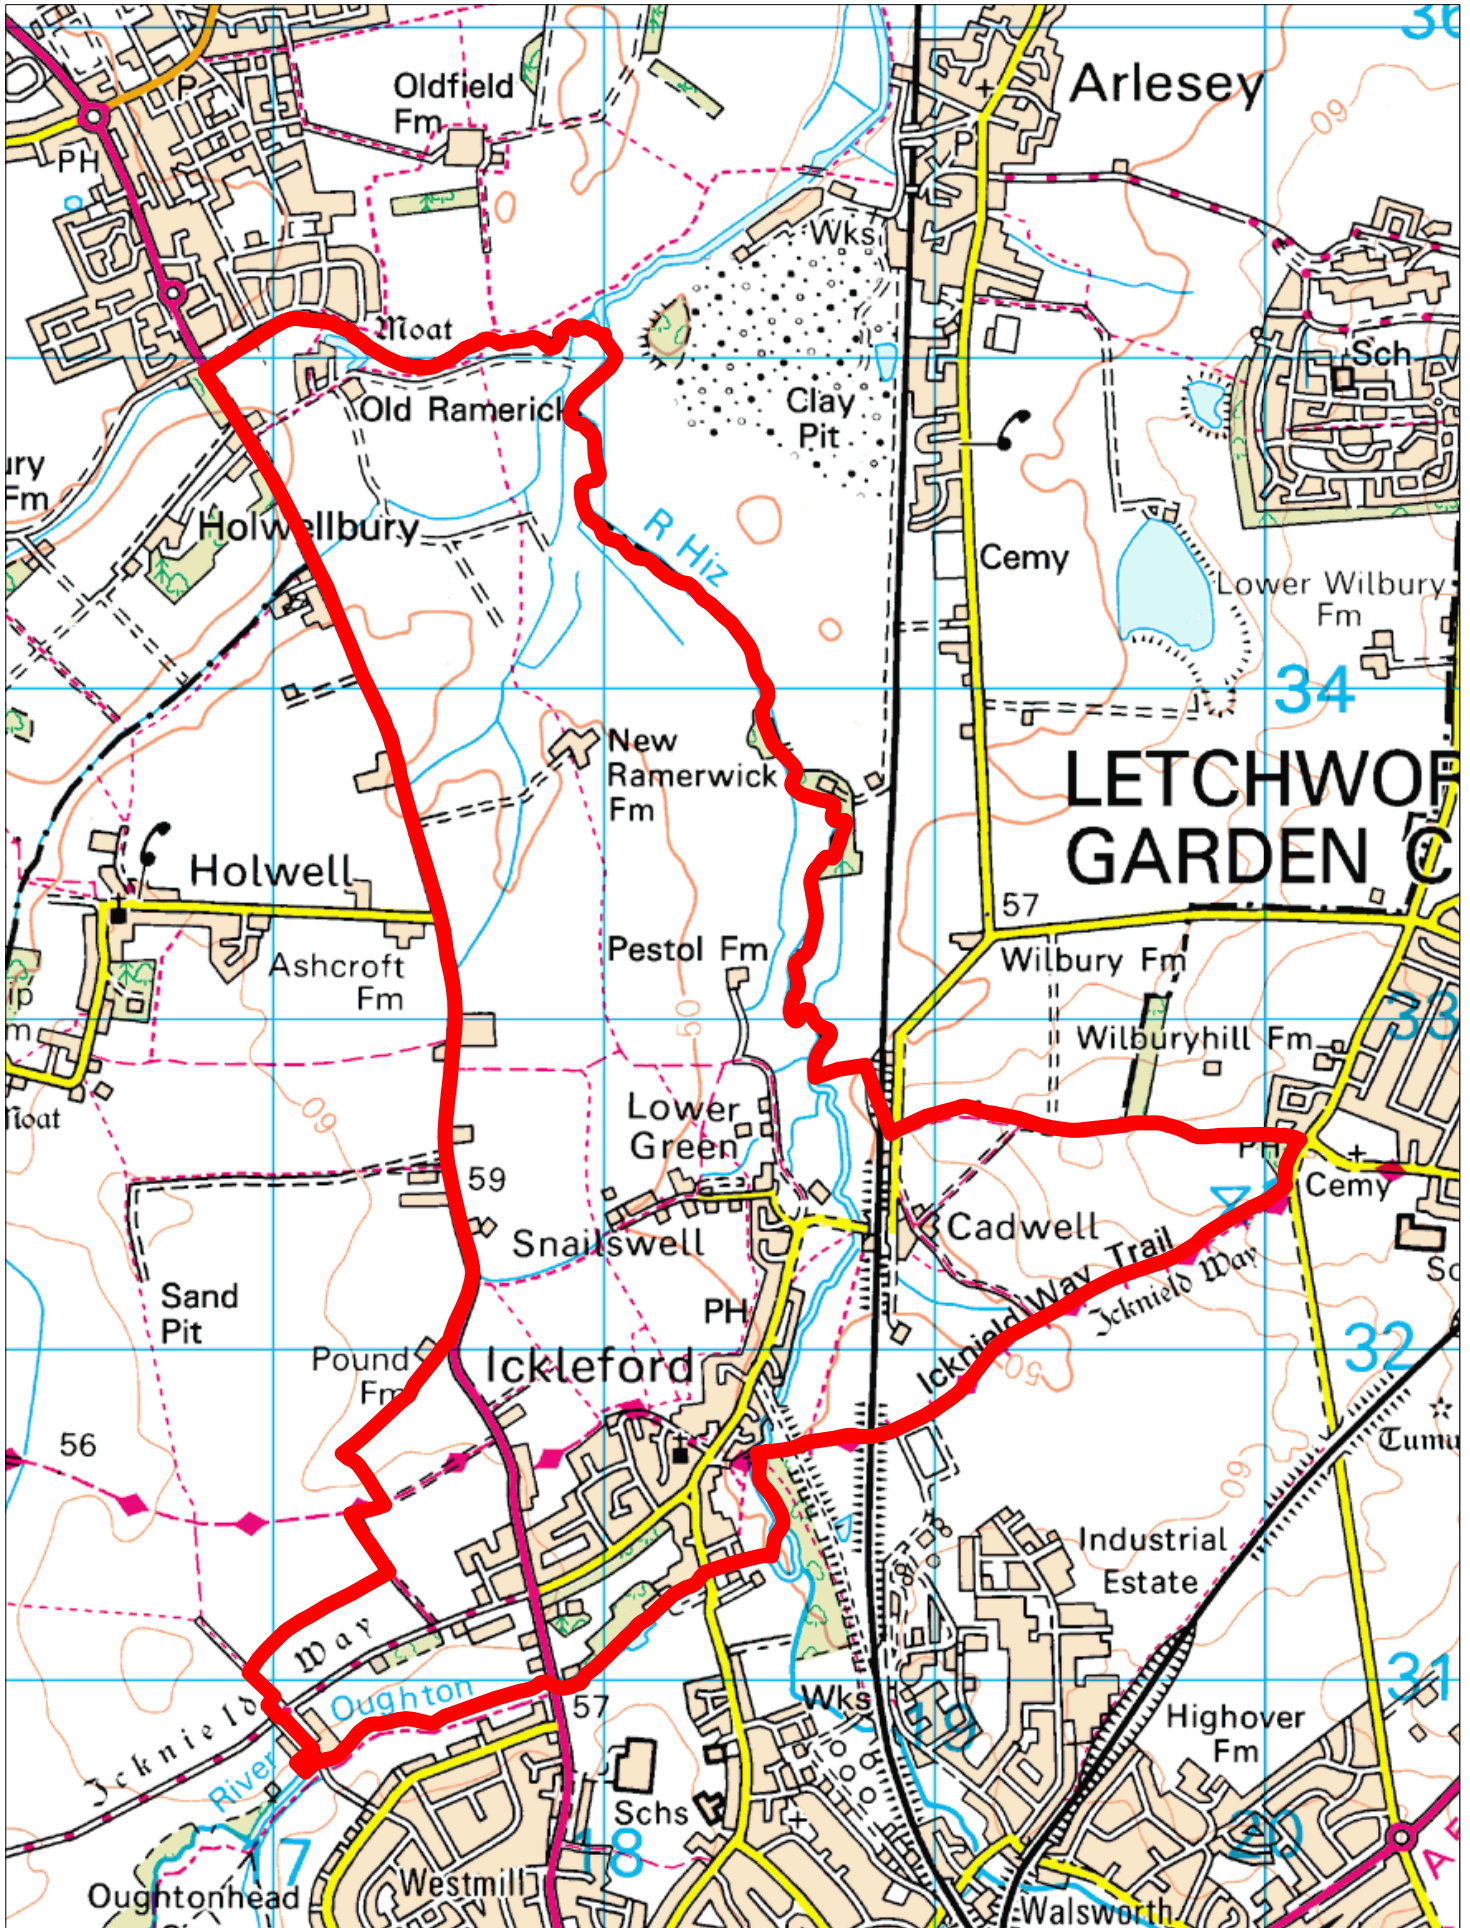

Ickleford Parish Boundary

Scale: 1:25000
Date: 03:06:14