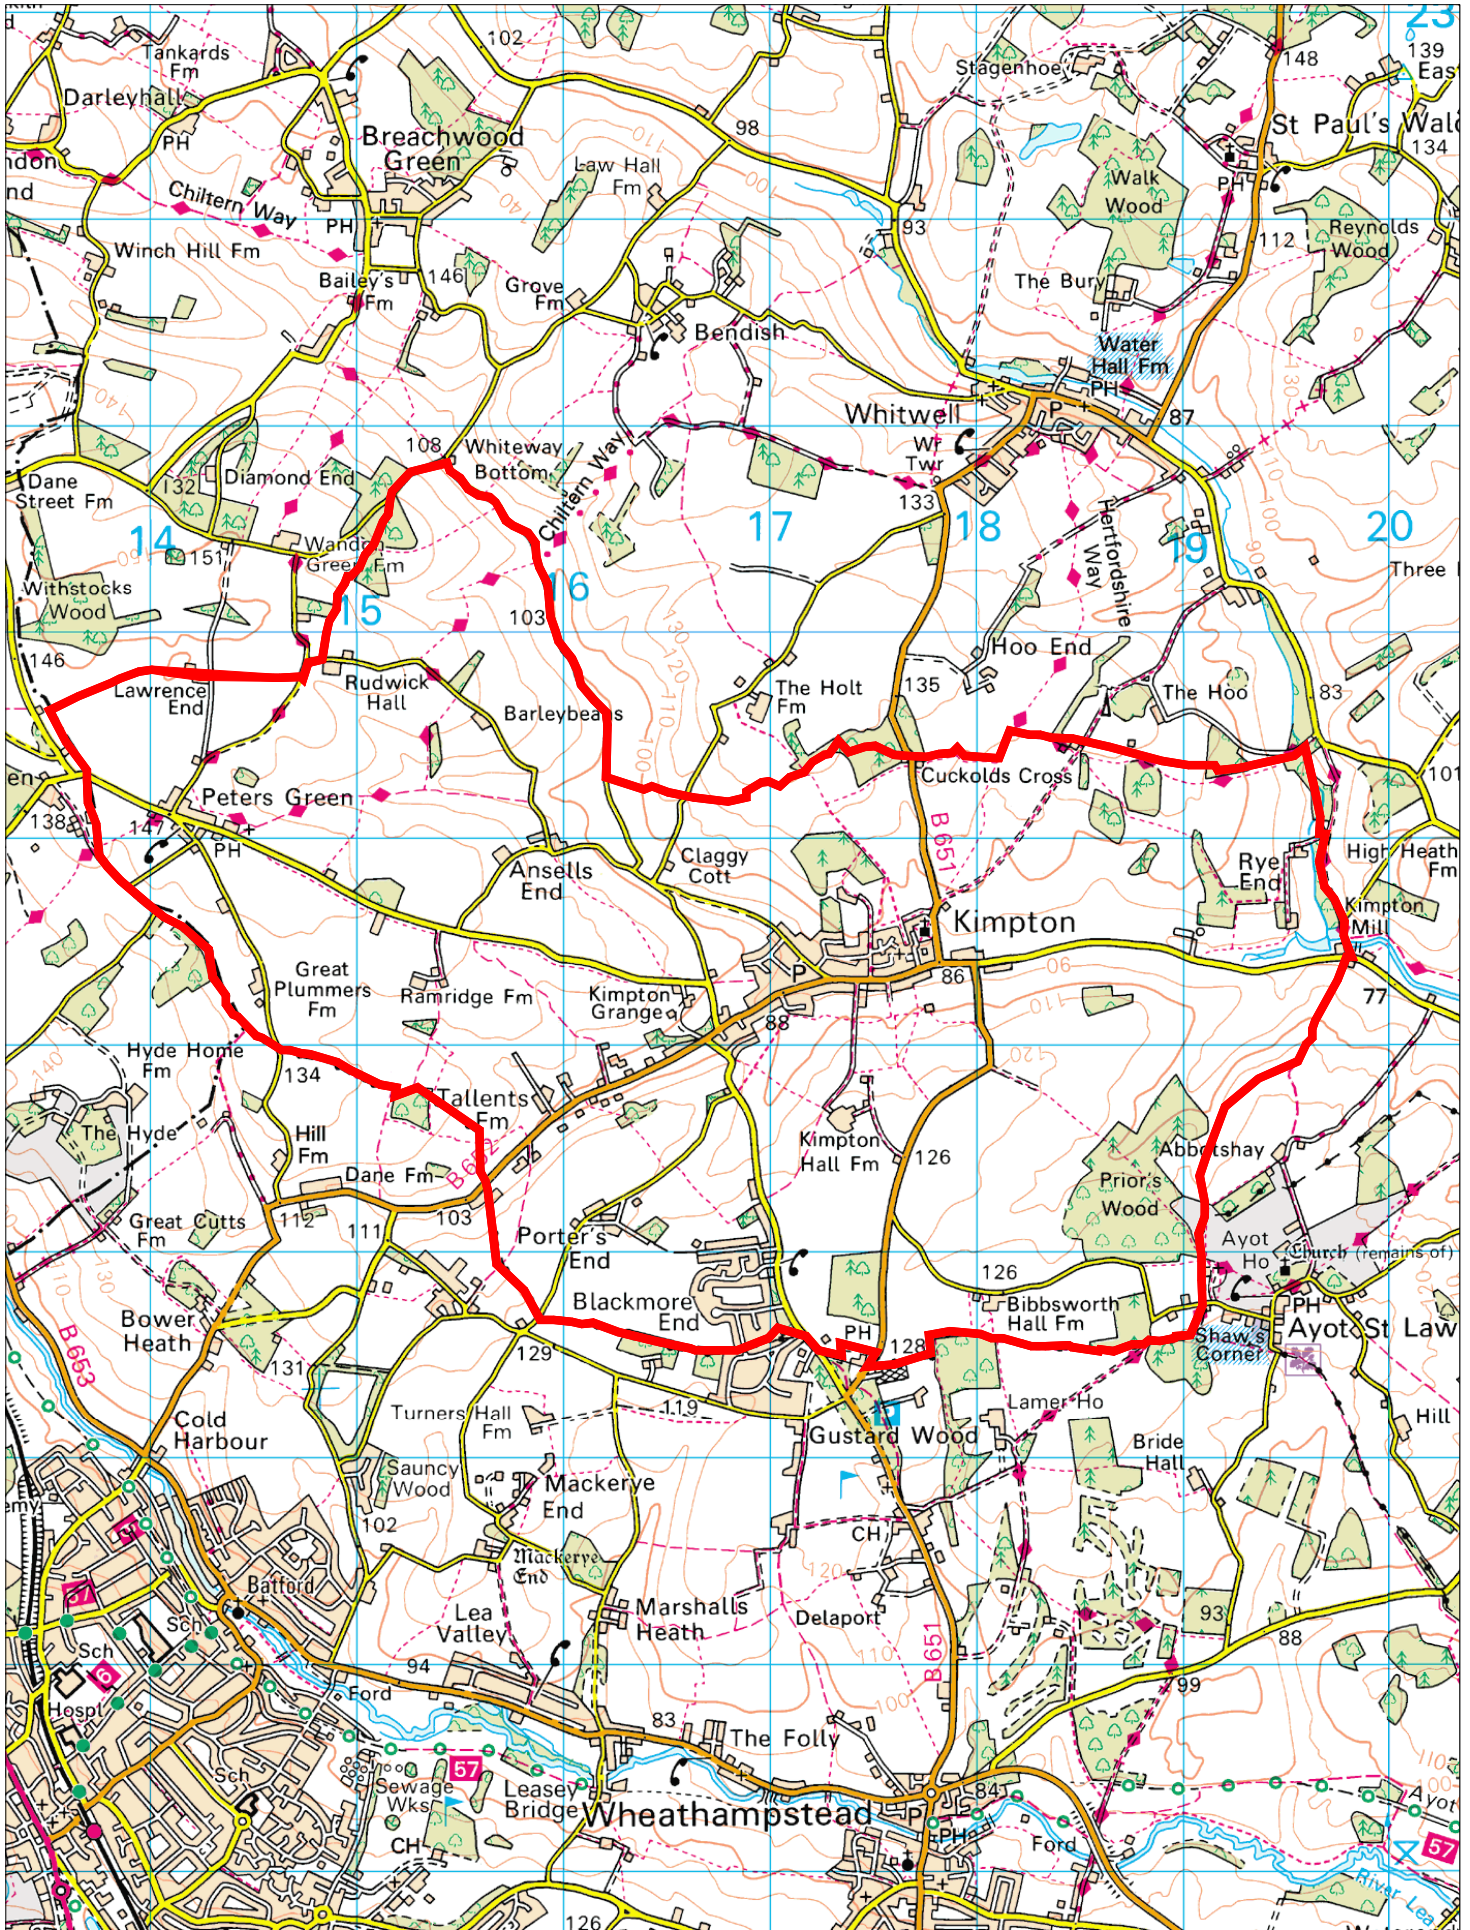

Map of the area to be designated as the Kimpton neighbourhood planning area

Scale: 1:40000
Date: 04:03:14