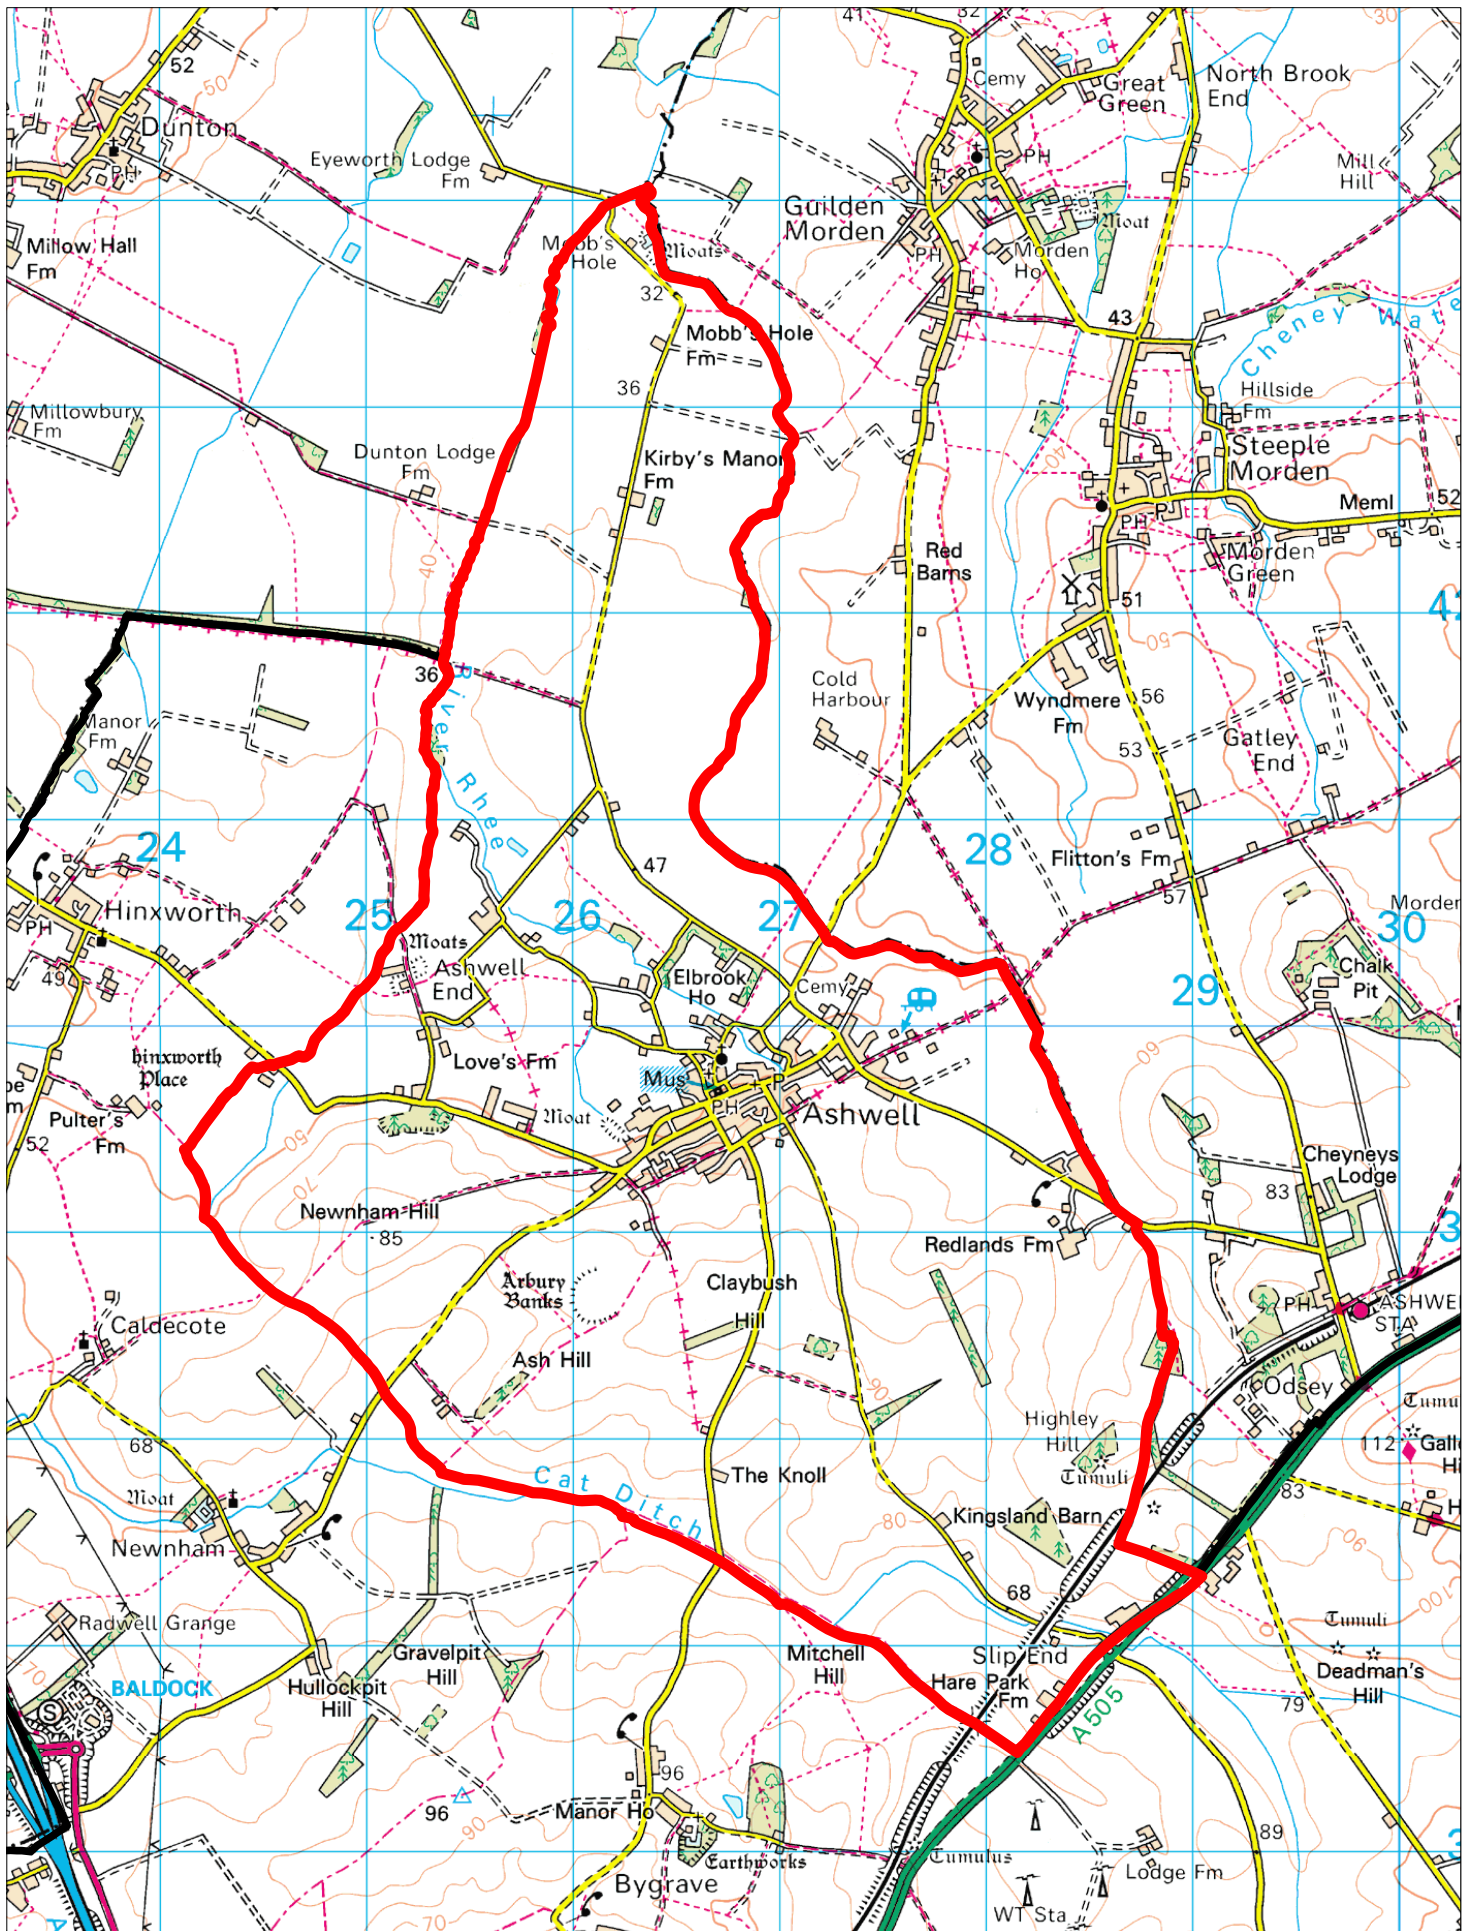

Ashwell Neighbourhood Plan Area - Designated March 2014

Scale: 1:40000
Date: 01:04:14