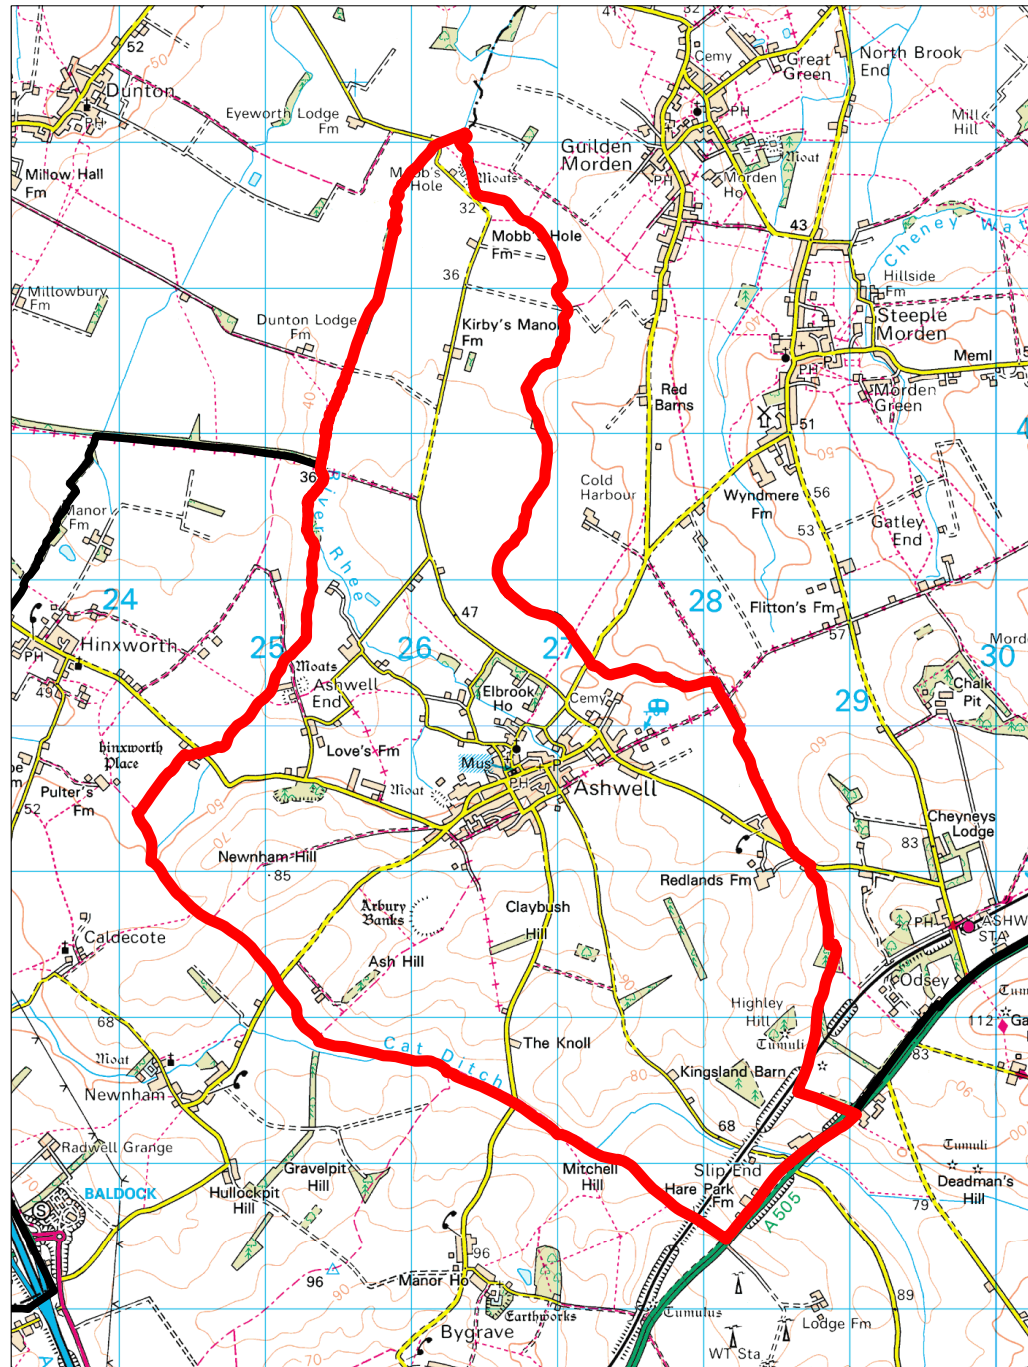

Proposed Ashwell Neighbourhood Plan Area

Scale: 1:40000  
Date: 14:01:14