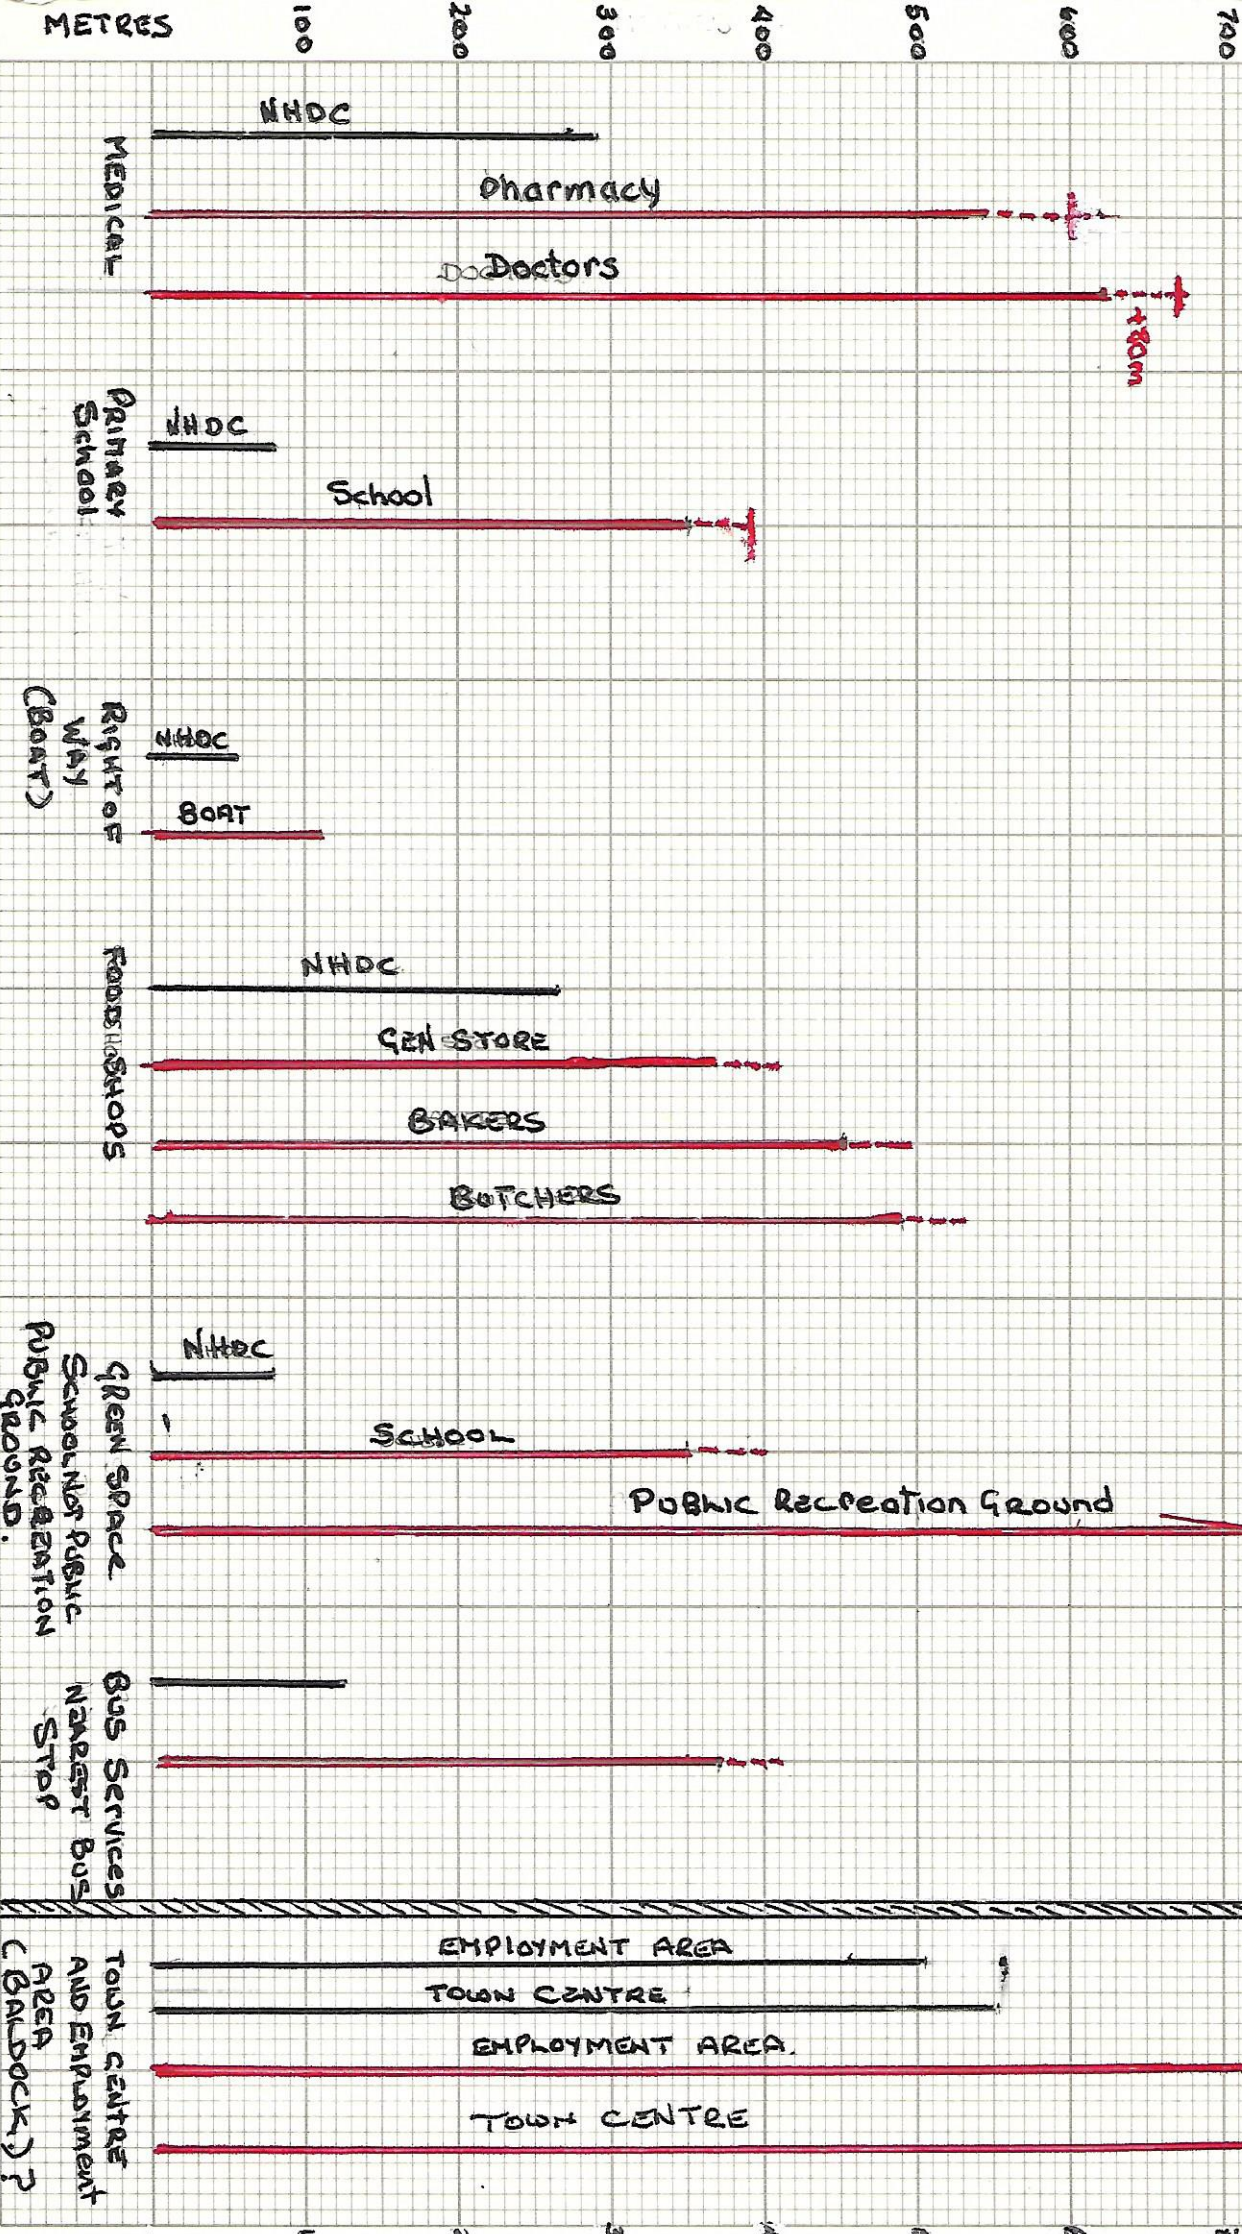

NHDC Distances TAKEN FROM THEIR OFFICIAL DOCUMENT attached 2014/15

Distances have been taken from the north edge of the proposed site
 " " " " " middle
 " " " " " "

NHDC distances —

Distances checked using a mapping wheel —

940m

DISTANCE CHECKED BY CAR.

TOWN CENTRE AND EMPLOYMENT AREA (BALDOCK) ?