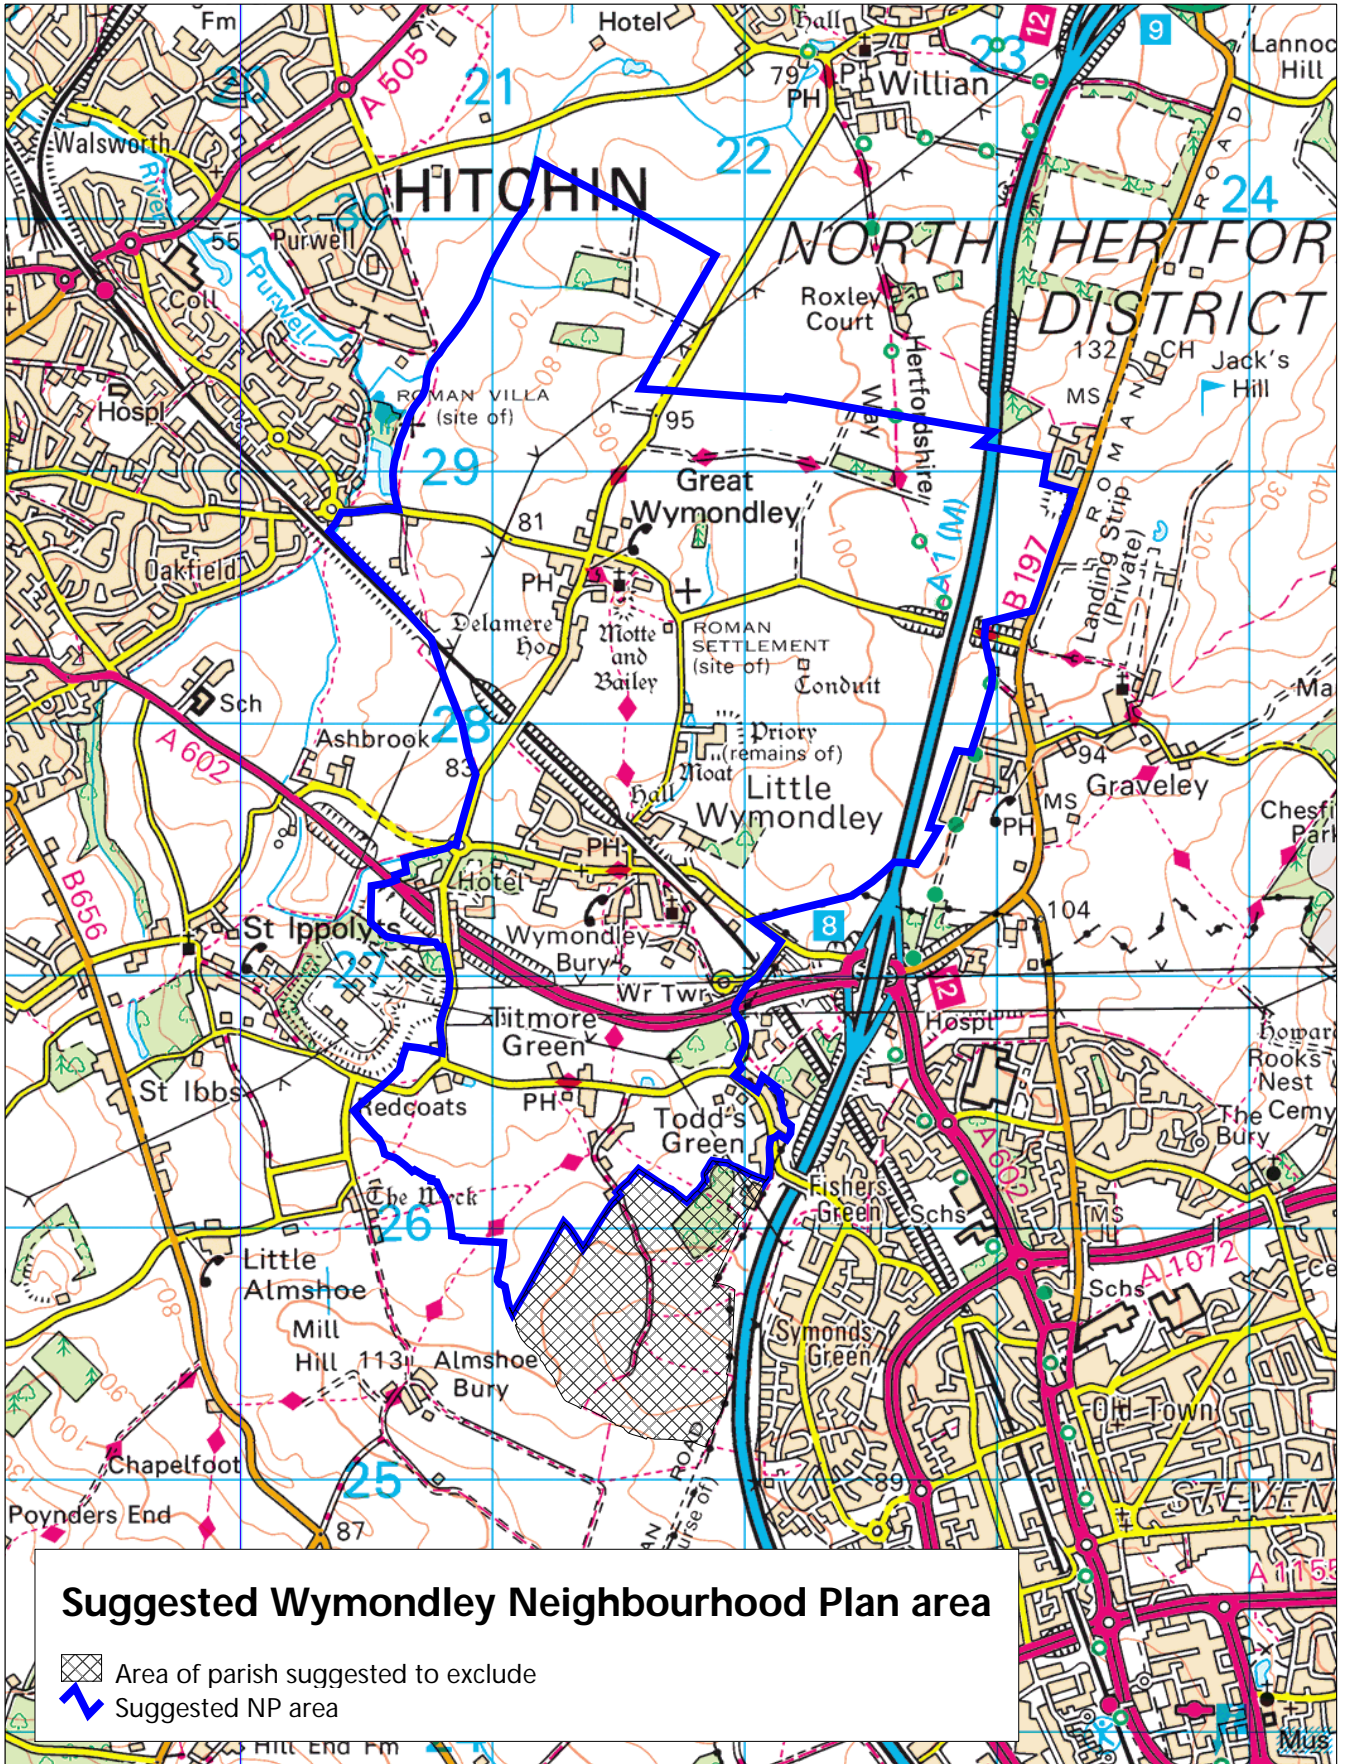

Wymondley Designated Neighbourhood Plan area

Scale: 1:30000
Date: 02:07:15