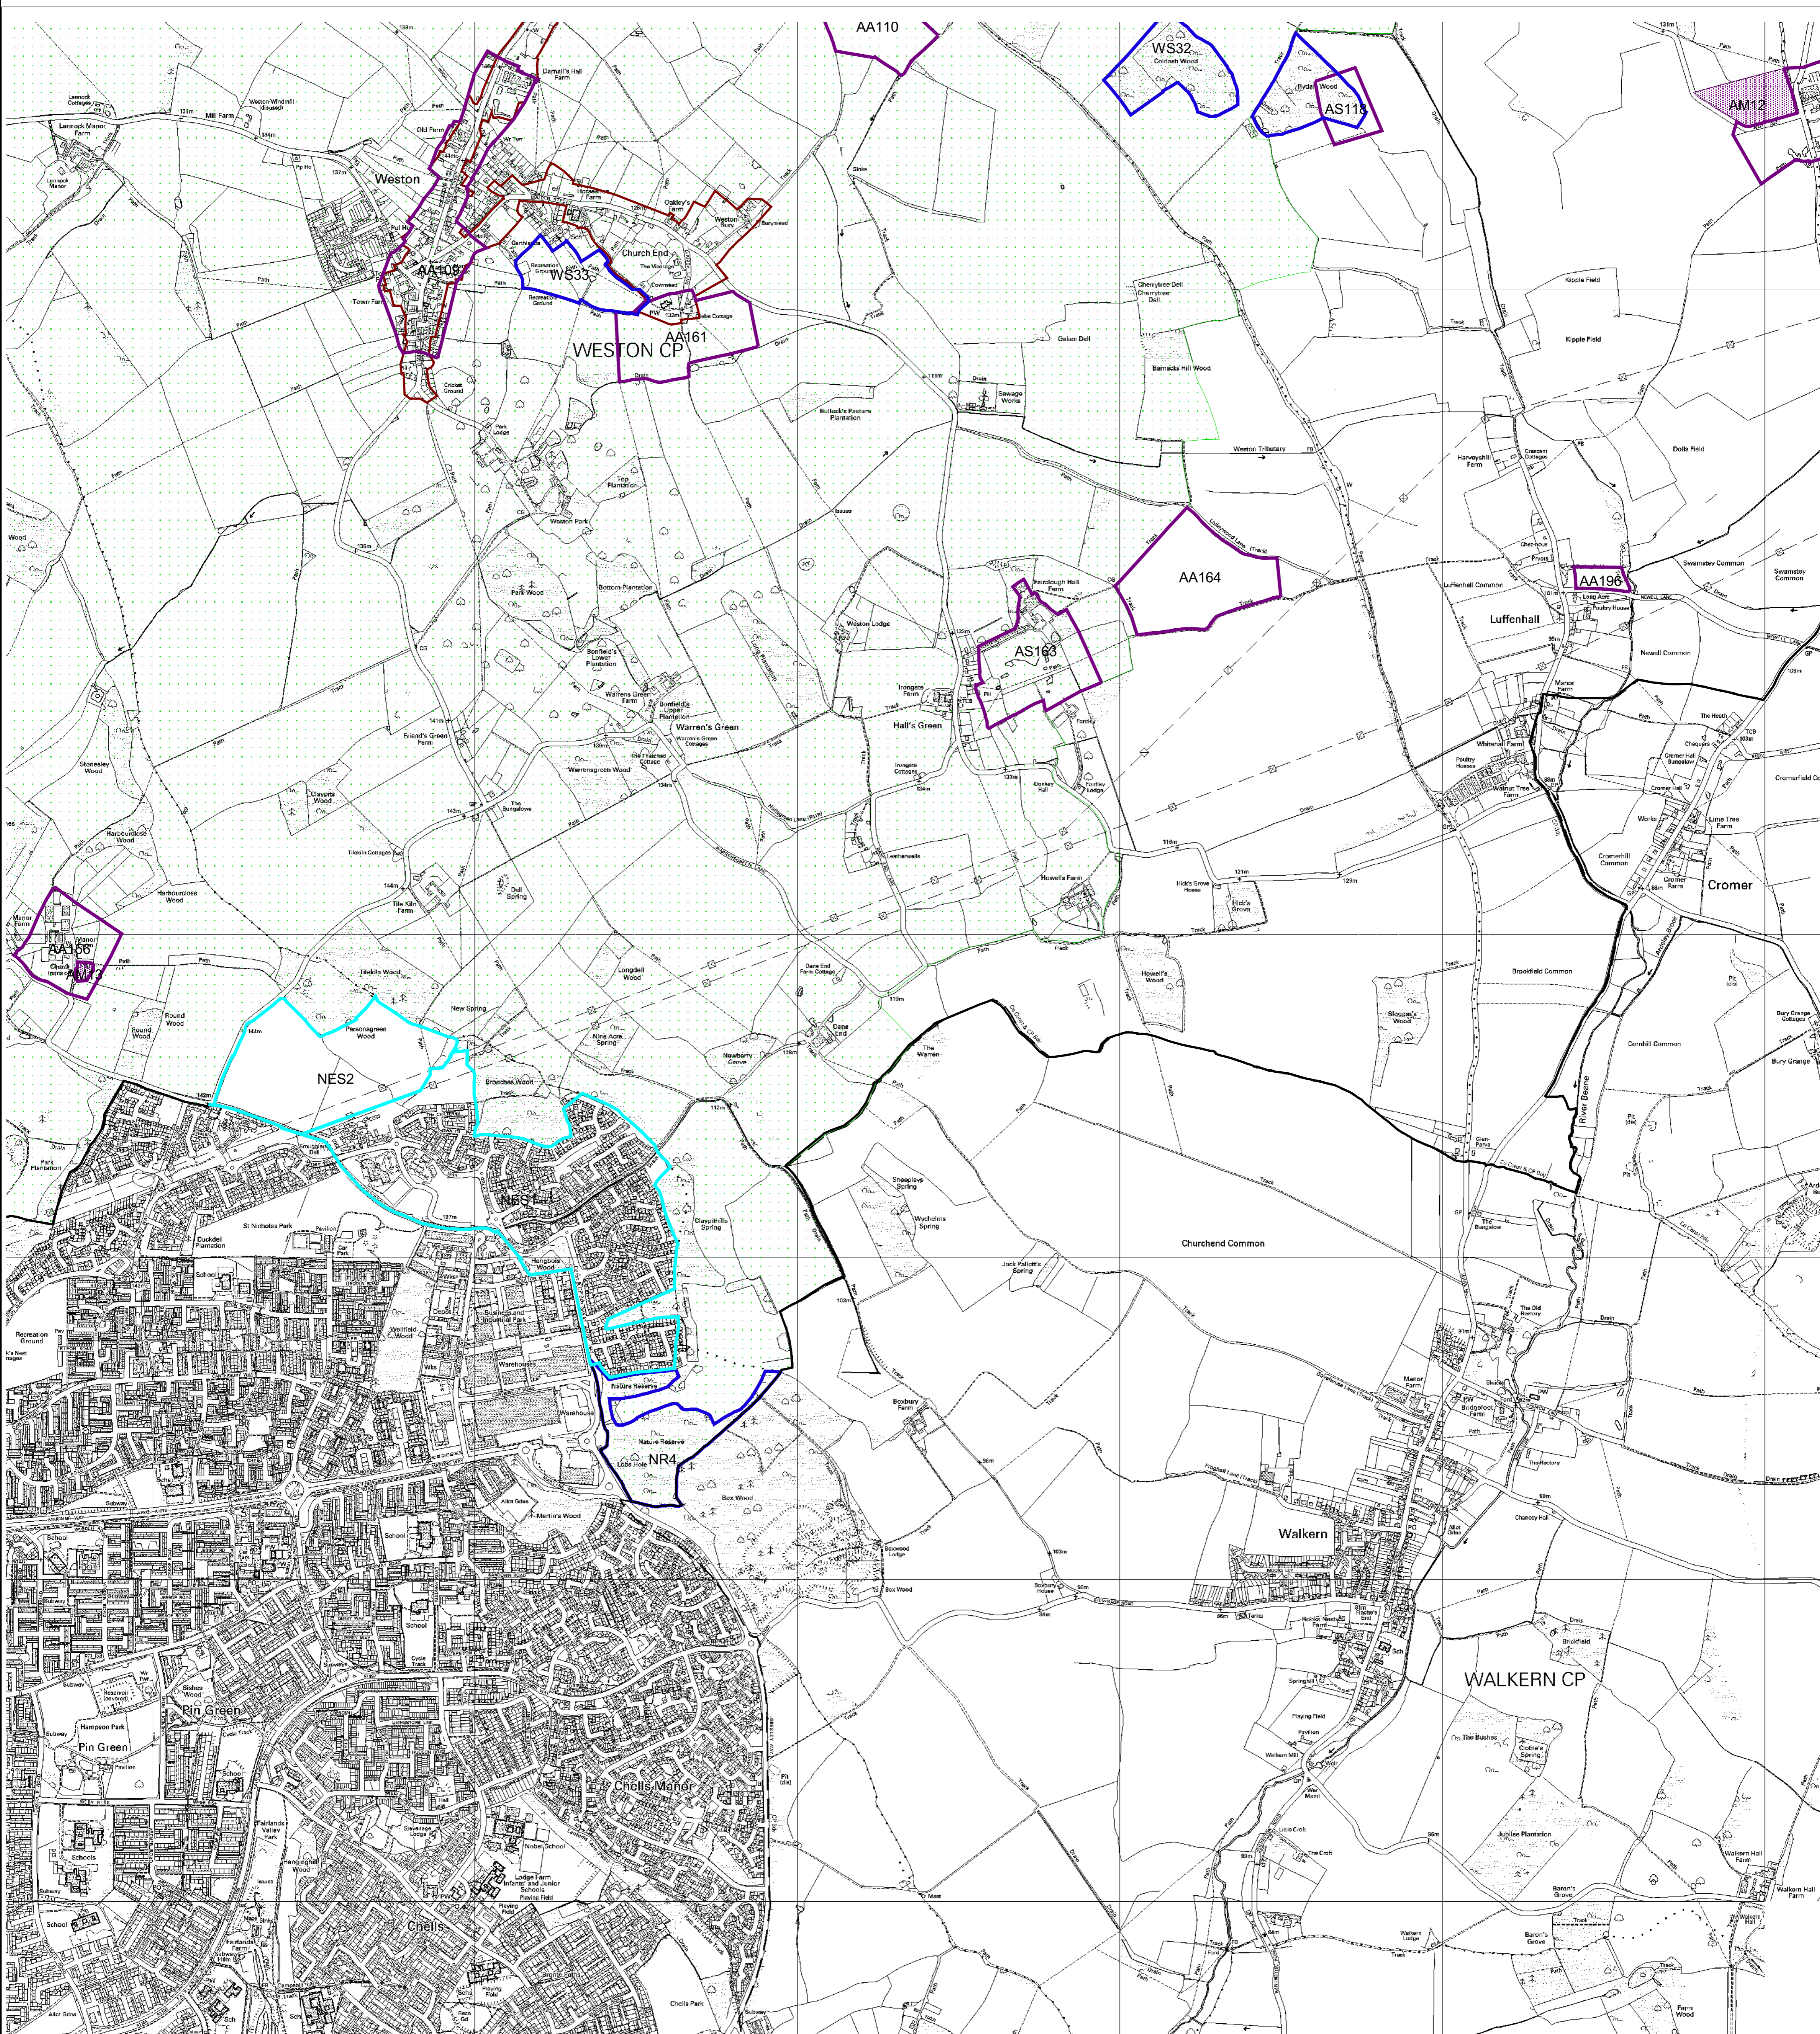

Saved policies

- Town centre mask
  - Rest
  - TC
  - Proposals
  - North East Stevenage: Policy 4
  - Additional essential landscaping: Policy 21
  - Landscape and open space pattern: Policy 21
  - Consolidation of Landscape and Open Space Pattern
  - Landscape and Open Space Pattern
- Wildlife and nature: Policy 14
  - Local Nature Reserve
  - Nature Reserve
  - Site of Wildlife Significance
  - Site of Wildlife Value
  - Sites of Special Scientific Interest: Policy 14
- District Boundary
- Archaeology: Policy 16
  - Archaeological areas
  - Areas of archaeological significance
  - Ancient monuments: shown for information only - not part of saved Local Plan
  - Historic Parks and Gardens: Policy 19
  - Town centre areas: Policy 42
  - Shopping frontages: Policy 43
  - Area of Outstanding Natural Beauty: Policy 11
  - Business areas: Policy 37
  - Employment areas: Policy 36
  - Conservation area: shown for information only - not part of saved Local Plan
  - Selected villages: Policy 7
  - Village character areas: Policy 7
  - Royston development limits: Policy 9
  - Rural area beyond the green belt: Policy 6
  - Green belt: Policy 2

This map is reproduced from Ordnance Survey material with the permission of Ordnance Survey on behalf of Her Majesty's Stationary Office © Crown copyright. Unauthorised reproduction infringes Crown copyright and may lead to prosecution or civil proceedings. 100018622 2006

Scale 1 : 10 000

This map was produced by North Hertfordshire District Council