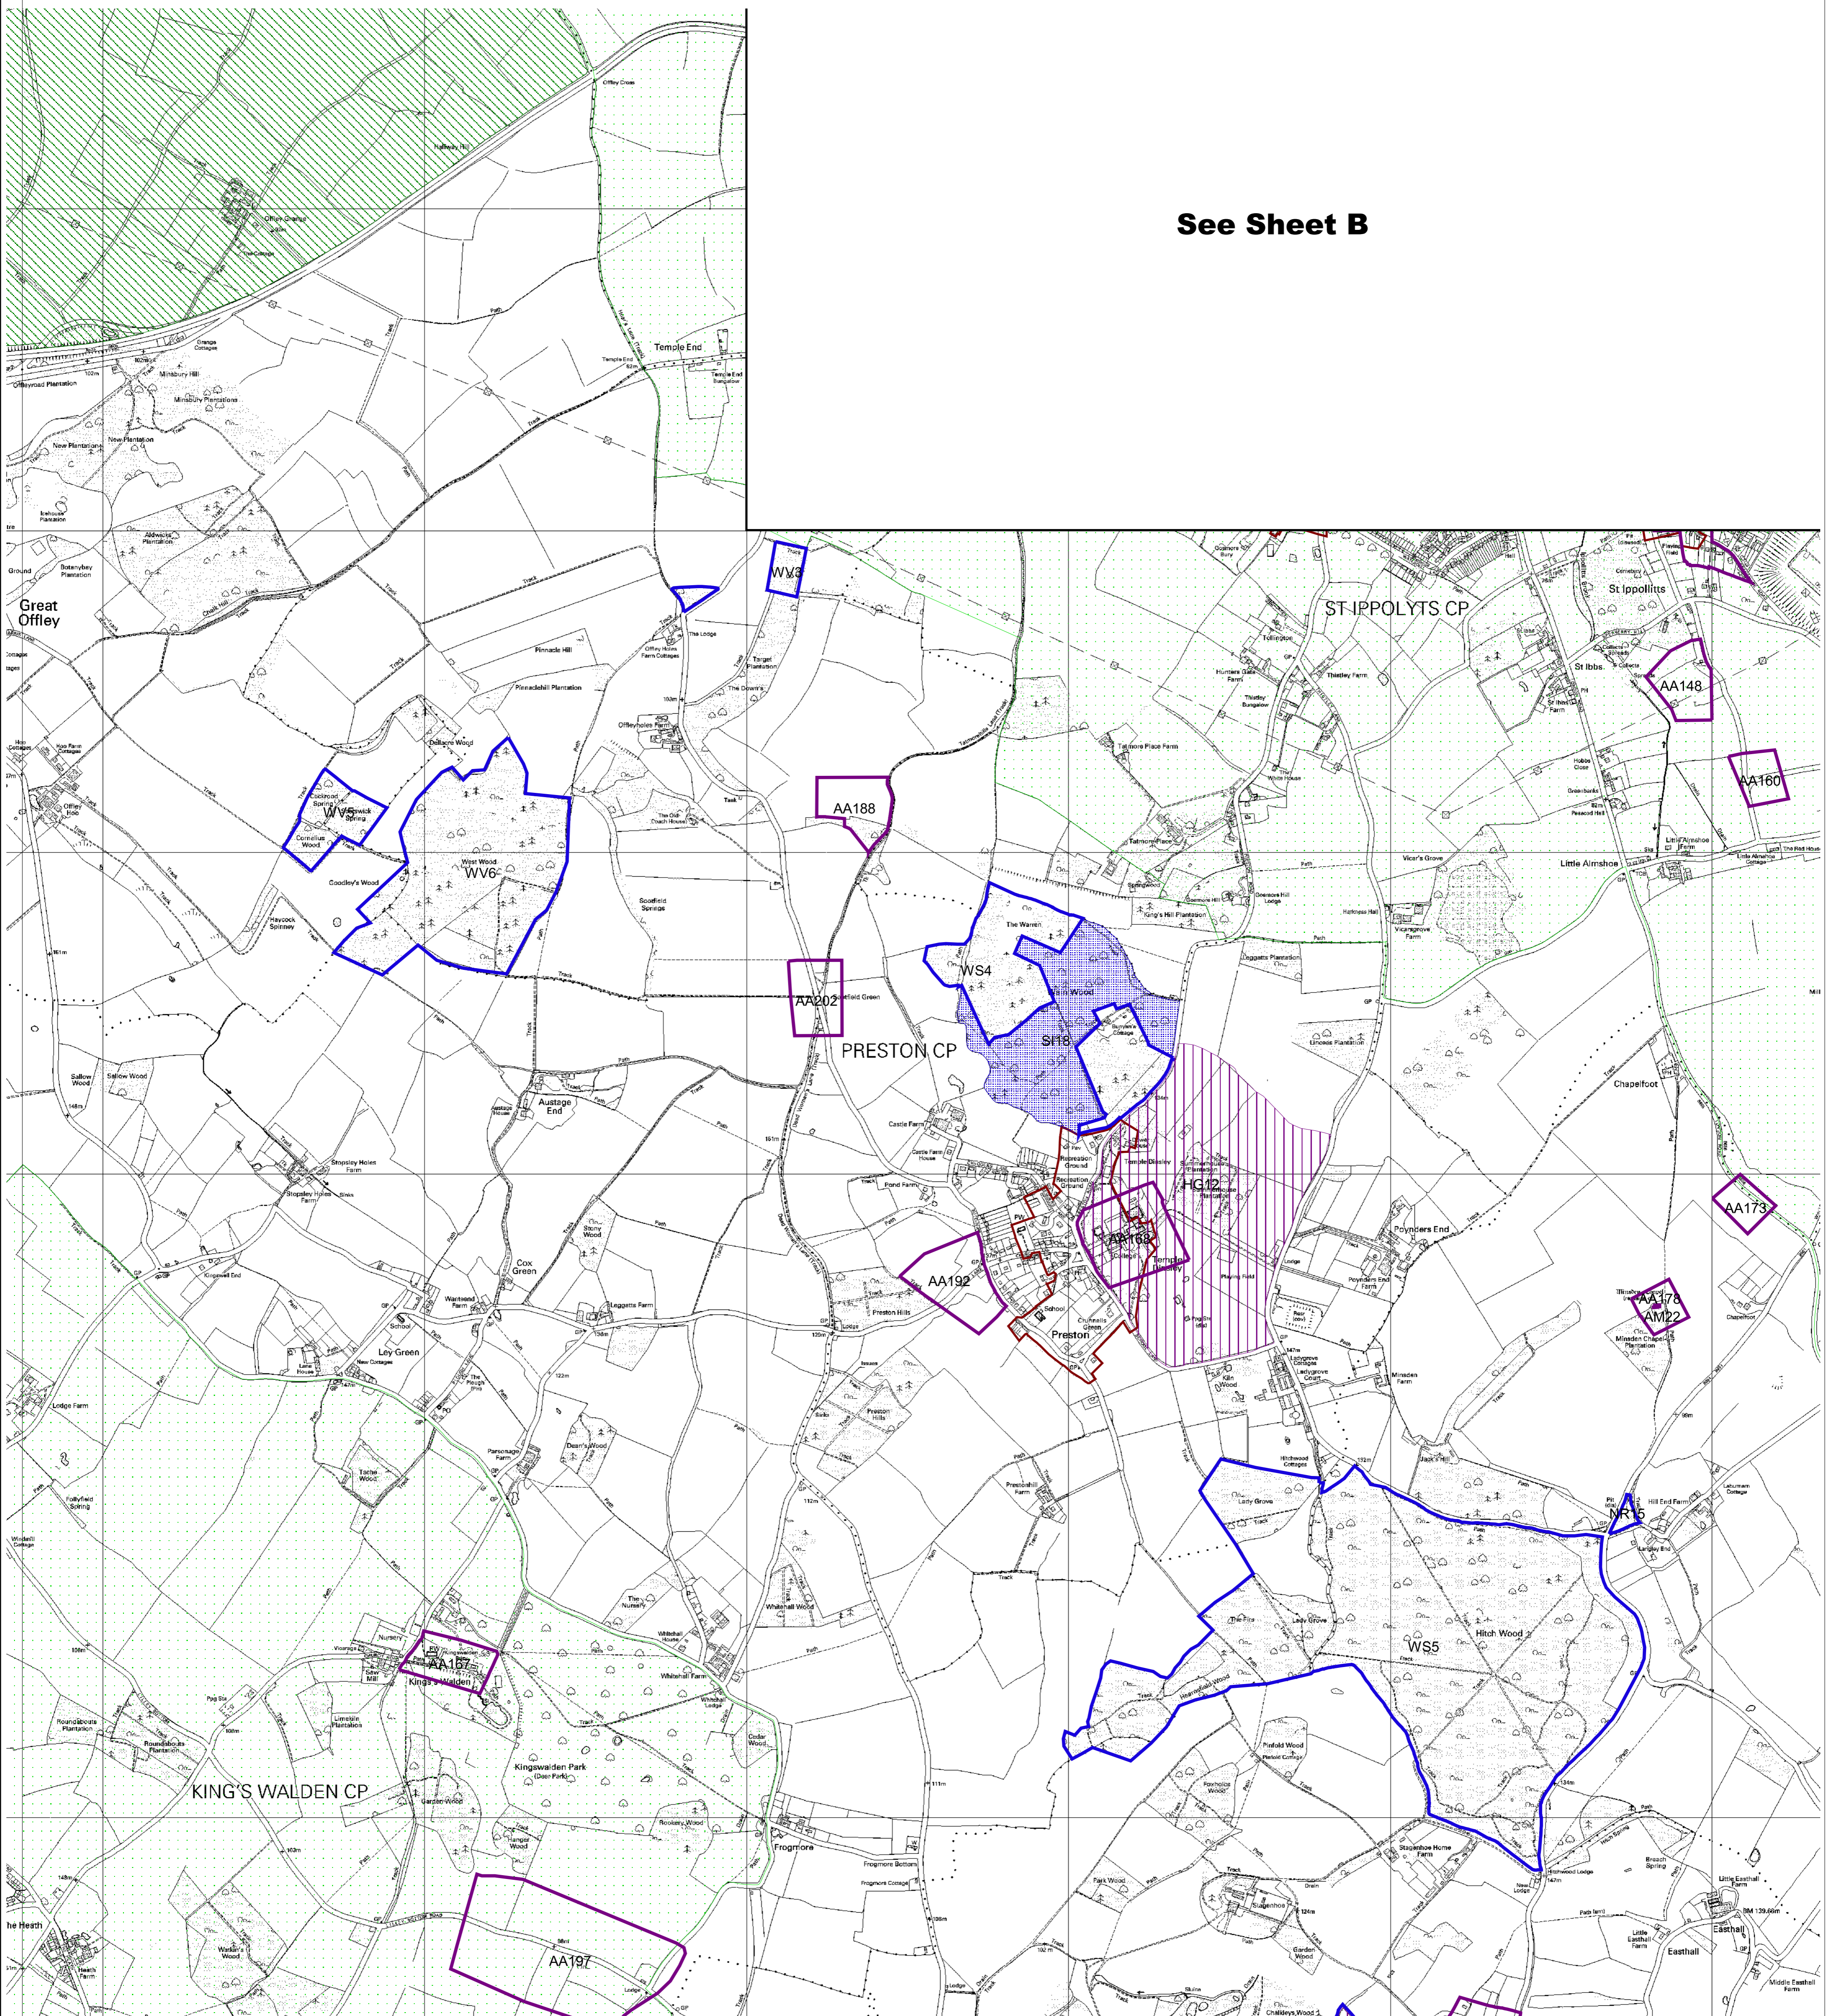

Saved policies

- Town centre mask
 - Rest
 - TC
 - Proposals
 - North East Stevenage: Policy 4
 - Additional essential landscaping: Policy 21
 - Landscape and open space pattern: Policy 21
 - Consolidation of Landscape and Open Space Pattern
 - Landscape and Open Space Pattern
- Wildlife and nature: Policy 14
 - Local Nature Reserve
 - Nature Reserve
 - Site of Wildlife Significance
 - Site of Wildlife Value
 - Sites of Special Scientific Interest: Policy 14
- District Boundary
- Archaeology: Policy 16
 - Archaeological areas
 - Areas of archaeological significance
 - Ancient monuments: shown for information only - not part of saved Local Plan
 - Historic Parks and Gardens: Policy 19
 - Town centre areas: Policy 42
 - Shopping frontages: Policy 43
 - Area of Outstanding Natural Beauty: Policy 11
 - Business areas: Policy 37
 - Employment areas: Policy 36
 - Conservation area: shown for information only - not part of saved Local Plan
 - Selected villages: Policy 7
 - Village character areas: Policy 7
 - Royston development limits: Policy 9
 - Rural area beyond the green belt: Policy 6
 - Green belt: Policy 2

See Sheet B

This map is reproduced from Ordnance Survey material with the permission of Ordnance Survey on behalf of Her Majesty's Stationery Office © Crown copyright. Unauthorised reproduction infringes Crown copyright and may lead to prosecution or civil proceedings. 100018622 2006

Scale 1 : 10 000

This map was produced by North Hertfordshire District Council