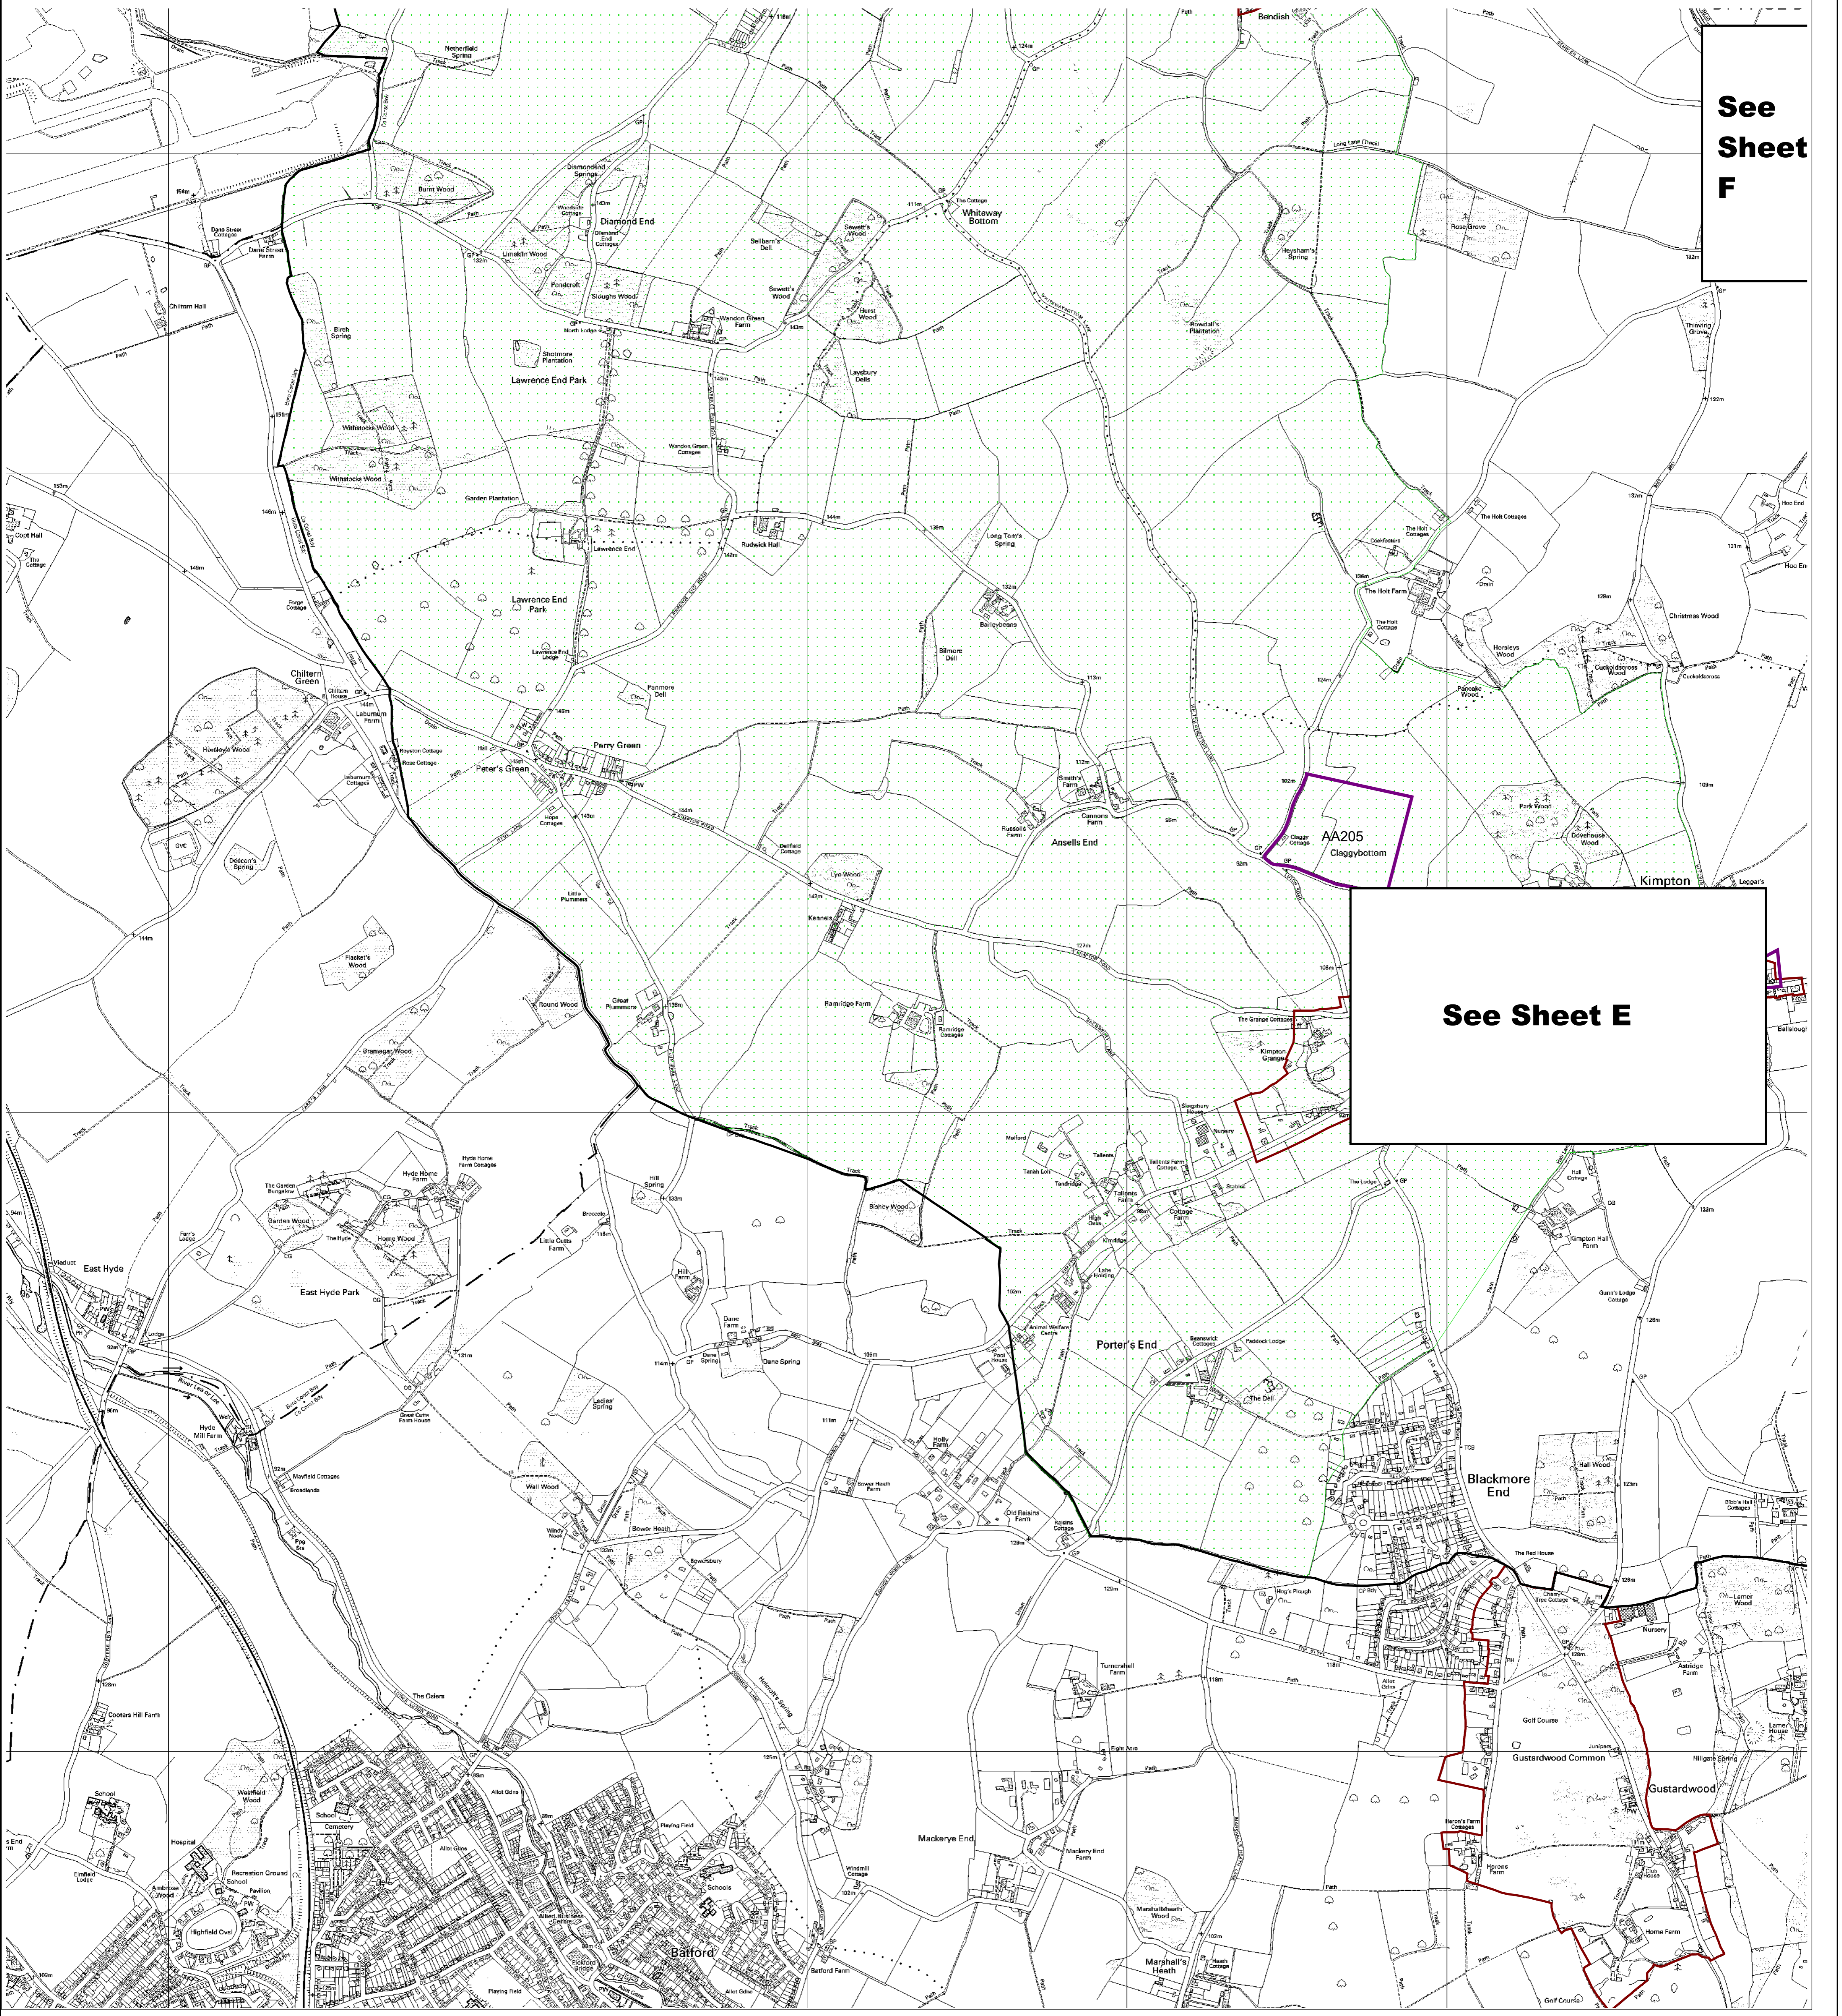

Saved policies

- Town centre mask
  - Rest
  - TC
  - Proposals
  - North East Stevenage: Policy 4
  - Additional essential landscaping: Policy 21
  - Landscape and open space pattern: Policy 21
  - Consolidation of Landscape and Open Space Pattern
  - Landscape and Open Space Pattern
- Wildlife and nature: Policy 14
  - Local Nature Reserve
  - Nature Reserve
  - Site of Wildlife Significance
  - Site of Wildlife Value
  - Sites of Special Scientific Interest: Policy 14
  - District Boundary
- Archaeology: Policy 16
  - Archaeological areas
  - Areas of archaeological significance
  - Ancient monuments: shown for information only - not part of saved Local Plan
  - Historic Parks and Gardens: Policy 19
  - Town centre areas: Policy 42
  - Shopping frontages: Policy 43
  - Area of Outstanding Natural Beauty: Policy 11
  - Business areas: Policy 37
  - Employment areas: Policy 36
  - Conservation area: shown for information only - not part of saved Local Plan
  - Selected villages: Policy 7
  - Village character areas: Policy 7
  - Royston development limits: Policy 9
  - Rural area beyond the green belt: Policy 6
  - Green belt: Policy 2

**See Sheet F**

**See Sheet E**

This map is reproduced from Ordnance Survey material with the permission of Ordnance Survey on behalf of Her Majesty's Stationary Office © Crown copyright. Unauthorised reproduction infringes Crown copyright and may lead to prosecution or civil proceedings. 100018622 2006

Scale 1 : 10 000

This map was produced by North Hertfordshire District Council