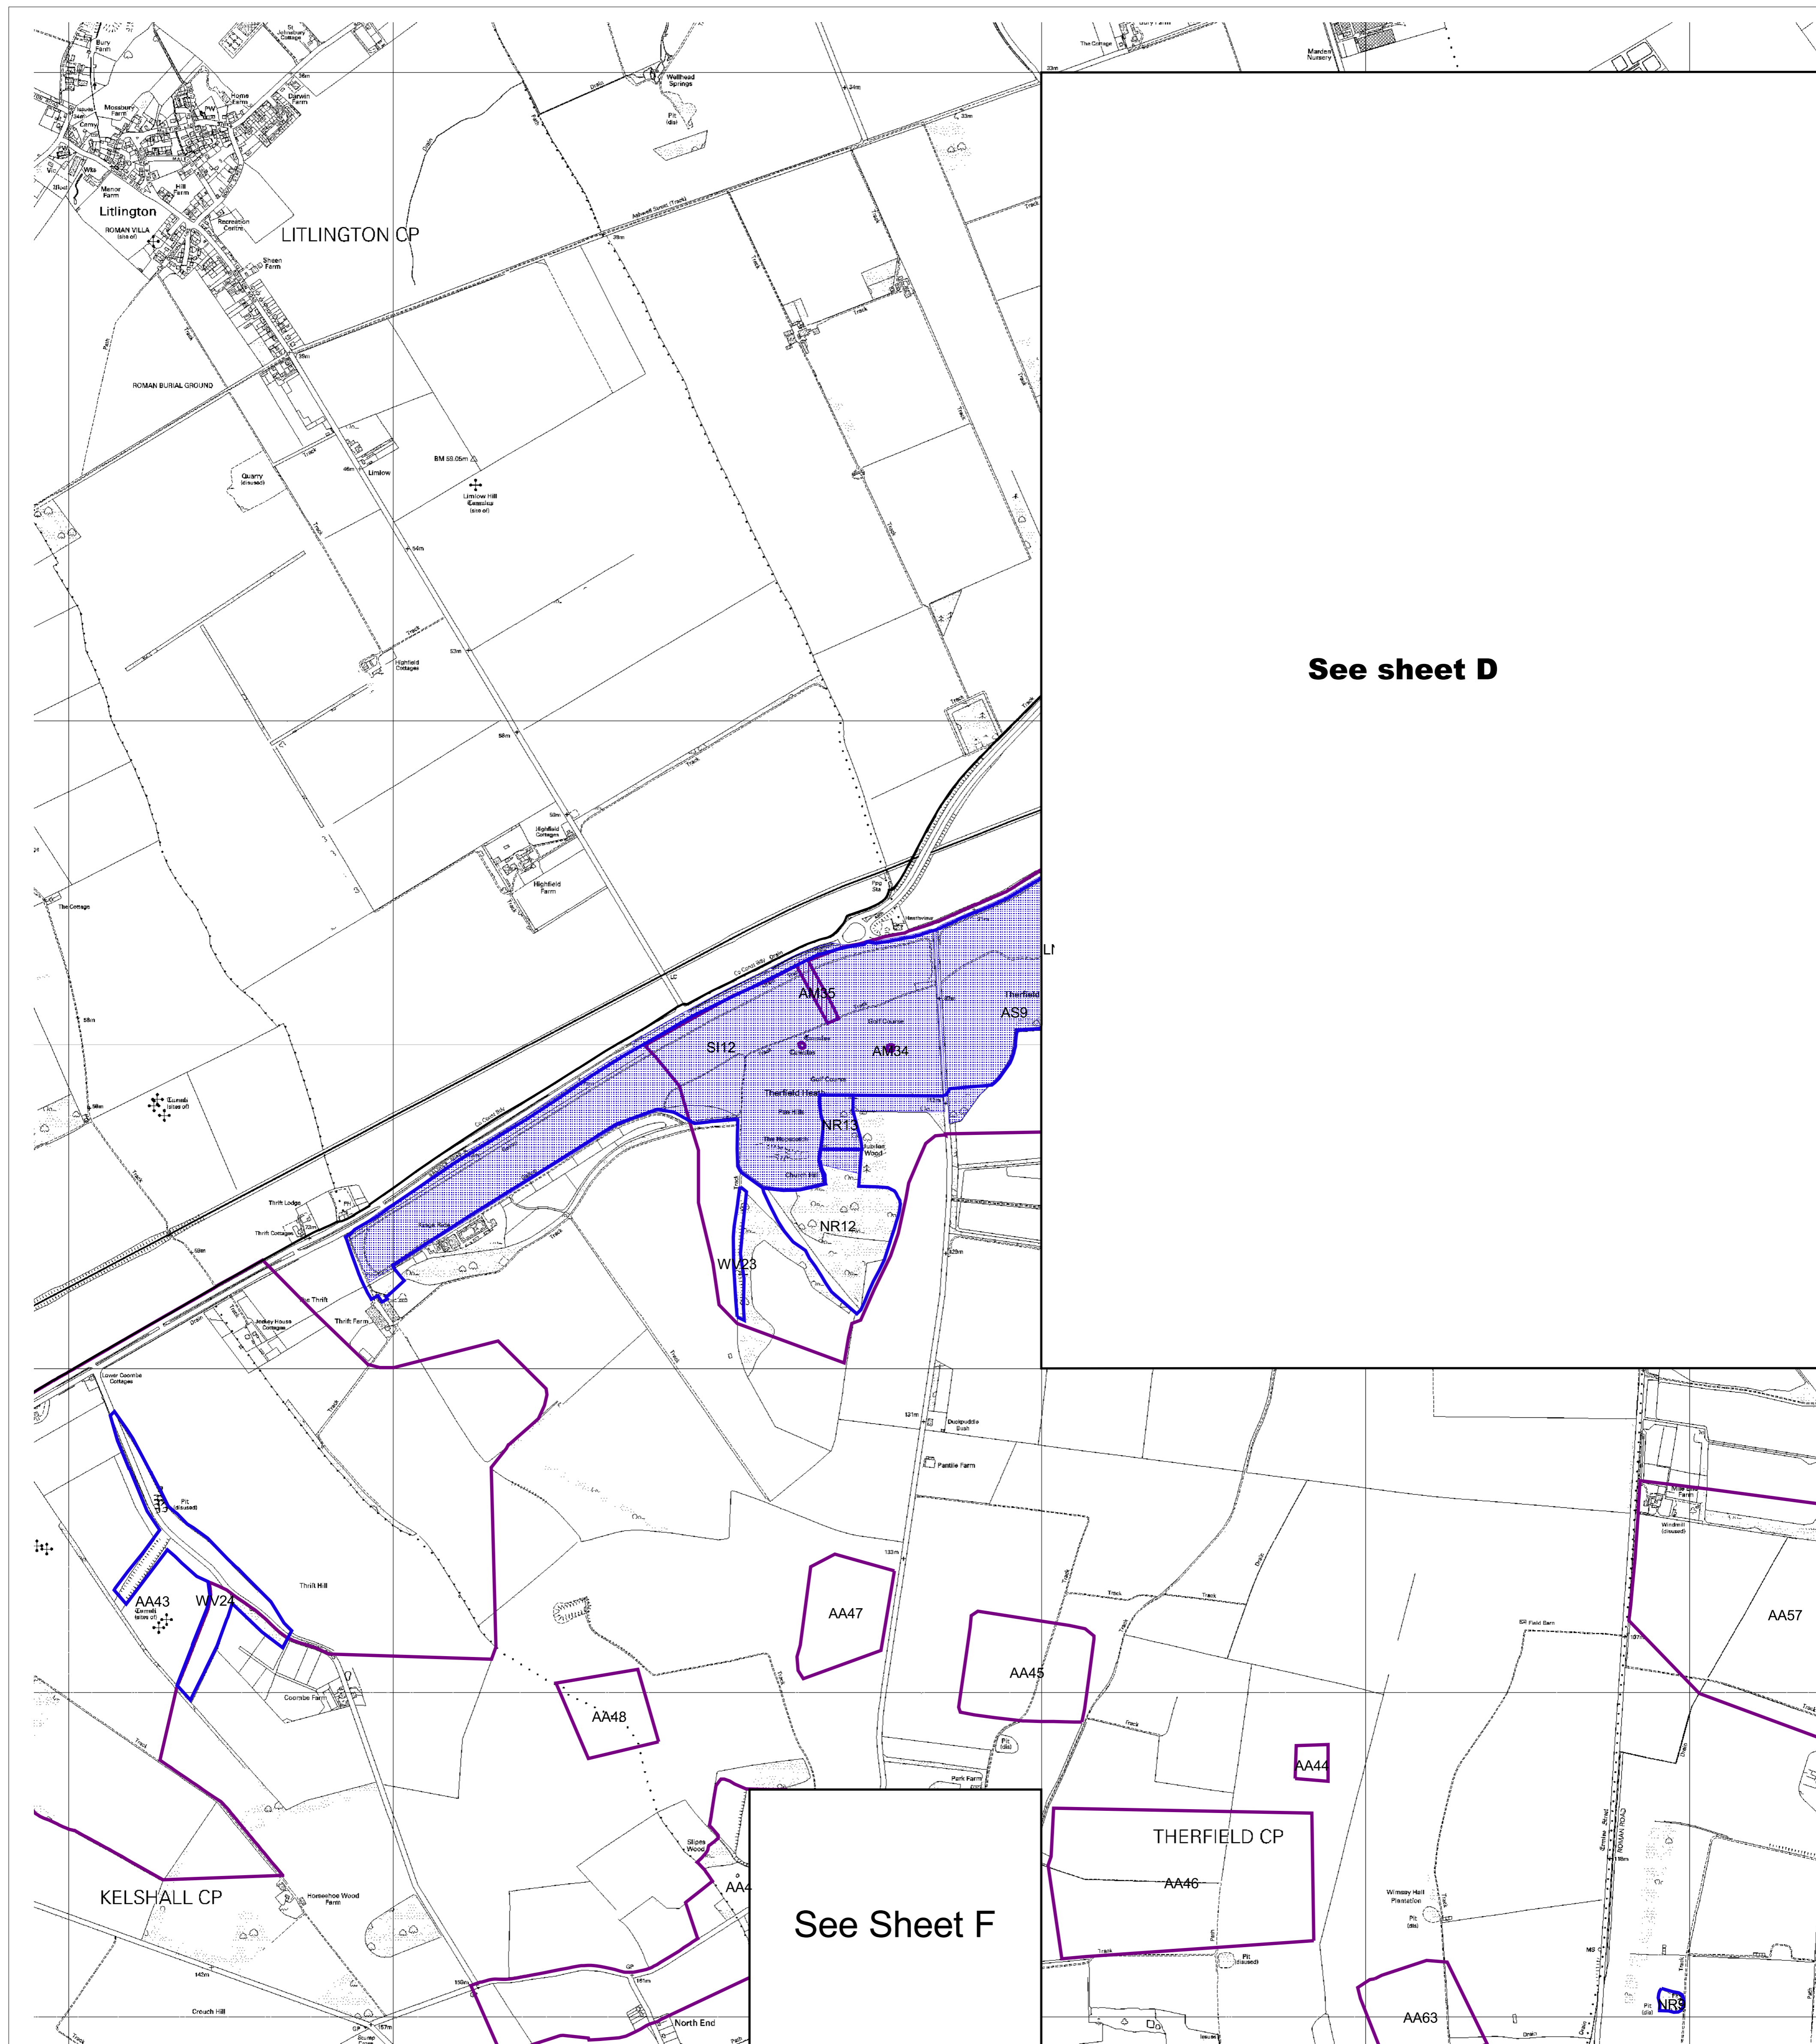

Saved policies

- Town centre mask**
- Rest
  - TC
  - Proposals
  - North East Stevenage: Policy 4
  - Additional essential landscaping: Policy 21
  - Landscape and open space pattern: Policy 21
  - Consolidation of Landscape and Open Space Pattern
  - Landscape and Open Space Pattern
- Wildlife and nature: Policy 14**
- Local Nature Reserve
  - Nature Reserve
  - Site of Wildlife Significance
  - Site of Wildlife Value
  - Sites of Special Scientific Interest: Policy 14

- Archaeology: Policy 16**
- Archaeological areas
  - Areas of archaeological significance
  - Ancient monuments: shown for information only - not part of saved Local Plan
  - Historic Parks and Gardens: Policy 19
  - Town centre areas: Policy 42
  - Shopping frontages: Policy 43
  - Area of Outstanding Natural Beauty: Policy 11
  - Business areas: Policy 37
  - Employment areas: Policy 36
  - Conservation area: shown for information only - not part of saved Local Plan
  - Selected villages: Policy 7
  - Village character areas: Policy 7
  - Royston development limits: Policy 9
  - Rural area beyond the green belt: Policy 6
  - Green belt: Policy 2

This map is reproduced from Ordnance Survey material with the permission of Ordnance Survey on behalf of Her Majesty's Stationery Office © Crown copyright. Unauthorised reproduction infringes Crown copyright and may lead to prosecution or civil proceedings. 100018622 2006

Scale 1 : 10 000

This map was produced by North Hertfordshire District Council