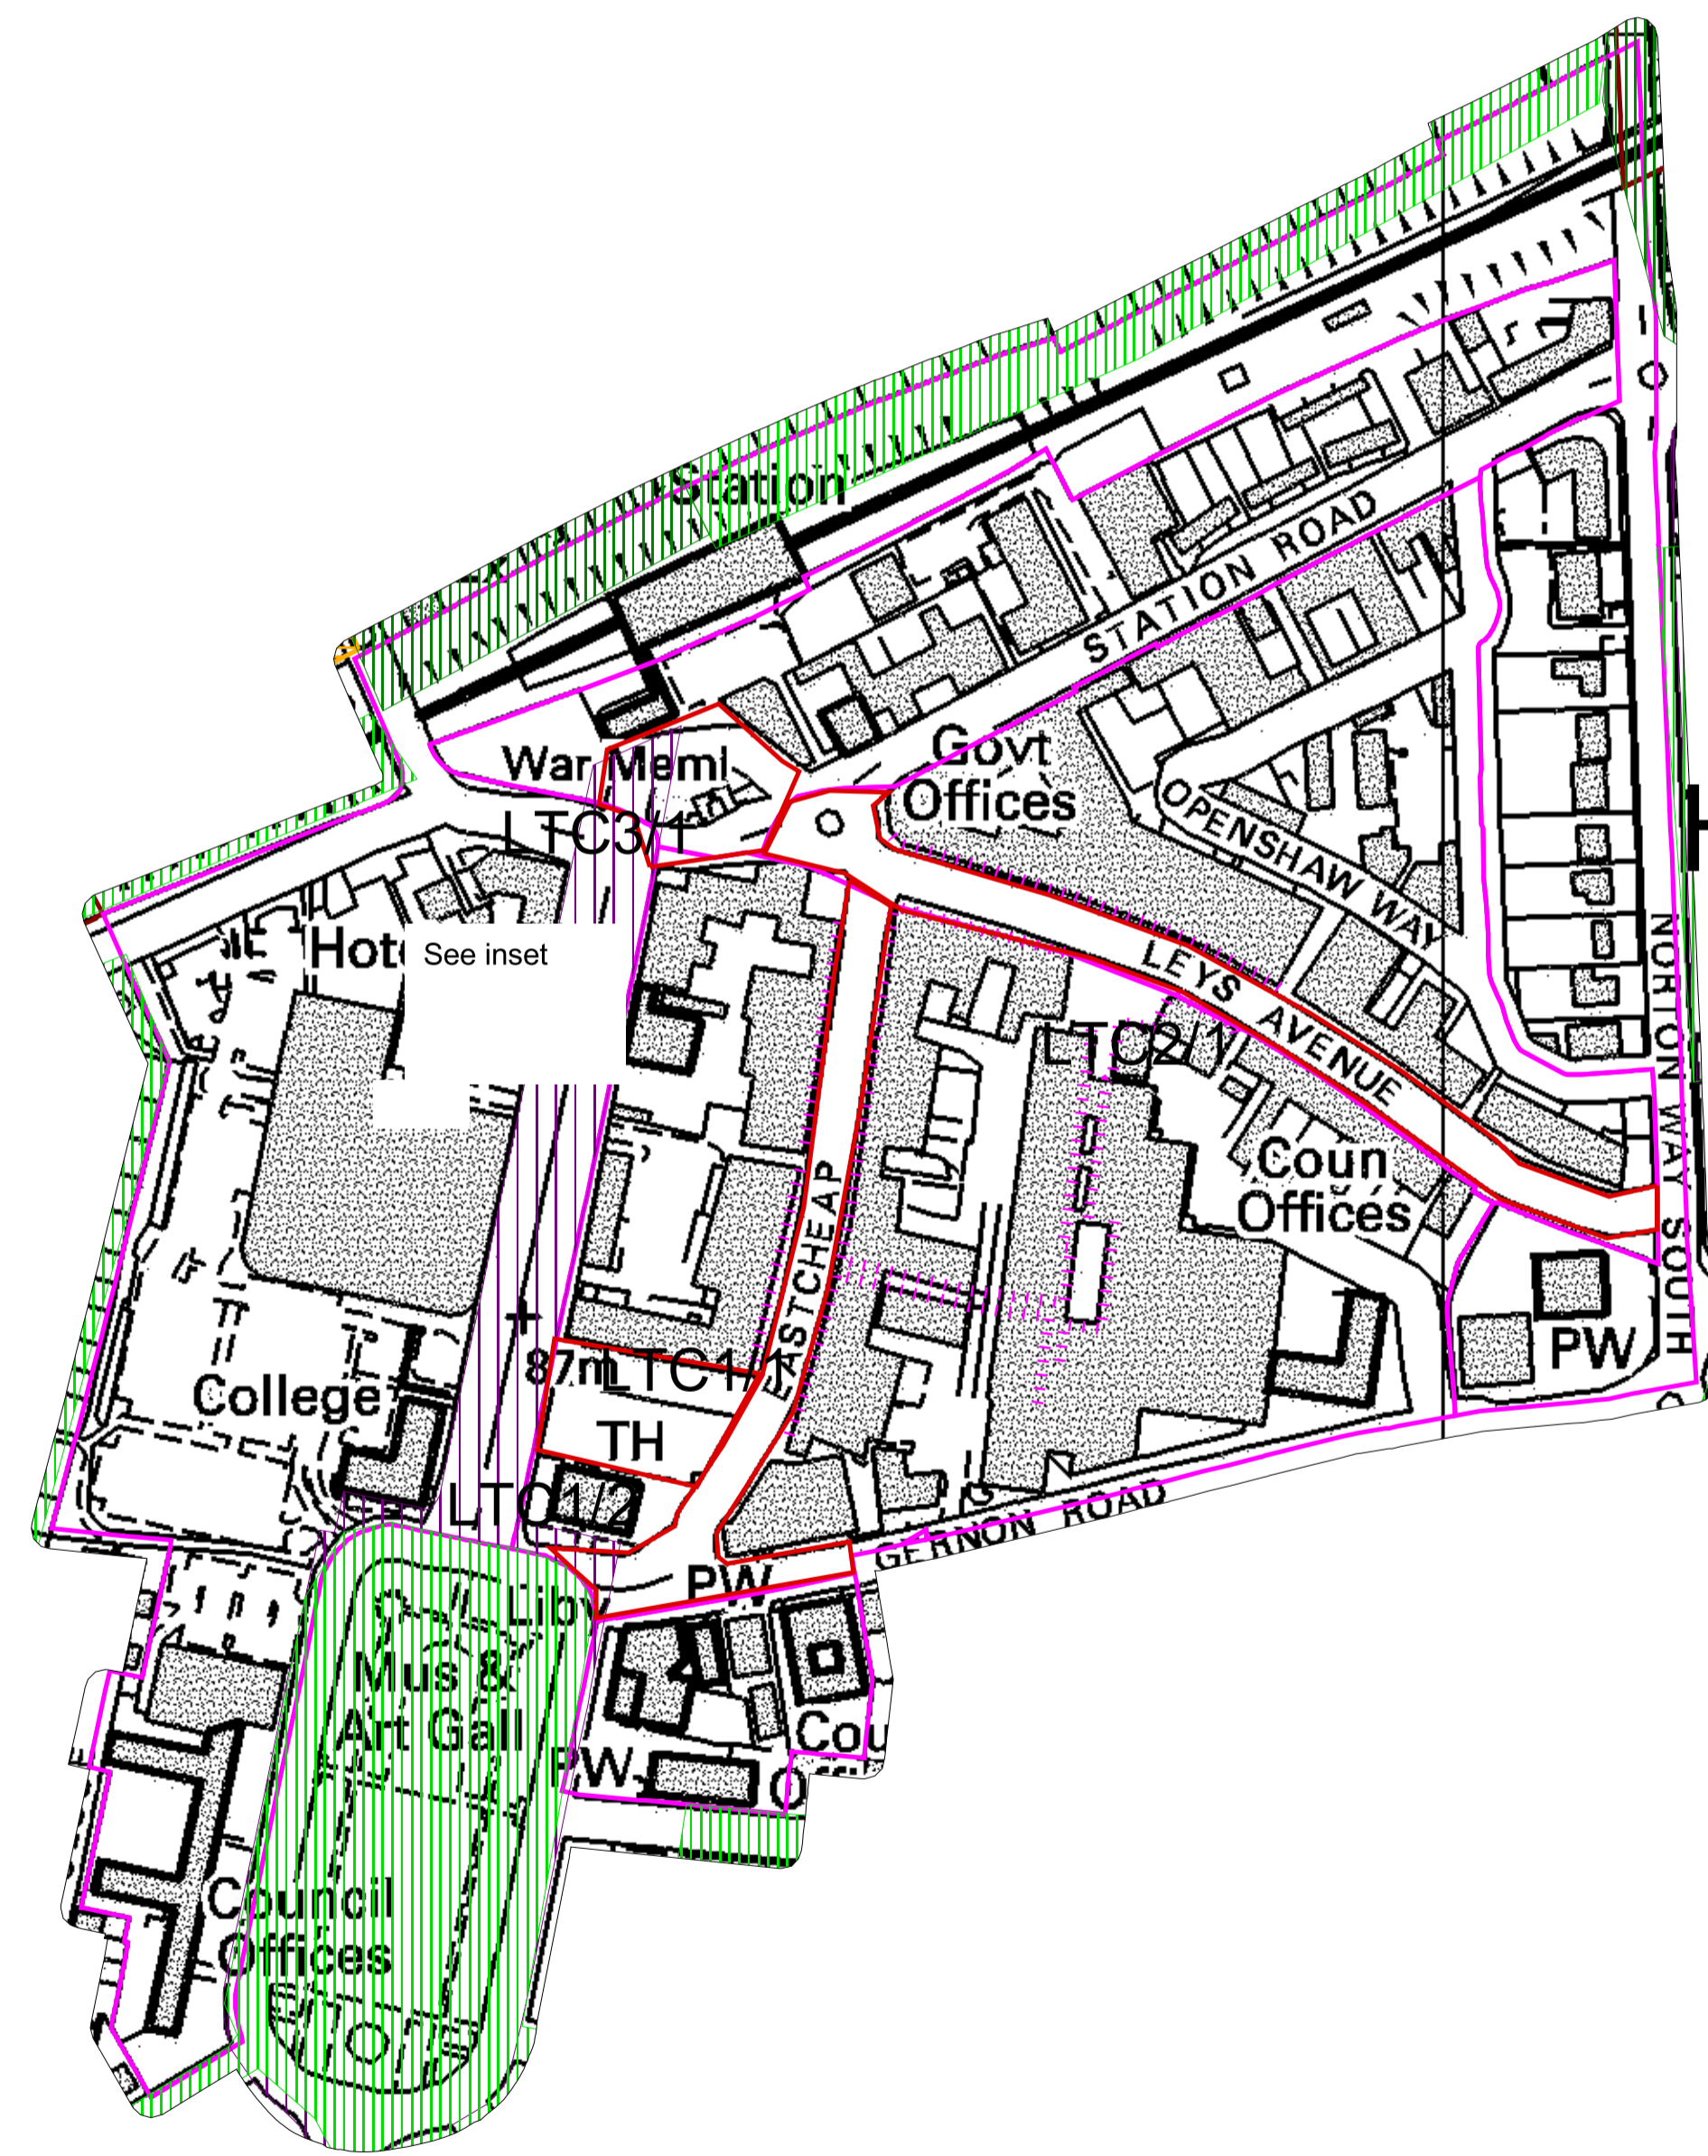

NORTH HERTFORDSHIRE DISTRICT COUNCIL

North Hertfordshire District Local Plan No.2 with Alterations Saved Policies

C

Letchworth Garden City Scale 1:2500

- North Hertfordshire District Boundary
- Proposals
- Additional essential landscaping: Policy 21
- Landscape and open space pattern: Policy 21
- Consolidation of Landscape and Open Space Pattern
- Landscape and Open Space Pattern
- Wildlife and nature: Policy 14**
- Local Nature Reserve
- Nature Reserve
- Site of Wildlife Significance
- Site of Wildlife Value
- Sites of Special Scientific Interest: Policy 14
- Archaeology: Policy 16**
- Archaeological areas
- Areas of archaeological significance
- Ancient monuments: shown for information only - not part of saved Local Plan
- Historic Parks and Gardens: Policy 19
- Town centre areas: Policy 42
- Shopping frontages: Policy 43
- Area of Outstanding Natural Beauty: Policy 11
- Business areas: Policy 37
- Employment areas: Policy 36
- Conservation area: shown for information only - not part of saved Local Plan
- Selected villages: Policy 7
- Village character areas: Policy 7
- Royston development limits: Policy 9
- Rural area beyond the green belt: Policy 6
- Green belt: Policy 2

This map is reproduced from Ordnance Survey material with the permission of Ordnance Survey on behalf of the Controller of Her Majesty's Stationery Office © Crown copyright. Unauthorised reproduction infringes Crown copyright and may lead to prosecution or civil proceedings. 100018622 2006

This map was produced by North Hertfordshire District Council