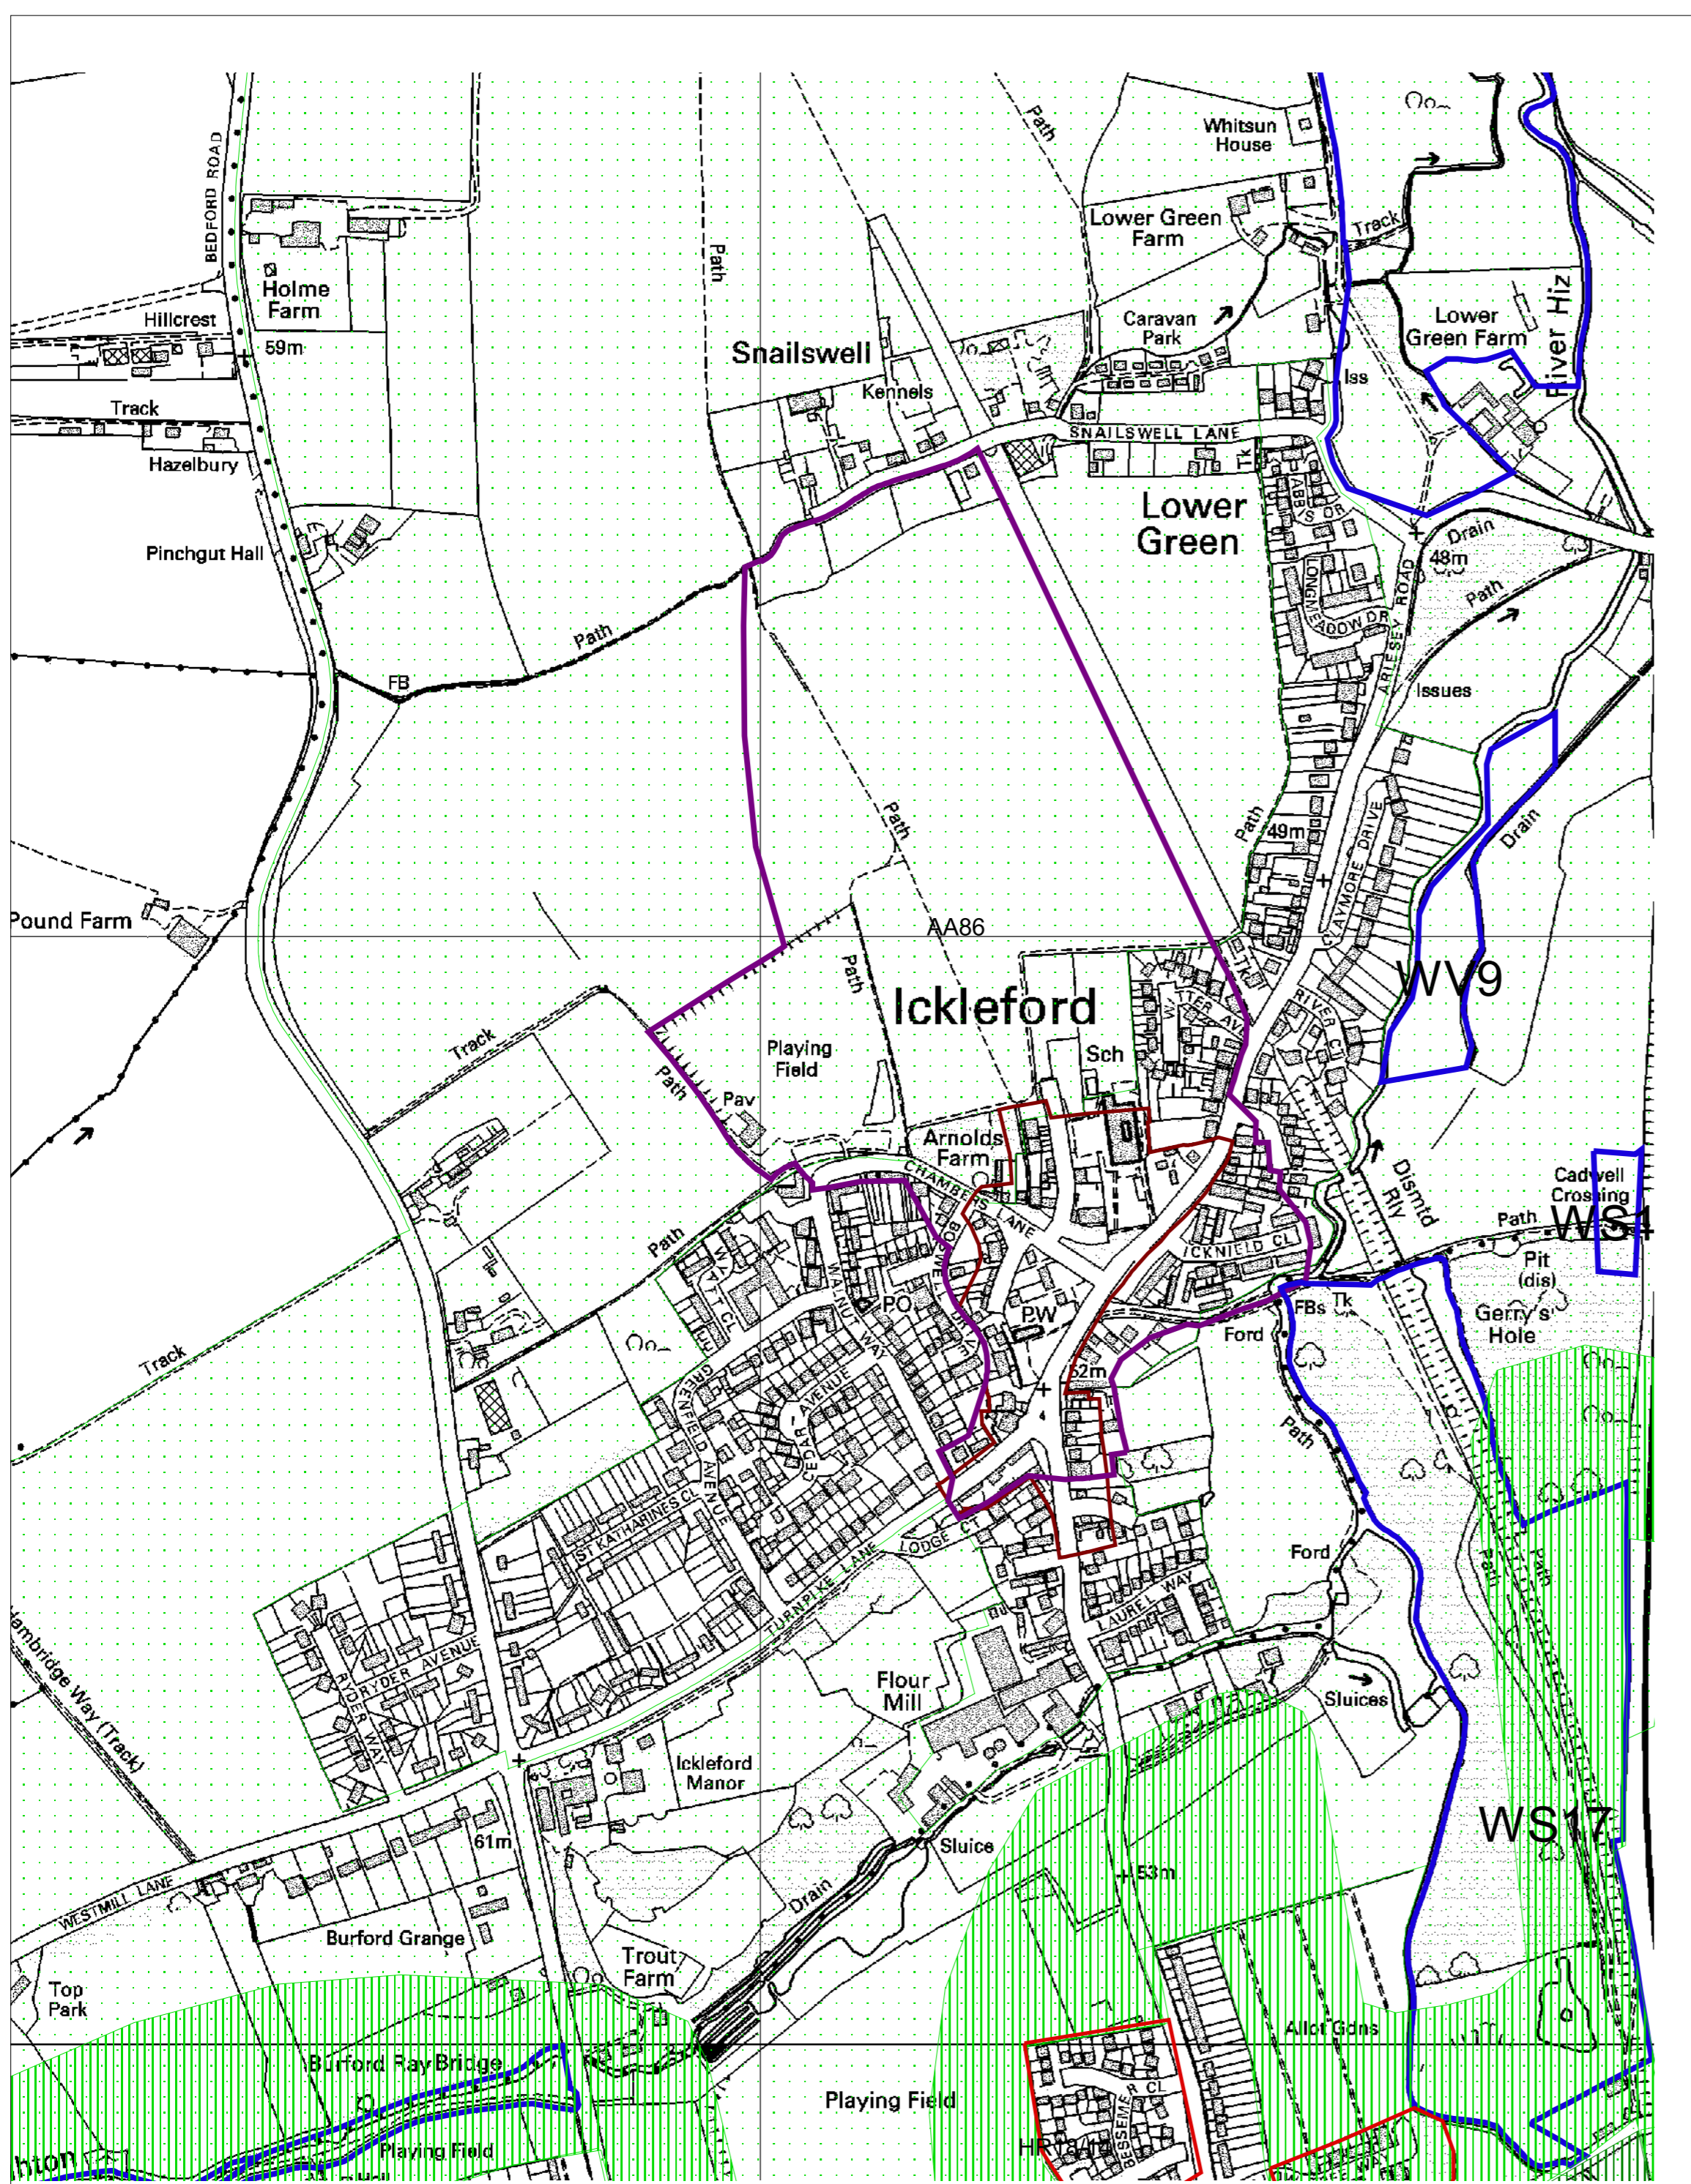

### Ickleford

- District boundary
- Graveley proposals
- Proposals
- Additional essential landscaping: Policy 21
- Landscape and open space pattern: Policy 21
- Consolidation of Landscape and Open Space Pattern
- Landscape and Open Space Pattern
- Wildlife and nature: Policy 14
- Local Nature Reserve
- Nature Reserve
- Site of Wildlife Significance
- Site of Wildlife Value
- Sites of Special Scientific Interest: Policy 14
- Archaeology: Policy 16
- Archaeological areas
- Areas of archaeological significance
- Ancient monuments: shown for information only - not part of saved Local Plan
- Historic Parks and Gardens: Policy 19
- Town centre areas: Policy 42
- Shopping frontages: Policy 43
- Area of Outstanding Natural Beauty: Policy 11
- Business areas: Policy 37
- Employment areas: Policy 36
- Conservation area: shown for information only - not part of saved Local Plan
- Selected villages: Policy 7
- Village character areas: Policy 7
- Royston development limits: Policy 9
- Rural area beyond the green belt: Policy 6
- Green belt: Policy 2

### Little Wymondley