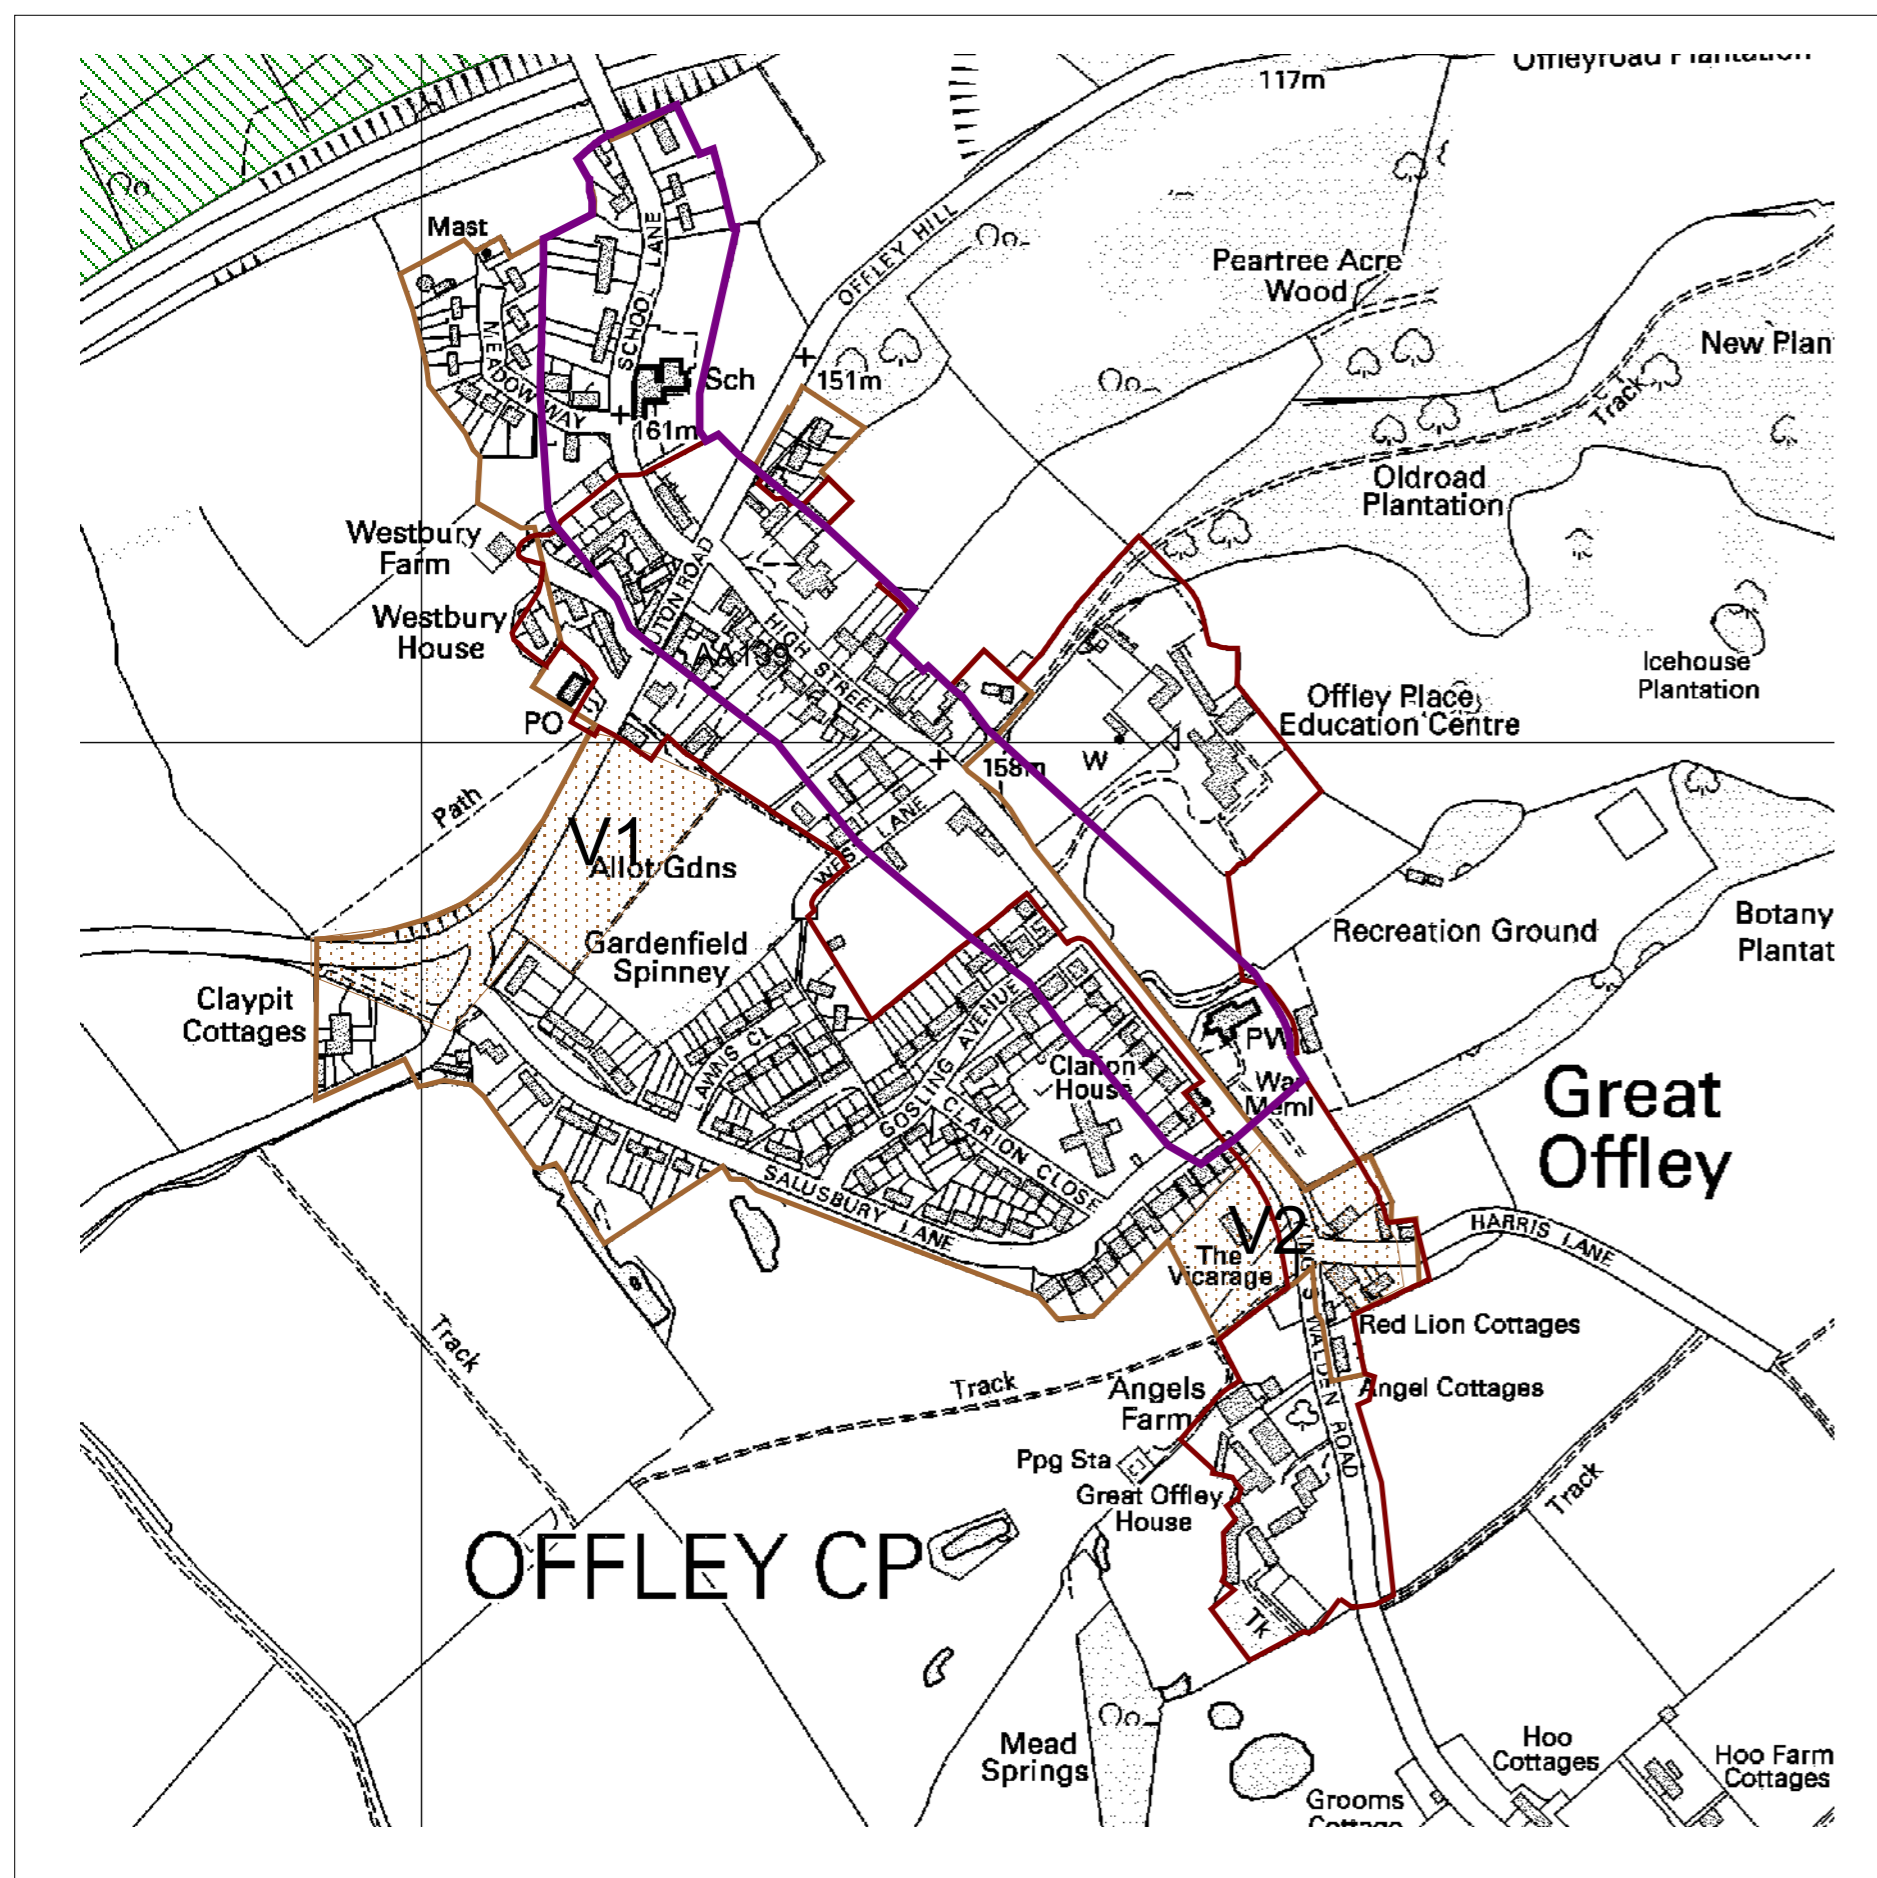

- District boundary
- Graveley proposals
- Proposals
- Additional essential landscaping: Policy 21
- Landscape and open space pattern: Policy 21
- Consolidation of Landscape and Open Space Pattern
- Landscape and Open Space Pattern
- Wildlife and nature: Policy 14
- Local Nature Reserve
- Nature Reserve
- Site of Wildlife Significance
- Site of Wildlife Value
- Sites of Special Scientific Interest: Policy 14
- Archaeology: Policy 16
- Archaeological areas
- Areas of archaeological significance
- Ancient monuments: shown for information only - not part of saved Local Plan
- Historic Parks and Gardens: Policy 19
- Town centre areas: Policy 42
- Shopping frontages: Policy 43
- Area of Outstanding Natural Beauty: Policy 11
- Business areas: Policy 37
- Employment areas: Policy 36
- Conservation area: shown for information only - not part of saved Local Plan
- Selected villages: Policy 7
- Village character areas: Policy 7
- Royston development limits: Policy 9
- Rural area beyond the green belt: Policy 6
- Green belt: Policy 2

### Whitwell

### Great Offley

### Holwell