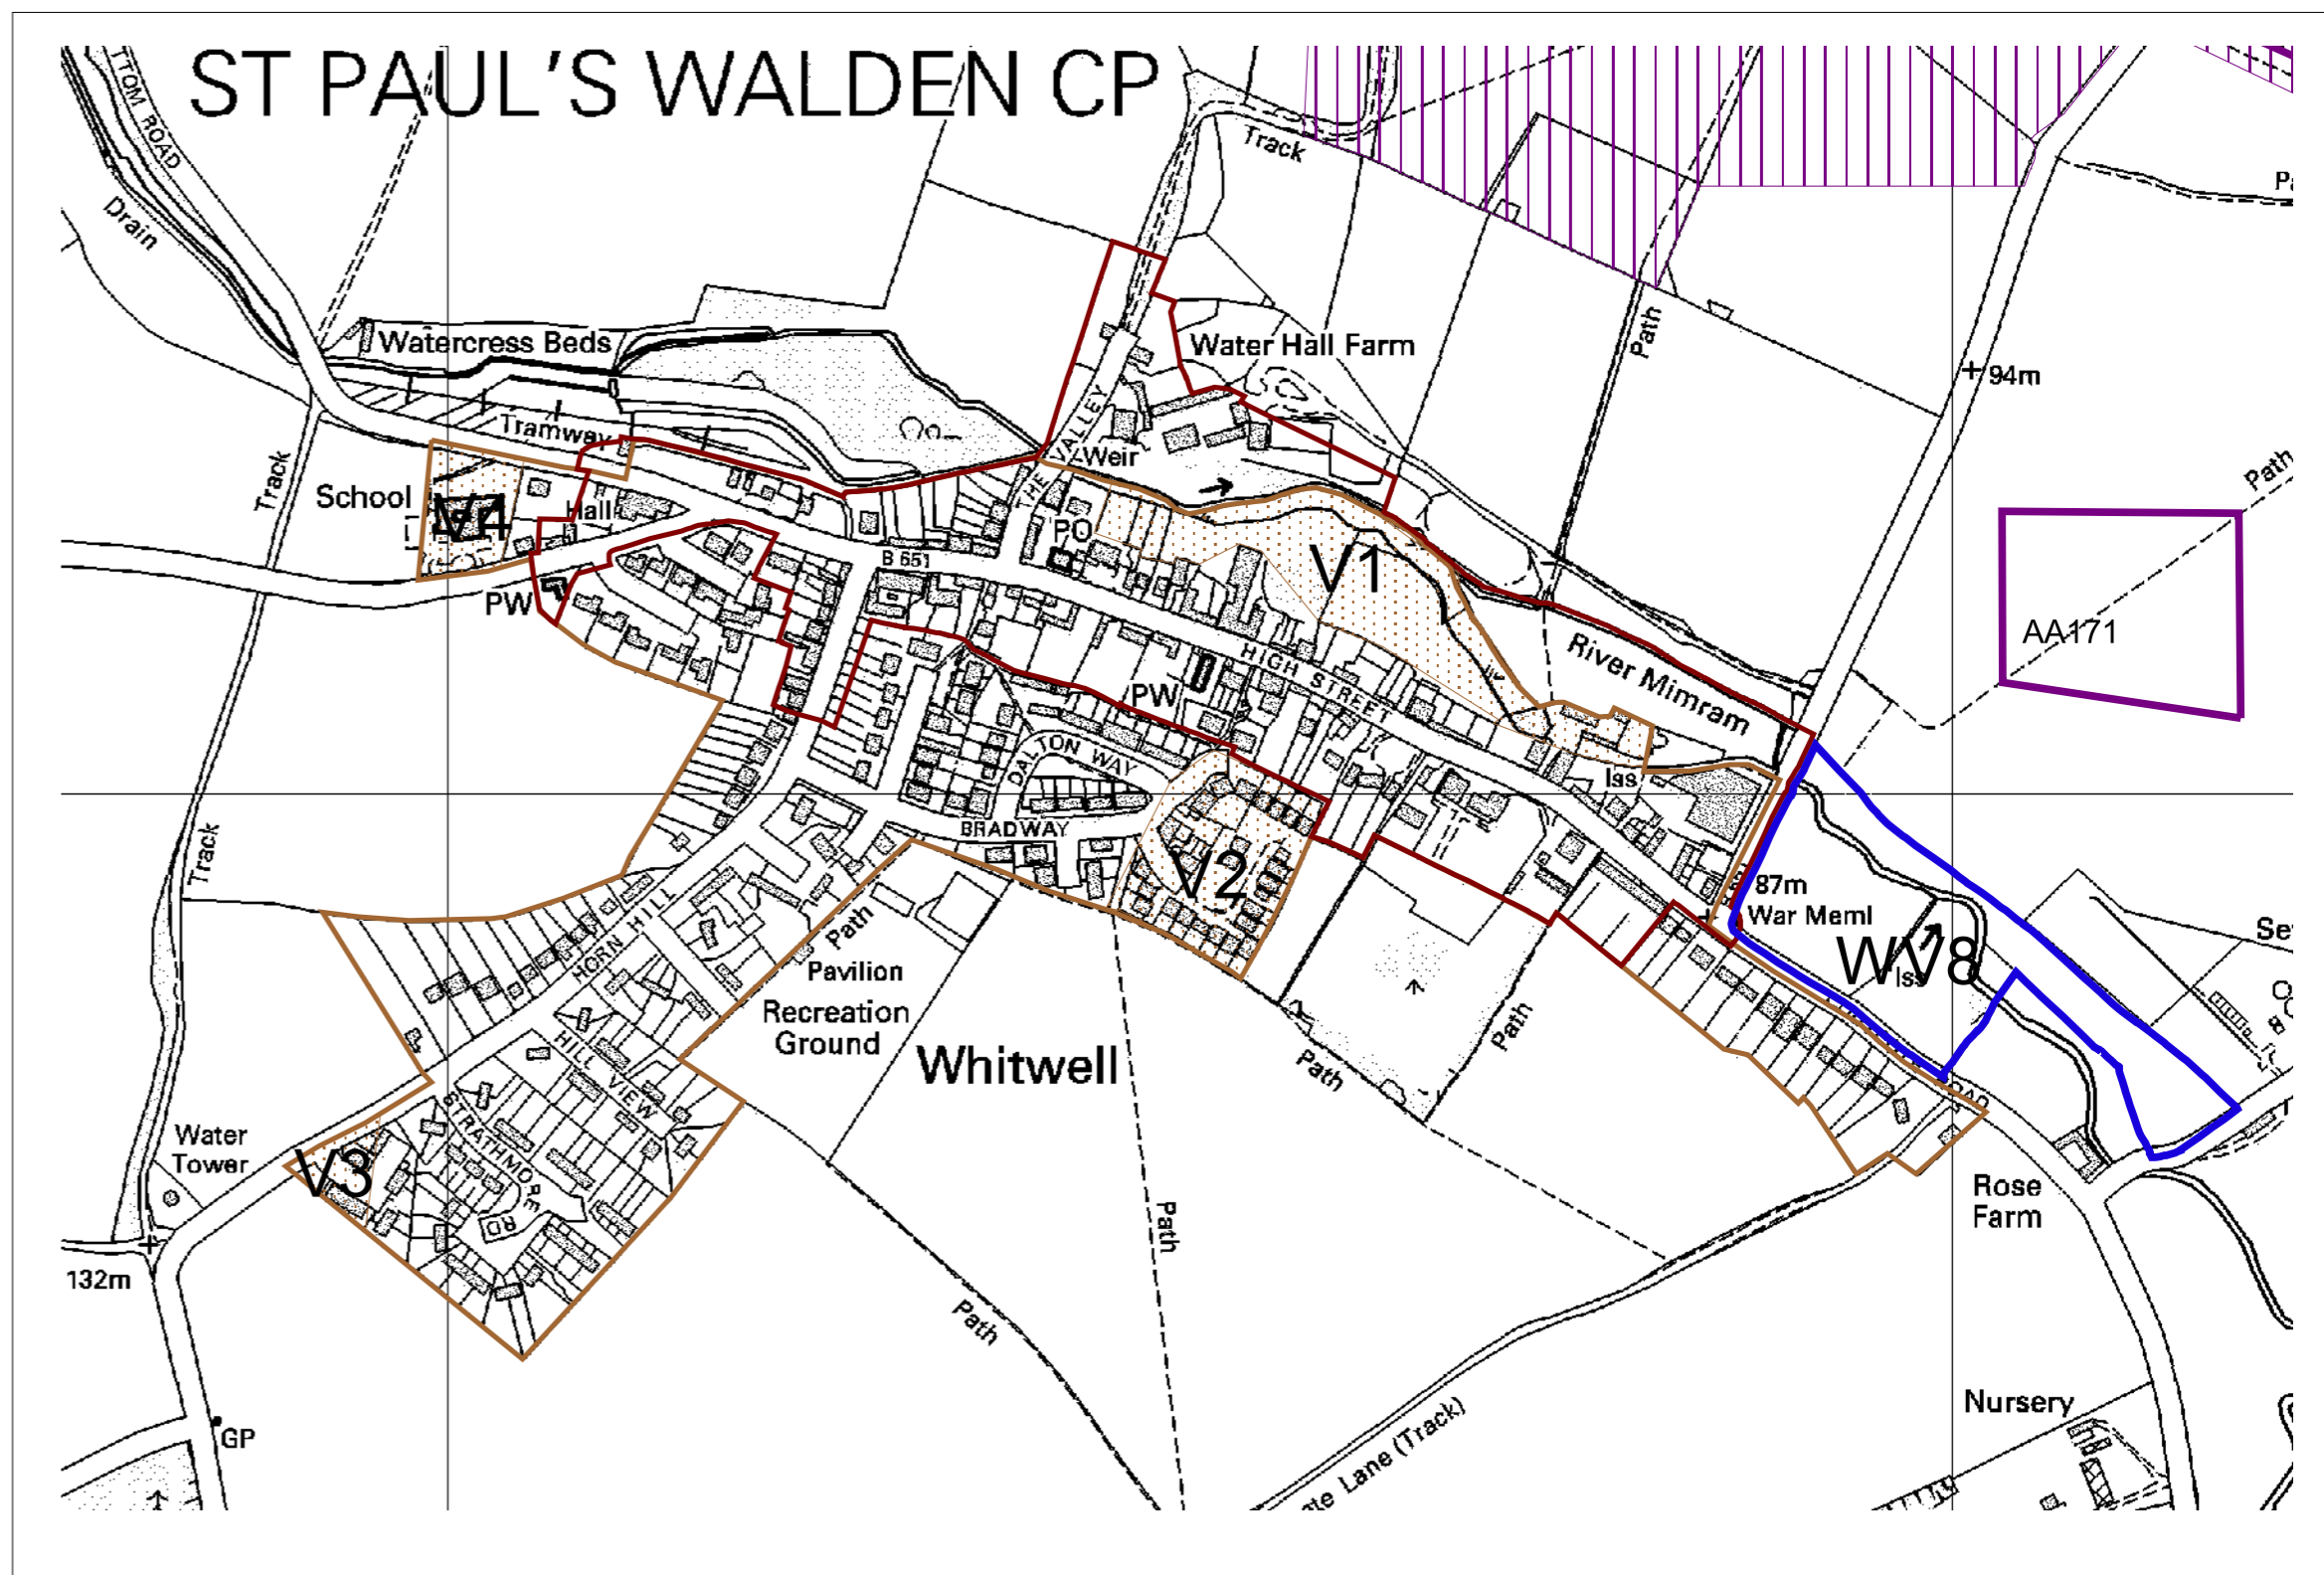

- District boundary
- Graveley proposals
- Proposals
- Additional essential landscaping: Policy 21
- Landscape and open space pattern: Policy 21
- Consolidation of Landscape and Open Space Pattern
- Landscape and Open Space Pattern
- Wildlife and nature: Policy 14
- Local Nature Reserve
- Nature Reserve
- Site of Wildlife Significance
- Site of Wildlife Value
- Sites of Special Scientific Interest: Policy 14
- Archaeology: Policy 16
- Archaeological areas
- Areas of archaeological significance
- Ancient monuments: shown for information only - not part of saved Local Plan
- Historic Parks and Gardens: Policy 19
- Town centre areas: Policy 42
- Shopping frontages: Policy 43
- Area of Outstanding Natural Beauty: Policy 11
- Business areas: Policy 37
- Employment areas: Policy 36
- Conservation area: shown for information only - not part of saved Local Plan
- Selected villages: Policy 7
- Village character areas: Policy 7
- Royston development limits: Policy 9
- Rural area beyond the green belt: Policy 6
- Green belt: Policy 2

### Whitwell

### Great Offley