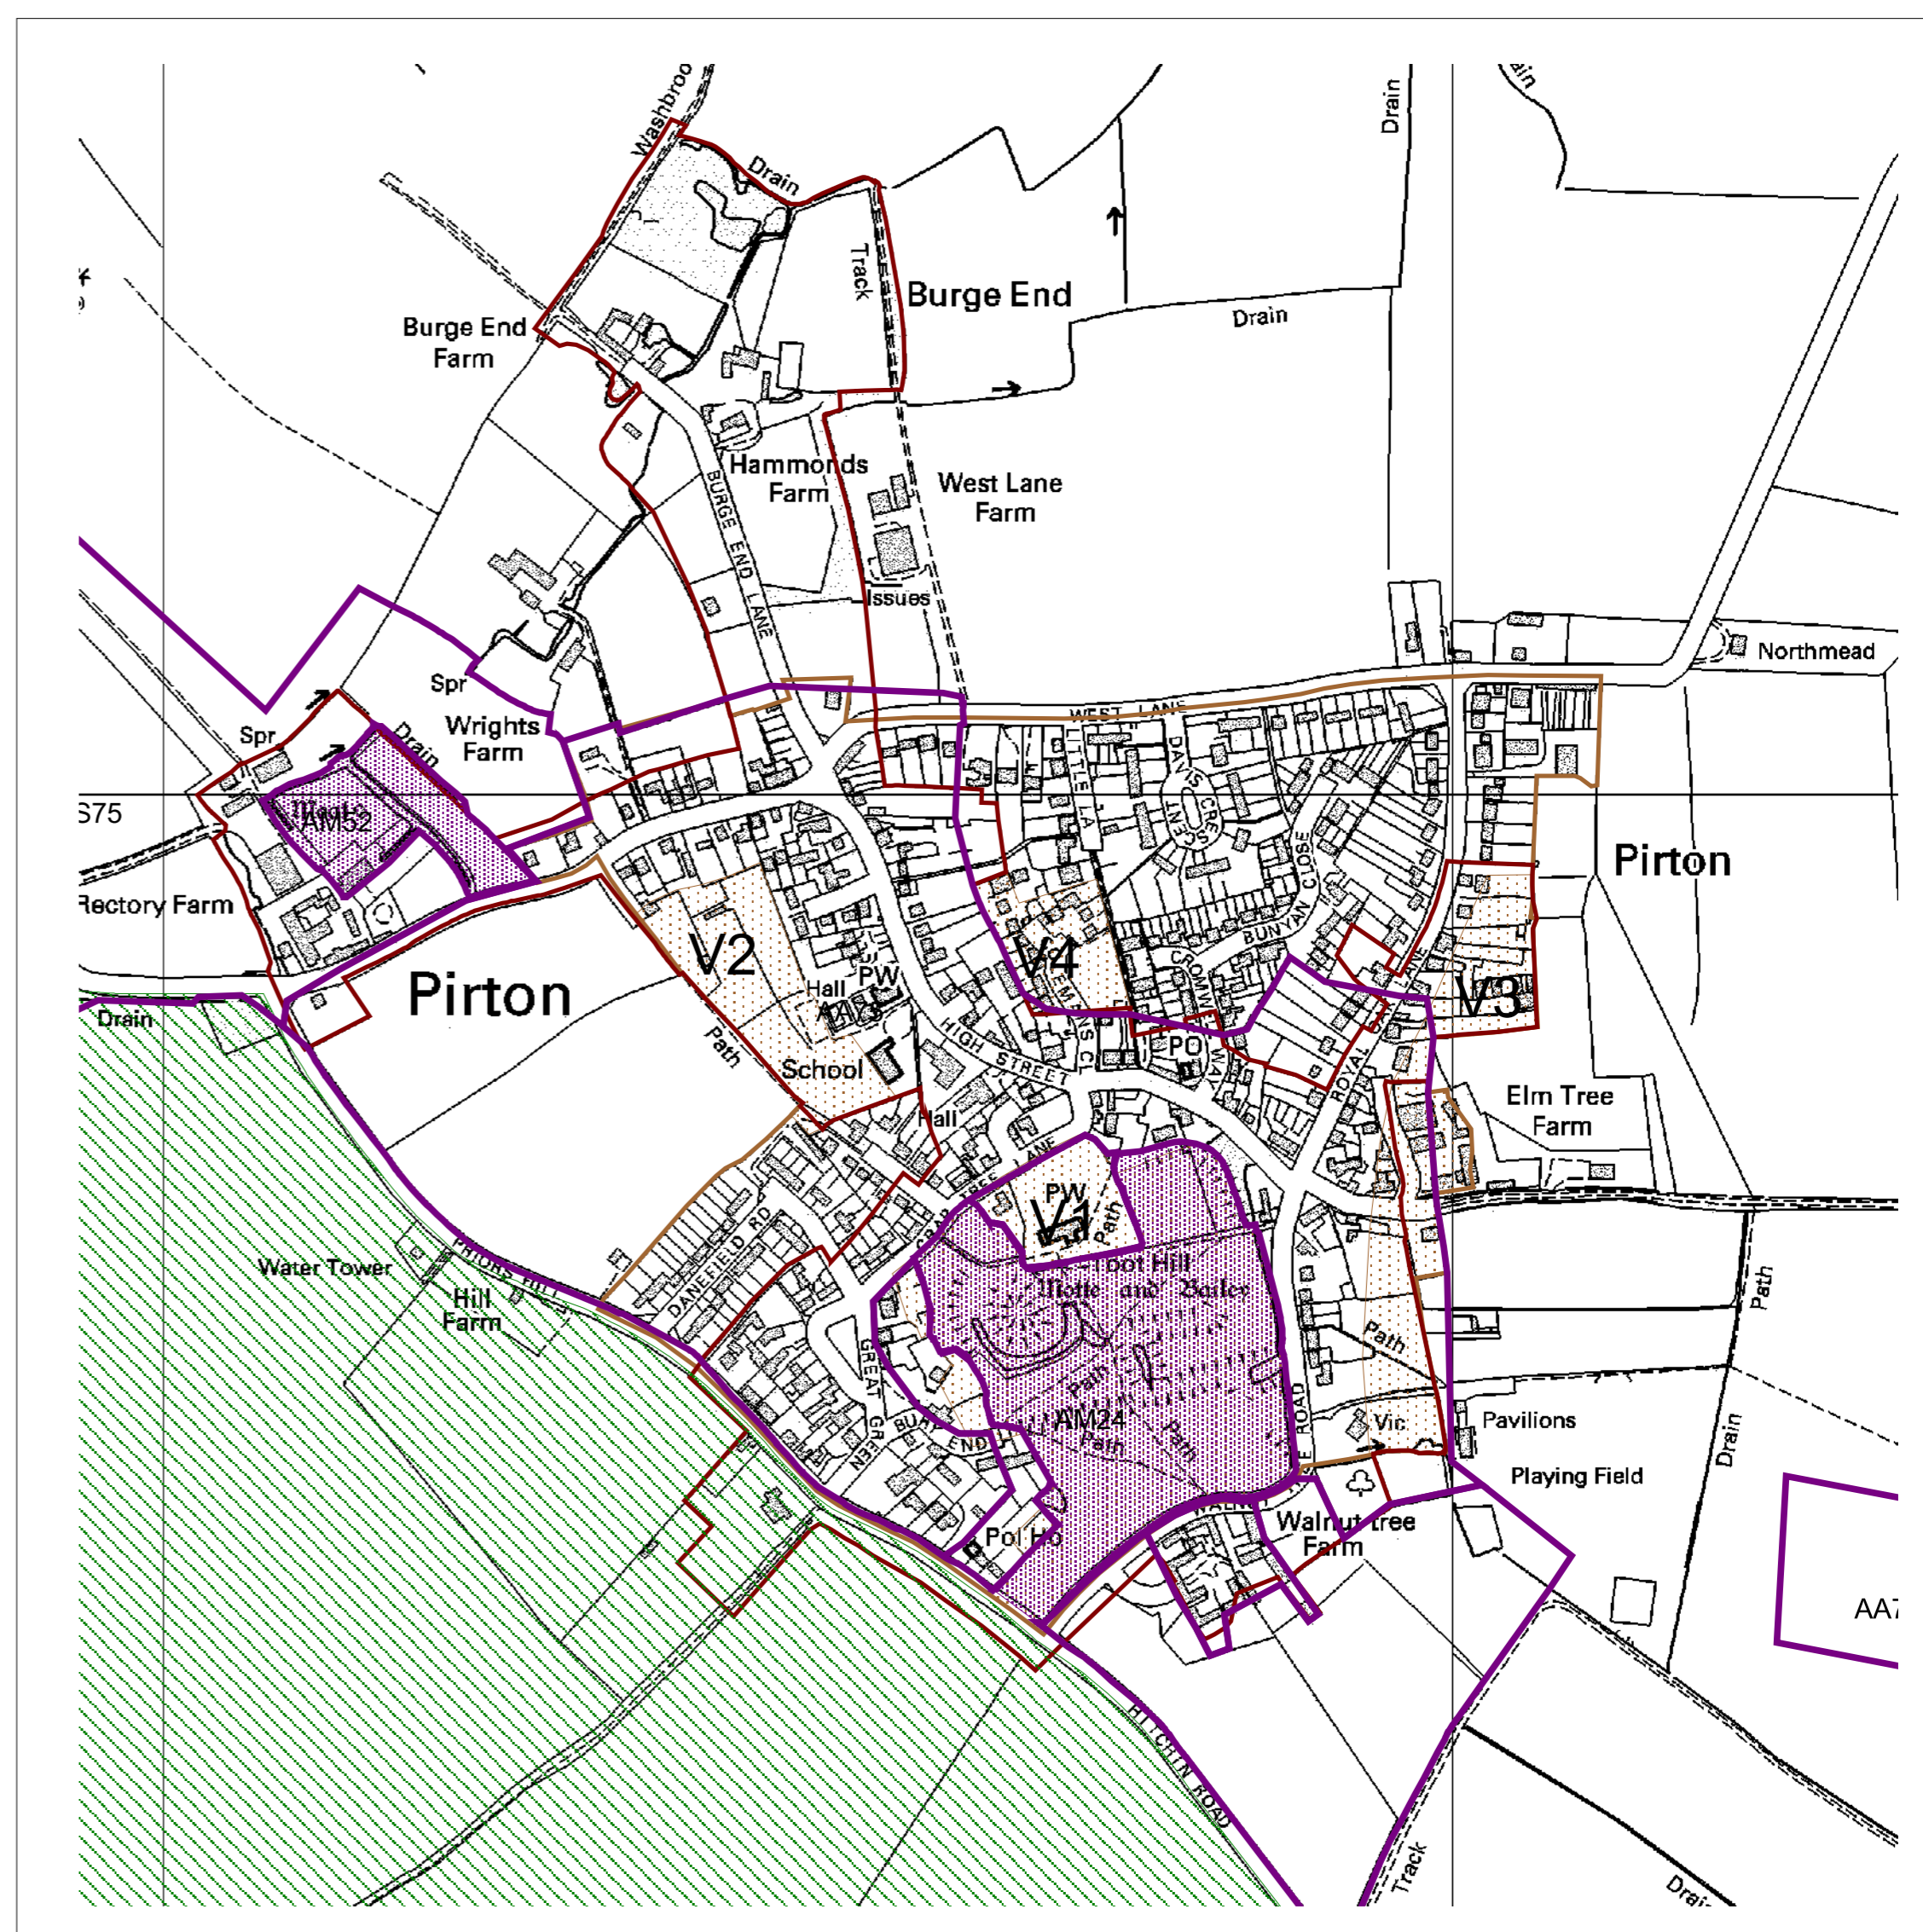

- District boundary
- Graveley proposals
- Proposals
- Additional essential landscaping: Policy 21
- Landscape and open space pattern: Policy 21
- Consolidation of Landscape and Open Space Pattern
- Landscape and Open Space Pattern
- Wildlife and nature: Policy 14
- Local Nature Reserve
- Nature Reserve
- Site of Wildlife Significance
- Site of Wildlife Value
- Sites of Special Scientific Interest: Policy 14
- Archaeology: Policy 16
- Archaeological areas
- Areas of archaeological significance
- Ancient monuments: shown for information only - not part of saved Local Plan
- Historic Parks and Gardens: Policy 19
- Town centre areas: Policy 42
- Shopping frontages: Policy 43
- Area of Outstanding Natural Beauty: Policy 11
- Business areas: Policy 37
- Employment areas: Policy 36
- Conservation area: shown for information only - not part of saved Local Plan
- Selected villages: Policy 7
- Village character areas: Policy 7
- Royston development limits: Policy 9
- Rural area beyond the green belt: Policy 6
- Green belt: Policy 2

### Great Offley

### Pirton

### Holwell