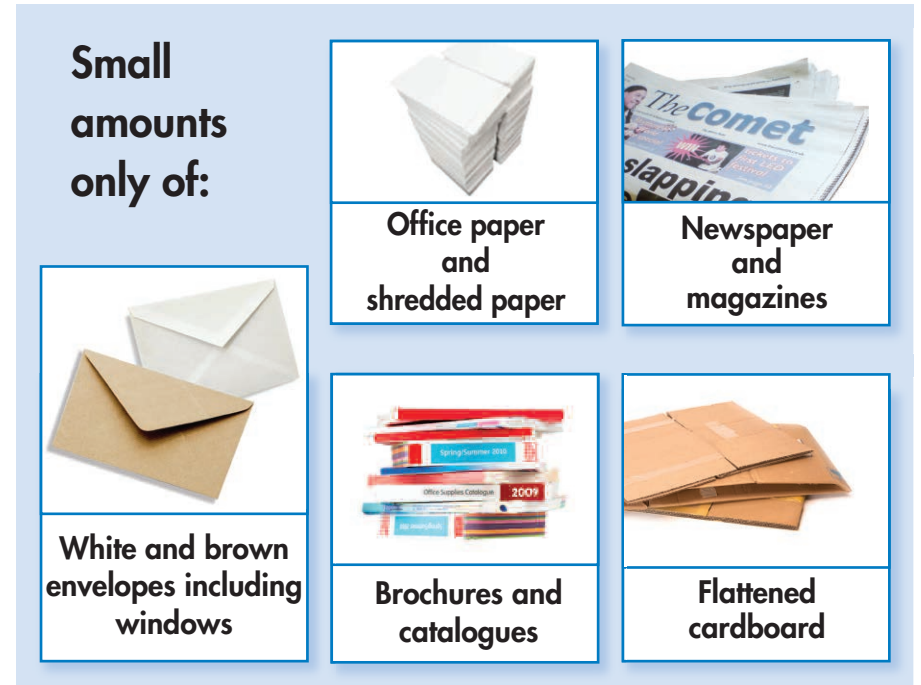

Commercial mixed recycling bin

Companies producing a large amount of paper and/or card should email commercial.waste@north-herts.gov.uk to discuss options available.

If you find the bin full or overflowing, please contact on ext.